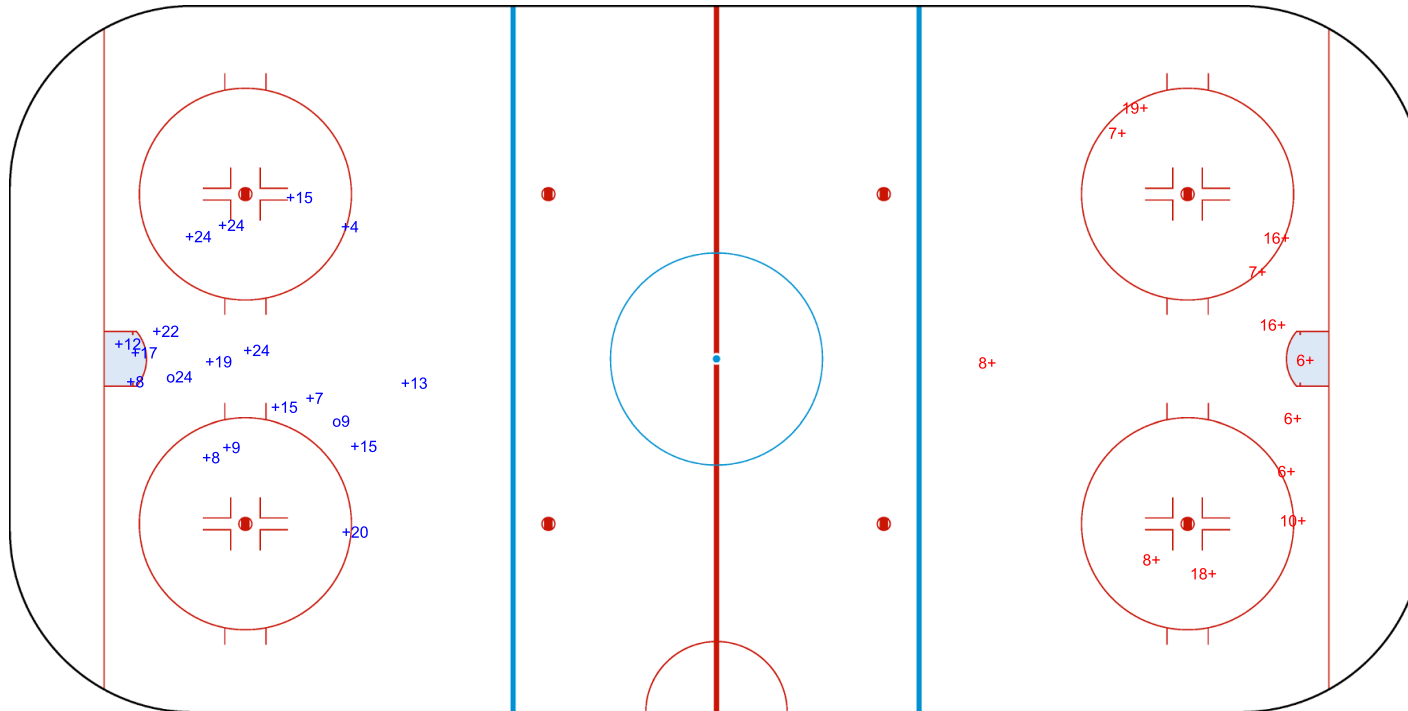

SHOT CHART

SRB - TPE

1st Period

Shots by SRB

Goals (o): 2

SSG (+): 17

SSP (<): 0

SPG (-): 0

GK 25 of TPE

Shots by TPE

Goals (o): 0

SSG (+): 12

SSP (>): 0

SPG (-): 0

GK 1 of SRB

INTERNATIONAL  
ICE HOCKEY  
FEDERATION

Shots by TPE

Goals (o): 1    SSG (+): 7

SSP (<): 0    SPG (-): 0

2nd Period

Shots by SRB

Goals (o): 2    SSG (+): 19

SSP (>): 0    SPG (-): 0

GK 1 of SRB