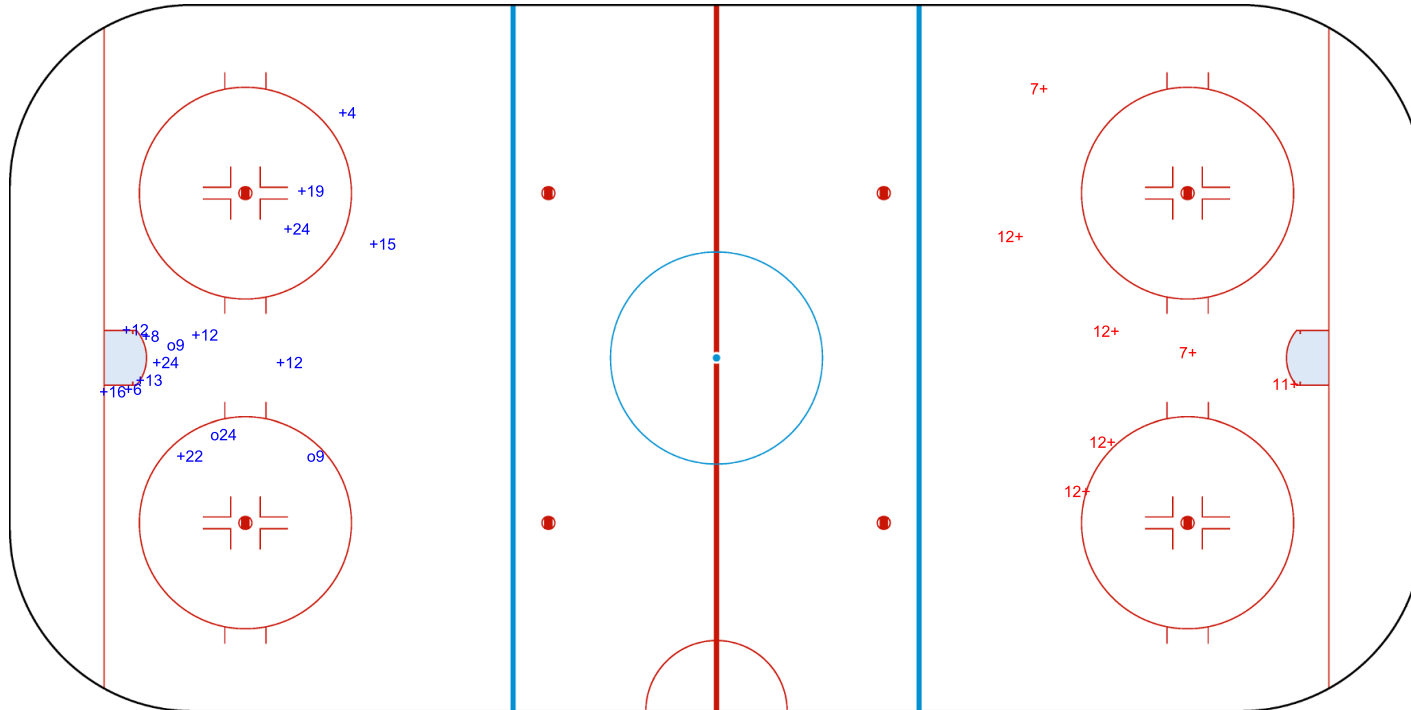

INTERNATIONAL
ICE HOCKEY
FEDERATION

Shots by SRB
Goals (o): 3   SSG (+): 13
SSP (<): 0   SPG (-): 0

TPE → 3rd Period ← SRB

Shots by TPE
Goals (o): 0   SSG (+): 7
SSP (>): 0   SPG (-): 0

Legend:	
GK Goalkeeper	SSP Shots saved by player
SPG Shots past goal	SSG Shots saved by goalkeeper