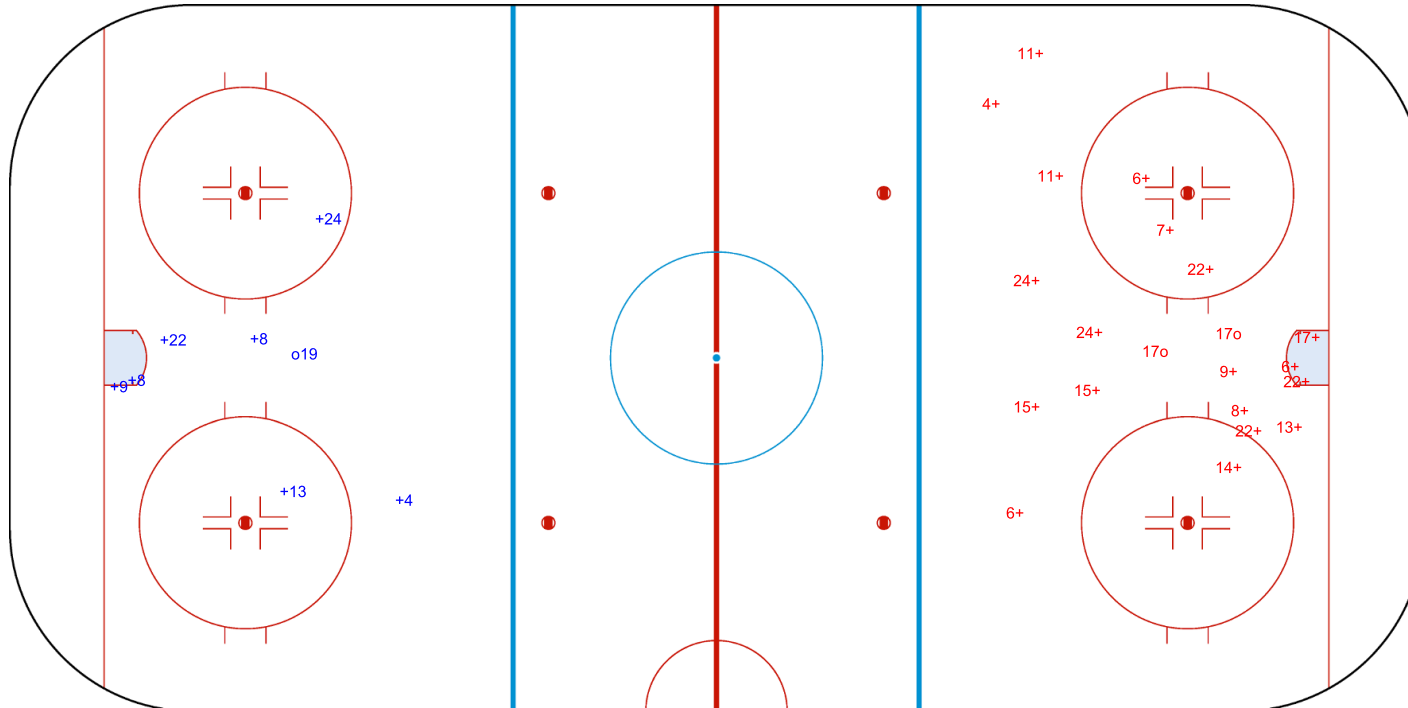

Shots by TPE

Goals (o): 1    SSG (+): 7

SSP (<): 0    SPG (-): 0

2nd Period

Shots by SRB

Goals (o): 2    SSG (+): 19

SSP (>): 0    SPG (-): 0

GK 1 of SRB

GK 25 of TPE

INTERNATIONAL  
ICE HOCKEY  
FEDERATION

Shots by SRB  
Goals (o): 3    SSG (+): 13  
SSP (<): 0    SPG (-): 0

TPE → 3rd Period ← SRB

Shots by TPE  
Goals (o): 0    SSG (+): 7  
SSP (>): 0    SPG (-): 0