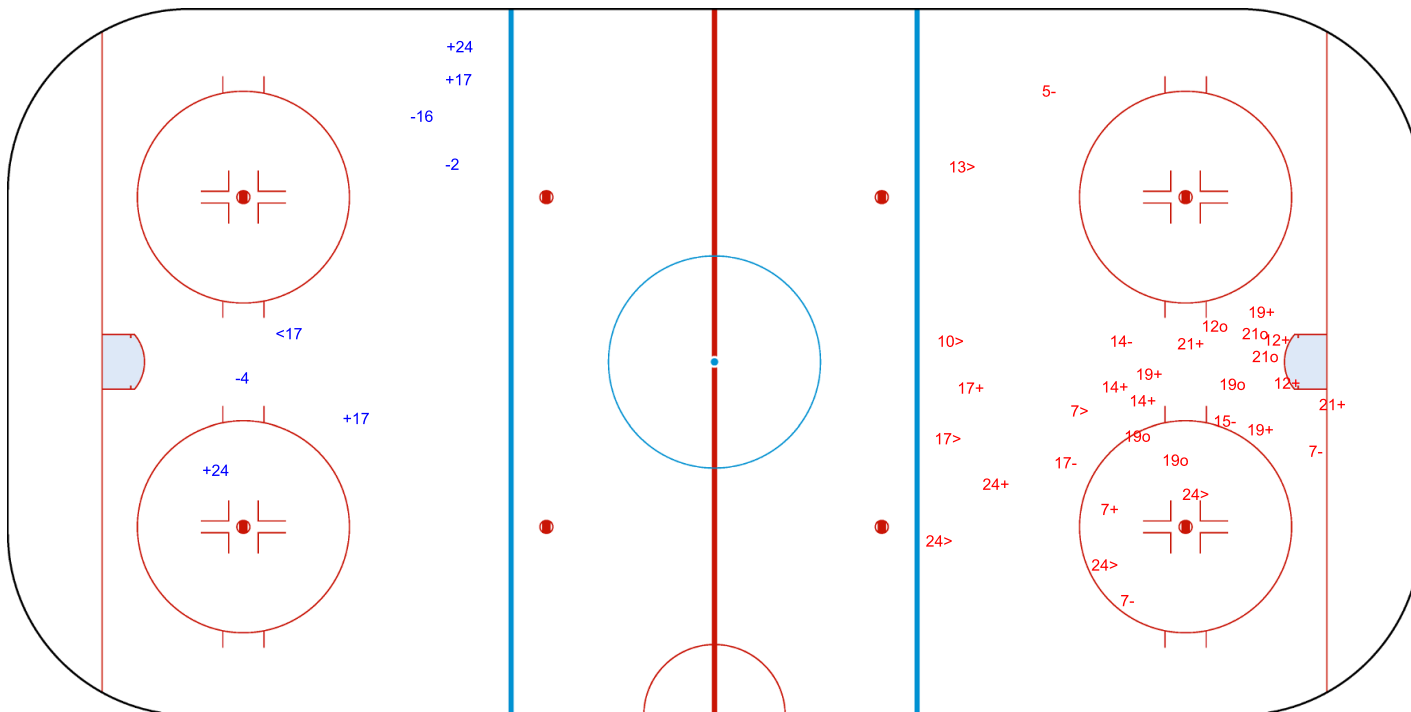

SHOT CHART

BIH - RSA

1st Period

Shots by RSA

Goals (o): 0 SSG (+): 4
SSP (<): 1 SPG (-): 3

GK 1 of BIH

Shots by BIH

Goals (o): 6 SSG (+): 12
SSP (>): 7 SPG (-): 6

GK 20 of RSA

Shots by BIH
Goals (o): 1
SSP (<): 9
SSG (+): 11
SPG (-): 3

GK 20 of RSA

2nd Period

Shots by RSA
Goals (o): 1
SSP (>): 4
SSG (+): 5
SPG (-): 2

GK 1 of BIH