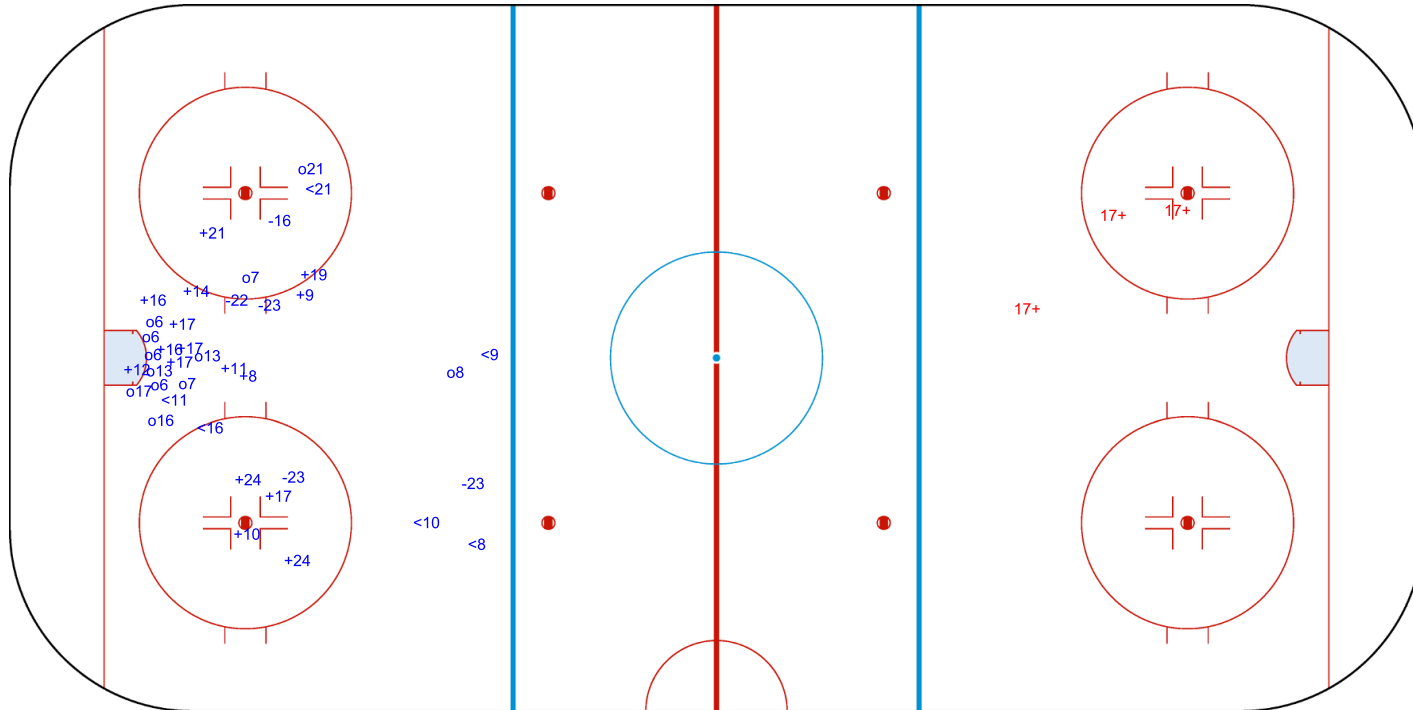

Shots by AUS
Goals (o): 12   SSG (+): 16
SSP (-): 6   SPG (-): 5

GK 20 of RSA

GK 25 of RSA

RSA → 3rd Period ← AUS

Shots by RSA
Goals (o): 0   SSG (+): 3
SSP (-): 0   SPG (-): 0

GK 25 of AUS

Legend:	GK Goalkeeper	SPG Shots past goal	SSG Shots saved by goalkeeper	SSP Shots saved by player