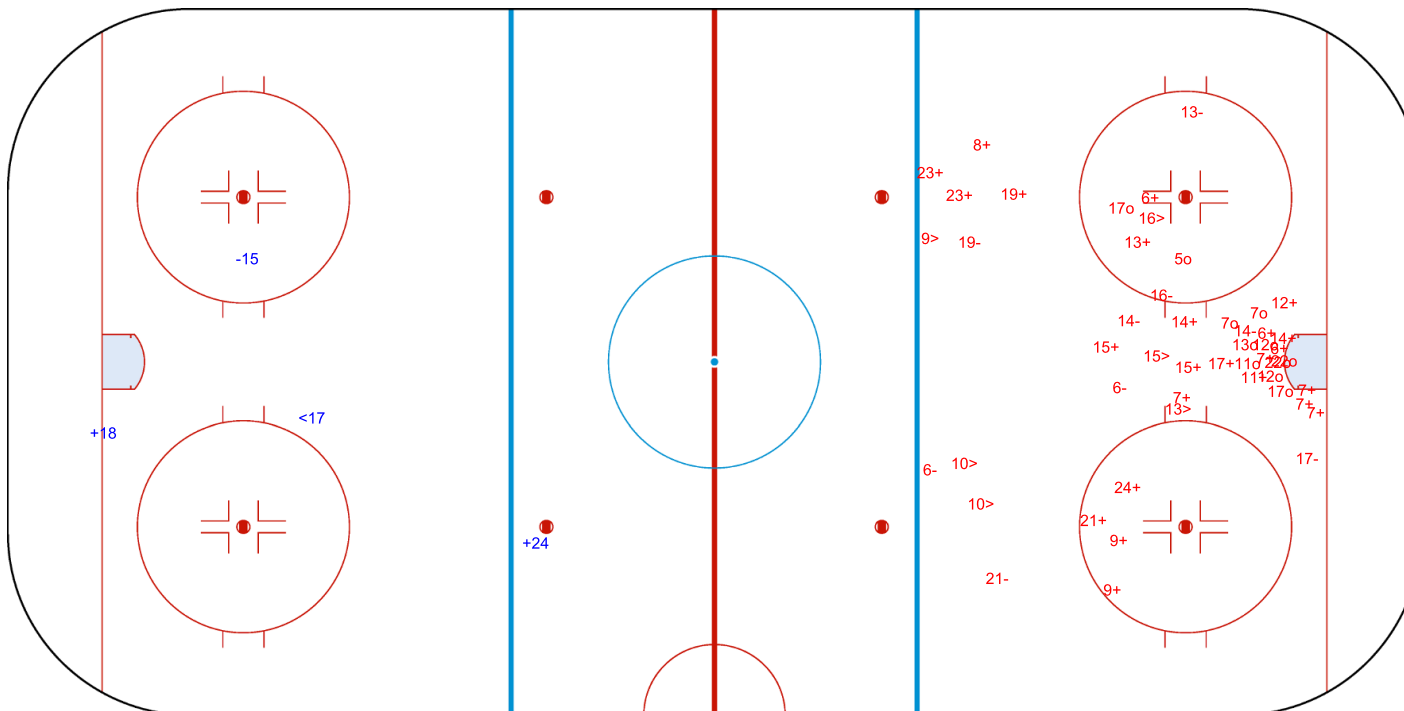

GK 25 of AUS

2nd Period

Shots by AUS

Goals (o): 11 SSG (+): 24

SSP (>): 6 SPG (-): 9

GK 20 of RSA

GK 25 of RSA

Shots by AUS
Goals (o): 12 SSG (+): 16
SSP (-): 6 SPG (-): 5