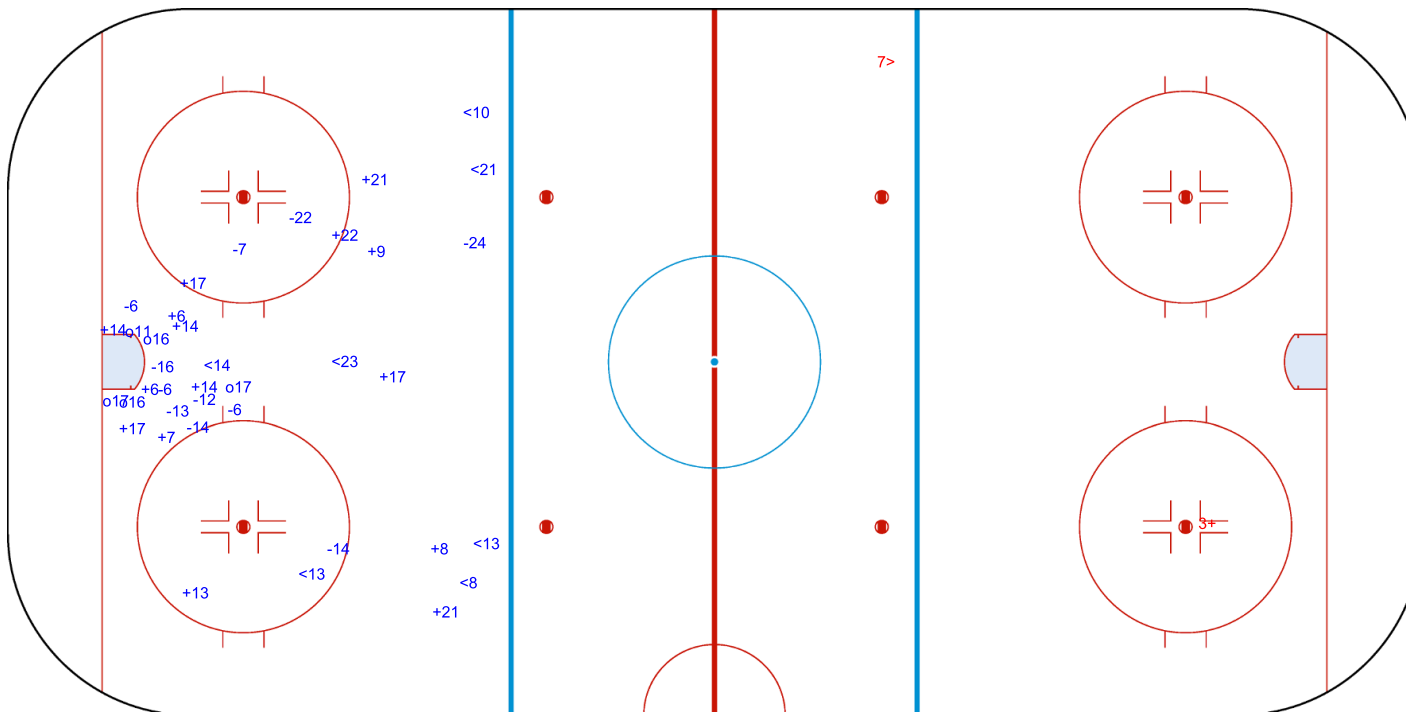

SHOT CHART
AUS - RSA

Shots by AUS
Goals (o): 5 SSG (+): 15
SSP (<): 7 SPG (-): 11

RSA 1st Period AUS

Shots by RSA
Goals (o): 0 SSG (+): 1
SSP (>): 1 SPG (-): 0

Shots by RSA

Goals (o): 0 SSG (+): 2

SSP (<): 1 SPG (-): 1