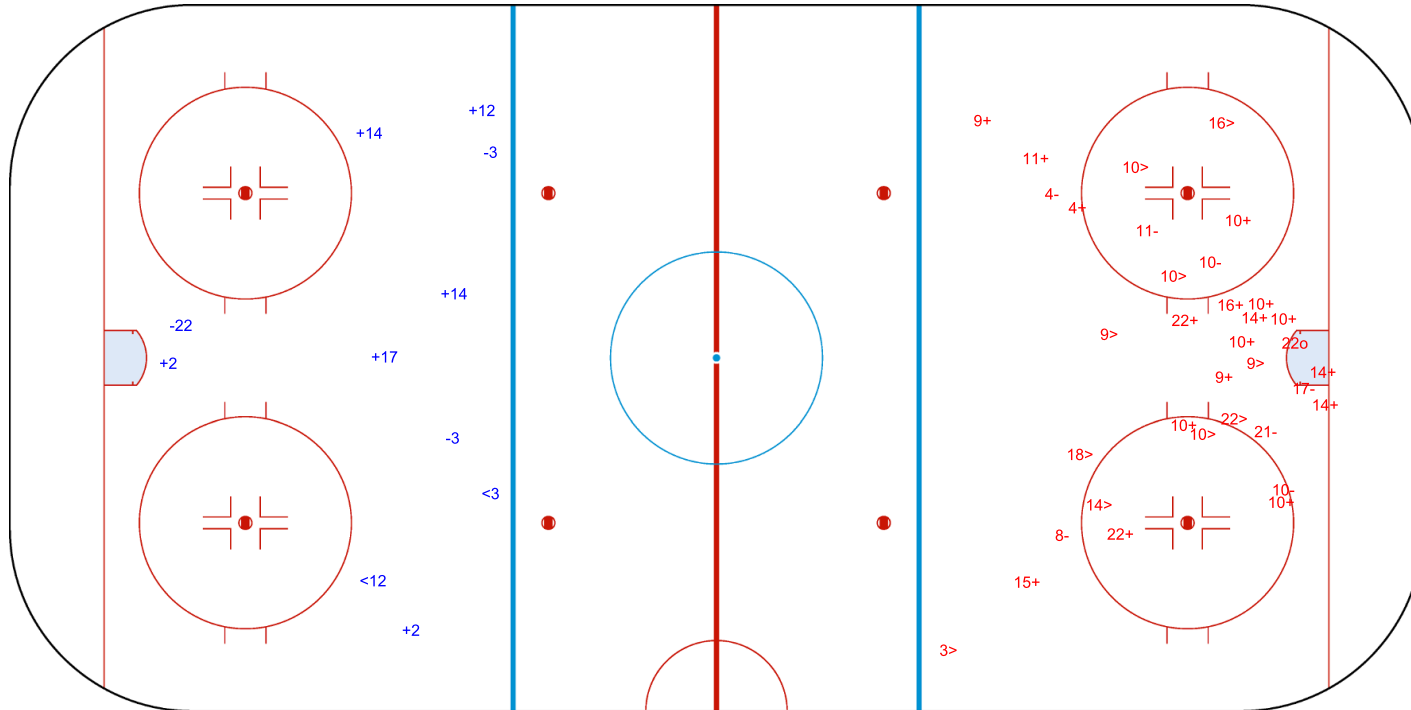

GK 25 of TUR

2nd Period

Shots by TUR

Goals (o): 1 SSG (+): 17
SSP (>): 10 SPG (-): 7

GK 25 of RSA

Shots by TUR
Goals (o): 4 SSG (+): 15
SSP (<): 4 SPG (-): 3

GK 25 of RSA

RSA → 3rd Period ← TUR