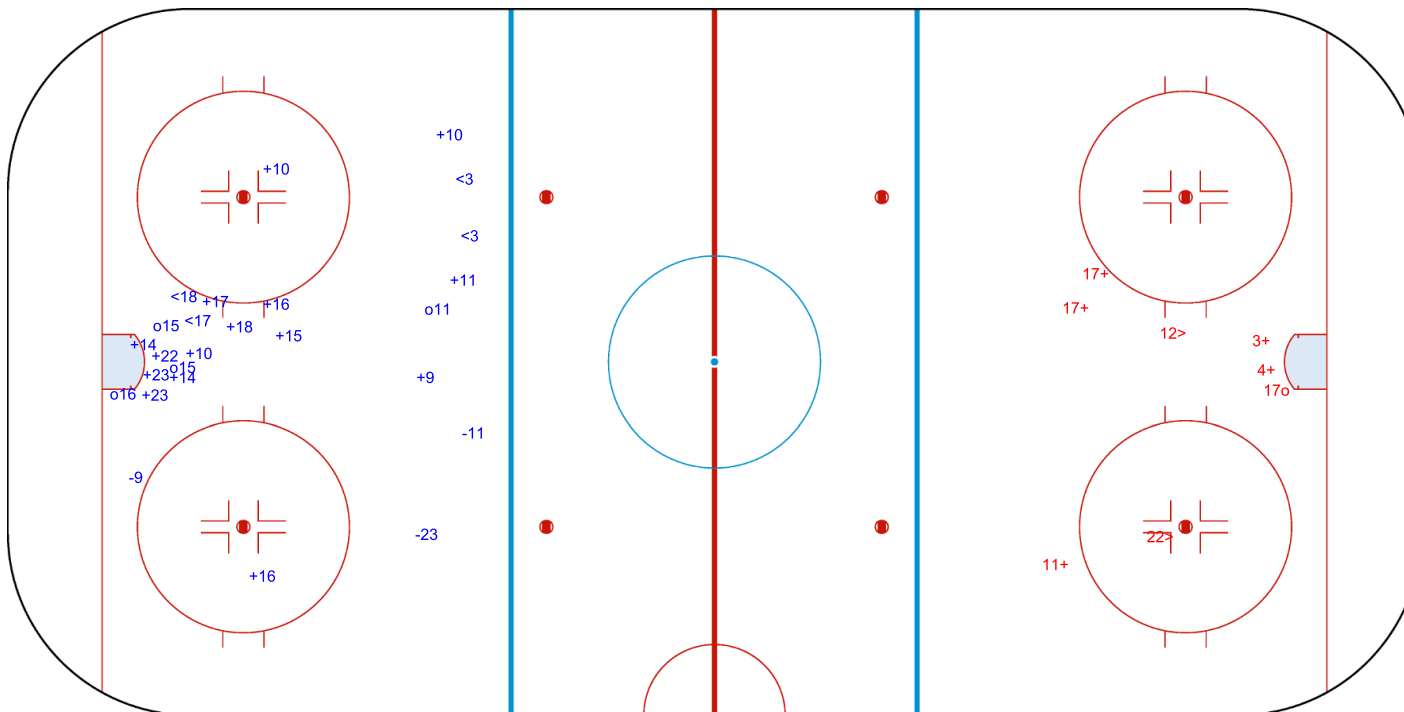

Shots by TUR
Goals (o): 4   SSG (+): 15
SSP (<): 4   SPG (-): 3

GK 25 of RSA

RSA → 3rd Period ← TUR

Shots by RSA
Goals (o): 1   SSG (+): 5
SSP (>): 2   SPG (-): 0

GK 25 of TUR

Legend:	
GK	Goalkeeper
SPG	Shots past goal
SSG	Shots saved by goalkeeper
SSP	Shots saved by player