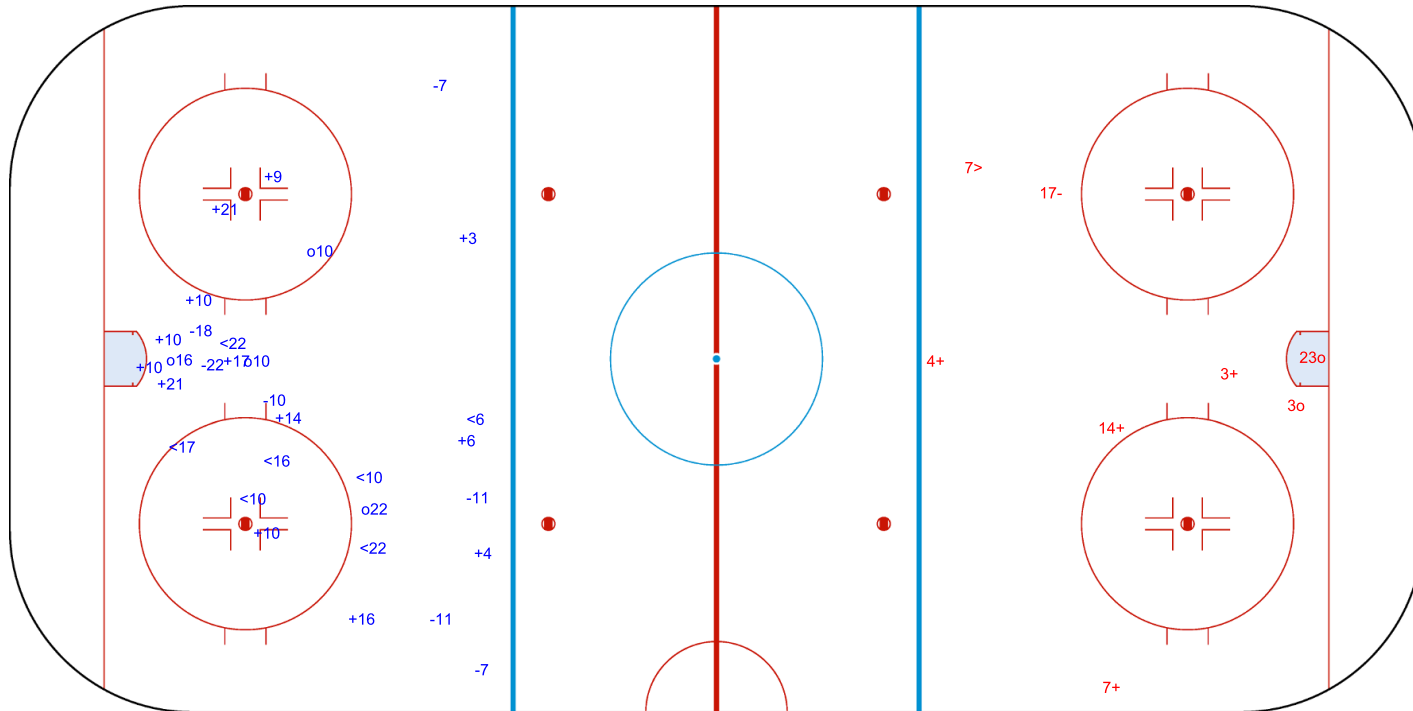

SHOT CHART
TUR - RSA

Shots by TUR
Goals (o): 4
SSG (+): 13
SSP (<): 7
SPG (-): 7

GK 25 of RSA

RSA → 1st Period ← TUR

Shots by RSA
Goals (o): 2
SSG (+): 4
SSP (>): 1
SPG (-): 1

GK 25 of TUR

Shots by RSA

Goals (o): 0 SSG (+): 6
SSP (<): 2 SPG (-): 3