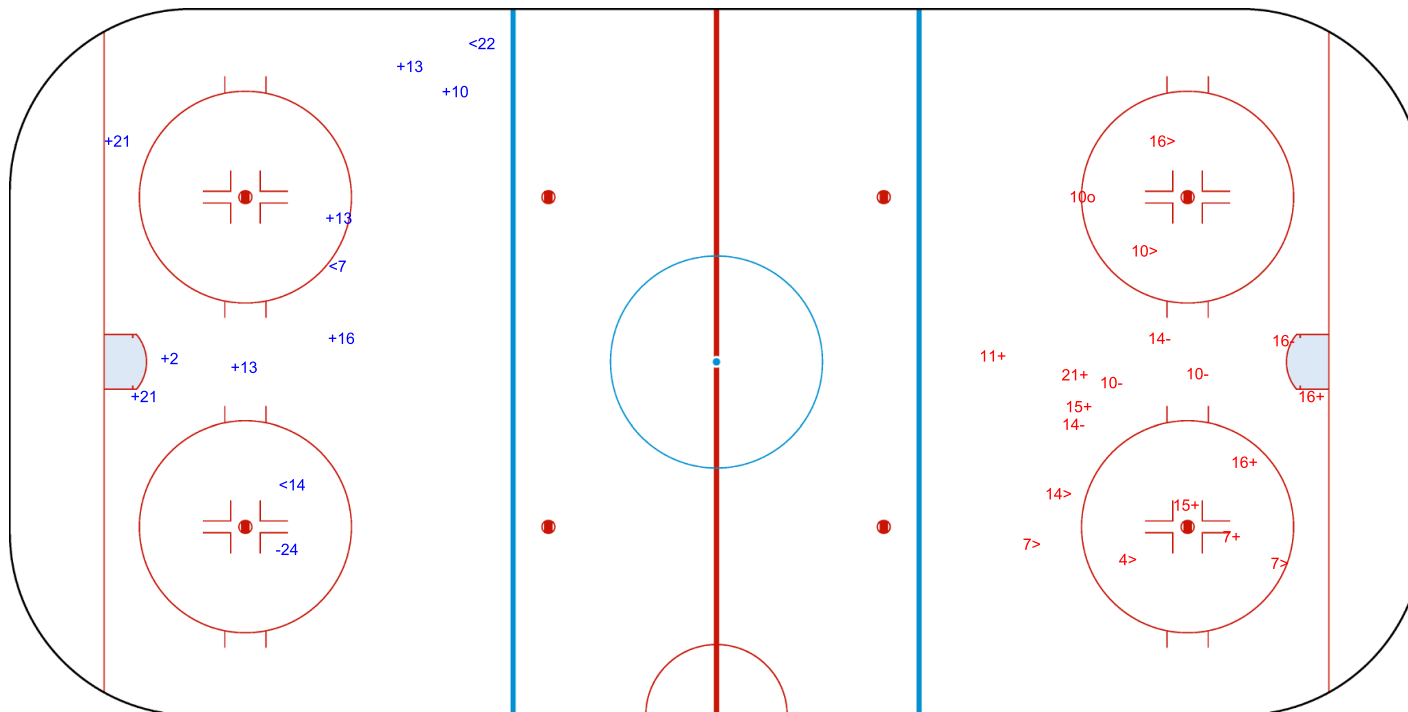

Shots by ISR
Goals (o): 0   SSG (+): 8
SSP (-): 3   SPG (-): 1

GK 1 of TUR

TUR → 3rd Period ← ISR

Shots by TUR
Goals (o): 1   SSG (+): 7
SSP (>): 6   SPG (-): 5

GK 1 of ISR

Legend:	GK Goalkeeper	SPG Shots past goal	SSG Shots saved by goalkeeper	SSP Shots saved by player