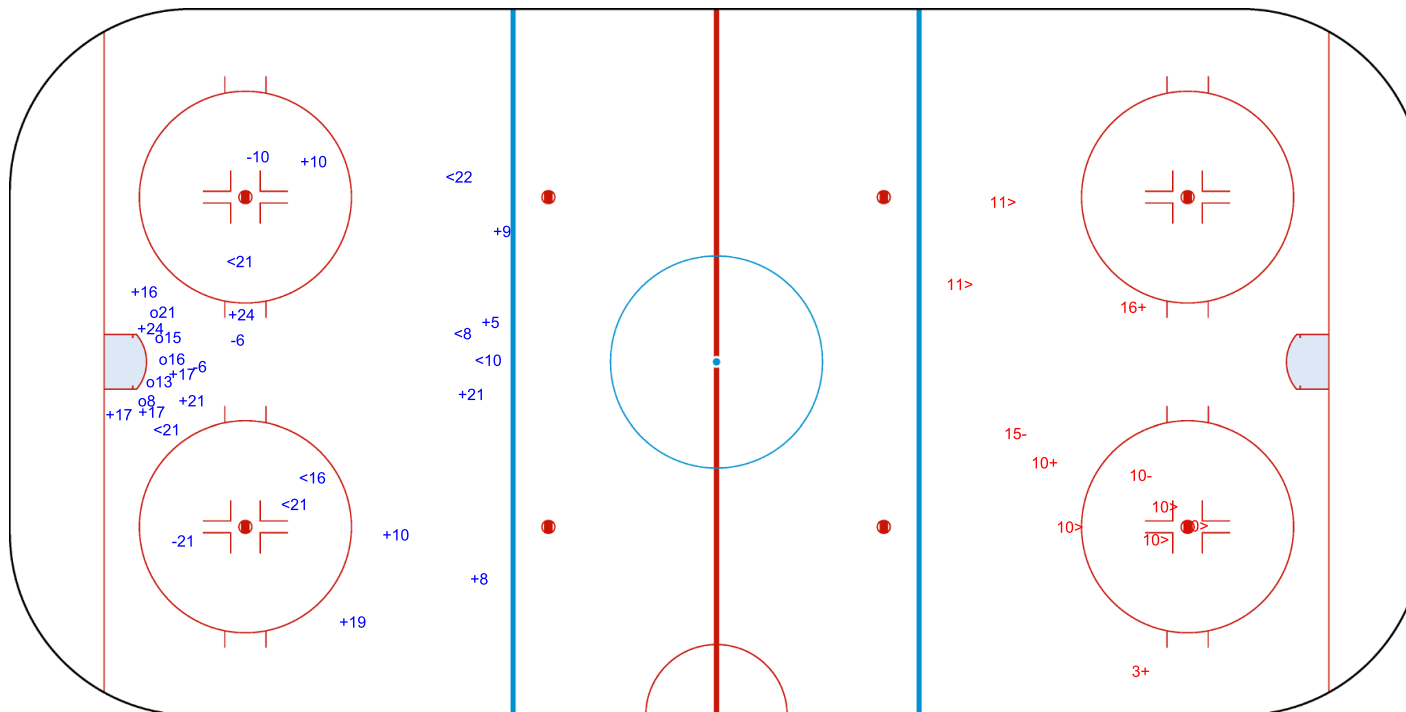

SHOT CHART
ISR - TUR

Shots by ISR
Goals (o): 5 SSG (+): 14
SSP (<): 7 SPG (-): 4

TUR → 1st Period ← ISR

Shots by TUR
Goals (o): 0 SSG (+): 3
SSP (>): 6 SPG (-): 2

Shots by TUR
Goals (o): 2 SSG (+): 12
SSP (<): 7 SPG (-): 4

GK 1 of ISR

ISR → 2nd Period ← TUR

Shots by ISR
Goals (o): 1 SSG (+): 12
SSP (>): 1 SPG (-): 2

GK 1 of TUR

Shots by ISR
Goals (o): 0 SSG (+): 8
SSP (-): 3 SPG (-): 1

GK 1 of TUR

TUR → 3rd Period ← ISR

Shots by TUR
Goals (o): 1 SSG (+): 7
SSP (>): 6 SPG (-): 5