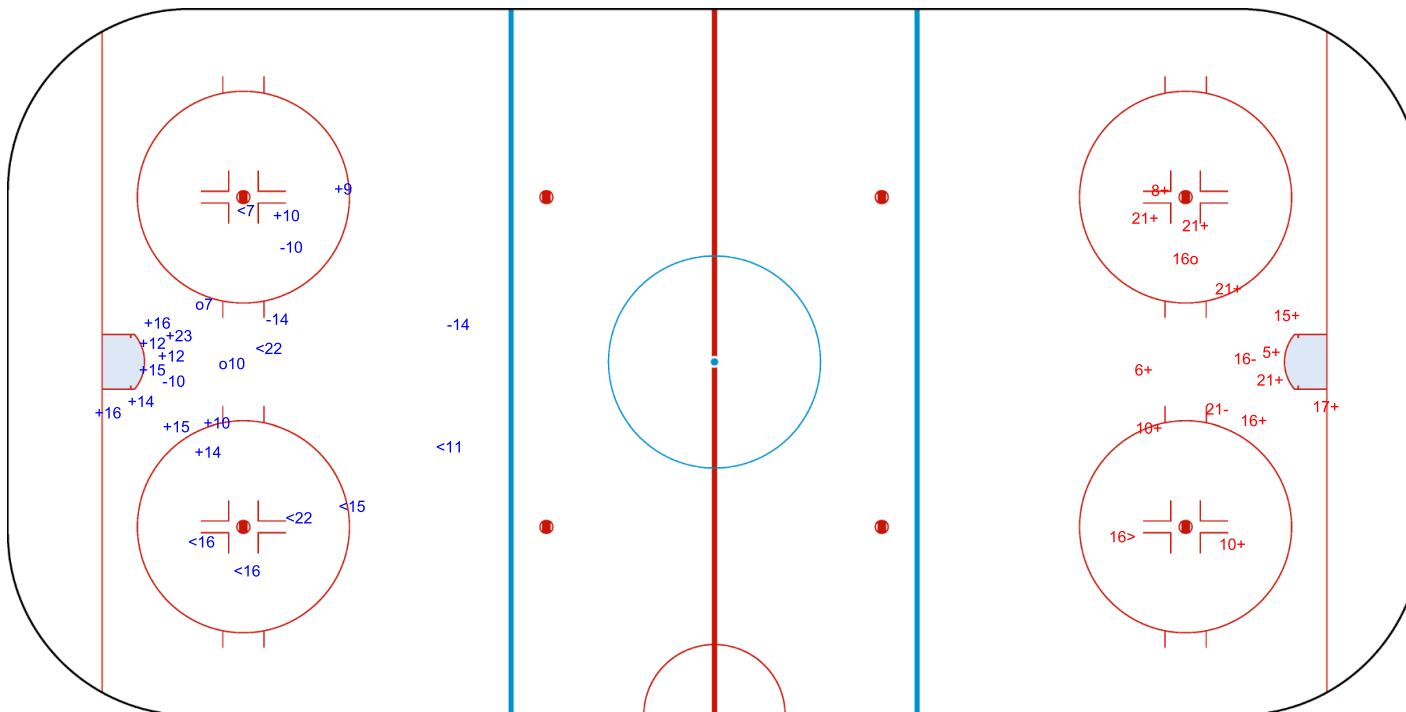

SHOT CHART
ISR - TUR

Shots by ISR
Goals (o): 5 SSG (+): 14
SSP (<): 7 SPG (-): 4

TUR → 1st Period ← ISR

Shots by TUR
Goals (o): 0 SSG (+): 3
SSP (>): 6 SPG (-): 2

Shots by TUR
Goals (o): 2 SSG (+): 12
SSP (<): 7 SPG (-): 4

GK 1 of ISR

ISR → 2nd Period ← TUR

Shots by ISR
Goals (o): 1 SSG (+): 12
SSP (>): 1 SPG (-): 2

GK 1 of TUR

Shots by ISR
Goals (o): 0 SSG (+): 8
SSP (-): 3 SPG (-): 1

GK 1 of TUR

TUR → 3rd Period ← ISR

Shots by TUR
Goals (o): 1 SSG (+): 7
SSP (>): 6 SPG (-): 5