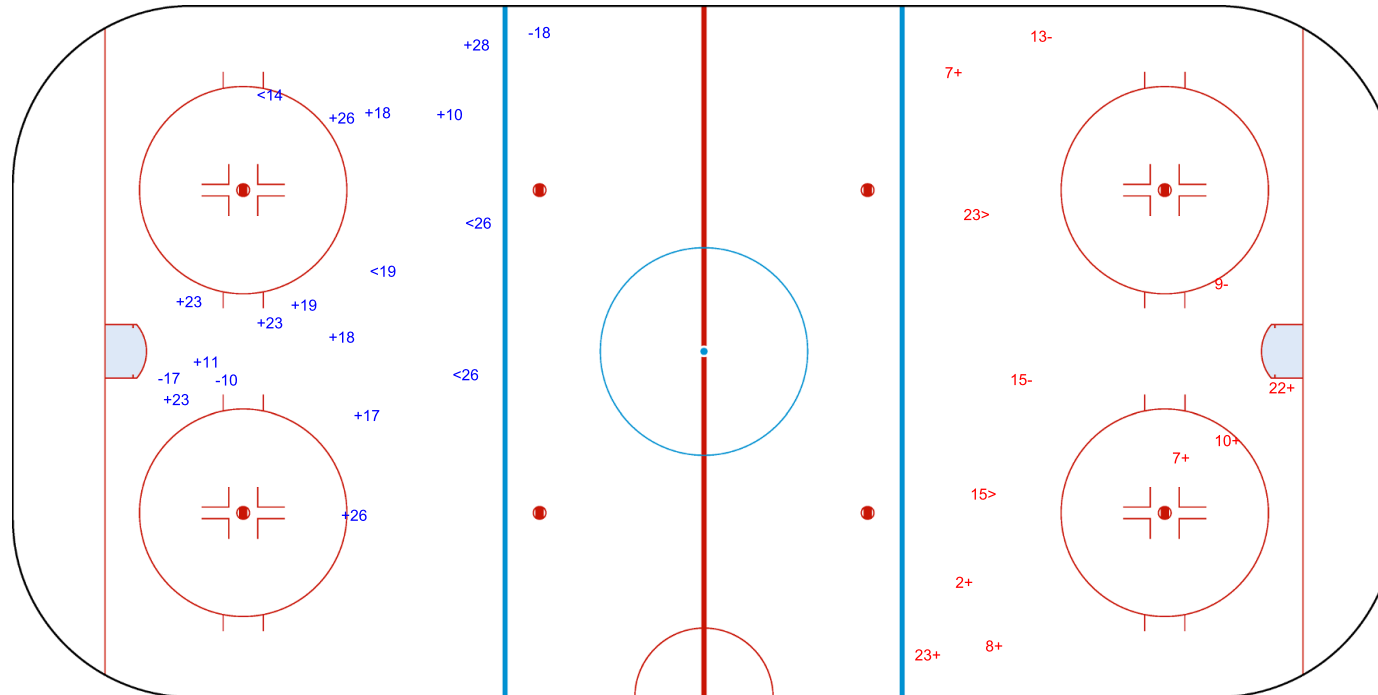

SHOT CHART
CHN - ESP

Shots by CHN

Goals (o): 0 SSG (+): 12
SSP (<): 4 SPG (-): 3

GK 25 of ESP

ESP → 1st Period ← CHN

Shots by ESP

Goals (o): 0 SSG (+): 7
SSP (>): 2 SPG (-): 3

GK 1 of CHN