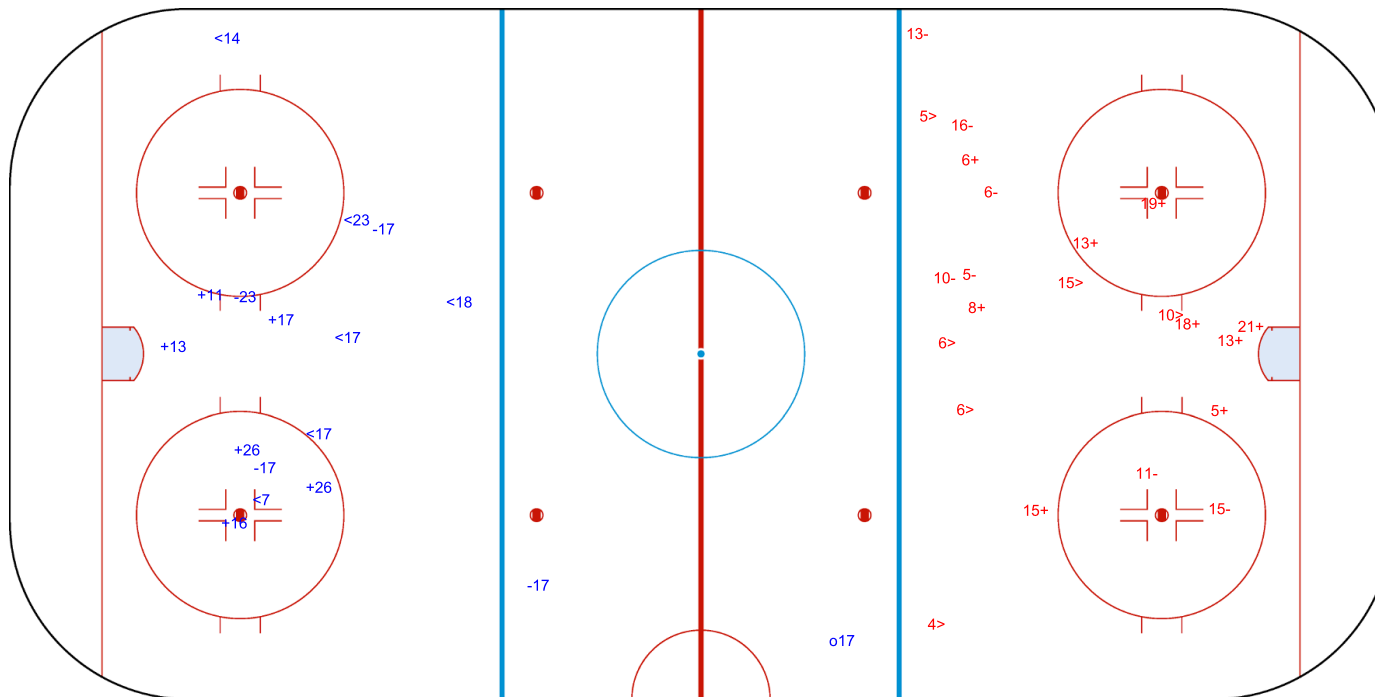

Goals (o): 1 SSG (+): 6
SSP (<): 6 SPG (-): 4

GK 25 of ESP

ENG

3rd Period

Shots by ESP

Goals (o): 0 SSG (+): 9
SSP (>): 6 SPG (-): 7

GK 1 of CHN

Legend:	ENG Empty net goal	GK Goalkeeper	SPG Shots past goal	SSG Shots saved by goalkeeper	SSP Shots saved by player
----------------	---------------------------	----------------------	----------------------------	--------------------------------------	----------------------------------