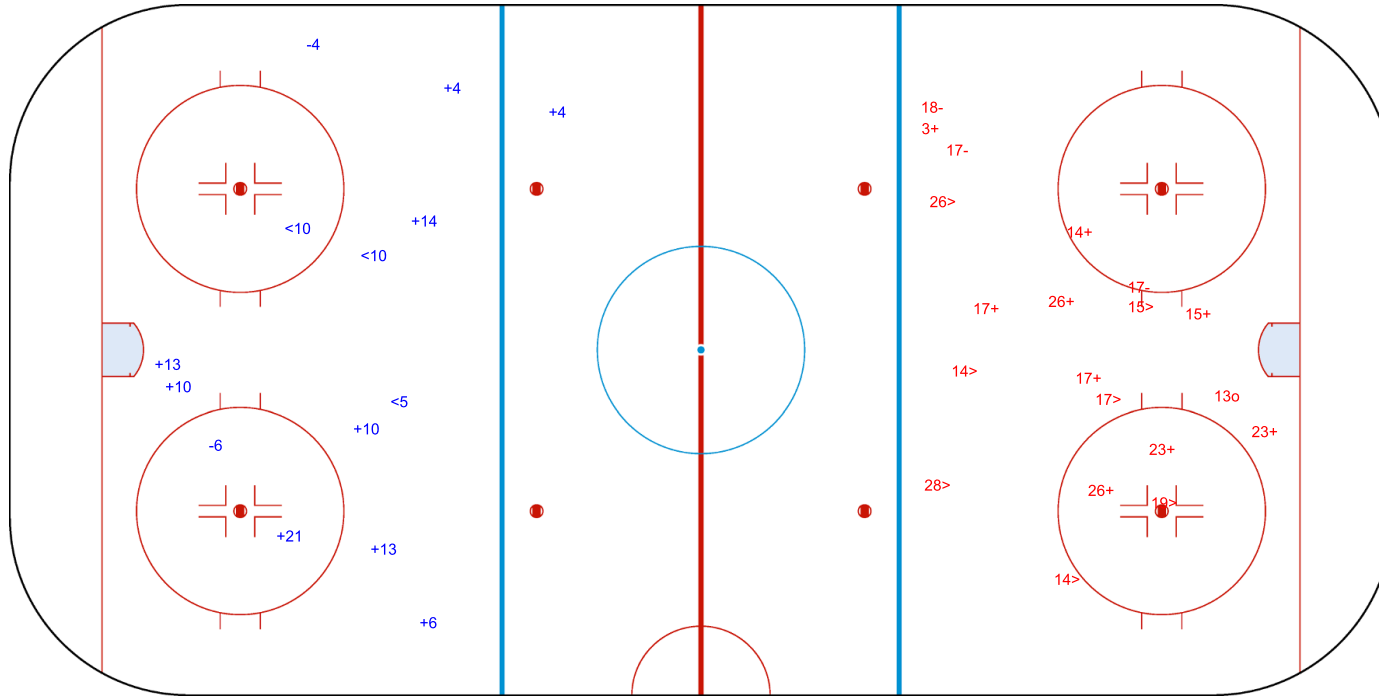

SHOT CHART
CHN - ESP

Shots by CHN

Goals (o): 0 SSG (+): 12
SSP (<): 4 SPG (-): 3

GK 25 of ESP

ESP → 1st Period ← CHN

Shots by ESP

Goals (o): 0 SSG (+): 7
SSP (>): 2 SPG (-): 3

GK 1 of CHN

Shots by ESP

Goals (o): 0 SSG (+): 9
SSP (<): 3 SPG (-): 2

GK 1 of CHN

2nd Period

Shots by CHN

Goals (o): 1 SSG (+): 9
SSP (>): 7 SPG (-): 3

GK 25 of ESP

Shots by CHN