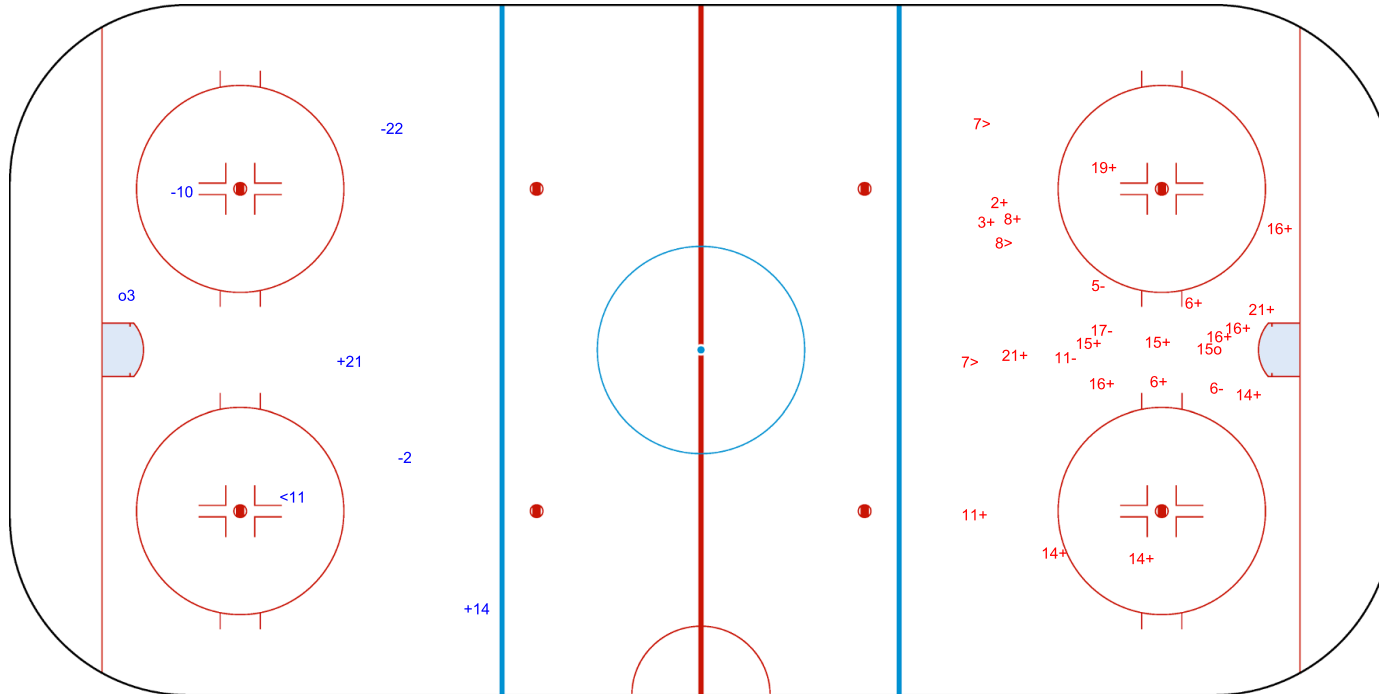

SHOT CHART
TPE - NED

Shots by NED
Goals (o): 0
SSP (<): 3
SSG (+): 10
SPG (-): 5

GK 20 of TPE

TPE → 1st Period ← NED

Shots by TPE
Goals (o): 2
SSP (>): 0
SSG (+): 4
SPG (-): 2

GK 1 of NED

Shots by TPE

Goals (o): 1 SSG (+): 2
SSP (<): 1 SPG (-): 3

GK 1 of NED

2nd Period

Shots by NED

Goals (o): 1 SSG (+): 18
SSP (>): 3 SPG (-): 4

GK 20 of TPE

Shots by NED

Goals (o): 1 SSG (+): 10
SSP (-): 3 SPG (-): 5

GK 20 of TPE