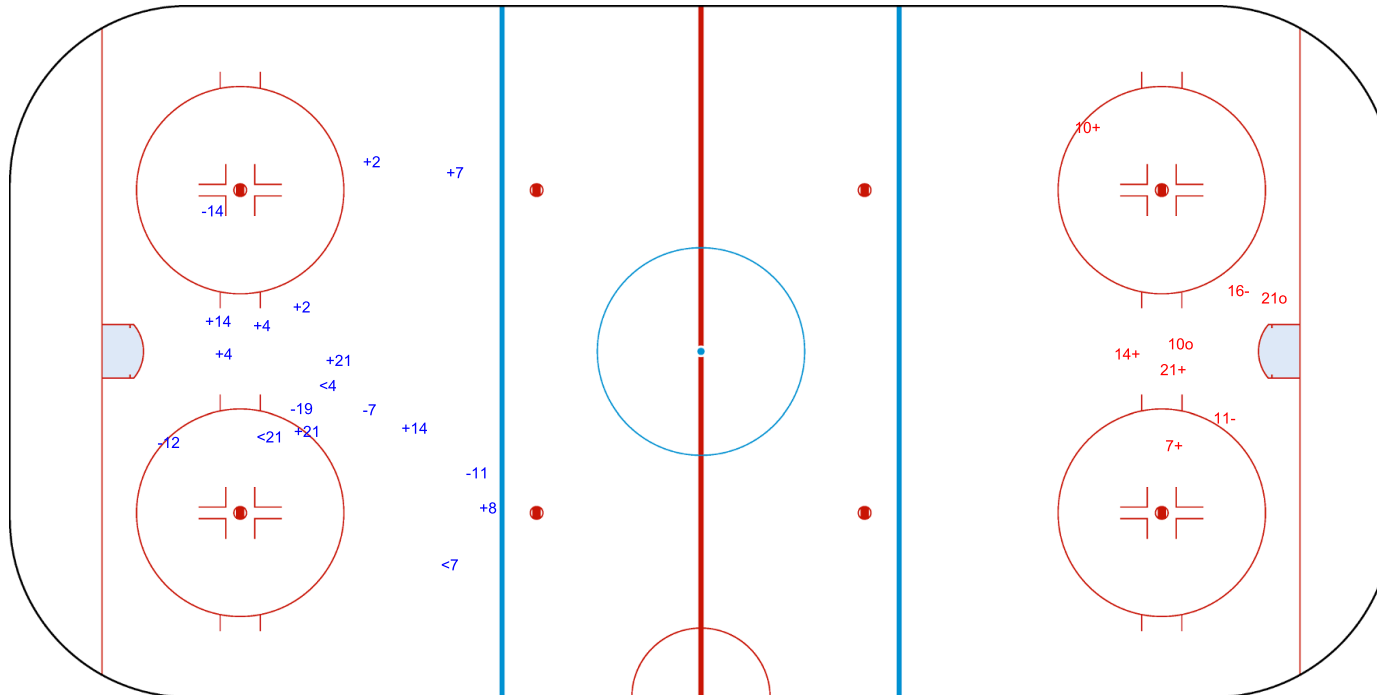

SHOT CHART
TPE - NED

Shots by NED
Goals (o): 0
SSP (<): 3
SSG (+): 10
SPG (-): 5

GK 20 of TPE

TPE → 1st Period ← NED

Shots by TPE
Goals (o): 2
SSP (>): 0
SSG (+): 4
SPG (-): 2

GK 1 of NED

Shots by TPE

Goals (o): 1 SSG (+): 2
SSP (<): 1 SPG (-): 3

GK 1 of NED

2nd Period

Shots by NED

Goals (o): 1 SSG (+): 18
SSP (>): 3 SPG (-): 4

GK 20 of TPE

Shots by NED

Goals (o): 1 SSG (+): 10
SSP (-): 3 SPG (-): 5

GK 20 of TPE