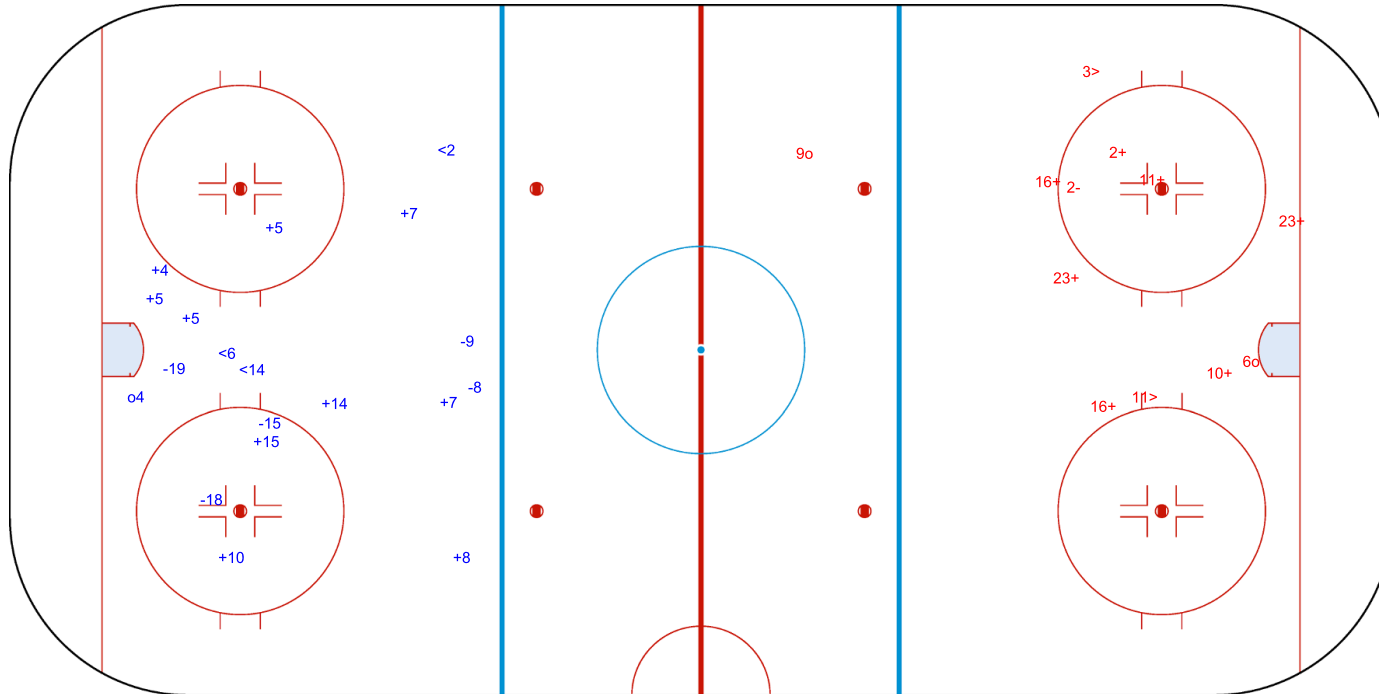

SHOT CHART
TPE - NED

Shots by NED
Goals (o): 0
SSP (<): 3
SSG (+): 10
SPG (-): 5

GK 20 of TPE

TPE → 1st Period ← NED

Shots by TPE
Goals (o): 2
SSP (>): 0
SSG (+): 4
SPG (-): 2

GK 1 of NED

Shots by TPE

Goals (o): 1 SSG (+): 2
SSP (<): 1 SPG (-): 3

TPE → 3rd Period ← NED

Shots by TPE

Goals (o): 2 SSG (+): 7
SSP (>): 2 SPG (-): 1

GK 1 of NED

ENG

Legend:							
ENG	Empty net goal	GK	Goalkeeper	SPG	Shots past goal	SSG	Shots saved by goalkeeper
						SSP	Shots saved by player