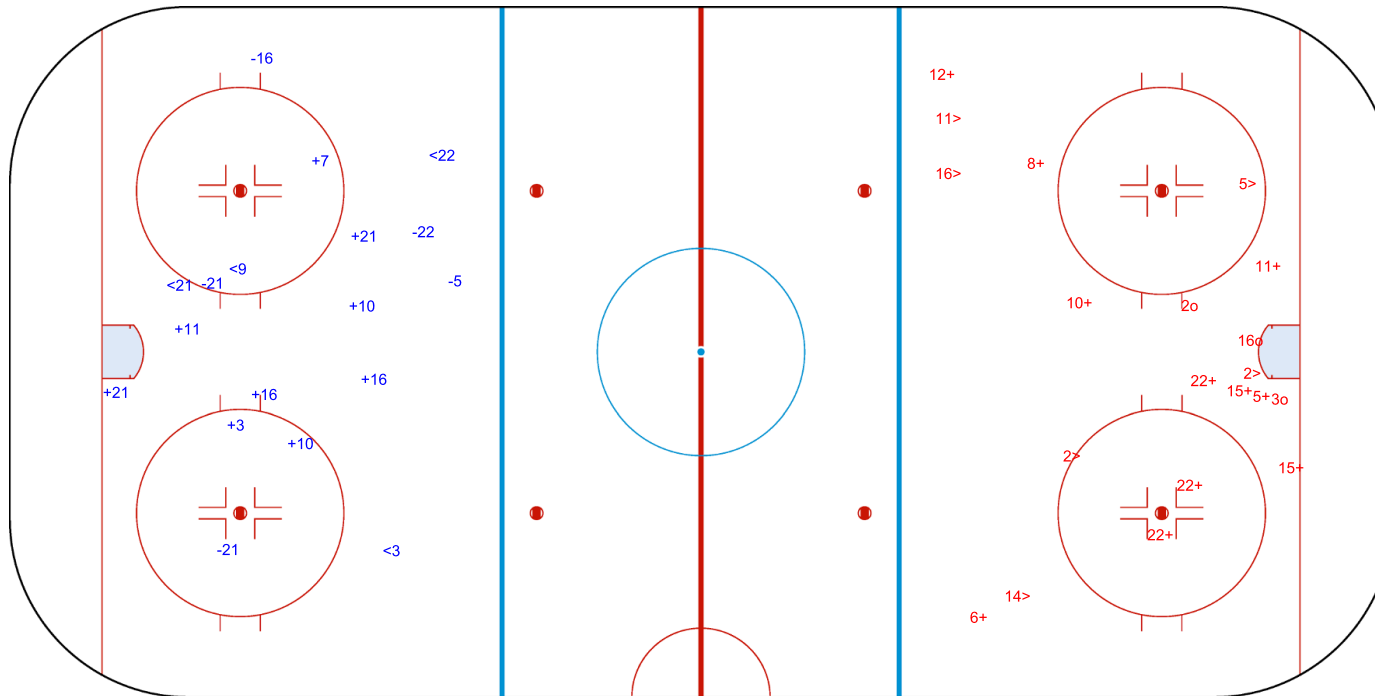

Goals (o): 0 SSG (+): 9
SSP (<): 4 SPG (-): 5

GK 20 of BEL

BEL → 3rd Period ← TPE

Shots by BEL

Goals (o): 3 SSG (+): 11
SSP (>): 6 SPG (-): 0

GK 20 of TPE

Legend:		
GK	Goalkeeper	
SPG	Shots past goal	
SSG	Shots saved by goalkeeper	
SSP	Shots saved by player	