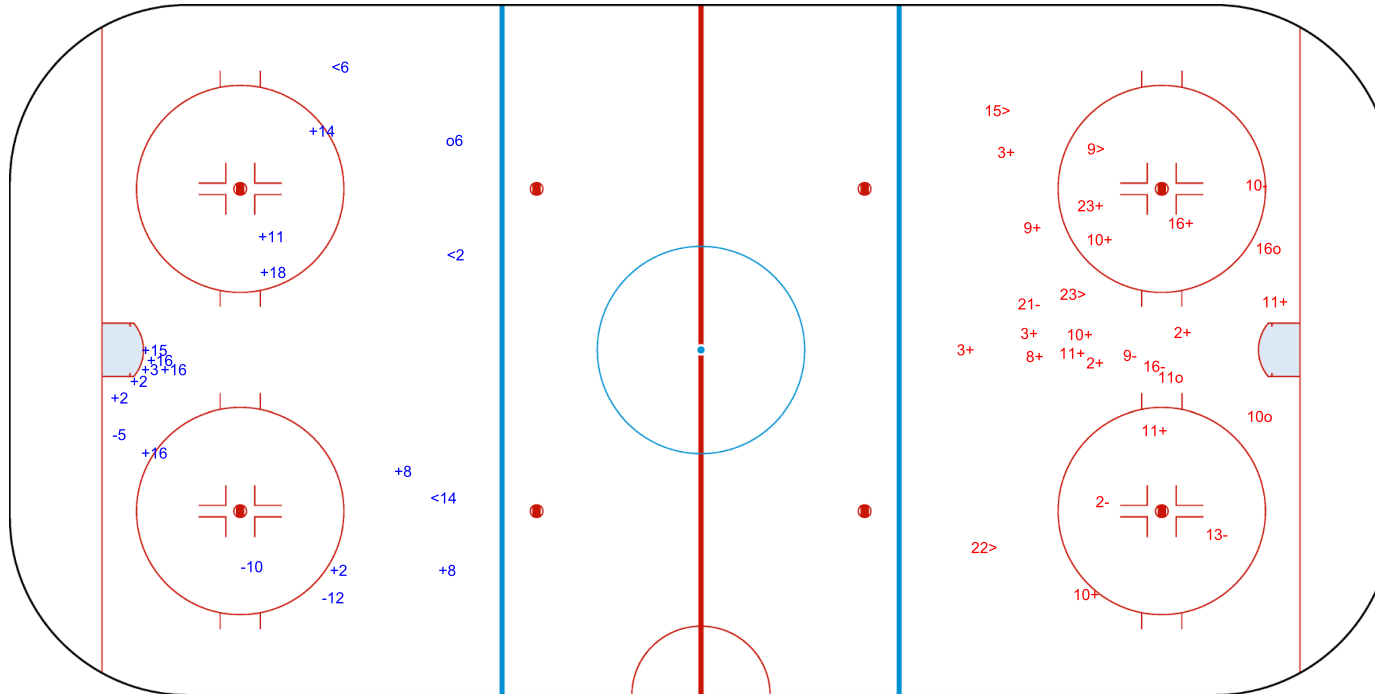

SHOT CHART

TPE - BEL

1st Period

Shots by TPE

Goals (o): 1

SSP (<): 3

SSG (+): 4

SPG (-): 2

Shots by BEL

Goals (o): 1

SSP (>): 4

SSG (+): 15

SPG (-): 9

GK 25 of BEL

GK 20 of TPE

Shots by BEL

Goals (o): 1 SSG (+): 13
SSP (<): 3 SPG (-): 3

GK 20 of TPE

TPE → 2nd Period ← BEL

Shots by TPE

Goals (o): 3 SSG (+): 15
SSP (>): 4 SPG (-): 6

GK 20 of BEL

GK 25 of BEL

Shots by TPE