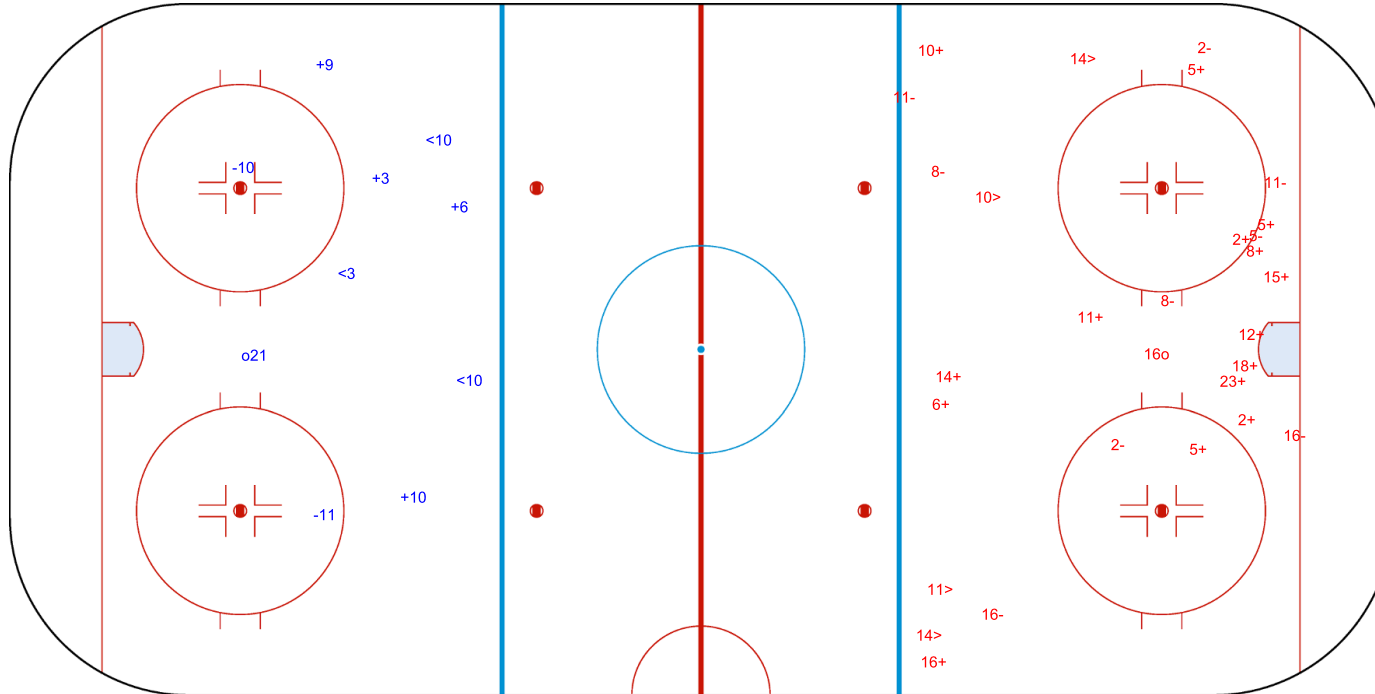

SHOT CHART

TPE - BEL

1st Period

Shots by TPE

Goals (o): 1

SSP (<): 3

SSG (+): 4

SPG (-): 2

Shots by BEL

Goals (o): 1

SSP (>): 4

SSG (+): 15

SPG (-): 9

GK 25 of BEL

GK 20 of TPE

Shots by BEL

Goals (o): 1 SSG (+): 13
SSP (<): 3 SPG (-): 3

GK 20 of TPE

TPE → 2nd Period ← BEL

Shots by TPE

Goals (o): 3 SSG (+): 15
SSP (>): 4 SPG (-): 6

GK 20 of BEL

GK 25 of BEL

Shots by TPE