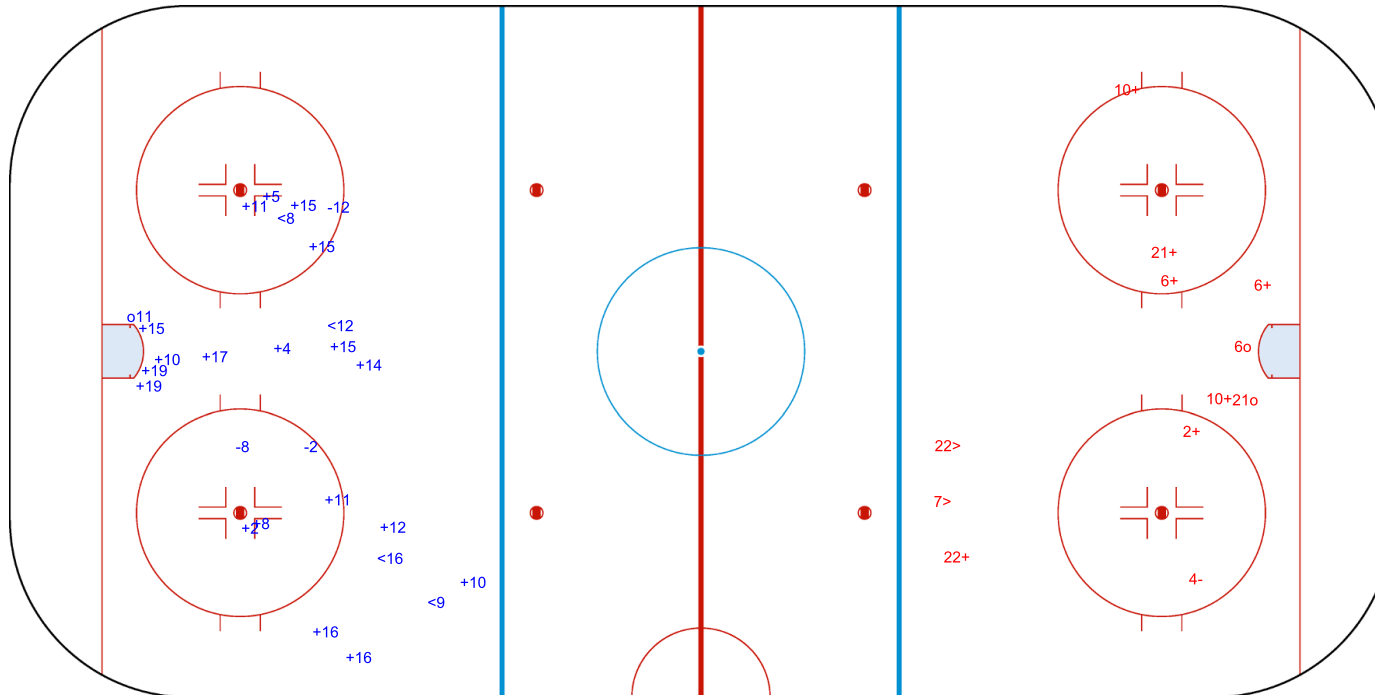

SHOT CHART
NED - SRB

Shots by SRB
Goals (o): 1
SSP (<): 4
SSG (+): 19
SPG (-): 3

GK 25 of NED

1st Period

Shots by NED
Goals (o): 2
SSP (>): 2
SSG (+): 7
SPG (-): 1

GK 1 of SRB

Shots by NED

Goals (o): 0 SSG (+): 6
SSP (<): 8 SPG (-): 4

GK 1 of SRB

2nd Period

Shots by SRB

Goals (o): 0 SSG (+): 7
SSP (>): 3 SPG (-): 2

GK 25 of NED

Shots by SRB

Goals (o): 1 SSG (+): 12
SSP (<): 1 SPG (-): 4

GK 25 of NED