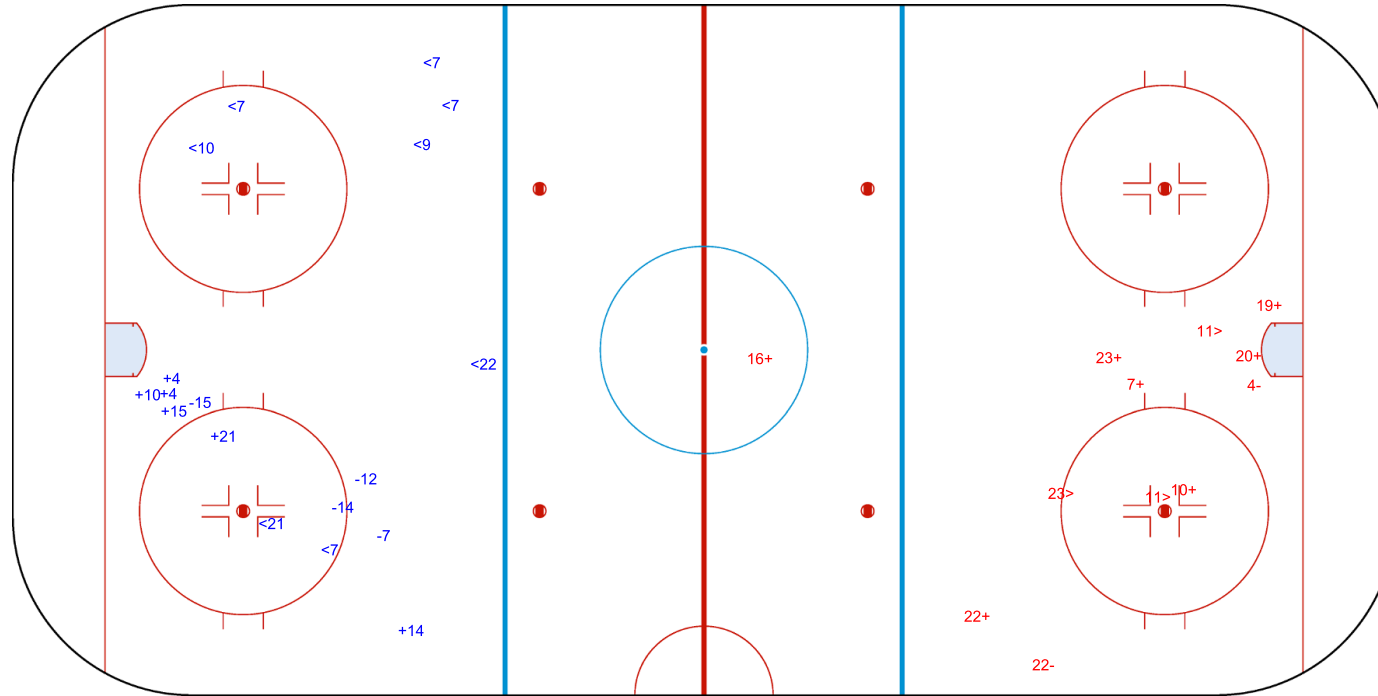

SHOT CHART
NED - SRB

Shots by SRB
Goals (o): 1
SSP (<): 4
SSG (+): 19
SPG (-): 3

GK 25 of NED

1st Period

Shots by NED
Goals (o): 2
SSP (>): 2
SSG (+): 7
SPG (-): 1

GK 1 of SRB

Shots by NED

Goals (o): 0 SSG (+): 6
SSP (<): 8 SPG (-): 4

GK 1 of SRB

2nd Period

Shots by SRB

Goals (o): 0 SSG (+): 7
SSP (>): 3 SPG (-): 2

GK 25 of NED

Shots by SRB

Goals (o): 1 SSG (+): 12
SSP (<): 1 SPG (-): 4

GK 25 of NED