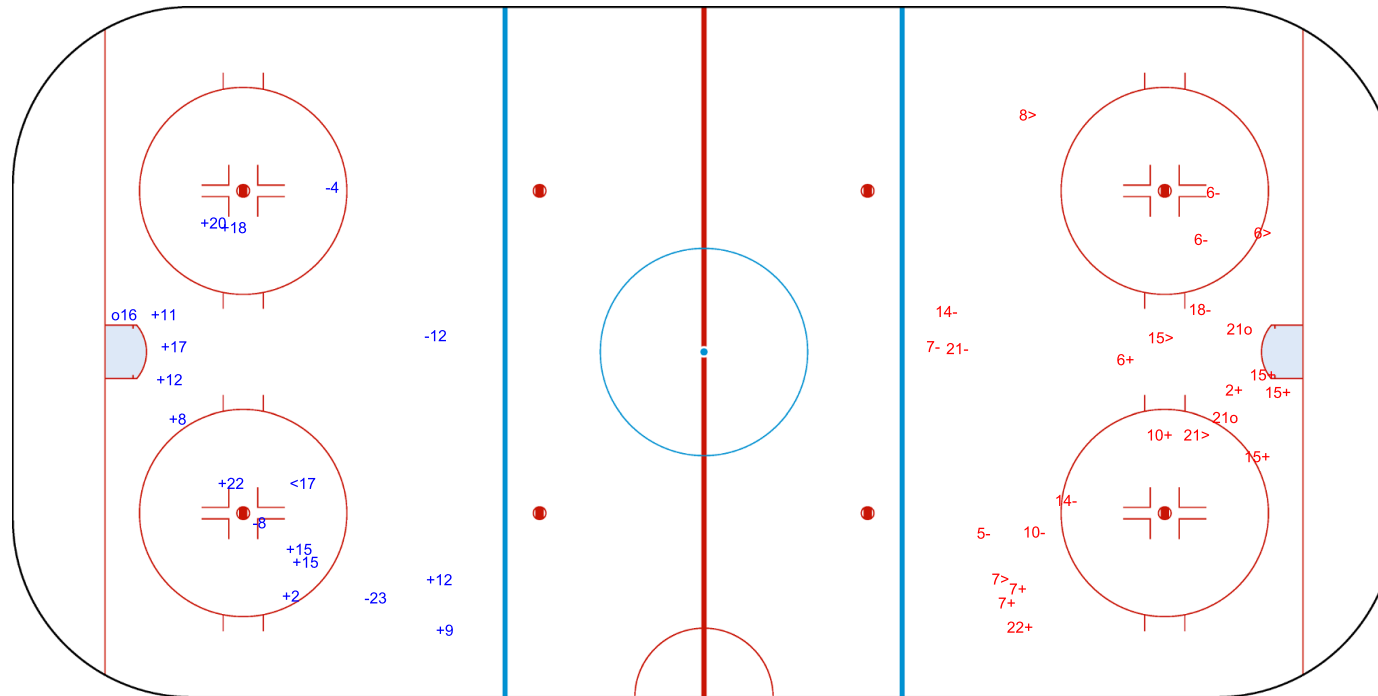

3rd Period

Shots by NED

Goals (o): 2 SSG (+): 9
SSP (>): 5 SPG (-): 9

GK 1 of SRB

Legend:	
GK	Goalkeeper
SPG	Shots past goal
SSG	Shots saved by goalkeeper
SSP	Shots saved by player