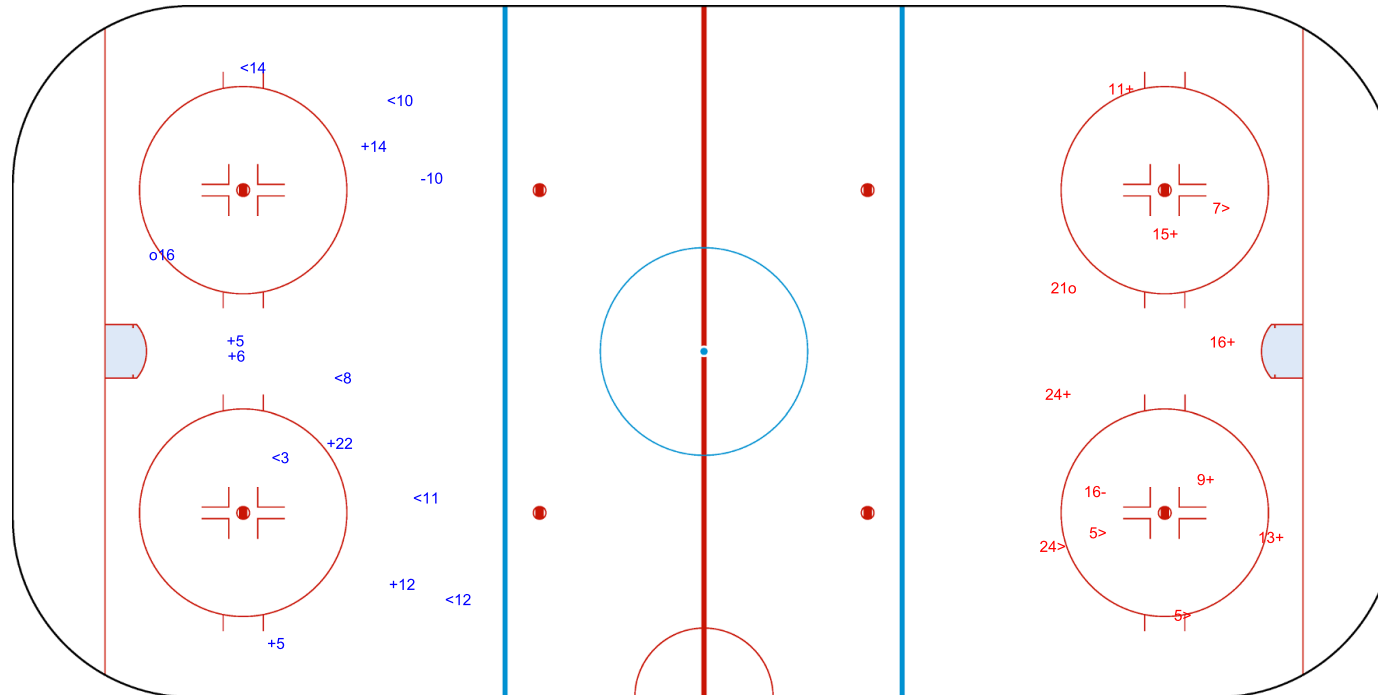

GK 25 of AUS

Shots by AUS

Goals (o): 1

SSP (>): 4

SSG (+): 6

SPG (-): 1

GK 20 of BEL

Legend:	
GK	Goalkeeper
SPG	Shots past goal
SSG	Shots saved by goalkeeper
SSP	Shots saved by player