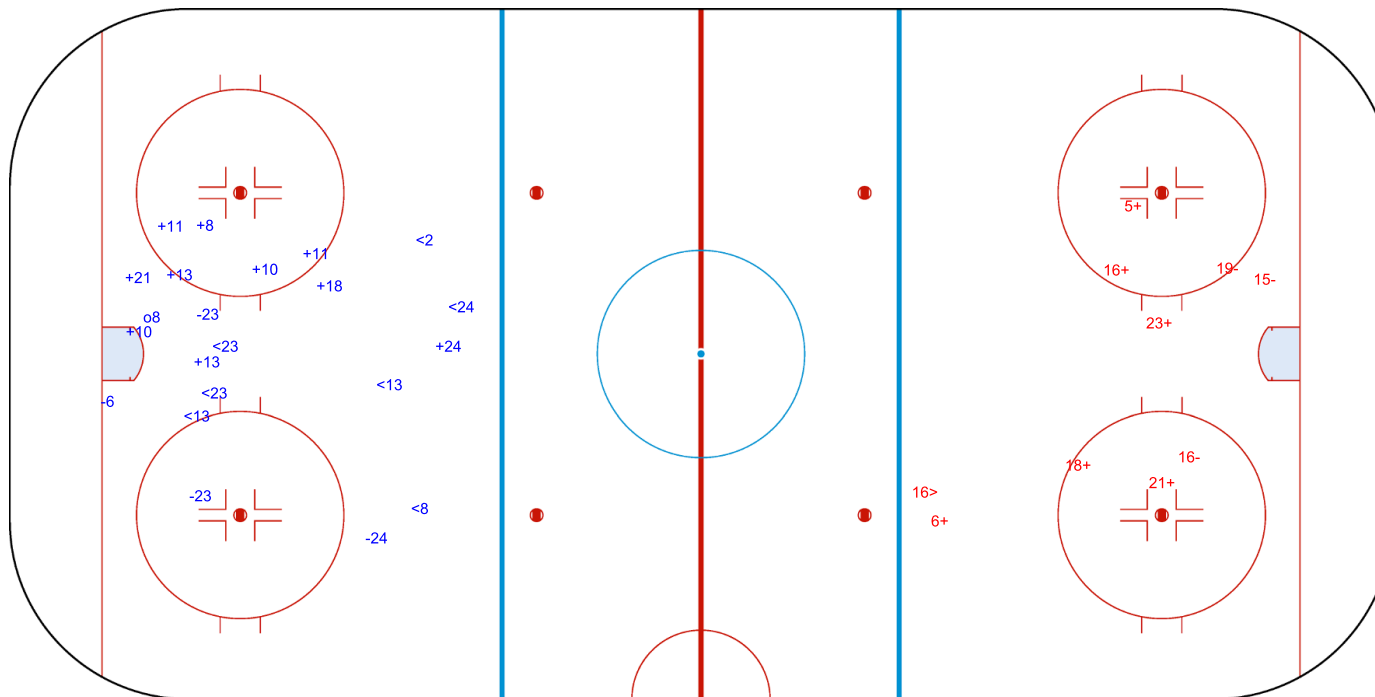

Goals (o): 2 SSG (+): 5
SSP (<): 1 SPG (-): 2

GK 1 of ISL

ISL → 2nd Period ← TPE

Shots by ISL

Goals (o): 2 SSG (+): 15
SSP (>): 3 SPG (-): 4

GK 20 of TPE

Shots by ISL

Goals (o): 1 SSG (+): 10
SSP (<): 7 SPG (-): 4

GK 20 of TPE

3rd Period

Shots by TPE

Goals (o): 0 SSG (+): 6
SSP (>): 1 SPG (-): 3

GK 1 of ISL

Shots by ISL

Goals (o): 0 SSG (+): 7
SSP (-): 2 SPG (-): 0

GK 20 of TPE