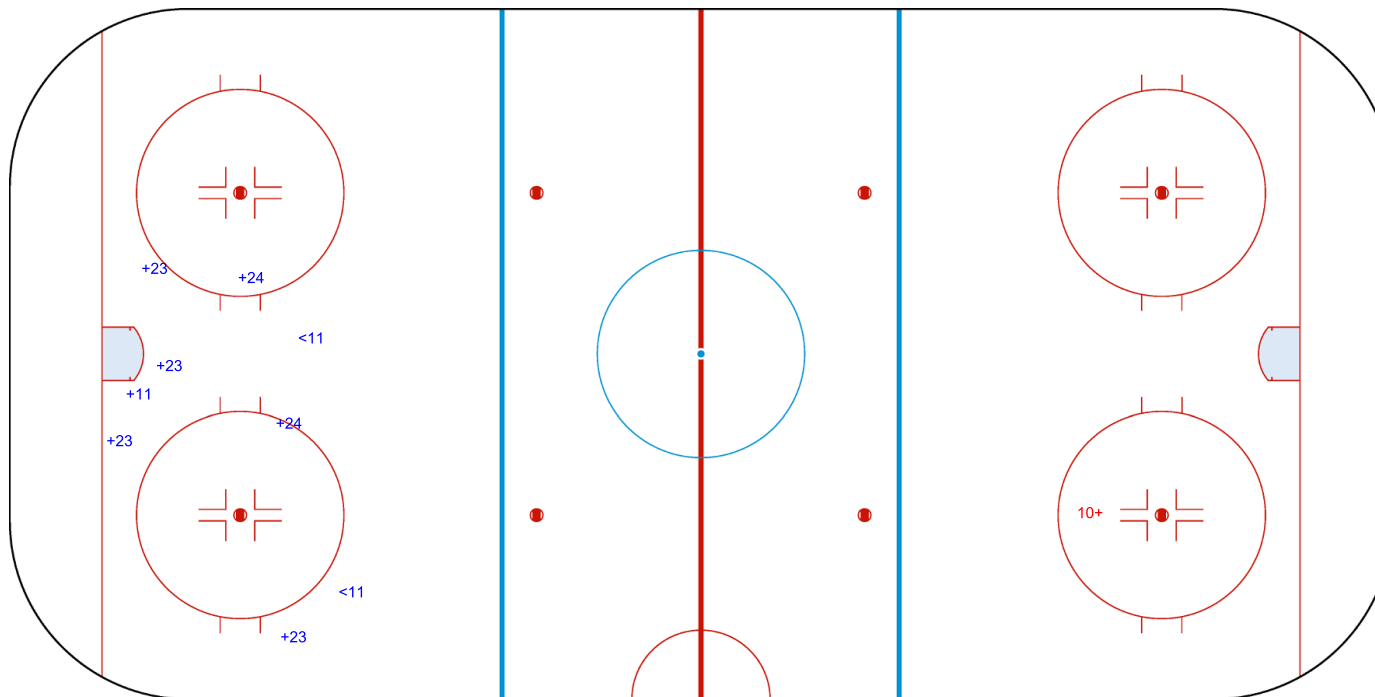

Overtime

Shots by TPE

Goals (o): 0 SSG (+): 1
SSP (>): 0 SPG (-): 0

GK 1 of ISL

Legend:	GK Goalkeeper	SPG Shots past goal	SSG Shots saved by goalkeeper	SSP Shots saved by player
----------------	----------------------	----------------------------	--------------------------------------	----------------------------------