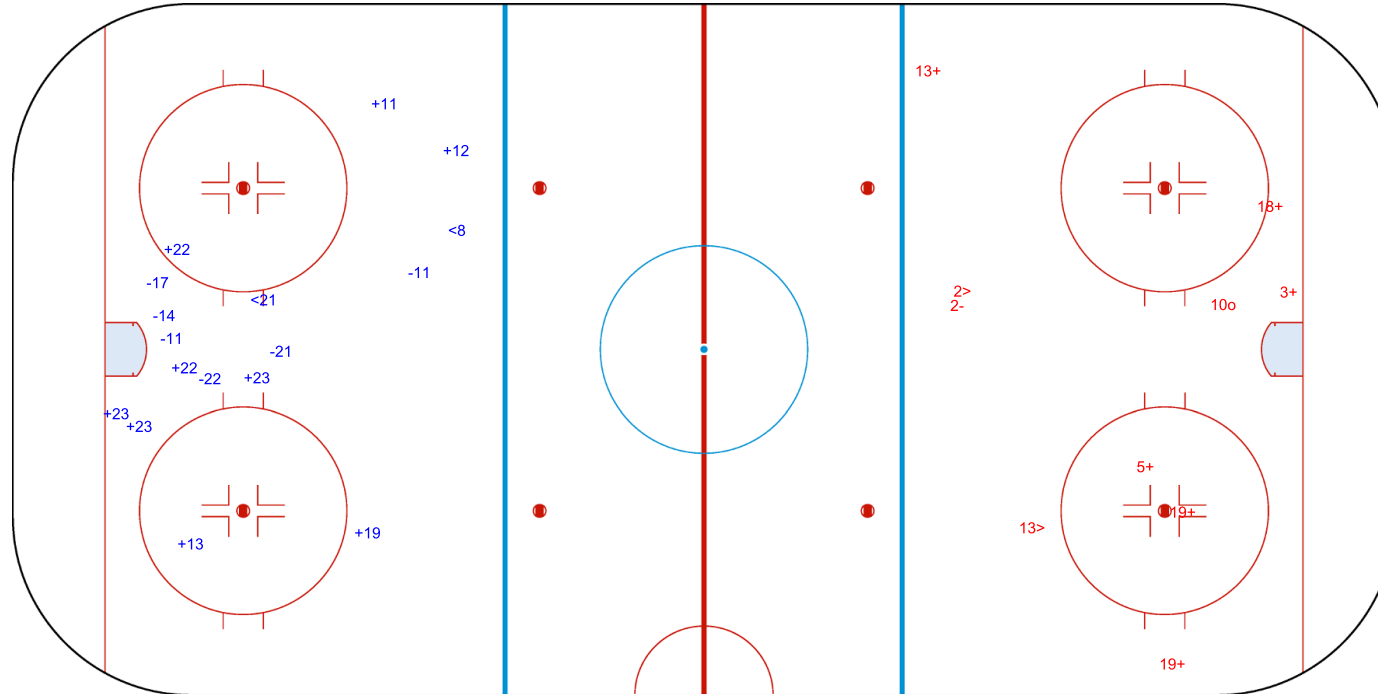

SHOT CHART

TPE - ISL

1st Period

Shots by ISL

Goals (o): 0

SSP (<): 2

SSG (+): 9

SPG (-): 6

GK 20 of TPE

Shots by TPE

Goals (o): 1

SSP (>): 2

SSG (+): 6

SPG (-): 1

GK 1 of ISL

Shots by TPE

Goals (o): 2 SSG (+): 5
SSP (<): 1 SPG (-): 2

GK 1 of ISL

ISL → 2nd Period ← TPE

Shots by ISL

Goals (o): 2 SSG (+): 15
SSP (>): 3 SPG (-): 4

GK 20 of TPE

Shots by ISL

Goals (o): 1 SSG (+): 10
SSP (<): 7 SPG (-): 4