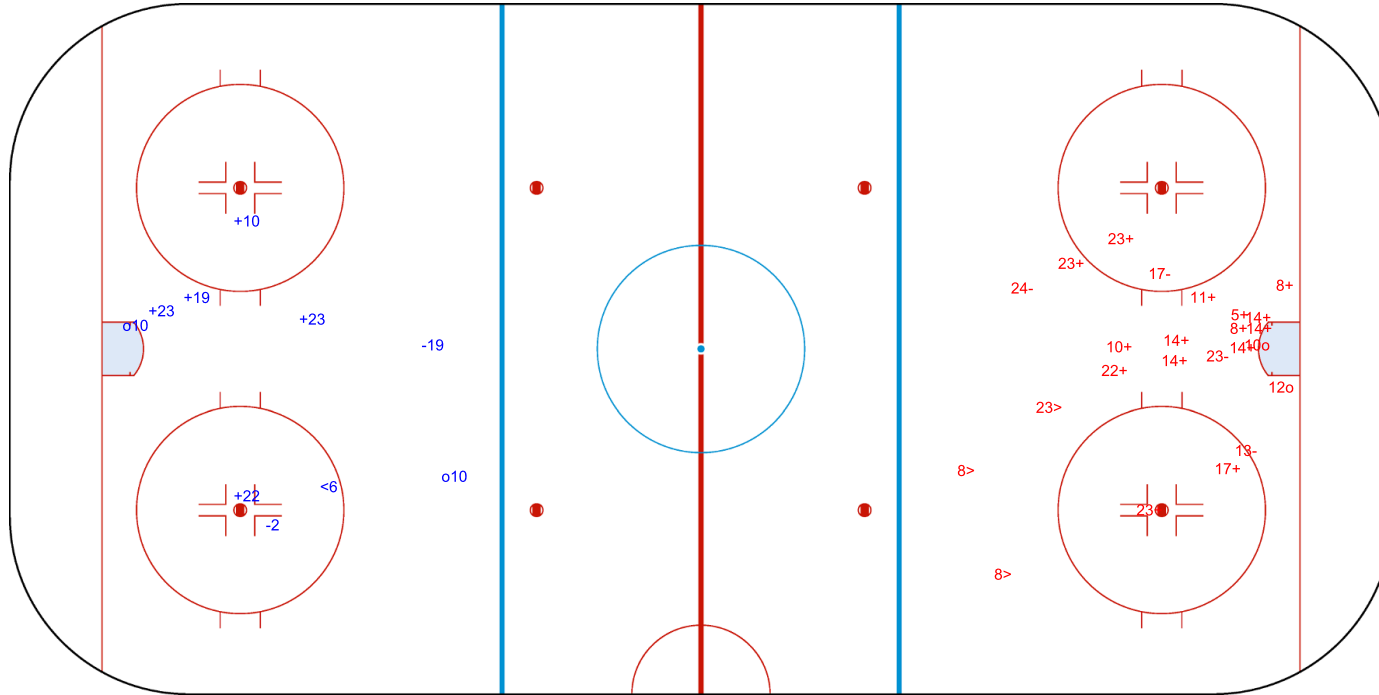

Goals (o): 2 SSG (+): 5
SSP (<): 1 SPG (-): 2

GK 1 of ISL

ISL → 2nd Period ← TPE

Shots by ISL

Goals (o): 2 SSG (+): 15
SSP (>): 3 SPG (-): 4

GK 20 of TPE

Shots by ISL

Goals (o): 1 SSG (+): 10
SSP (<): 7 SPG (-): 4