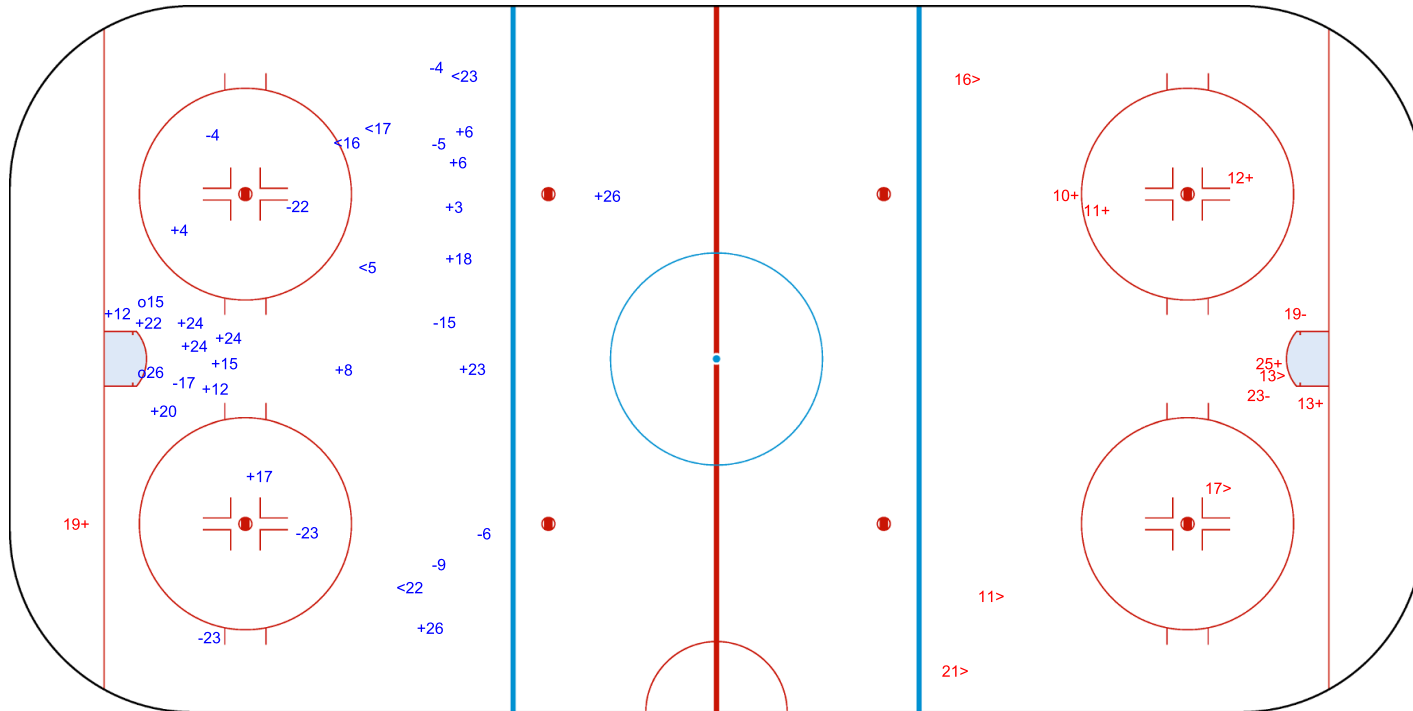

SHOT CHART
SWE - LAT

Shots by SWE
Goals (o): 2 SSG (+): 18
SSP (<): 5 SPG (-): 10

GK 1 of LAT

LAT → 1st Period ← SWE

Shots by LAT
Goals (o): 0 SSG (+): 6
SSP (>): 5 SPG (-): 2

GK 1 of SWE

Shots by LAT
Goals (o): 1
SSP (<): 9

SSG (+): 4
SPG (-): 2

GK 1 of SWE

SWE → 2nd Period ← LAT

Shots by SWE
Goals (o): 2
SSP (>): 10

SSG (+): 17
SPG (-): 3

GK 1 of LAT

Shots by SWE

Goals (o): 2 SSG (+): 14
SSP (<): 4 SPG (-): 4