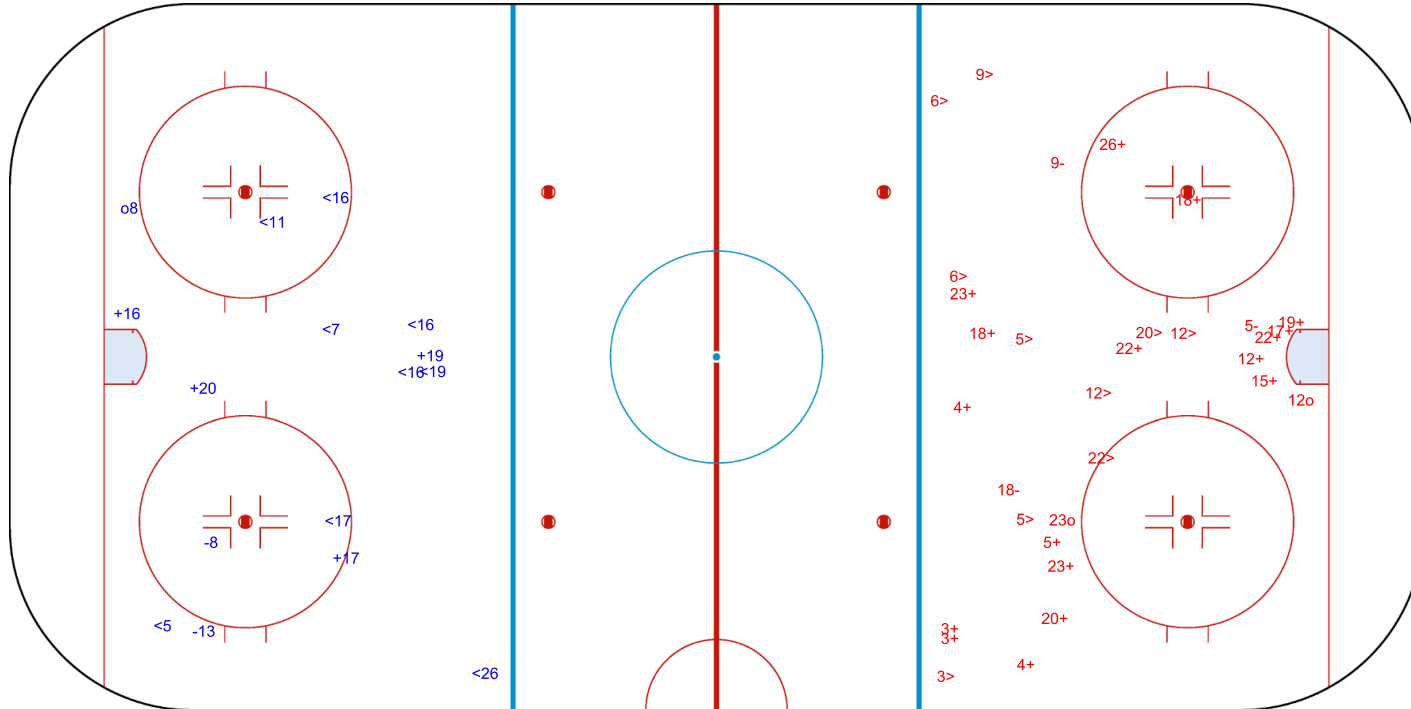

SHOT CHART
SWE - LAT

Shots by SWE
Goals (o): 2 SSG (+): 18
SSP (<): 5 SPG (-): 10

GK 1 of LAT

LAT → 1st Period ← SWE

Shots by LAT
Goals (o): 0 SSG (+): 6
SSP (>): 5 SPG (-): 2

GK 1 of SWE

Shots by LAT
Goals (o): 1
SSP (<): 9

SSG (+): 4
SPG (-): 2

GK 1 of SWE

SWE → 2nd Period ← LAT

Shots by SWE
Goals (o): 2
SSP (>): 10

SSG (+): 17
SPG (-): 3

GK 1 of LAT

Shots by SWE

Goals (o): 2 SSG (+): 14
SSP (<): 4 SPG (-): 4