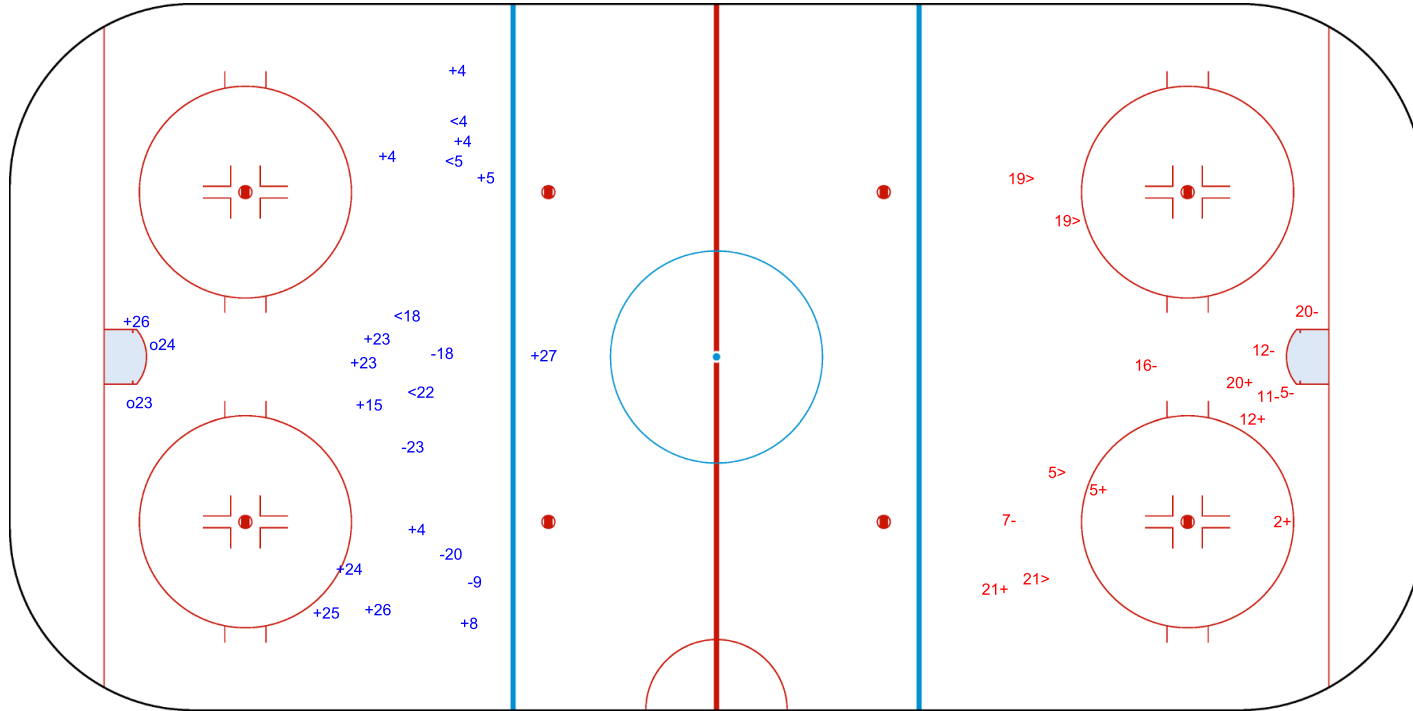

SHOT CHART
SWE - LAT

Shots by SWE
Goals (o): 2 SSG (+): 18
SSP (<): 5 SPG (-): 10

GK 1 of LAT

LAT → 1st Period ← SWE

Shots by LAT
Goals (o): 0 SSG (+): 6
SSP (>): 5 SPG (-): 2

GK 1 of SWE

Shots by LAT
Goals (o): 1
SSP (<): 9

SSG (+): 4
SPG (-): 2

GK 1 of SWE

SWE → 2nd Period ← LAT

Shots by SWE
Goals (o): 2
SSP (>): 10

SSG (+): 17
SPG (-): 3

GK 1 of LAT

Shots by SWE

Goals (o): 2 SSG (+): 14
SSP (<): 4 SPG (-): 4

GK 1 of LAT

LAT → 3rd Period ← SWE

Shots by LAT

Goals (o): 0 SSG (+): 5
SSP (>): 4 SPG (-): 6

GK 1 of SWE

Legend:
GK Goalkeeper **SPG** Shots past goal **SSG** Shots saved by goalkeeper **SSP** Shots saved by player