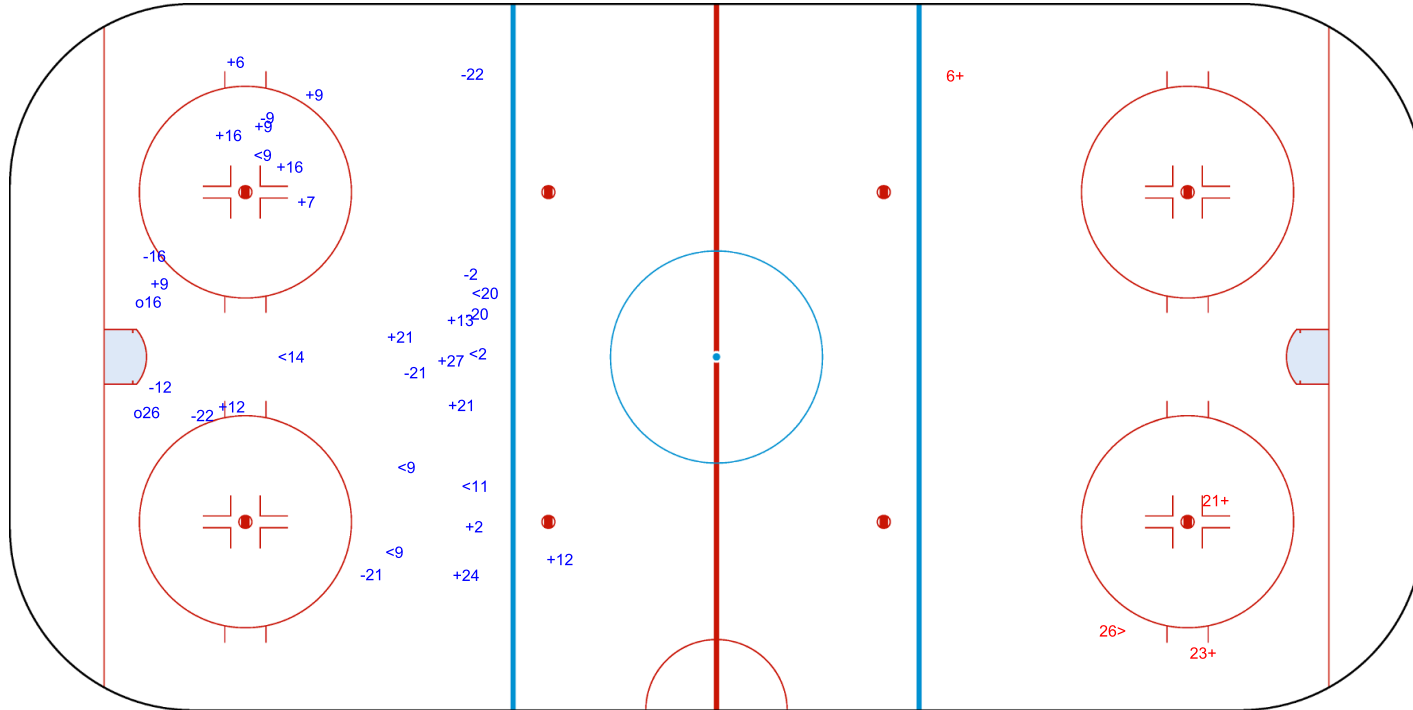

SHOT CHART
CAN - GER

Shots by CAN
Goals (o): 2 SSG (+): 15
SSP (<): 7 SPG (-): 9

GK 30 of GER

GER → 1st Period ← CAN

Shots by GER
Goals (o): 0 SSG (+): 3
SSP (>): 1 SPG (-): 0

GK 1 of CAN

Shots by GER

Goals (o): 0 SSG (+): 3
SSP (<): 3 SPG (-): 1