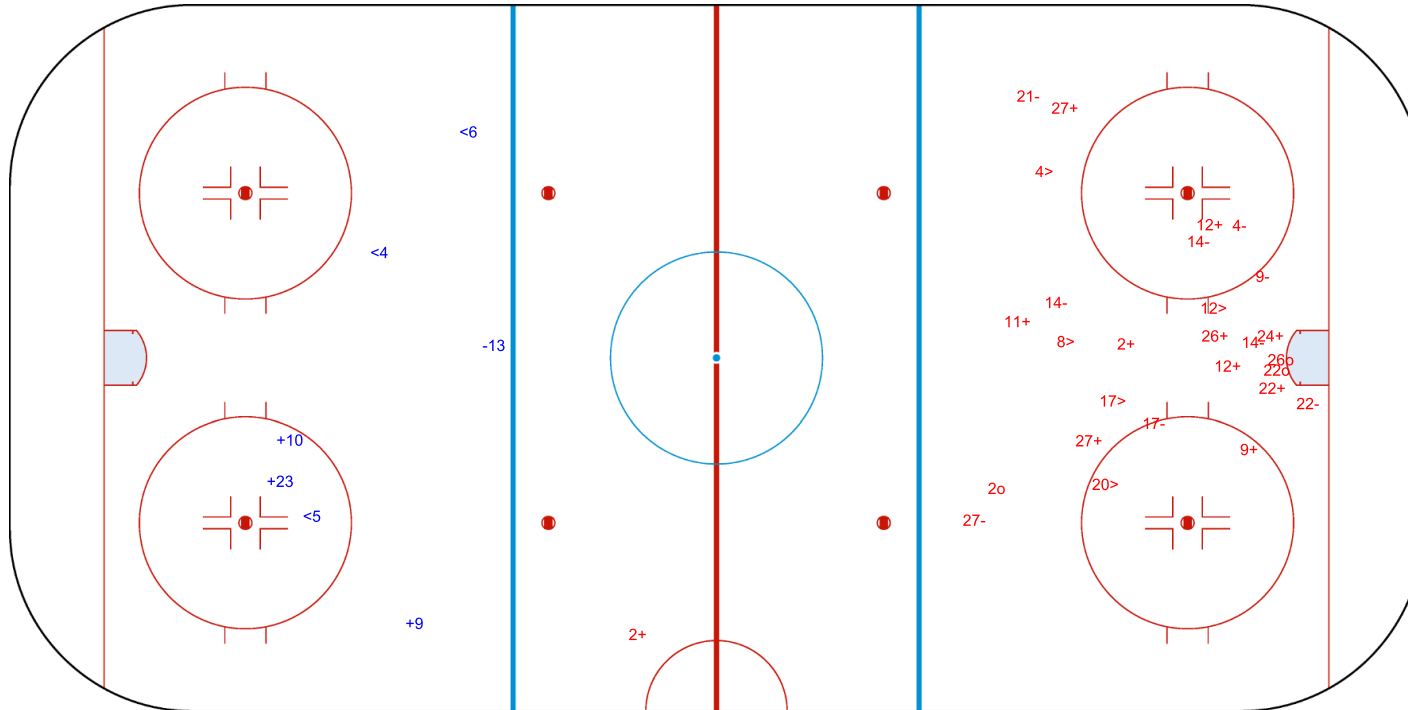

SHOT CHART
CAN - GER

Shots by CAN
Goals (o): 2 SSG (+): 15
SSP (<): 7 SPG (-): 9

GK 30 of GER

GER → 1st Period ← CAN

Shots by GER
Goals (o): 0 SSG (+): 3
SSP (>): 1 SPG (-): 0

GK 1 of CAN

Shots by GER

Goals (o): 0 SSG (+): 3
SSP (<): 3 SPG (-): 1

GK 1 of CAN

2nd Period

Shots by CAN

Goals (o): 3 SSG (+): 11
SSP (>): 5 SPG (-): 9

GK 30 of GER

Shots by CAN
Goals (o): 3 SSG (+): 16
SSP (-): 5 SPG (-): 7

GK 30 of GER

GER → 3rd Period ← CAN