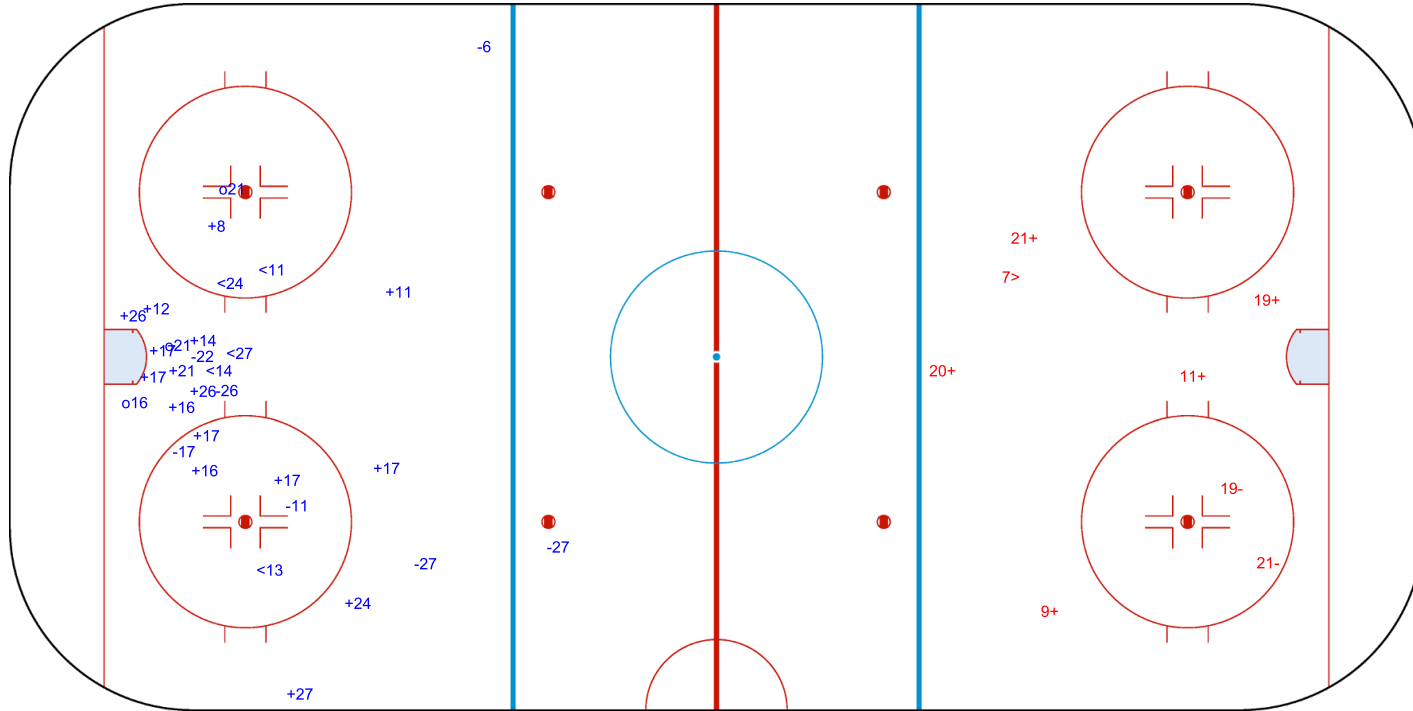

Shots by CAN
Goals (o): 3   SSG (+): 16
SSP (-): 5   SPG (-): 7

GK 30 of GER

GER → 3rd Period ← CAN

Shots by GER
Goals (o): 0   SSG (+): 5
SSP (>): 1   SPG (-): 2

GK 1 of CAN

Legend:	
GK	Goalkeeper
SPG	Shots past goal
SSG	Shots saved by goalkeeper
SSP	Shots saved by player