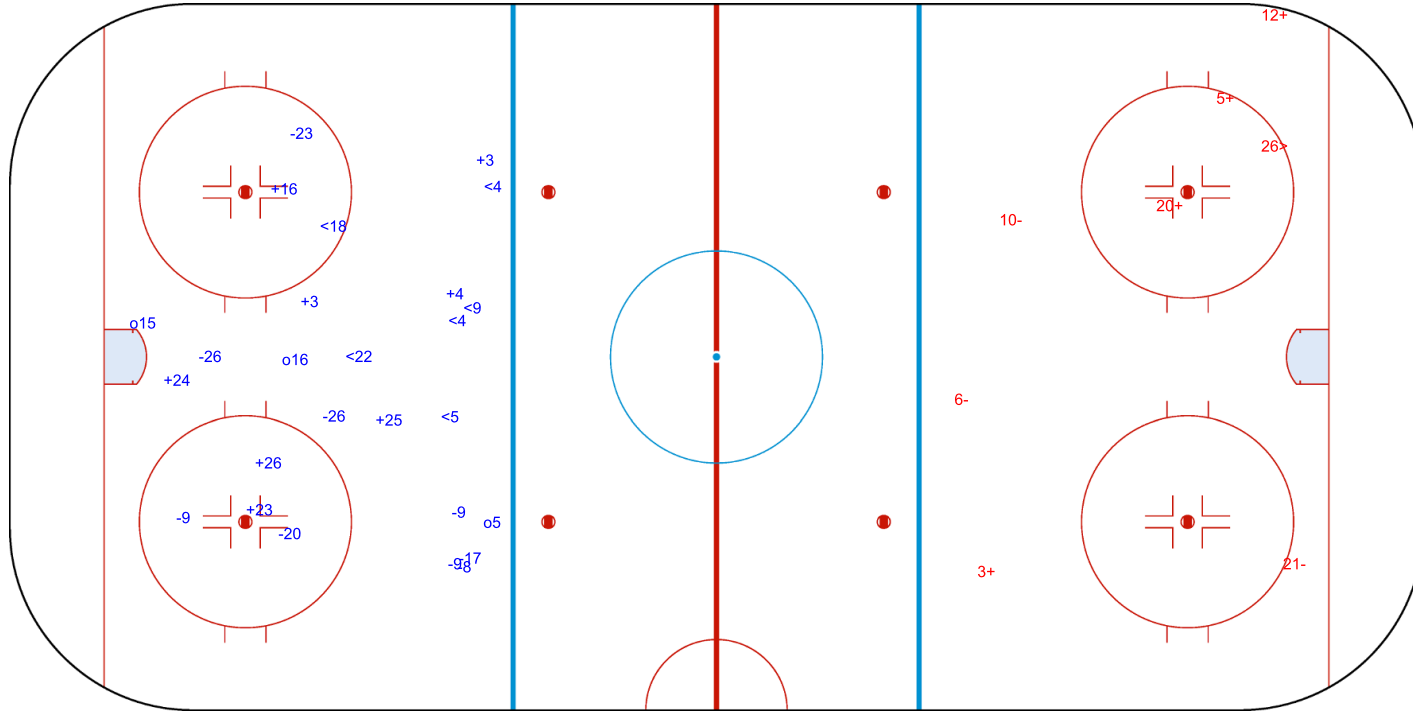

Shots by SWE

Goals (o): 3   SSG (+): 8
SSP (<): 6   SPG (-): 9

GK 1 of GER

ENG

3rd Period

Shots by GER

Goals (o): 0   SSG (+): 4
SSP (>): 1   SPG (-): 3

GK 35 of SWE

Legend:	ENG Empty net goal	GK Goalkeeper	SPG Shots past goal	SSG Shots saved by goalkeeper	SSP Shots saved by player