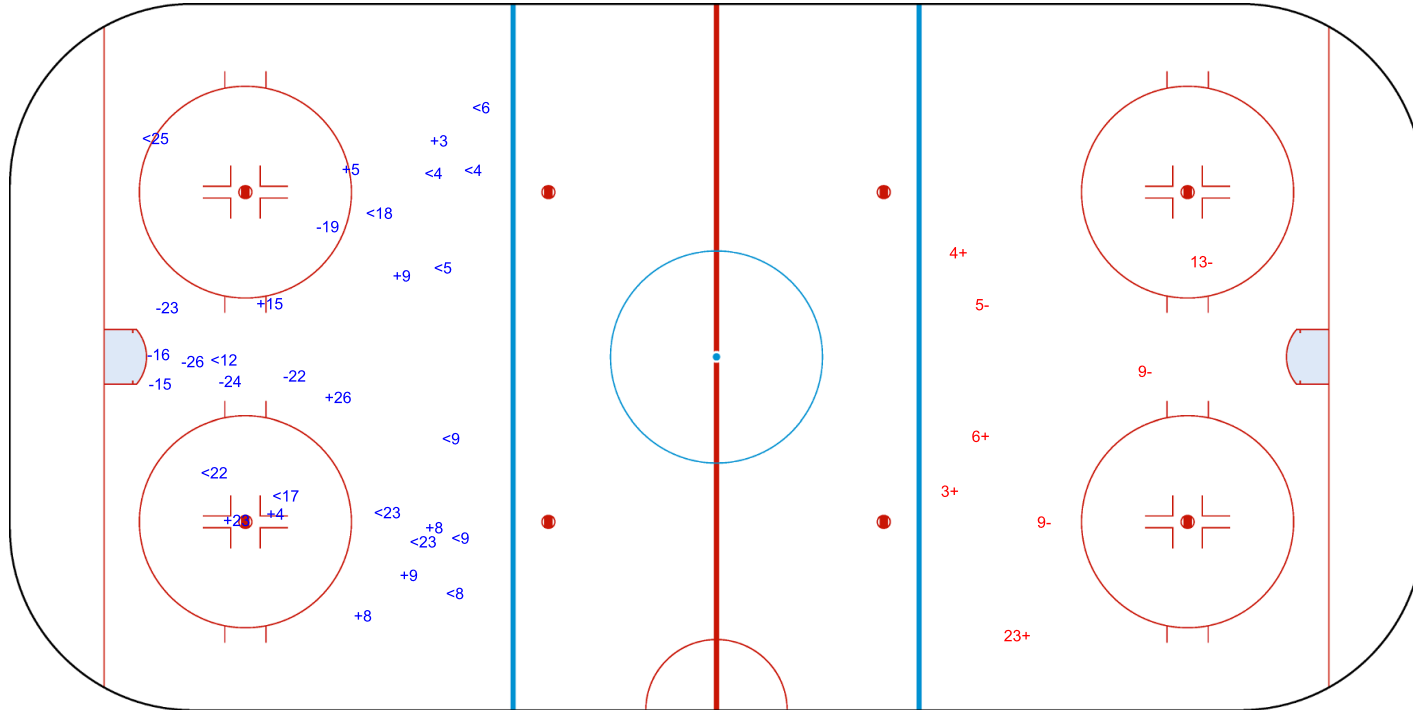

SHOT CHART
SWE - GER

Shots by SWE
Goals (o): 0 SSG (+): 10
SSP (<): 14 SPG (-): 7

GK 1 of GER

GER → 1st Period ← SWE

Shots by GER
Goals (o): 0 SSG (+): 4
SSP (>): 0 SPG (-): 4

GK 35 of SWE

Shots by GER

Goals (o): 0 SSG (+): 6
SSP (<): 3 SPG (-): 1