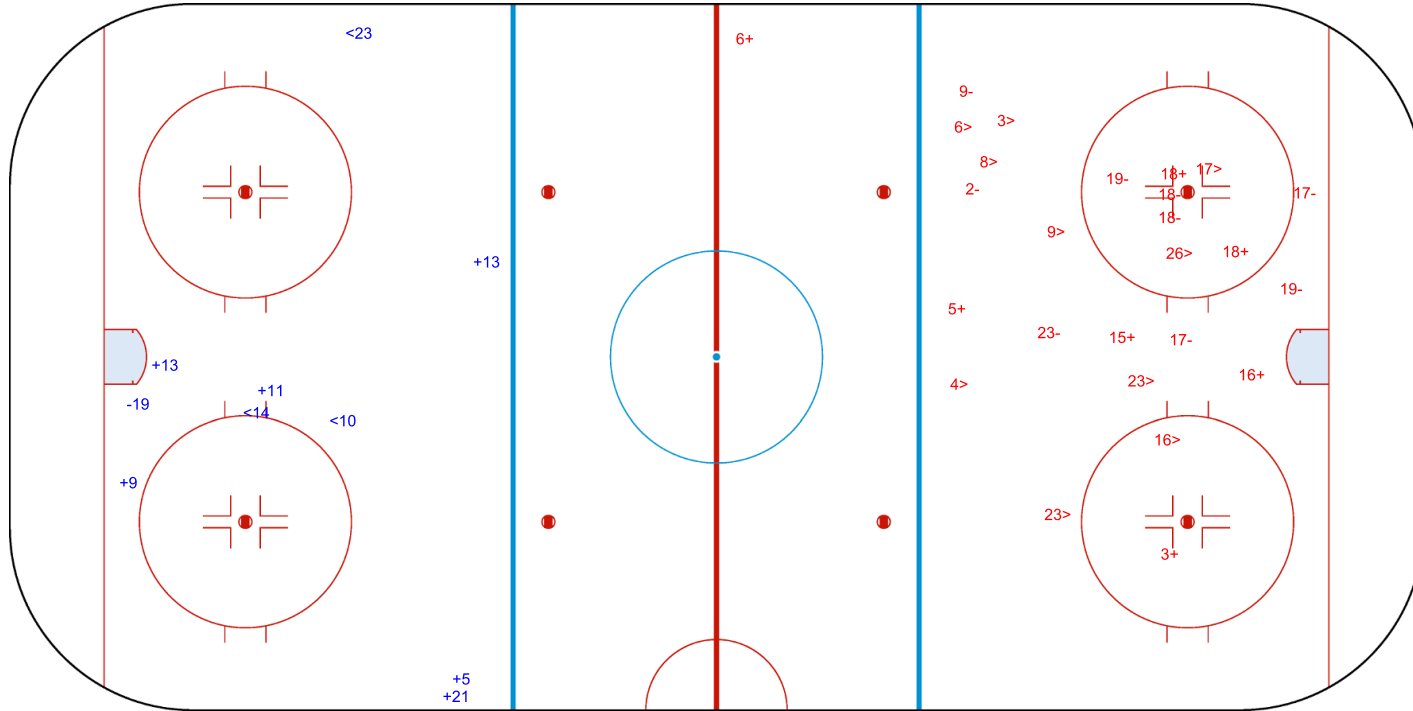

GK 35 of SWE

SWE → 2nd Period ← GER

Shots by SWE

Goals (o): 0 SSG (+): 7
SSP (>): 10 SPG (-): 9

GK 1 of GER

Shots by SWE

Goals (o): 3 SSG (+): 8
SSP (<): 6 SPG (-): 9

GK 1 of GER