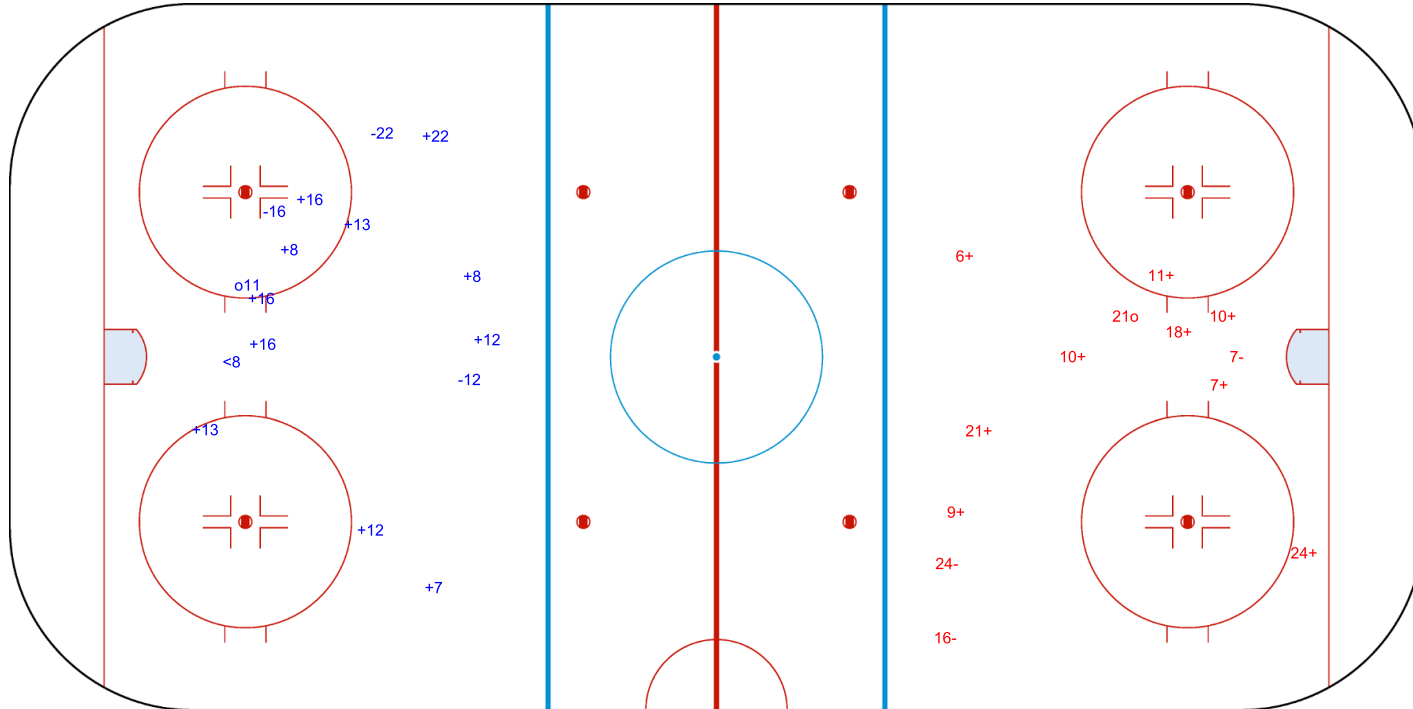

SHOT CHART
MEX - TPE

Shots by MEX
Goals (o): 1
SSG (+): 10
SSP (-): 5
SPG (-): 5

GK 25 of TPE

TPE → 1st Period ← MEX

Shots by TPE
Goals (o): 1
SSG (+): 3
SSP (>): 1
SPG (-): 2

GK 25 of MEX

Shots by TPE

Goals (o): 1 SSG (+): 11
SSP (<): 1 SPG (-): 3

GK 25 of MEX

2nd Period

Shots by MEX

Goals (o): 1 SSG (+): 9
SSP (>): 0 SPG (-): 3

GK 25 of TPE

Shots by MEX

Goals (o): 3 SSG (+): 9

SSP (<): 1 SPG (-): 1