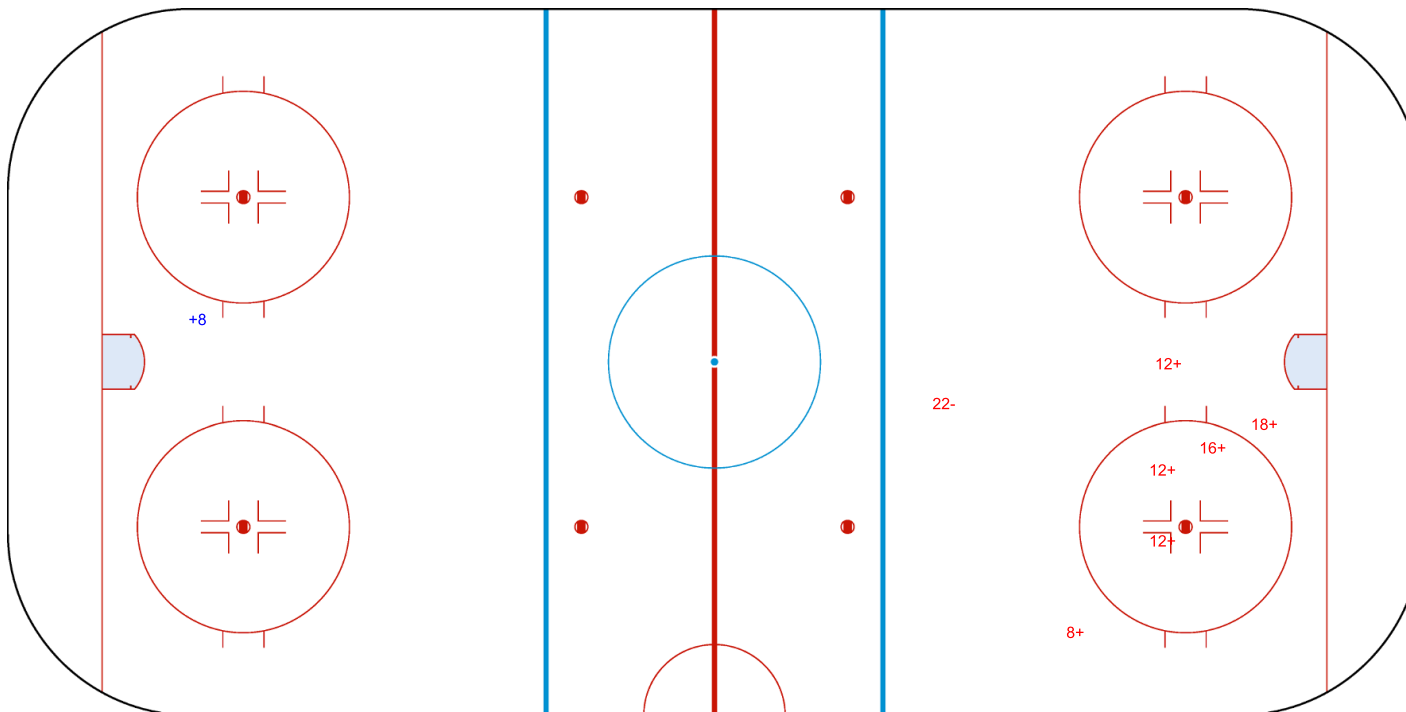

GK 25 of TPE

TPE → Overtime ← MEX

Shots by TPE

Goals (o): 0 SSG (+): 6
SSP (>): 0 SPG (-): 1

GK 25 of MEX

| Legend: | |
|------------|---------------------------|
| GK | Goalkeeper |
| SPG | Shots past goal |
| SSG | Shots saved by goalkeeper |
| SSP | Shots saved by player |