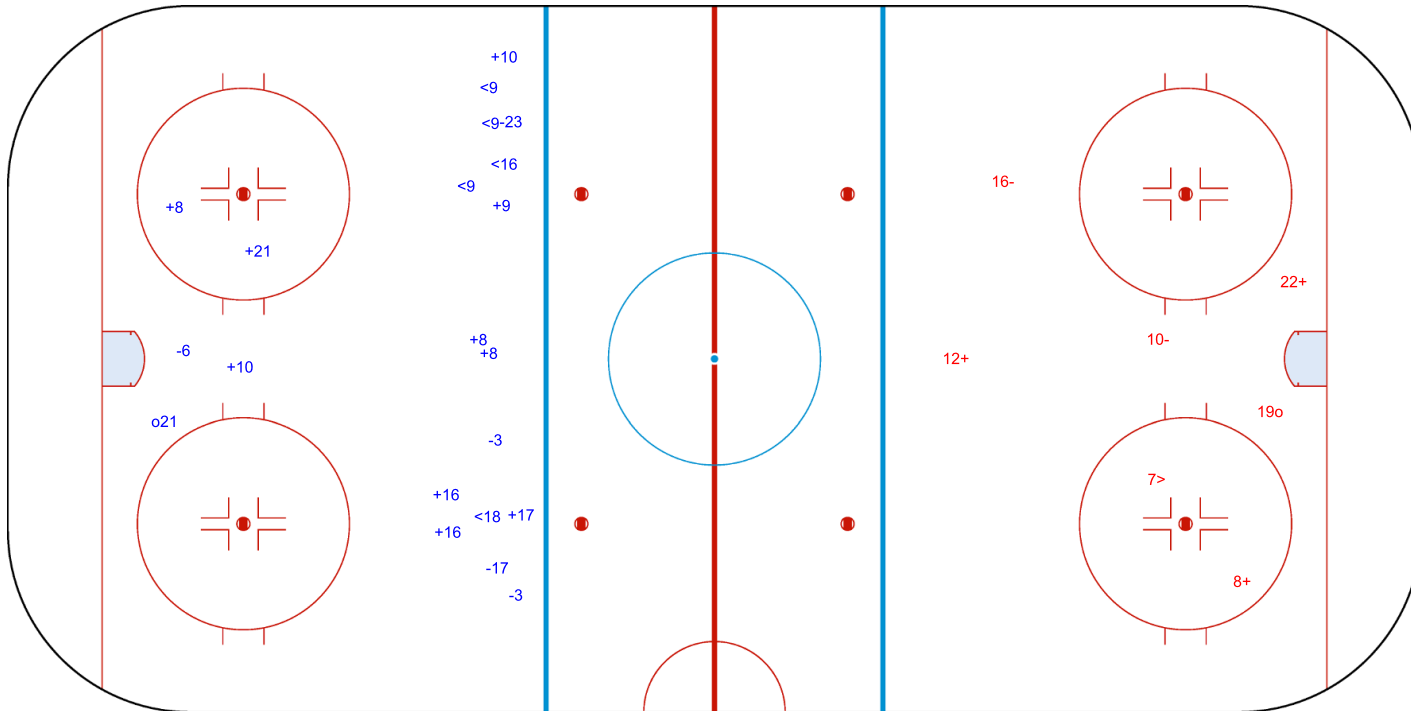

SHOT CHART
MEX - TPE

Shots by MEX
Goals (o): 1
SSG (+): 10
SSP (-): 5
SPG (-): 5

GK 25 of TPE

TPE → 1st Period ← MEX

Shots by TPE
Goals (o): 1
SSG (+): 3
SSP (>): 1
SPG (-): 2

GK 25 of MEX

Shots by TPE

Goals (o): 1 SSG (+): 11
SSP (<): 1 SPG (-): 3

GK 25 of MEX

2nd Period

Shots by MEX

Goals (o): 1 SSG (+): 9
SSP (>): 0 SPG (-): 3

GK 25 of TPE

Shots by MEX

Goals (o): 3 SSG (+): 9

SSP (<): 1 SPG (-): 1