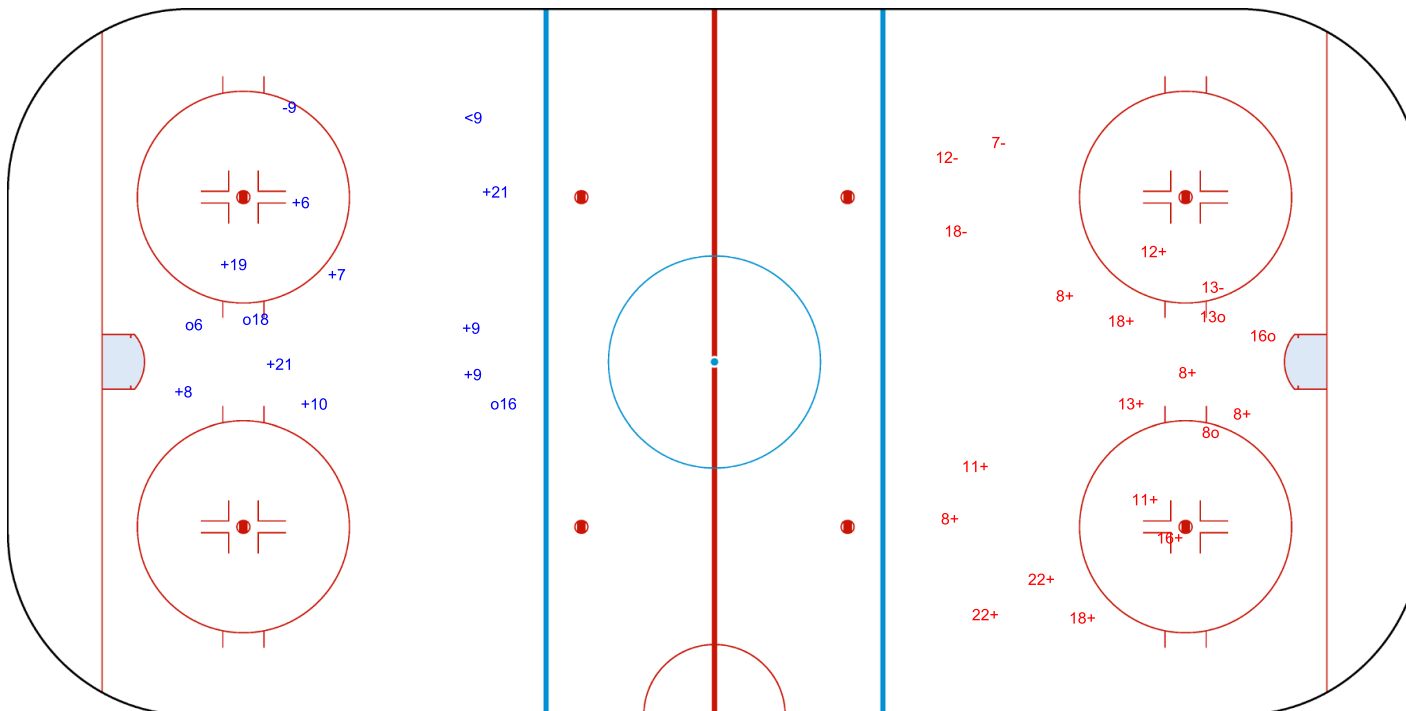

GK 25 of TPE

3rd Period

Shots by TPE

Goals (o): 3 SSG (+): 13

SSP (>): 0 SPG (-): 4

GK 25 of MEX

Shots by MEX

Goals (o): 0 SSG (+): 1
SSP (<): 0 SPG (-): 0