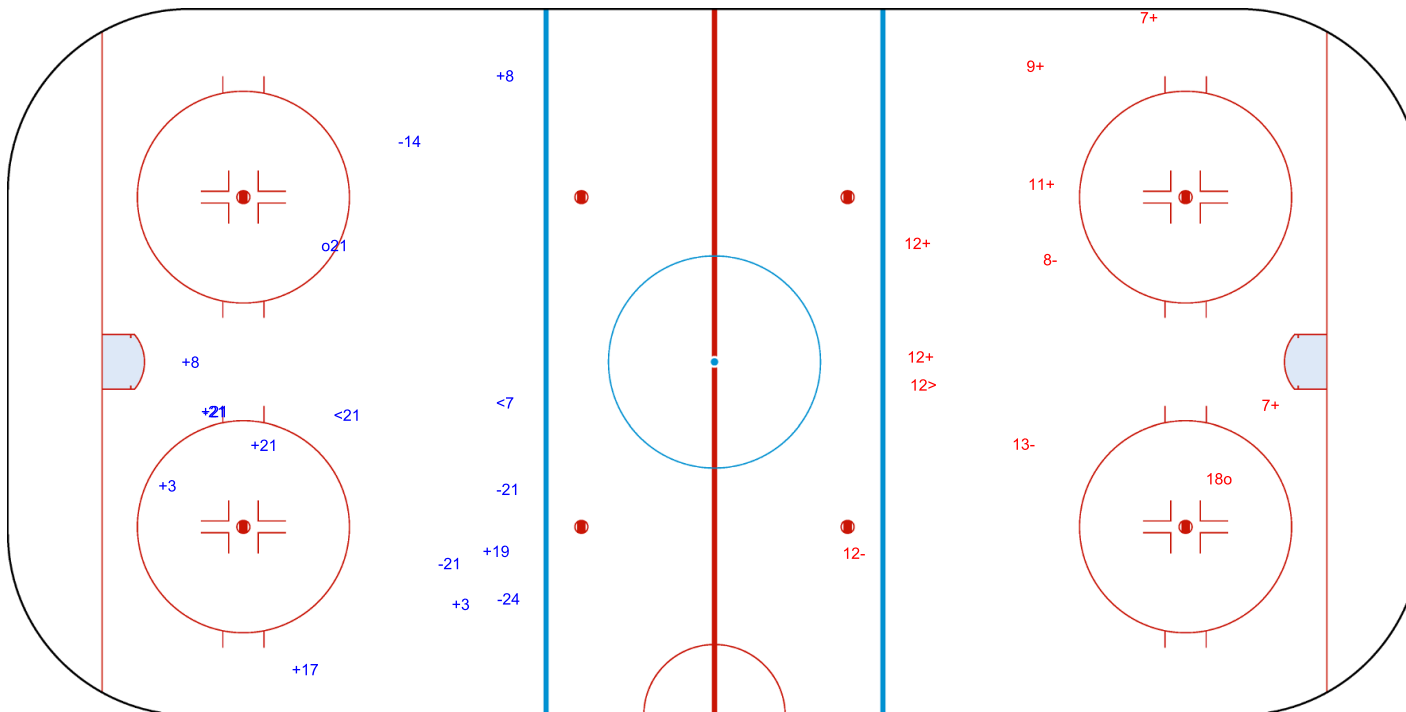

SHOT CHART

ISR - TPE

1st Period

Shots by ISR
Goals (o): 1
SSP (<): 2
SSG (+): 8
SPG (-): 5

GK 1 of TPE

Shots by TPE
Goals (o): 1
SSP (>): 1
SSG (+): 6
SPG (-): 3

GK 25 of ISR

Shots by TPE

Goals (o): 1 SSG (+): 14

SSP (<): 1 SPG (-): 2

o11

GK 25 of ISR

ISR → 2nd Period ← TPE

Shots by ISR

Goals (o): 0 SSG (+): 11

SSP (>): 0 SPG (-): 1