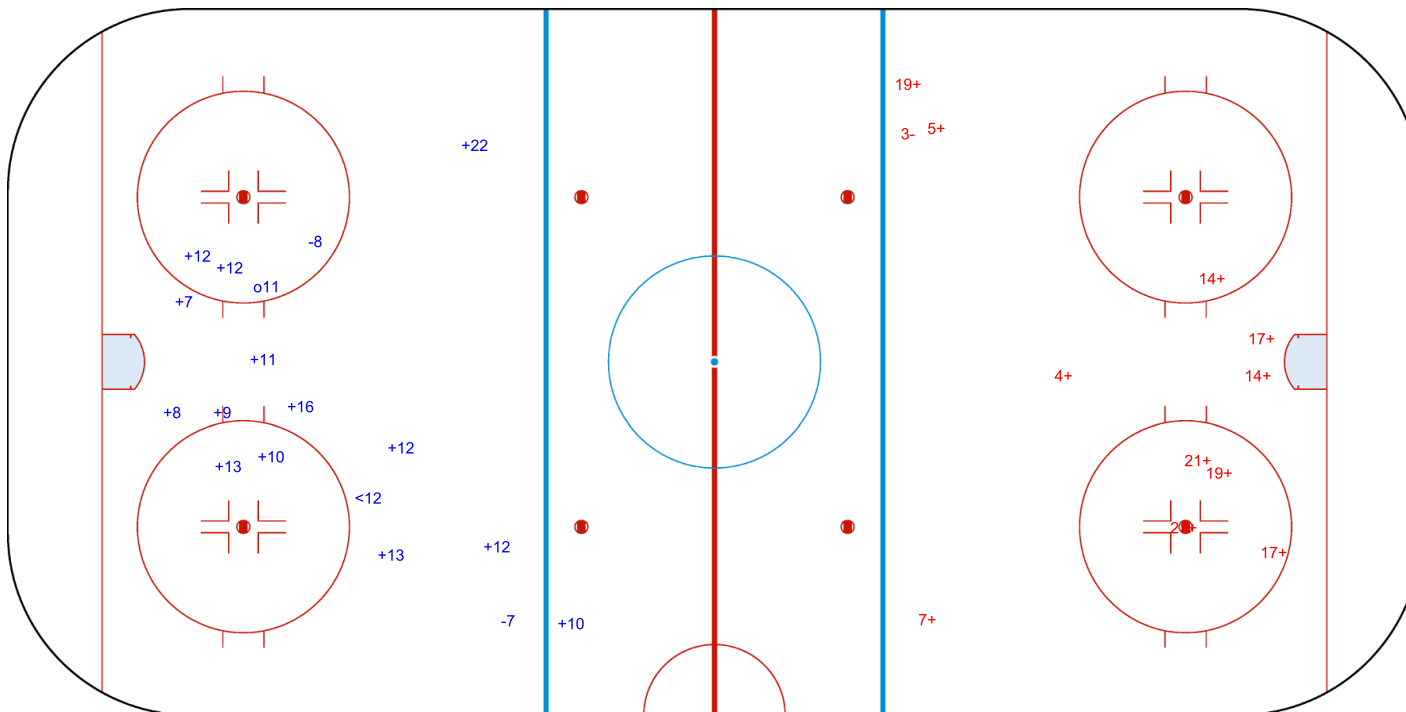

SHOT CHART

ISR - TPE

1st Period

Shots by ISR
Goals (o): 1
SSP (<): 2
SSG (+): 8
SPG (-): 5

GK 1 of TPE

Shots by TPE
Goals (o): 1
SSP (>): 1
SSG (+): 6
SPG (-): 3

GK 25 of ISR

Shots by TPE

Goals (o): 1 SSG (+): 14

SSP (<): 1 SPG (-): 2

o11

GK 25 of ISR

ISR → 2nd Period ← TPE

Shots by ISR

Goals (o): 0 SSG (+): 11

SSP (>): 0 SPG (-): 1

GK 1 of TPE

Shots by ISR

Goals (o): 3 SSG (+): 8
SSP (-): 0 SPG (-): 3

GK 1 of TPE

TPE

3rd Period

ISR

Shots by TPE