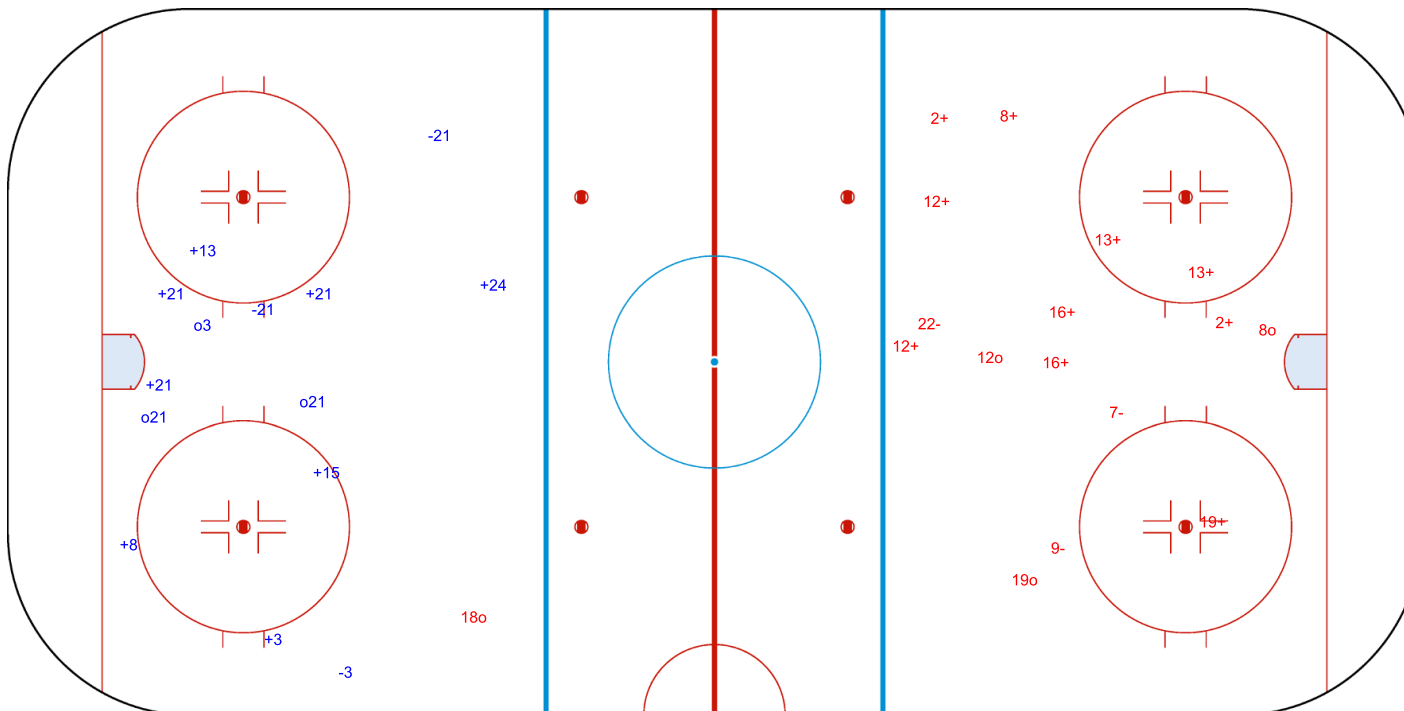

Shots by ISR

Goals (o): 3   SSG (+): 8
SSP (-): 0   SPG (-): 3

GK 1 of TPE

TPE

3rd Period

ISR

Shots by TPE

Goals (o): 4   SSG (+): 10
SSP (>): 0   SPG (-): 3

GK 25 of ISR

ENG

Legend:	ENG Empty net goal	GK Goalkeeper	SPG Shots past goal	SSG Shots saved by goalkeeper	SSP Shots saved by player