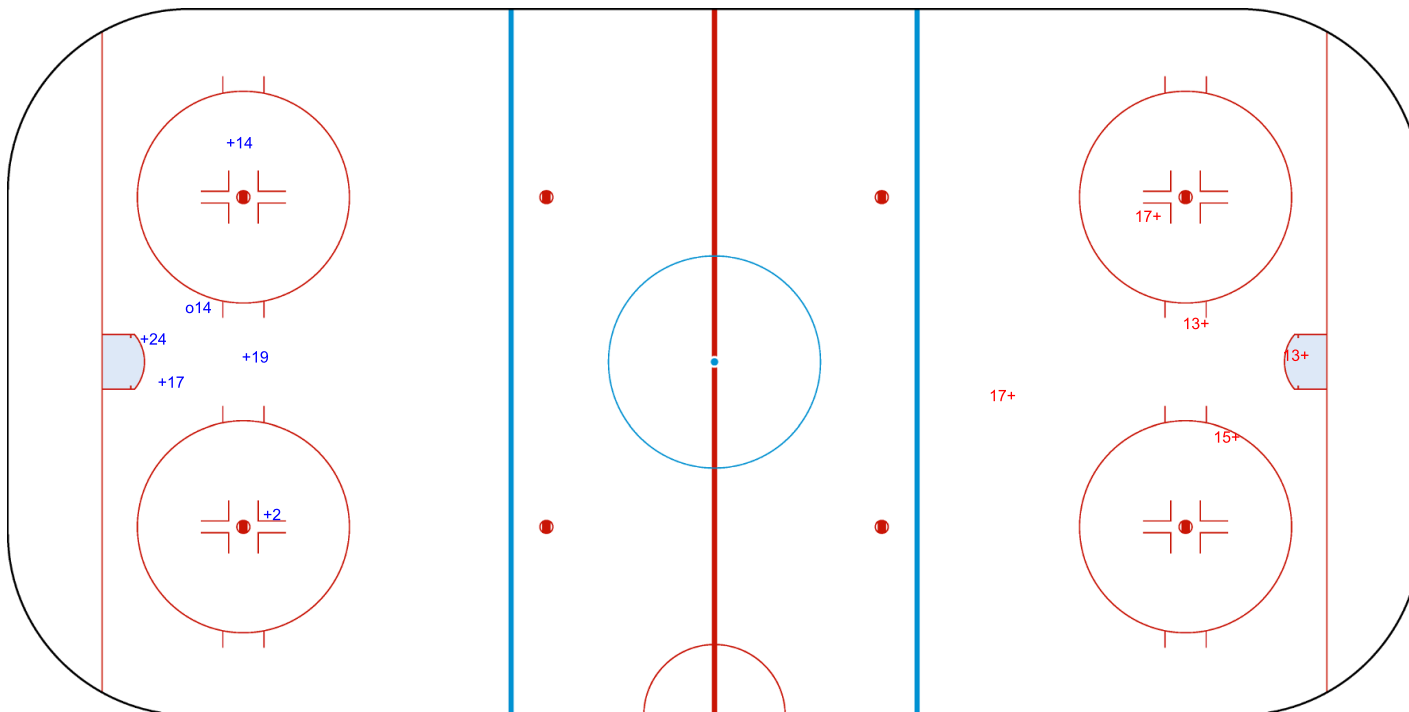

3rd Period

Shots by TUR

Goals (o): 0 SSG (+): 5
SSP (>): 0 SPG (-): 0

GK 25 of NED

Legend:					
GK	Goalkeeper	SPG	Shots past goal	SSG	Shots saved by goalkeeper
				SSP	Shots saved by player