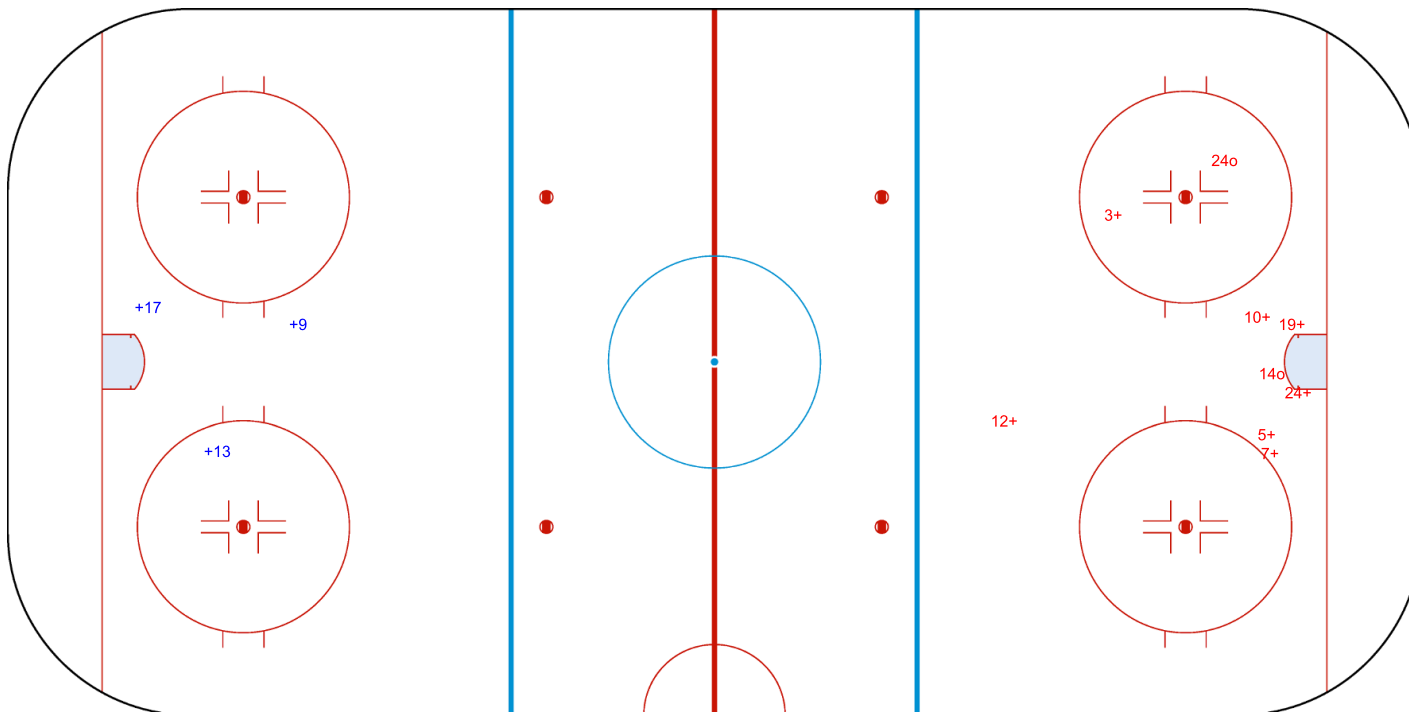

Shots by TUR

Goals (o): 0   SSG (+): 3

SSP (<): 0   SPG (-): 0

GK 25 of NED

2nd Period

Shots by NED

Goals (o): 2   SSG (+): 7

SSP (>): 0   SPG (-): 0

GK 1 of TUR