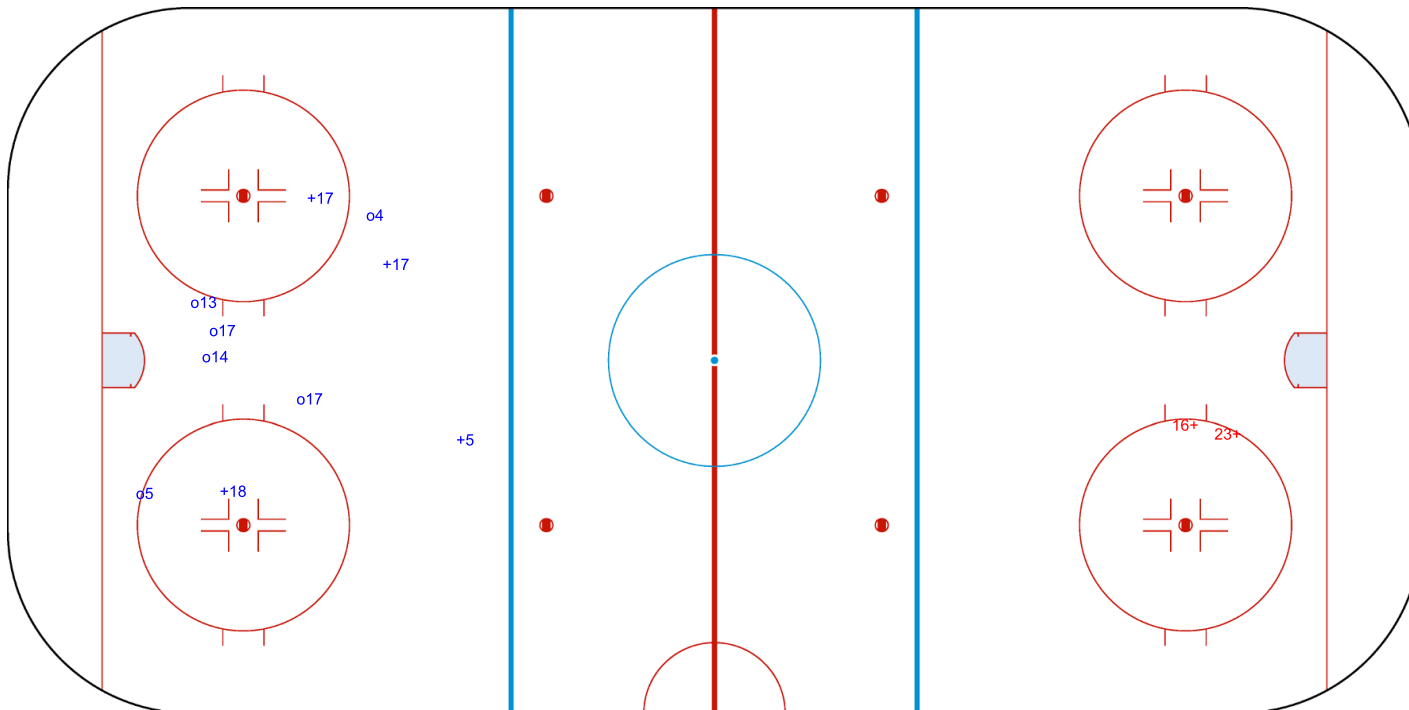

SHOT CHART

TUR - NED

1st Period

Shots by NED
Goals (o): 6
SSP (<): 0

SSG (+): 4
SPG (-): 0

GK 1 of TUR

GK 25 of TUR

Shots by TUR