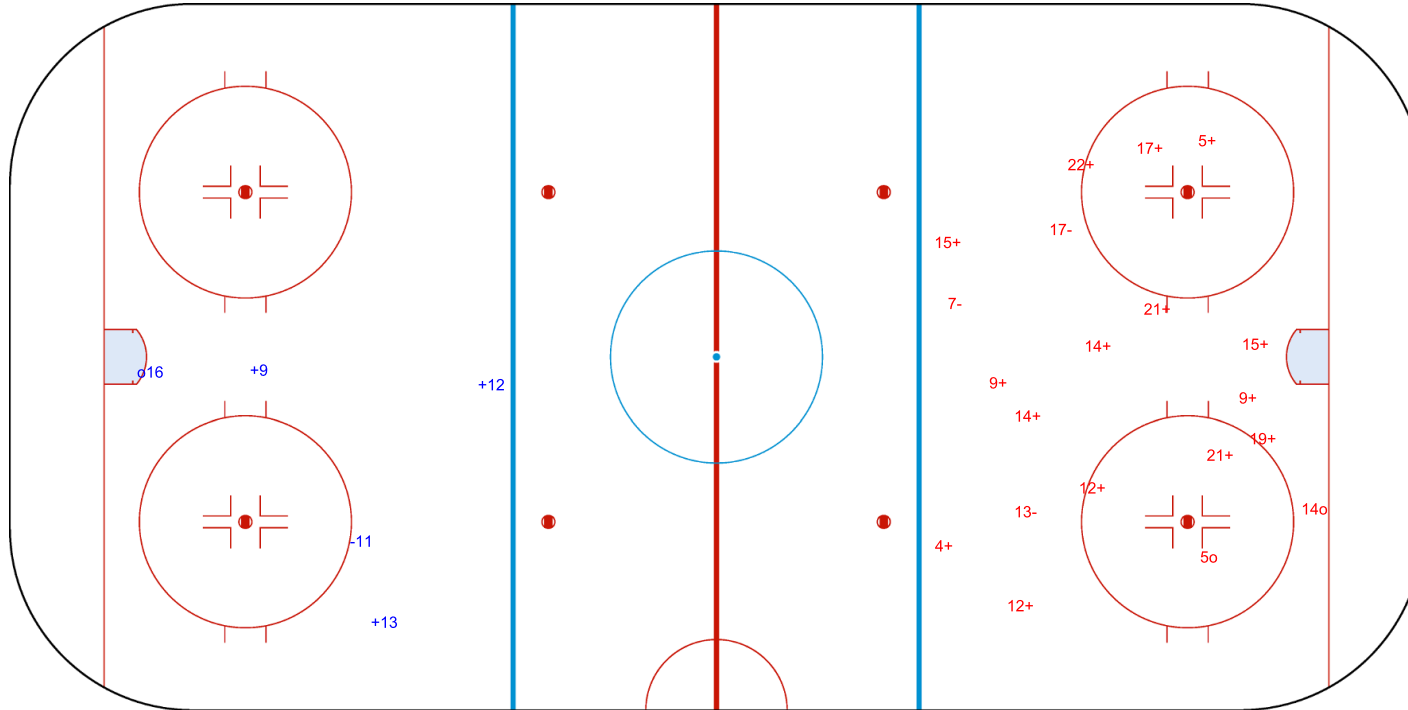

SHOT CHART  
 NED - TPE

Shots by TPE  
 Goals (o): 1    SSG (+): 3  
 SSP (<): 0    SPG (-): 1

GK 25 of NED

1st Period

Shots by NED  
 Goals (o): 2    SSG (+): 15  
 SSP (>): 0    SPG (-): 3

GK 25 of TPE

Shots by NED  
 Goals (o): 4    SSG (+): 9  
 SSP (<): 0    SPG (-): 0

GK 25 of TPE

TPE →    2nd Period    ← NED

Shots by TPE  
 Goals (o): 0    SSG (+): 9  
 SSP (>): 1    SPG (-): 1

GK 25 of NED

Shots by TPE  
 Goals (o): 0    SSG (+): 7  
 SSP (-): 2    SPG (-): 4

GK 25 of NED