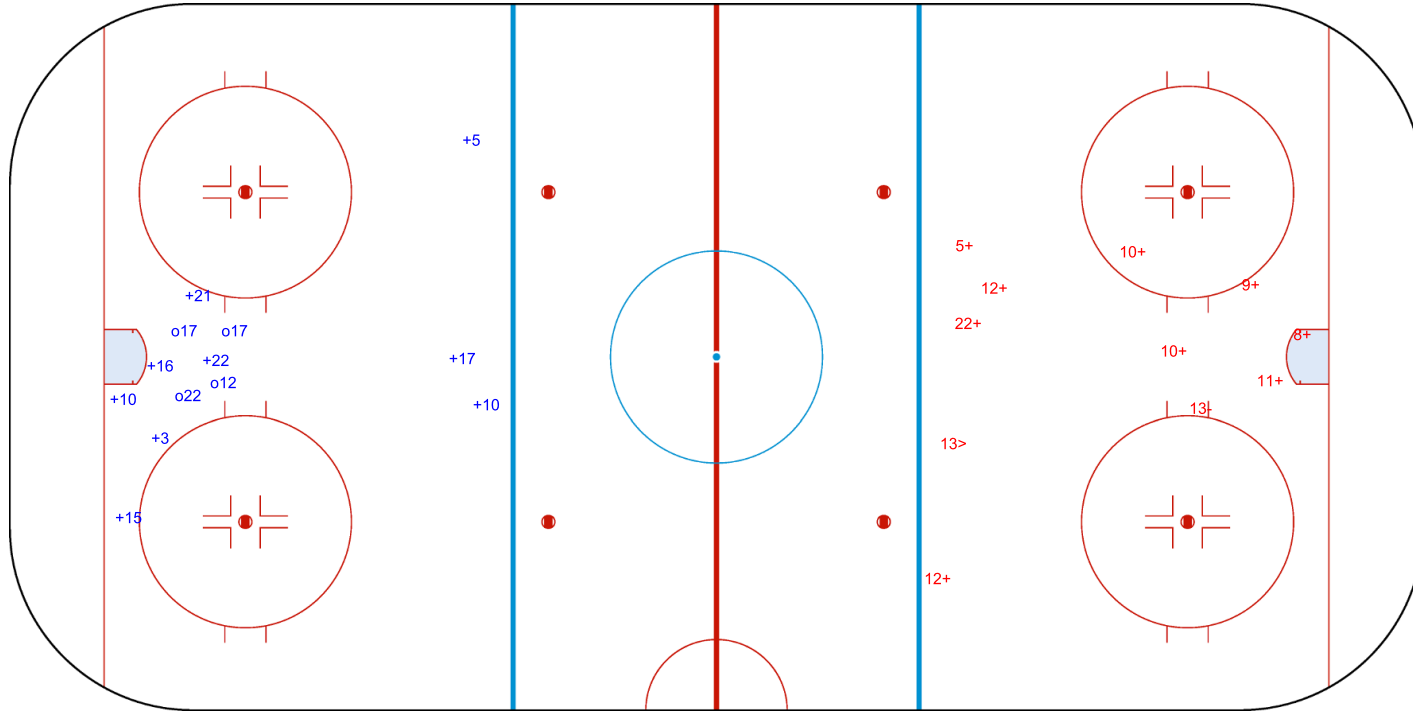

SHOT CHART  
 NED - TPE

Shots by TPE  
 Goals (o): 1    SSG (+): 3  
 SSP (<): 0    SPG (-): 1

GK 25 of NED

1st Period

Shots by NED  
 Goals (o): 2    SSG (+): 15  
 SSP (>): 0    SPG (-): 3

GK 25 of TPE

Shots by NED  
 Goals (o): 4    SSG (+): 9  
 SSP (<): 0    SPG (-): 0

GK 25 of TPE

TPE →    2nd Period    ← NED

Shots by TPE  
 Goals (o): 0    SSG (+): 9  
 SSP (>): 1    SPG (-): 1

GK 25 of NED

Shots by TPE  
 Goals (o): 0    SSG (+): 7  
 SSP (-): 2    SPG (-): 4

GK 25 of NED