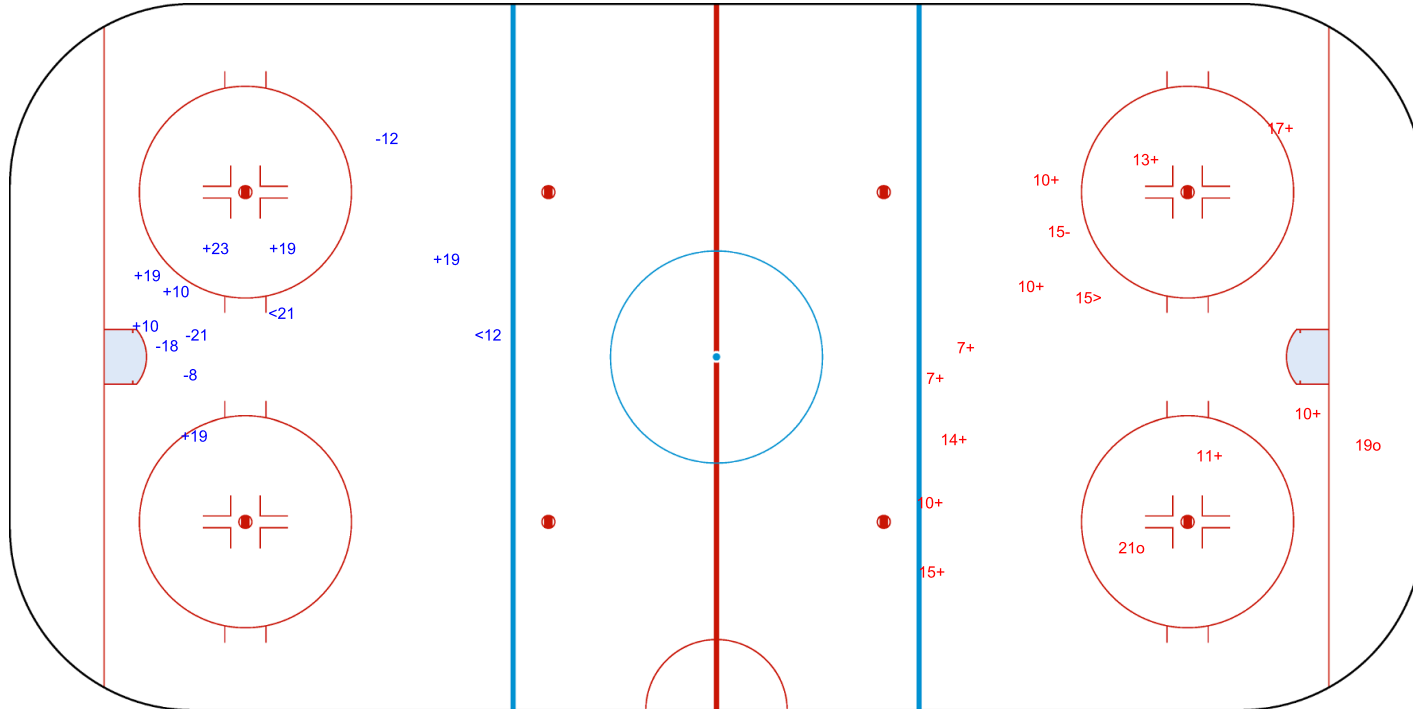

Shots by TPE
Goals (o): 0   SSG (+): 7
SSP (-): 2   SPG (-): 4

GK 25 of NED

NED →   3rd Period   ← **TPE**

Shots by NED
Goals (o): 2   SSG (+): 11
SSP (>): 1   SPG (-): 1

GK 25 of TPE

Legend:	GK Goalkeeper	SPG Shots past goal	SSG Shots saved by goalkeeper	SSP Shots saved by player