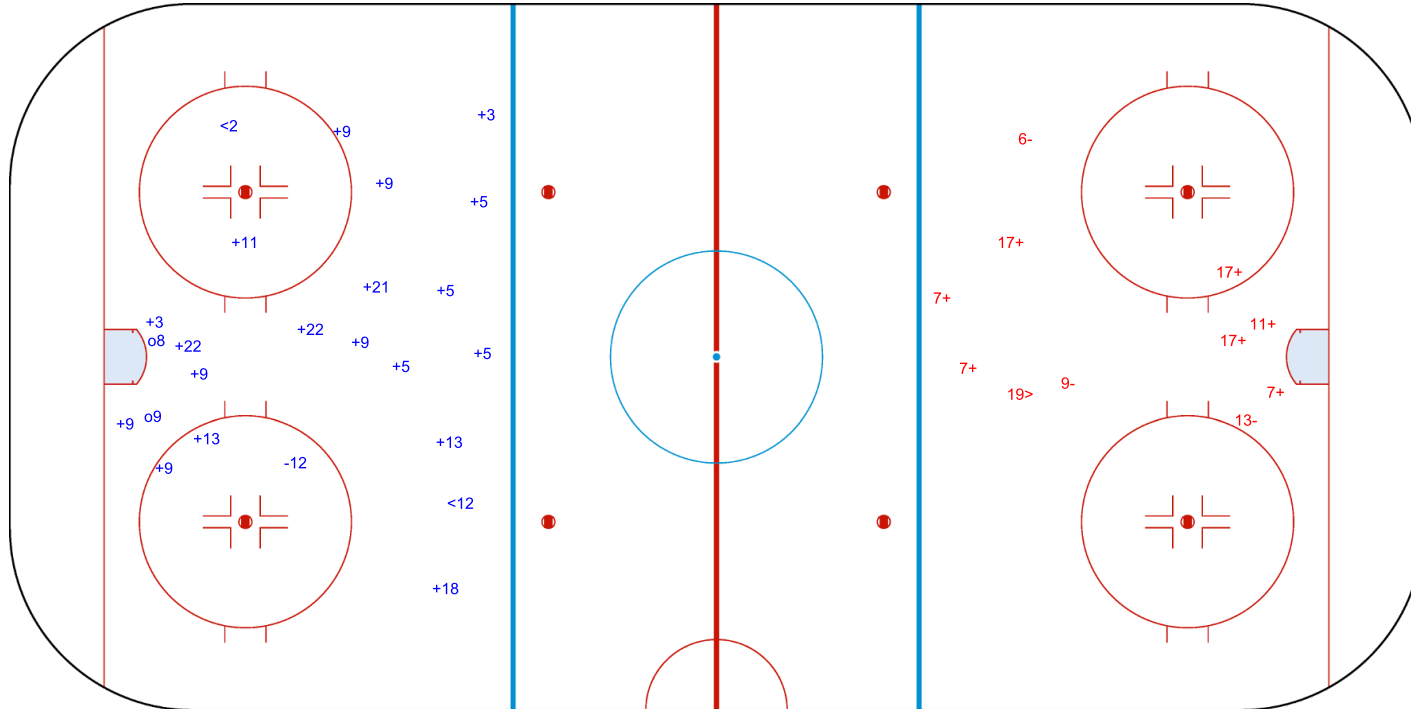

SHOT CHART
 BEL - NED

Shots by BEL
 Goals (o): 2 SSG (+): 19
 SSP (<): 2 SPG (-): 1

GK 25 of NED

1st Period

Shots by NED
 Goals (o): 0 SSG (+): 7
 SSP (>): 1 SPG (-): 3

GK 20 of BEL

Shots by NED

Goals (o): 1 SSG (+): 5
 SSP (<): 2 SPG (-): 4