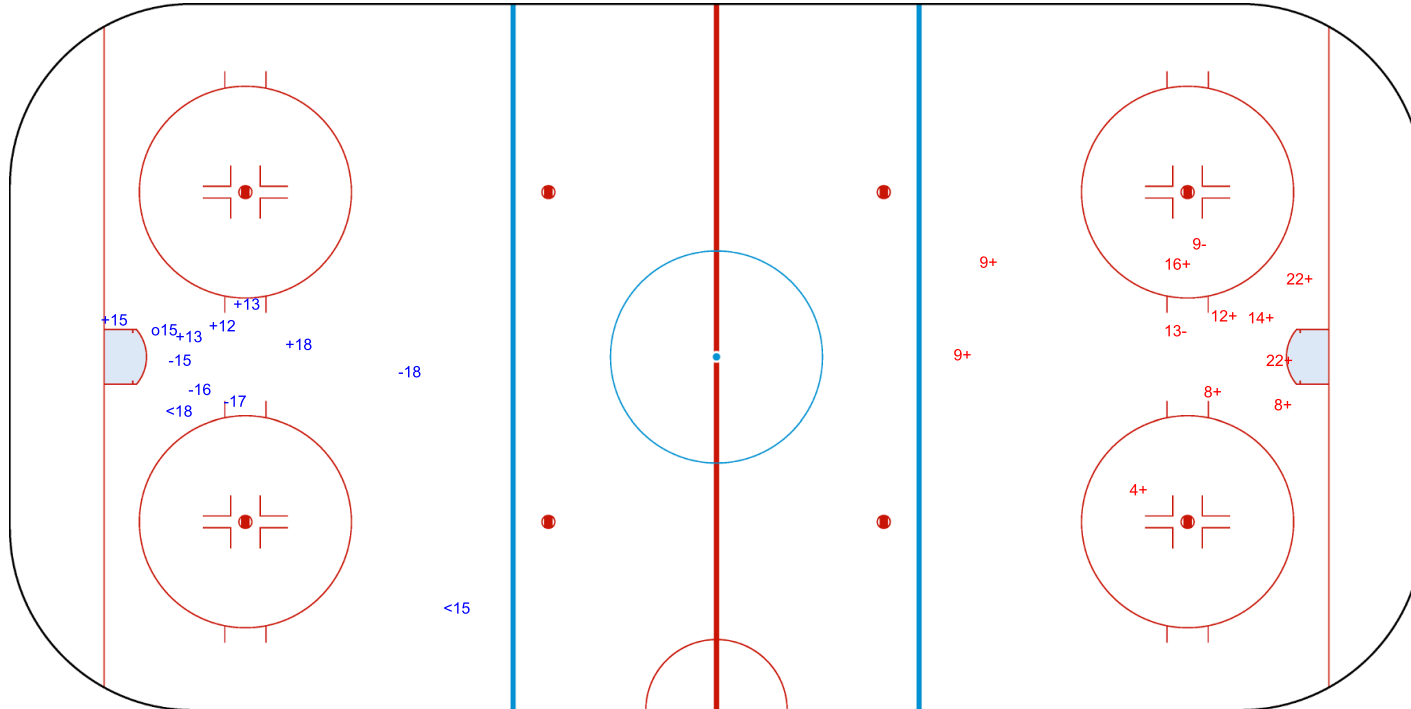

o15

GK 20 of BEL

2nd Period

Shots by BEL

Goals (o): 0 SSG (+): 10
 SSP (>): 0 SPG (-): 2

GK 25 of NED

Shots by BEL
 Goals (o): 0 SSG (+): 5
 SSP (-): 1 SPG (-): 0

GK 25 of NED