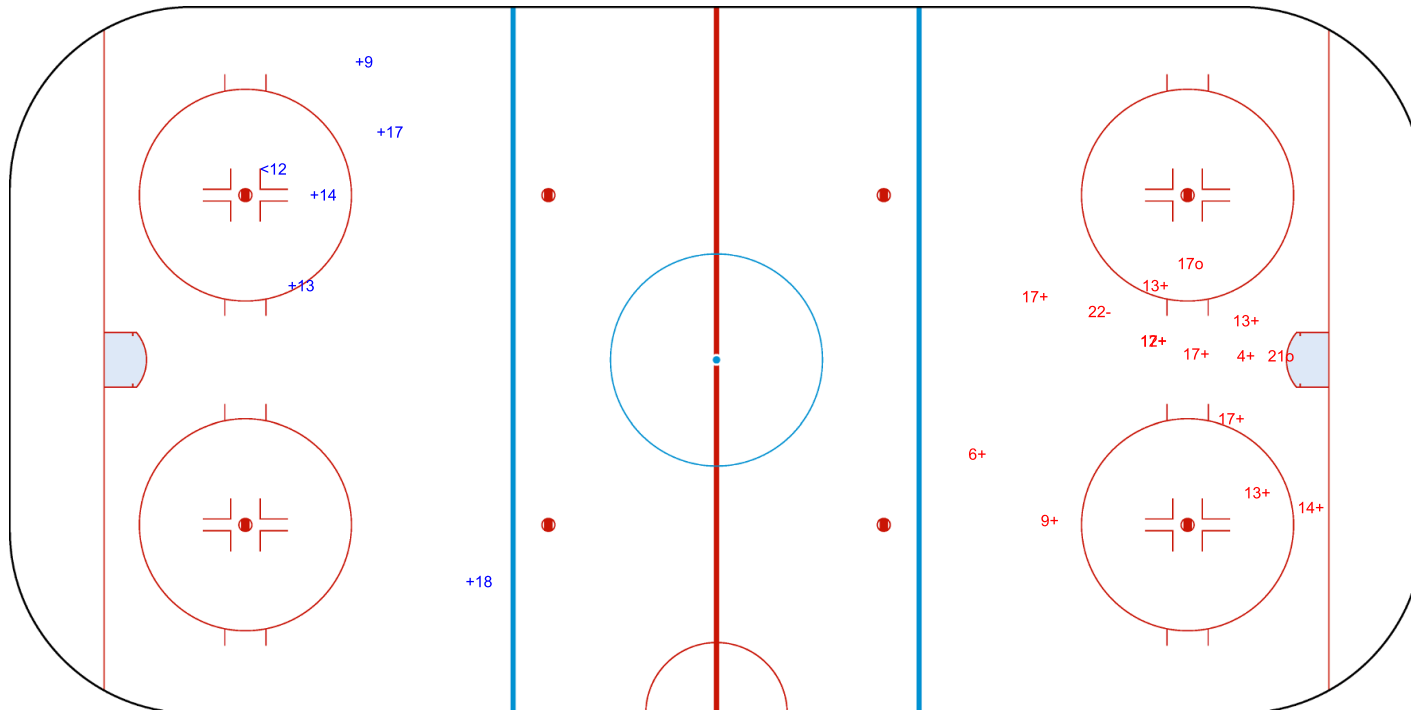

Shots by BEL
Goals (o): 0   SSG (+): 5
SSP (-): 1   SPG (-): 0

GK 25 of NED

3rd Period

Shots by NED
Goals (o): 3   SSG (+): 12
SSP (>): 0   SPG (-): 1

GK 20 of BEL

Legend:		
GK	Goalkeeper	
SPG	Shots past goal	
SSG	Shots saved by goalkeeper	
SSP	Shots saved by player