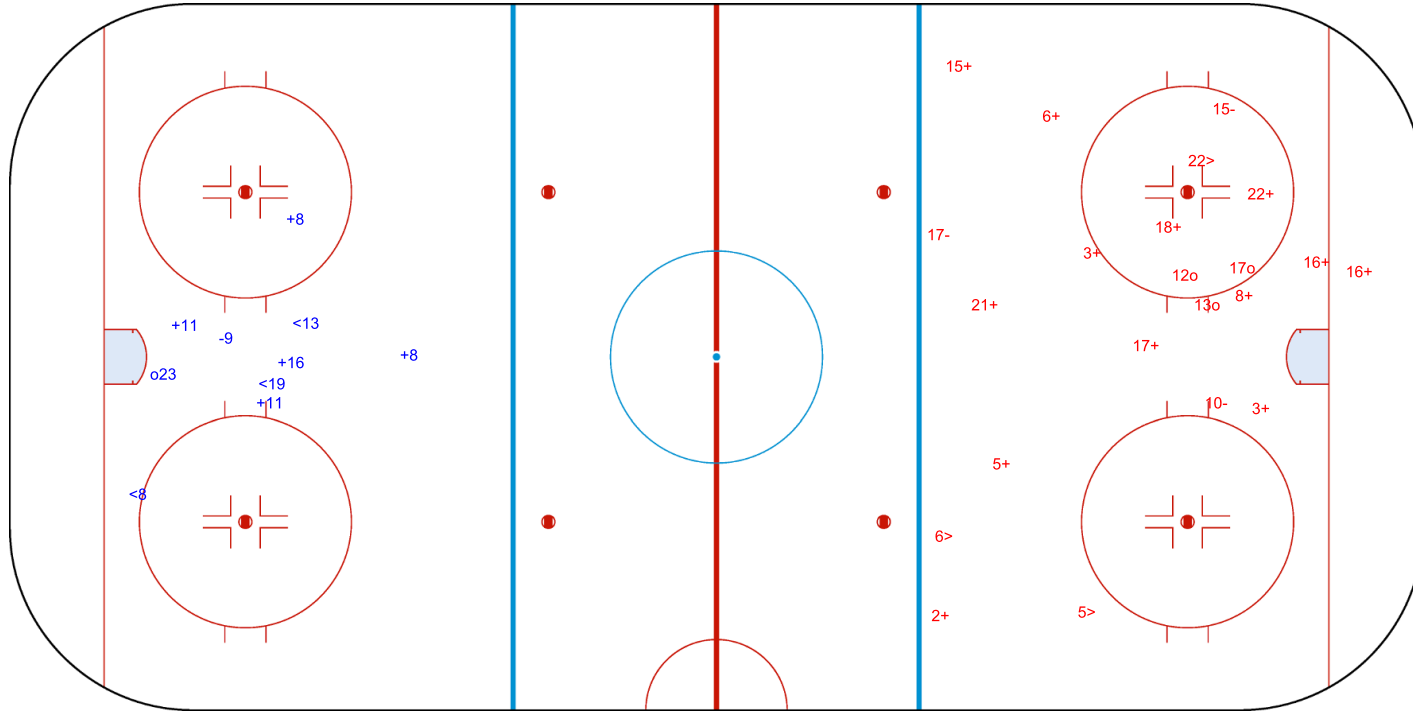

SHOT CHART
 TPE - CHN

Shots by CHN
 Goals (o): 2 SSG (+): 7
 SSP (-): 1 SPG (-): 3

GK 20 of TPE

TPE → 1st Period ← CHN

Shots by TPE
 Goals (o): 2 SSG (+): 6
 SSP (>): 3 SPG (-): 1

GK 25 of CHN

Shots by TPE
 Goals (o): 1 SSG (+): 5
 SSP (<): 3 SPG (-): 1

GK 25 of CHN

CHN → 2nd Period ← TPE

Shots by CHN
 Goals (o): 3 SSG (+): 13
 SSP (>): 3 SPG (-): 3

GK 20 of TPE

Shots by CHN

Goals (o): 3 SSG (+): 11
 SSP (-): 3 SPG (-): 1

GK 20 of TPE

TPE → 3rd Period ← CHN