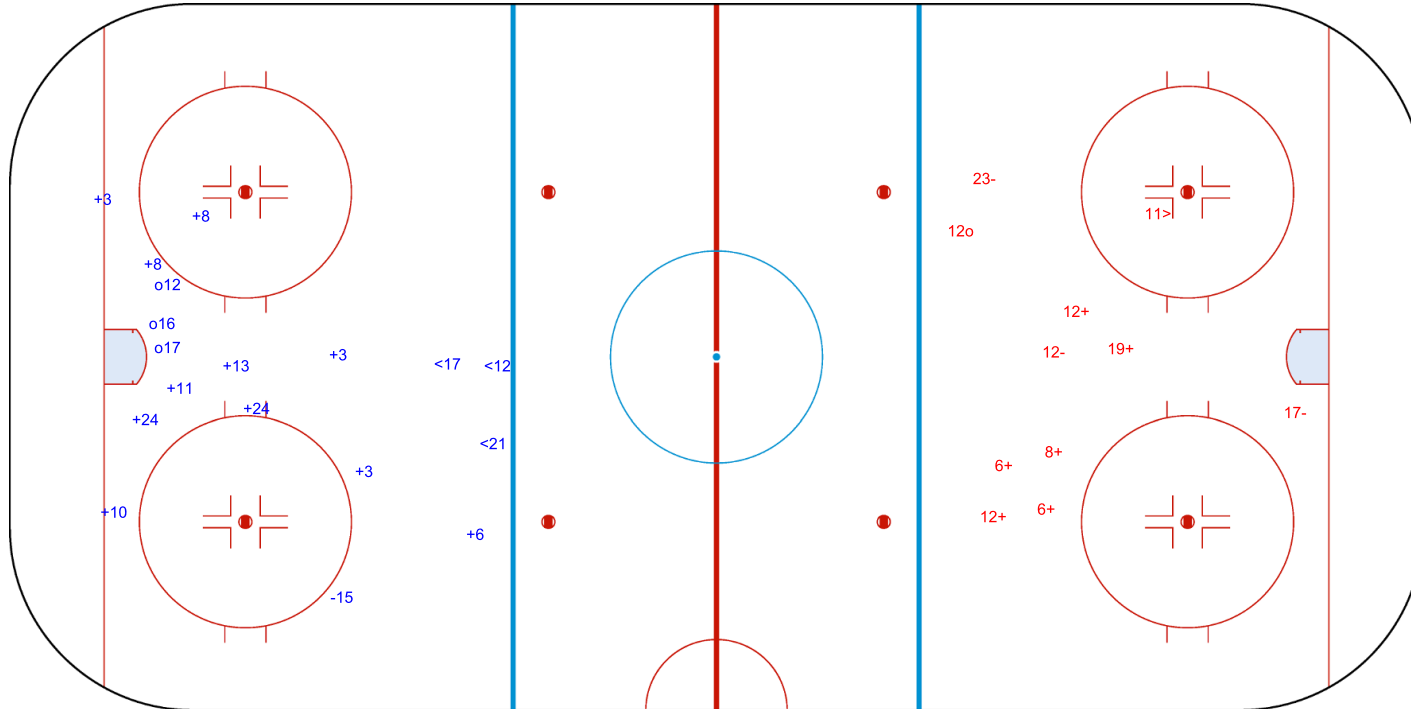

Shots by CHN

Goals (o): 3   SSG (+): 11
SSP (-): 3   SPG (-): 1

GK 20 of TPE

TPE → 3rd Period ← CHN

Shots by TPE

Goals (o): 1   SSG (+): 6
SSP (>): 1   SPG (-): 3

GK 25 of CHN

Legend:	GK Goalkeeper	SPG Shots past goal	SSG Shots saved by goalkeeper	SSP Shots saved by player