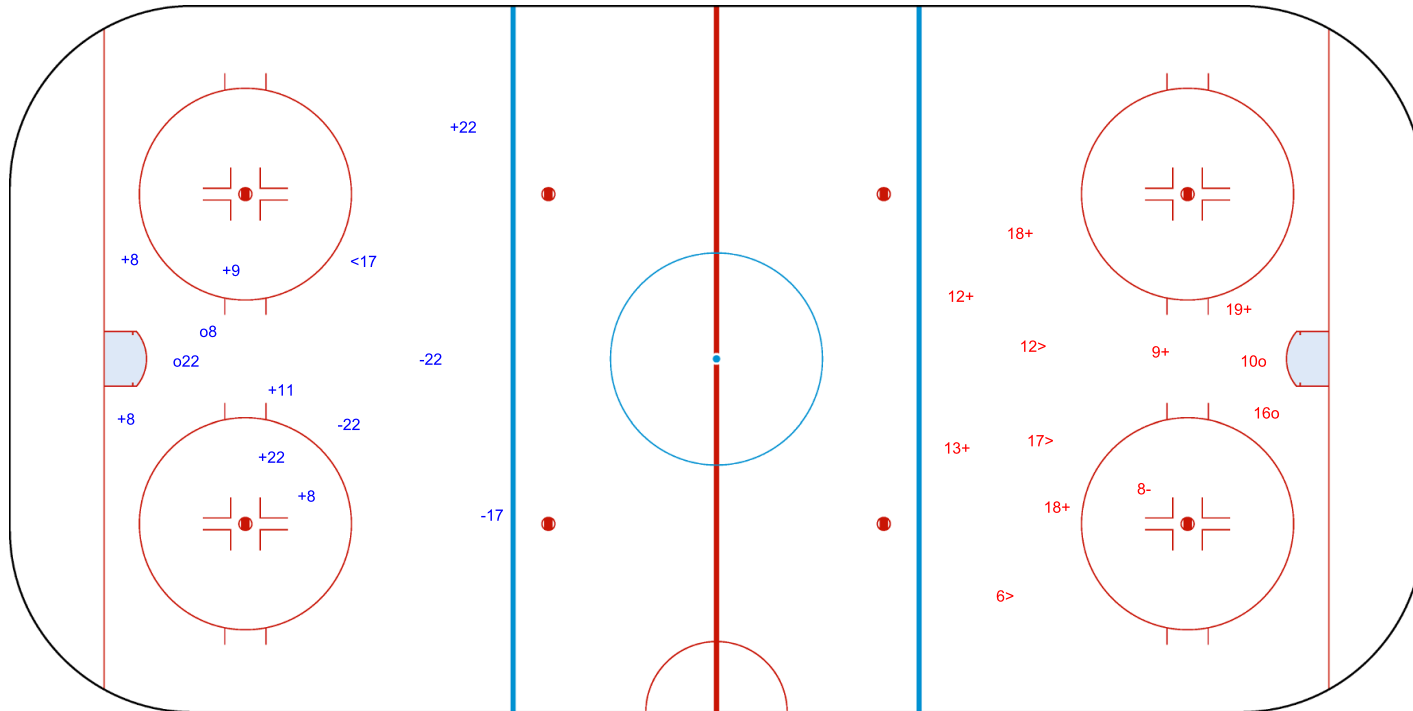

SHOT CHART
 TPE - CHN

Shots by CHN
 Goals (o): 2 SSG (+): 7
 SSP (-): 1 SPG (-): 3

GK 20 of TPE

TPE → 1st Period ← CHN

Shots by TPE
 Goals (o): 2 SSG (+): 6
 SSP (>): 3 SPG (-): 1

GK 25 of CHN

Shots by TPE
 Goals (o): 1 SSG (+): 5
 SSP (<): 3 SPG (-): 1

GK 25 of CHN

CHN → 2nd Period ← TPE

Shots by CHN
 Goals (o): 3 SSG (+): 13
 SSP (>): 3 SPG (-): 3

GK 20 of TPE

Shots by CHN

Goals (o): 3 SSG (+): 11
 SSP (-): 3 SPG (-): 1

GK 20 of TPE

TPE → 3rd Period ← CHN