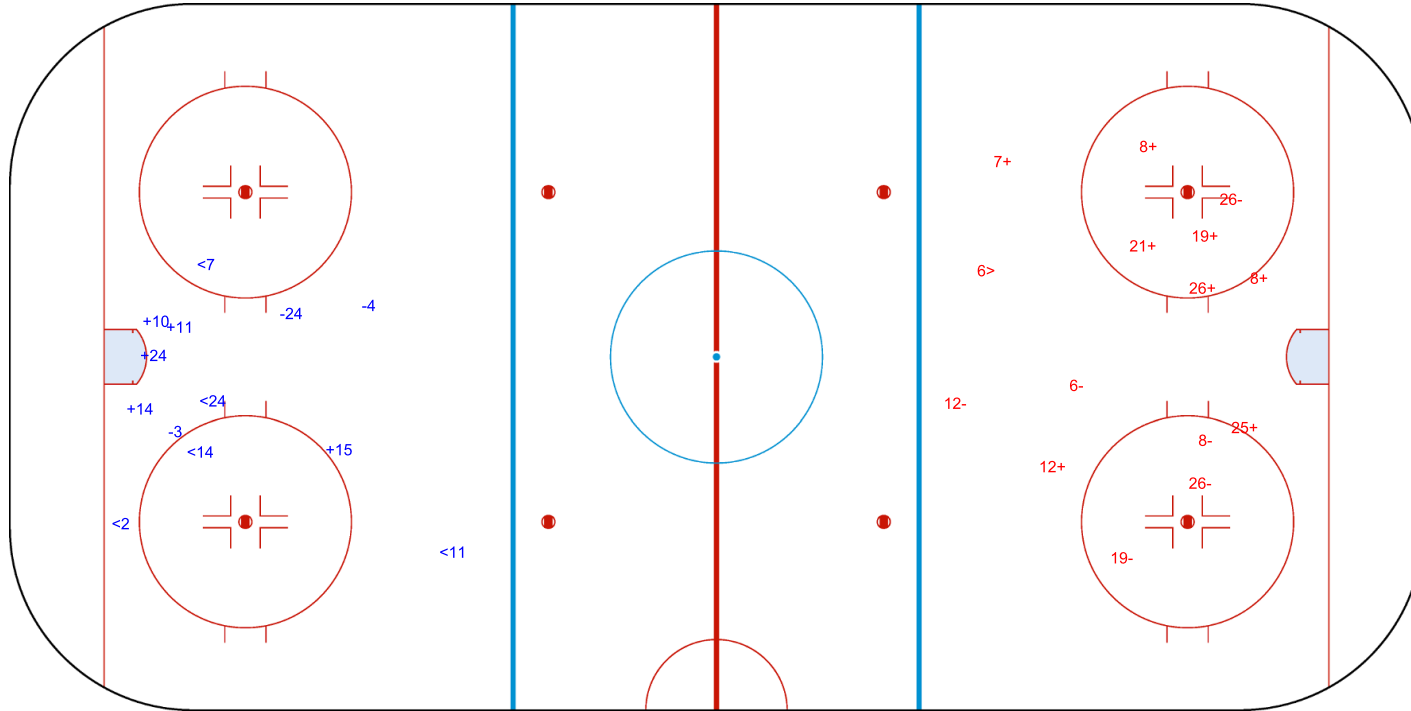

3rd Period

Shots by SWE

Goals (o): 0 SSG (+): 8
SSP (>): 1 SPG (-): 6

GK 31 of JPN

Legend:	GK Goalkeeper	SPG Shots past goal	SSG Shots saved by goalkeeper	SSP Shots saved by player
----------------	----------------------	----------------------------	--------------------------------------	----------------------------------