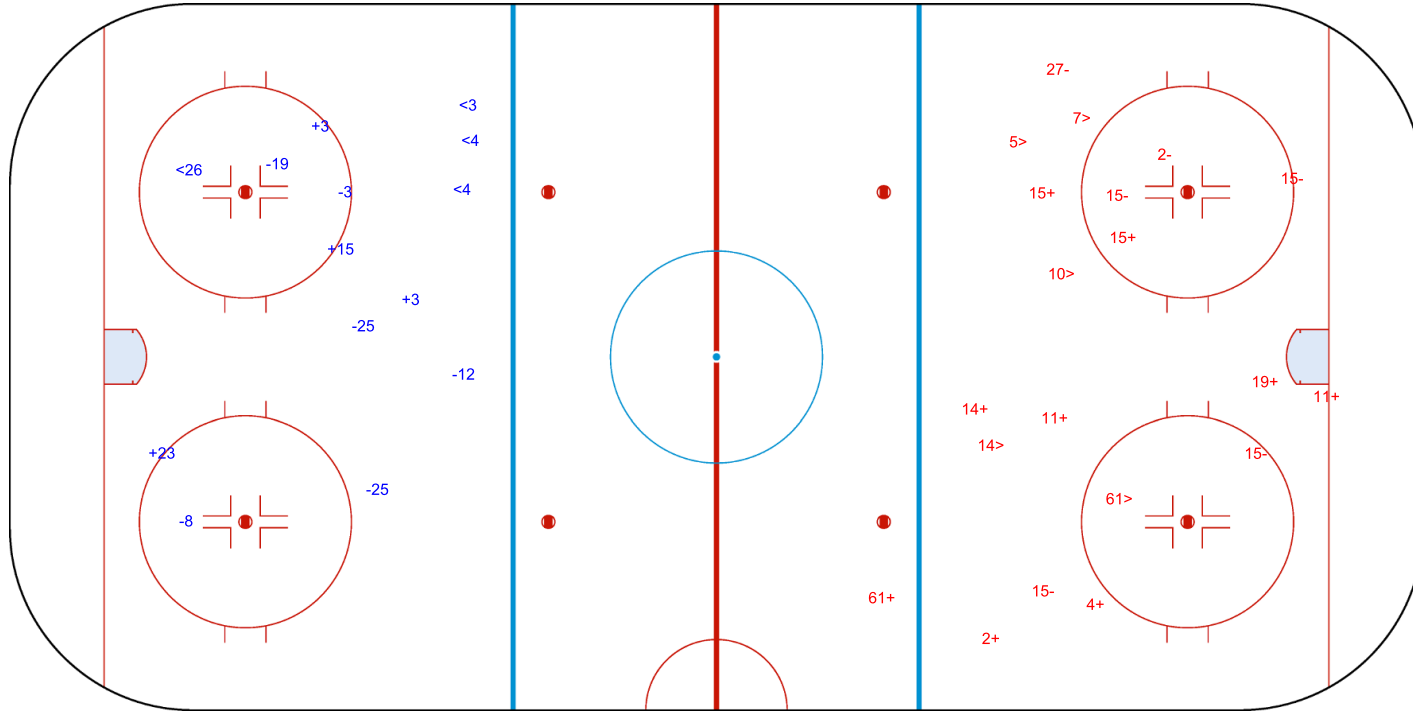

SHOT CHART
JPN - SWE

Shots by JPN
Goals (o): 0
SSG (+): 9
SSP (-): 2

GK 30 of SWE

1st Period

Shots by SWE
Goals (o): 1
SSG (+): 11
SSP (+): 2

GK 31 of JPN

Shots by SWE

Goals (o): 0 SSG (+): 4
SSP (<): 4 SPG (-): 6

GK 31 of JPN

2nd Period

Shots by JPN

Goals (o): 0 SSG (+): 9
SSP (>): 5 SPG (-): 6

GK 30 of SWE

Shots by JPN

Goals (o): 0 SSG (+): 5
SSP (-): 5 SPG (-): 3

GK 30 of SWE