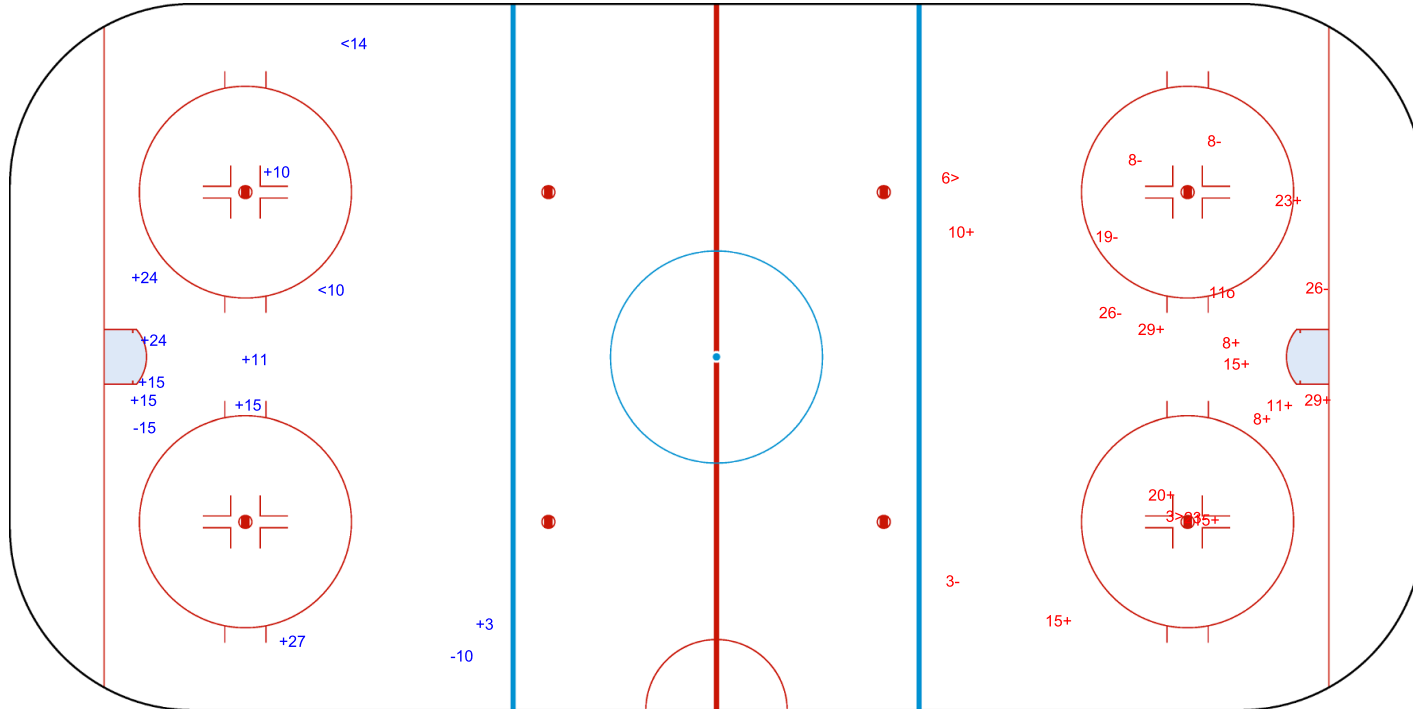

SHOT CHART
JPN - SWE

Shots by JPN
Goals (o): 0
SSG (+): 9
SSP (-): 2

GK 30 of SWE

1st Period

Shots by SWE
Goals (o): 1
SSG (+): 11
SSP (+): 2

GK 31 of JPN

Shots by SWE

Goals (o): 0 SSG (+): 4
SSP (<): 4 SPG (-): 6