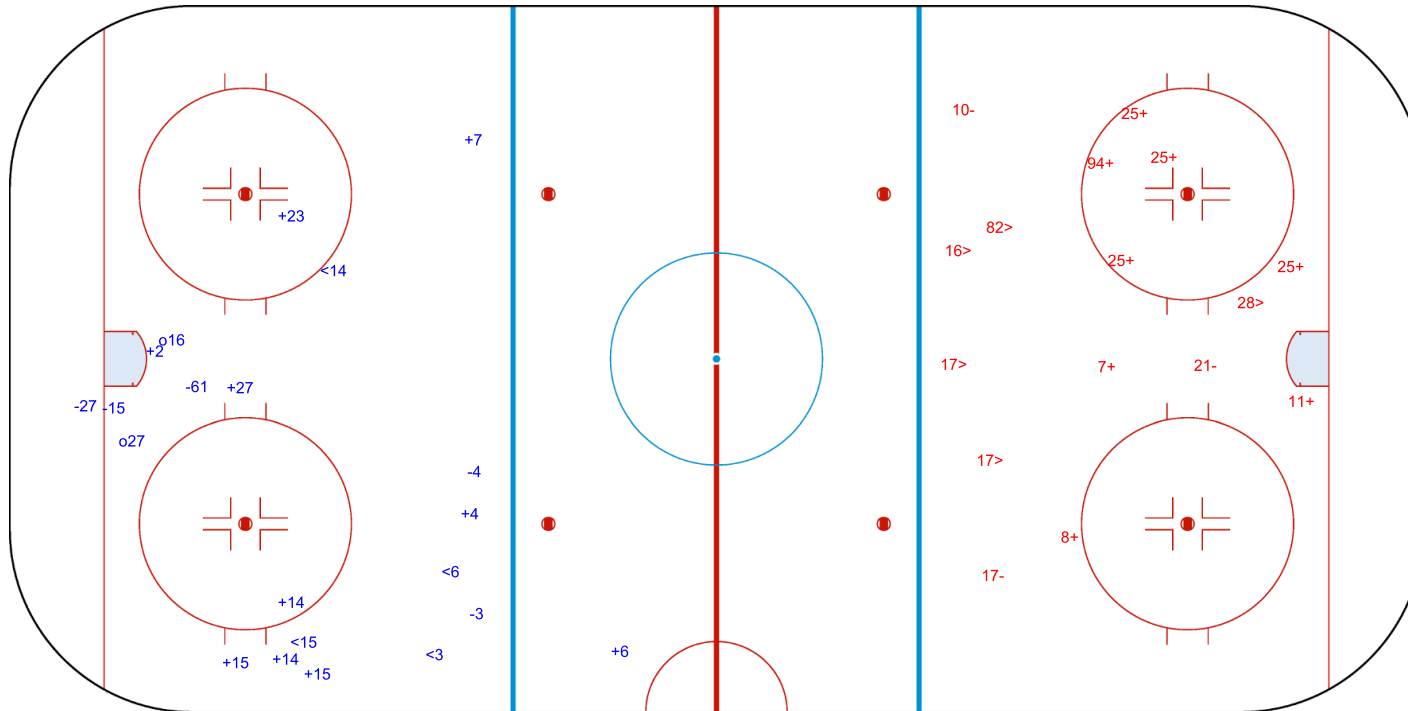

SHOT CHART
SUI - JPN

Shots by JPN
Goals (o): 2 SSG (+): 10
SSP (<): 4 SPG (-): 5

SUI 1st Period JPN

Shots by SUI
Goals (o): 0 SSG (+): 8
SSP (>): 5 SPG (-): 3

Shots by SUI
Goals (o): 2
SSP (<): 9
SSG (+): 11
SPG (-): 10

JPN → 2nd Period ← SUI

Shots by JPN
Goals (o): 1
SSP (>): 1
SSG (+): 5
SPG (-): 1

o16
o17

GK 31 of JPN

o3

GK 20 of SUI

Shots by JPN
Goals (o): 0
SSP (<): 1
SSG (+): 4
SPG (-): 2

GK 20 of SUI