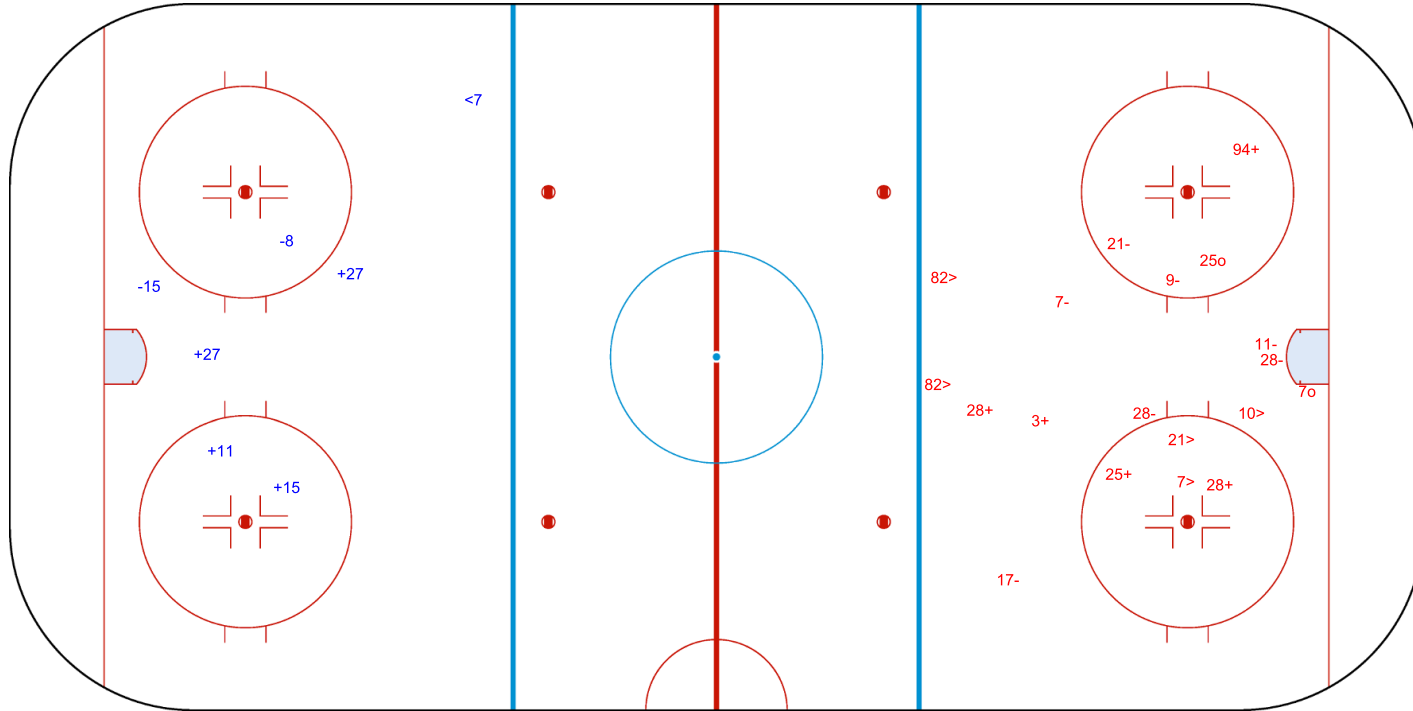

Shots by JPN
Goals (o): 0
SSP (<): 1
SSG (+): 4
SPG (-): 2

GK 20 of SUI

SUI → 3rd Period ← JPN

Shots by SUI
Goals (o): 2
SSP (>): 5
SSG (+): 5
SPG (-): 7

GK 31 of JPN

Legend:		
GK	Goalkeeper	
SPG	Shots past goal	
SSG	Shots saved by goalkeeper	
SSP	Shots saved by player