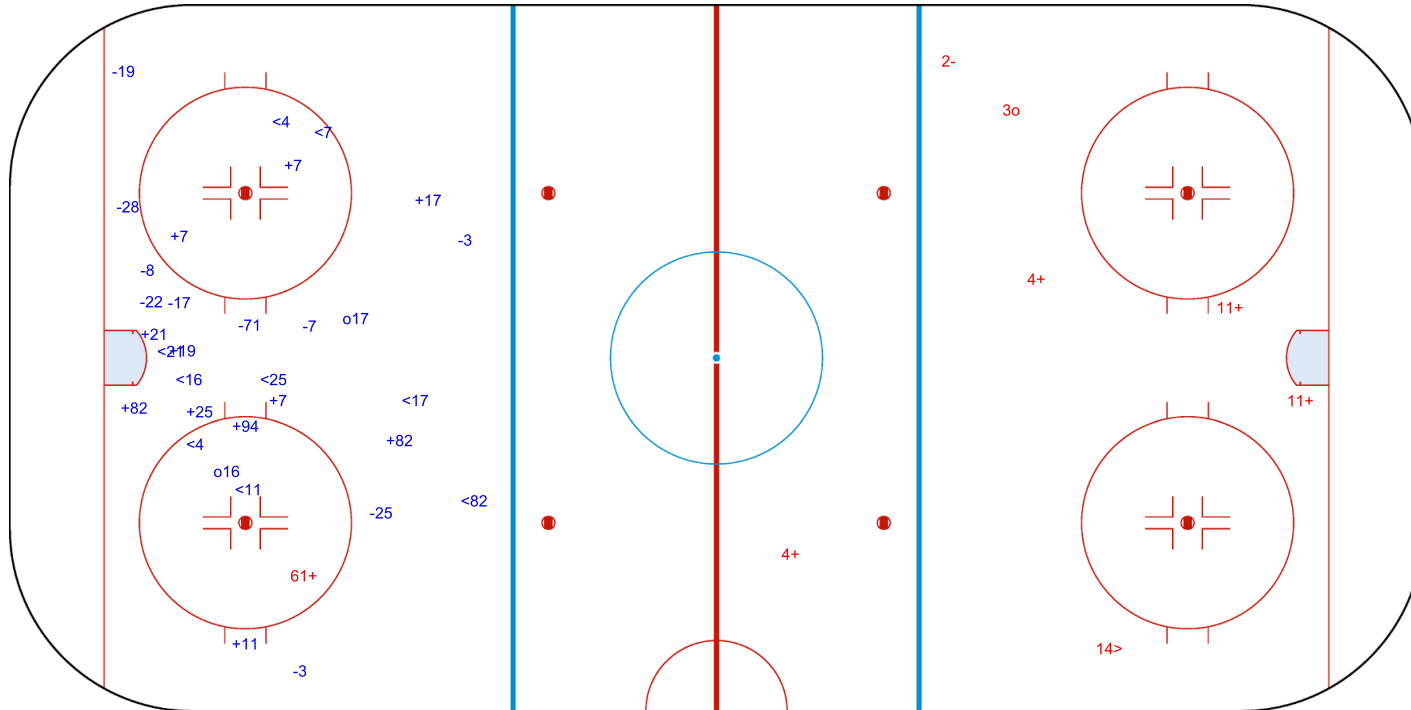

SHOT CHART
SUI - JPN

Shots by JPN
Goals (o): 2 SSG (+): 10
SSP (<): 4 SPG (-): 5

SUI 1st Period JPN

Shots by SUI
Goals (o): 0 SSG (+): 8
SSP (>): 5 SPG (-): 3

Shots by SUI
Goals (o): 2
SSP (<): 9
SSG (+): 11
SPG (-): 10

JPN → 2nd Period ← SUI

Shots by JPN
Goals (o): 1
SSP (>): 1
SSG (+): 5
SPG (-): 1

o16
o17

GK 31 of JPN

o3

GK 20 of SUI

Shots by JPN
Goals (o): 0
SSP (<): 1
SSG (+): 4
SPG (-): 2

GK 20 of SUI