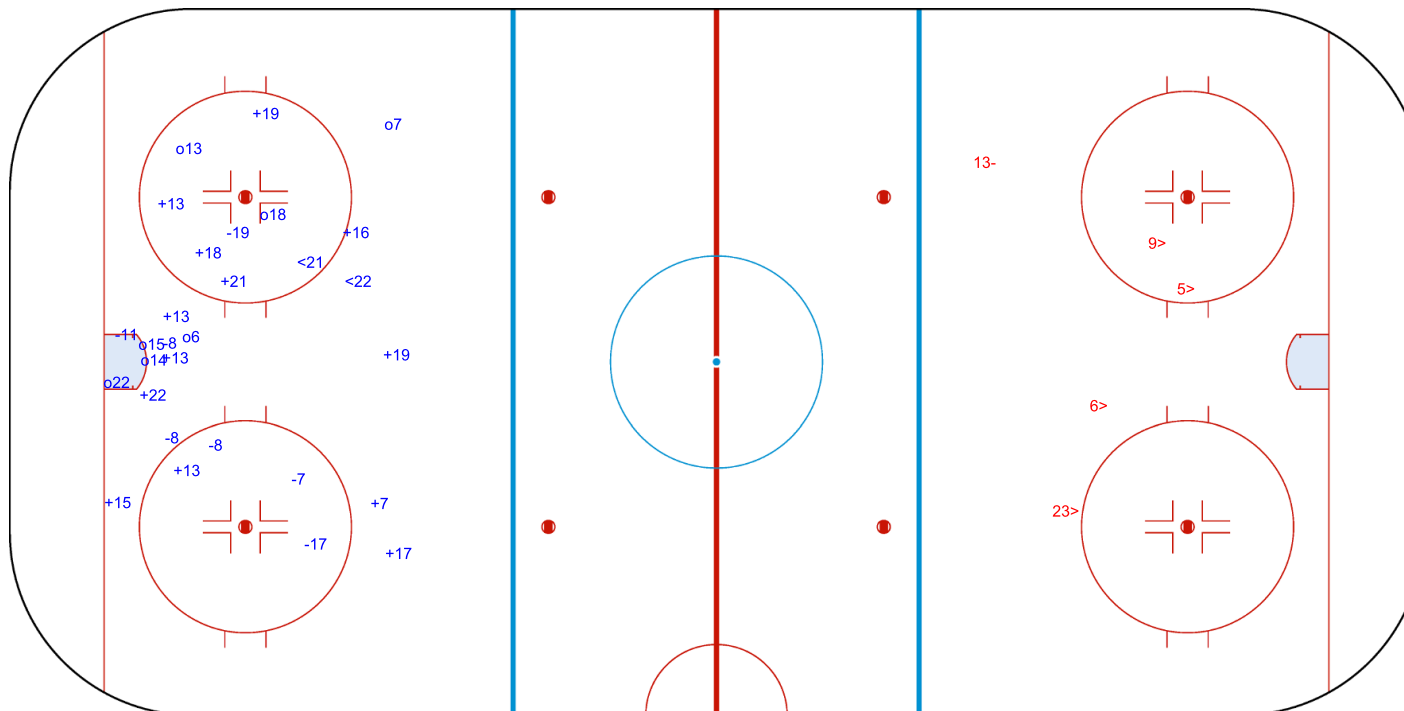

<b>Legend:</b>					
<b>GK</b>	Goalkeeper	<b>SPG</b>	Shots past goal	<b>SSG</b>	Shots saved by goalkeeper
				<b>SSP</b>	Shots saved by player