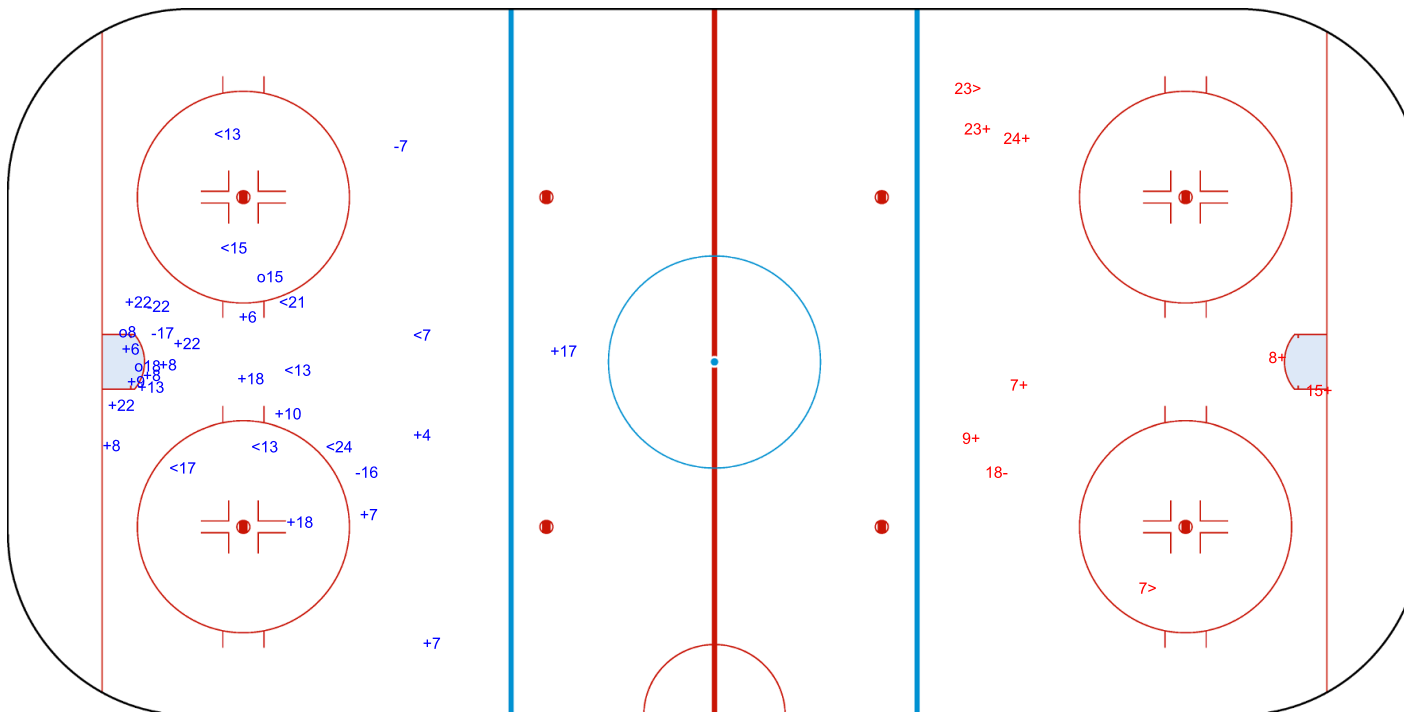

SHOT CHART

LUX - ISL

1st Period

Shots by ISL  
Goals (o): 3  
SSP (<): 8  
SSG (+): 17  
SPG (-): 4

Shots by LUX  
Goals (o): 0  
SSP (>): 2  
SSG (+): 6  
SPG (-): 1

GK 25 of LUX

GK 1 of ISL

Shots by LUX  
Goals (o): 0  
SSP (<): 0  
SSG (+): 10  
SPG (-): 3

GK 1 of ISL

ISL → 2nd Period ← LUX

Shots by ISL  
Goals (o): 3  
SSP (>): 2  
SSG (+): 16  
SPG (-): 2

GK 25 of LUX

Shots by ISL

Goals (o): 7    SSG (+): 13  
SSP (<): 2    SPG (-): 7

o7	o18	o22
o13	o6	o15
		o14