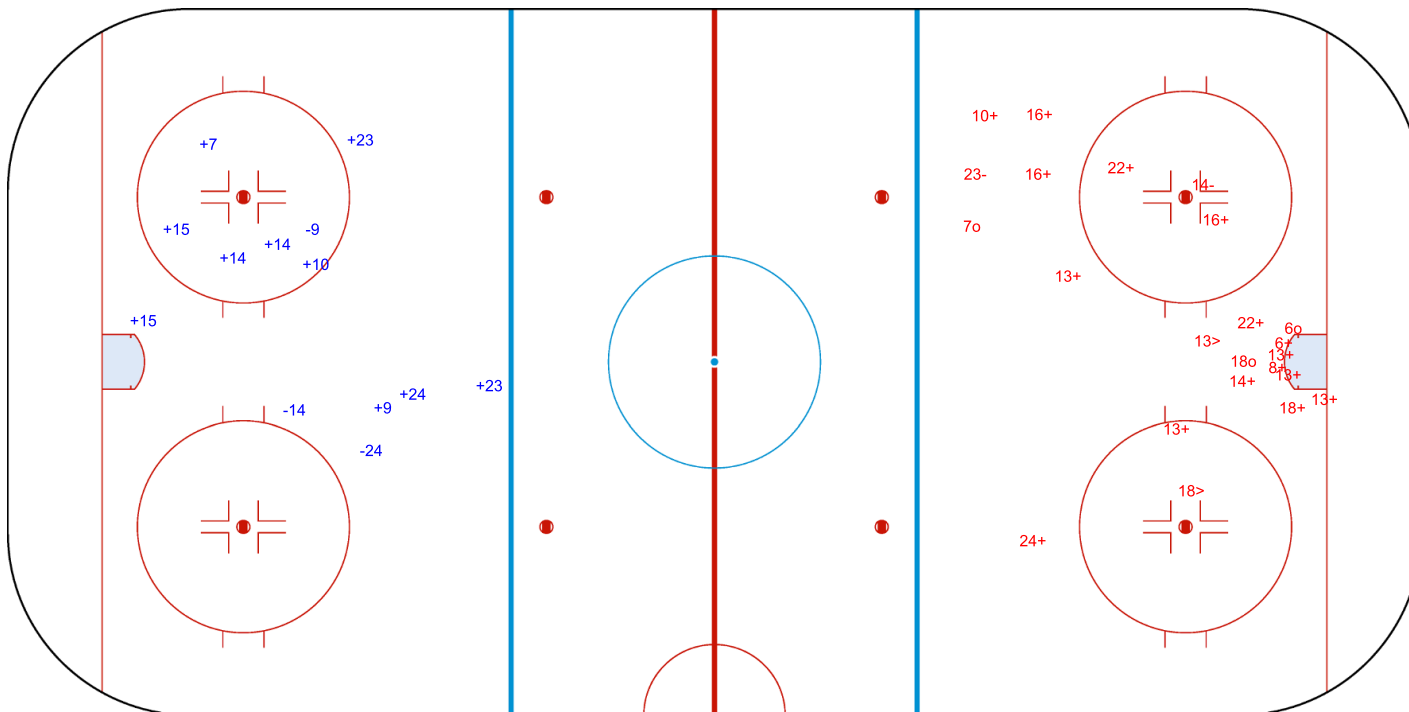

SHOT CHART

LUX - ISL

1st Period

Shots by ISL  
Goals (o): 3  
SSP (<): 8  
SSG (+): 17  
SPG (-): 4

Shots by LUX  
Goals (o): 0  
SSP (>): 2  
SSG (+): 6  
SPG (-): 1

GK 25 of LUX

GK 1 of ISL

Shots by LUX  
Goals (o): 0  
SSP (<): 0  
SSG (+): 10  
SPG (-): 3

GK 1 of ISL

ISL → 2nd Period ← LUX

Shots by ISL  
Goals (o): 3  
SSP (>): 2  
SSG (+): 16  
SPG (-): 2

GK 25 of LUX

Shots by ISL

Goals (o): 7    SSG (+): 13  
SSP (<): 2    SPG (-): 7

o7	o18	o22
o13	o6	o15
		o14