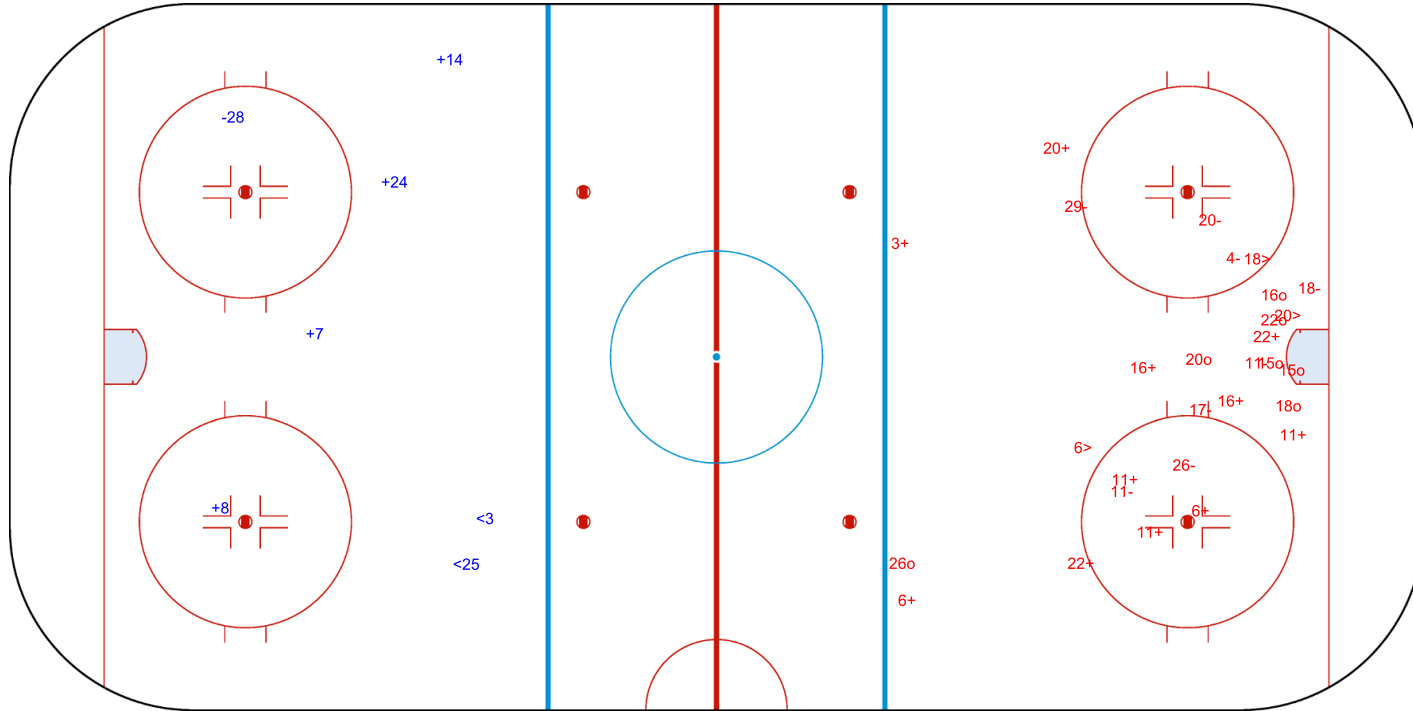

SHOT CHART
GER - CAN

Shots by CAN

Goals (o): 4 SSG (+): 7
SSP (<): 2 SPG (-): 6

GK 1 of GER

Period: 1

Shots by GER

Goals (o): 1 SSG (+): 4
SSP (>): 3 SPG (-): 4

GK 1 of CAN

Shots by GER
Goals (o): 0
SSP (<): 2
SSG (+): 4
SPG (-): 1

GK 1 of CAN

Period: 2

Shots by CAN
Goals (o): 7
SSP (>): 3
SSG (+): 11
SPG (-): 8

GK 1 of GER

GK 30 of GER

Shots by CAN
Goals (o): 5 SSG (+): 10
SSP (<): 4 SPG (-): 2