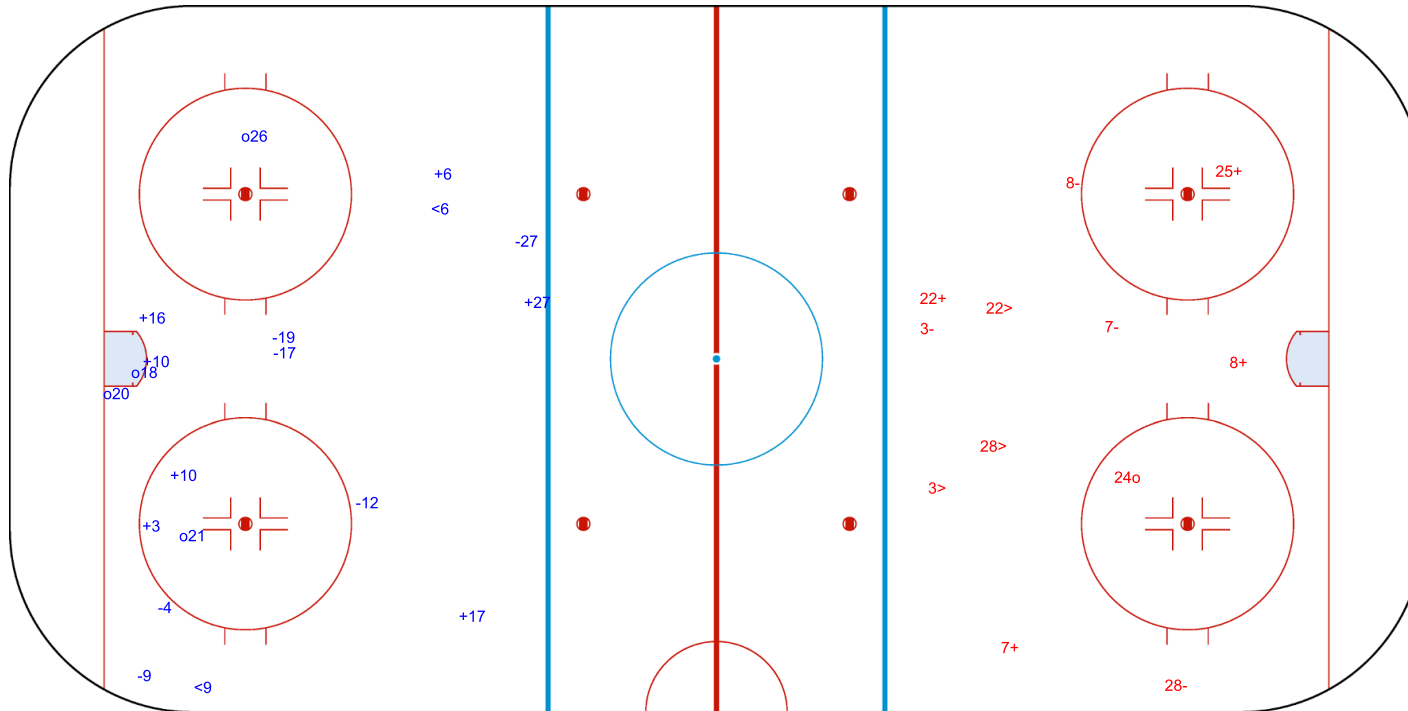

SHOT CHART
GER - CAN

Shots by CAN

Goals (o): 4 SSG (+): 7
SSP (<): 2 SPG (-): 6

GK 1 of GER

Period: 1

Shots by GER

Goals (o): 1 SSG (+): 4
SSP (>): 3 SPG (-): 4

GK 1 of CAN

Shots by GER
Goals (o): 0
SSP (<): 2
SSG (+): 4
SPG (-): 1

GK 1 of CAN

Period: 2

Shots by CAN
Goals (o): 7
SSP (>): 3
SSG (+): 11
SPG (-): 8

GK 1 of GER

GK 30 of GER

Shots by CAN
Goals (o): 5 SSG (+): 10
SSP (<): 4 SPG (-): 2