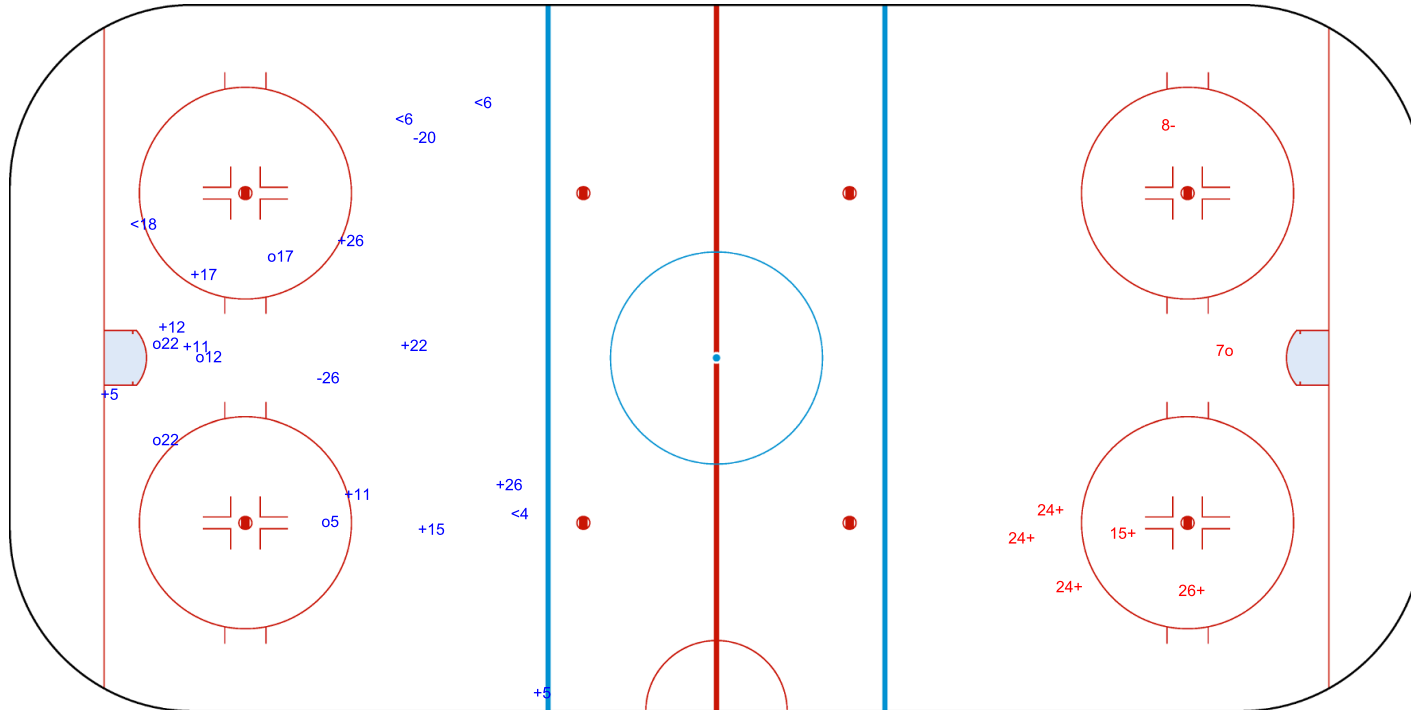

Shots by CAN
Goals (o): 5   SSG (+): 10
SSP (<): 4   SPG (-): 2

GK 30 of GER

Period: 3

Shots by GER
Goals (o): 1   SSG (+): 5
SSP (>): 0   SPG (-): 1

GK 1 of CAN

GK 31 of CAN

Legend:	
GK	Goalkeeper
SPG	Shots past goal
SSG	Shots saved by goalkeeper
SSP	Shots saved by player