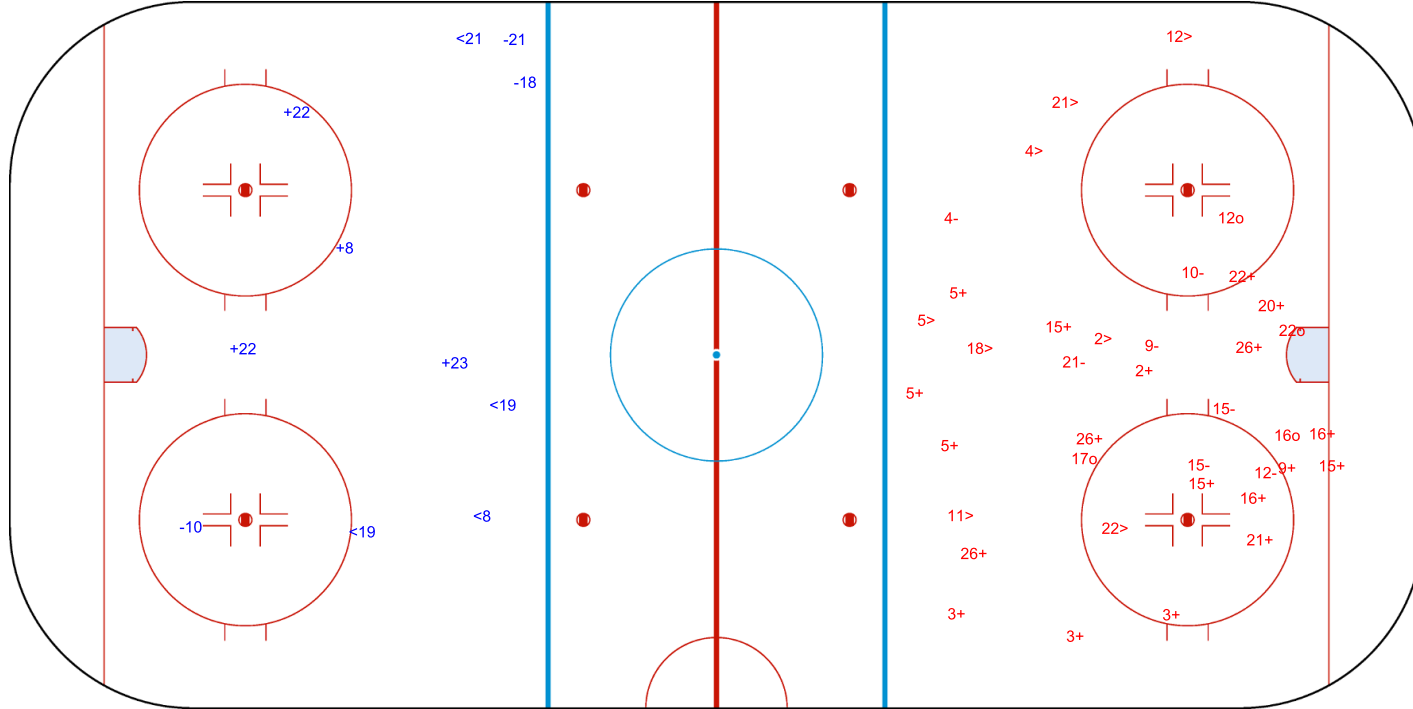

SSP (<): 4

SSG (+): 4

SPG (-): 3

GK 1 of CAN

Period: 2

Shots by CAN

Goals (o): 4

SSP (>): 8