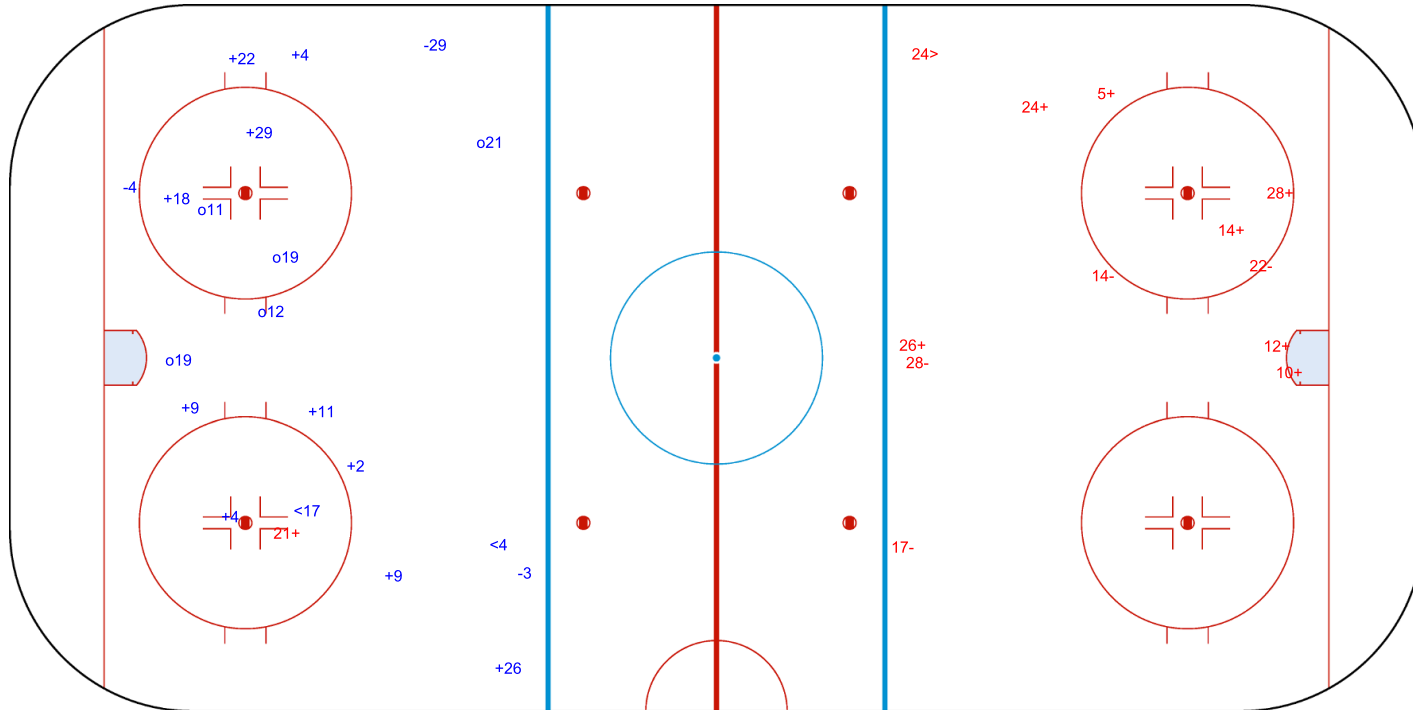

Shots by CAN
Goals (o): 5   SSG (+): 10
SSP (<): 2   SPG (-): 3

o12
o19
o21
o29

GK 1 of SUI

SUI   Period: 3   CAN

Shots by SUI
Goals (o): 0   SSG (+): 8
SSP (>): 1   SPG (-): 4

o12
o19
o21
o29

GK 1 of CAN

Legend:	GK Goalkeeper	SPG Shots past goal	SSG Shots saved by goalkeeper	SSP Shots saved by player