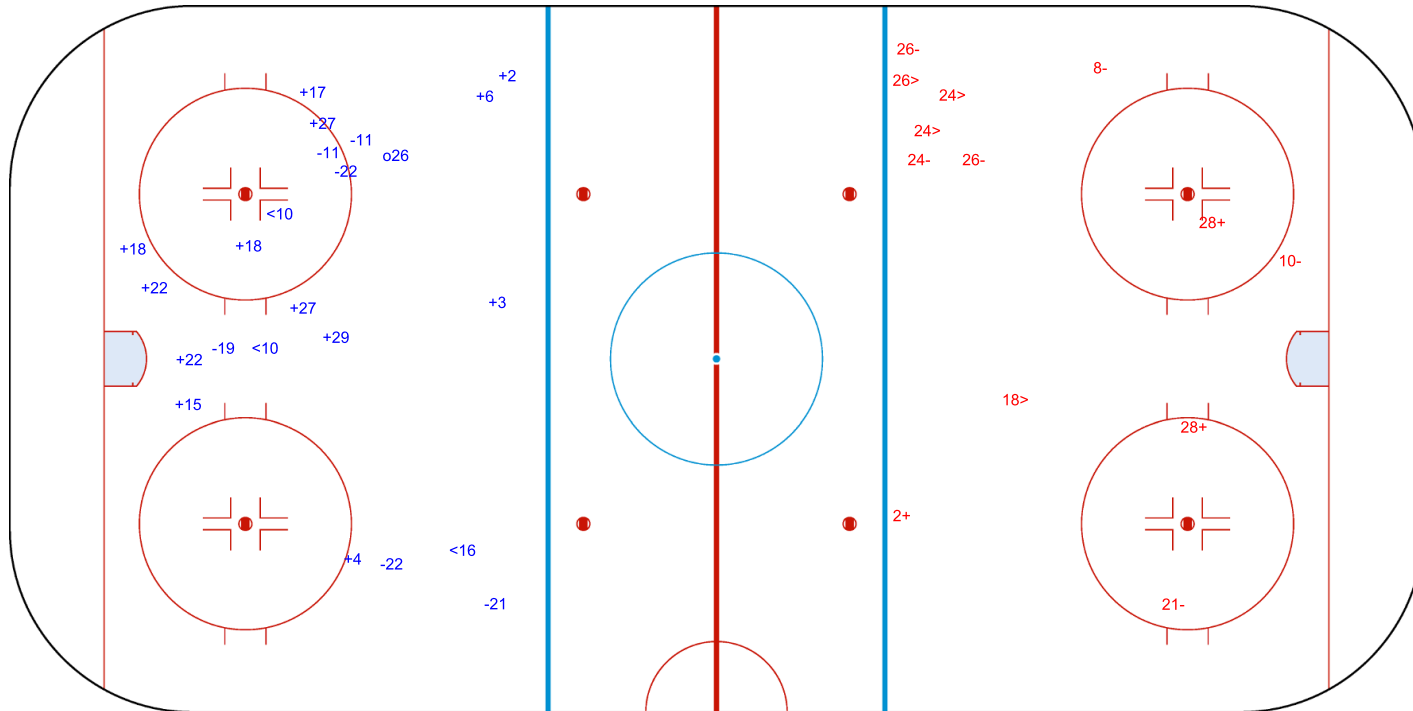

SHOT CHART
CAN - SUI

Shots by CAN
Goals (o): 1 SSG (+): 13
SSP (<): 3 SPG (-): 6

GK 1 of SUI

SUI Period: 1 CAN

Shots by SUI
Goals (o): 0 SSG (+): 3
SSP (>): 4 SPG (-): 6

GK 1 of CAN

2021

WORLD JUNIOR CHAMPIONSHIP CANADA Edmonton - Red Deer

ROGERS PLACE

TUE 29 DEC 2020

START TIME 16:00

ICE HOCKEY

IIHF WORLD JUNIOR CHAMPIONSHIP

PRELIMINARY ROUND - GROUP A, GAME 13

Shots by SUI

Goals (o): 0