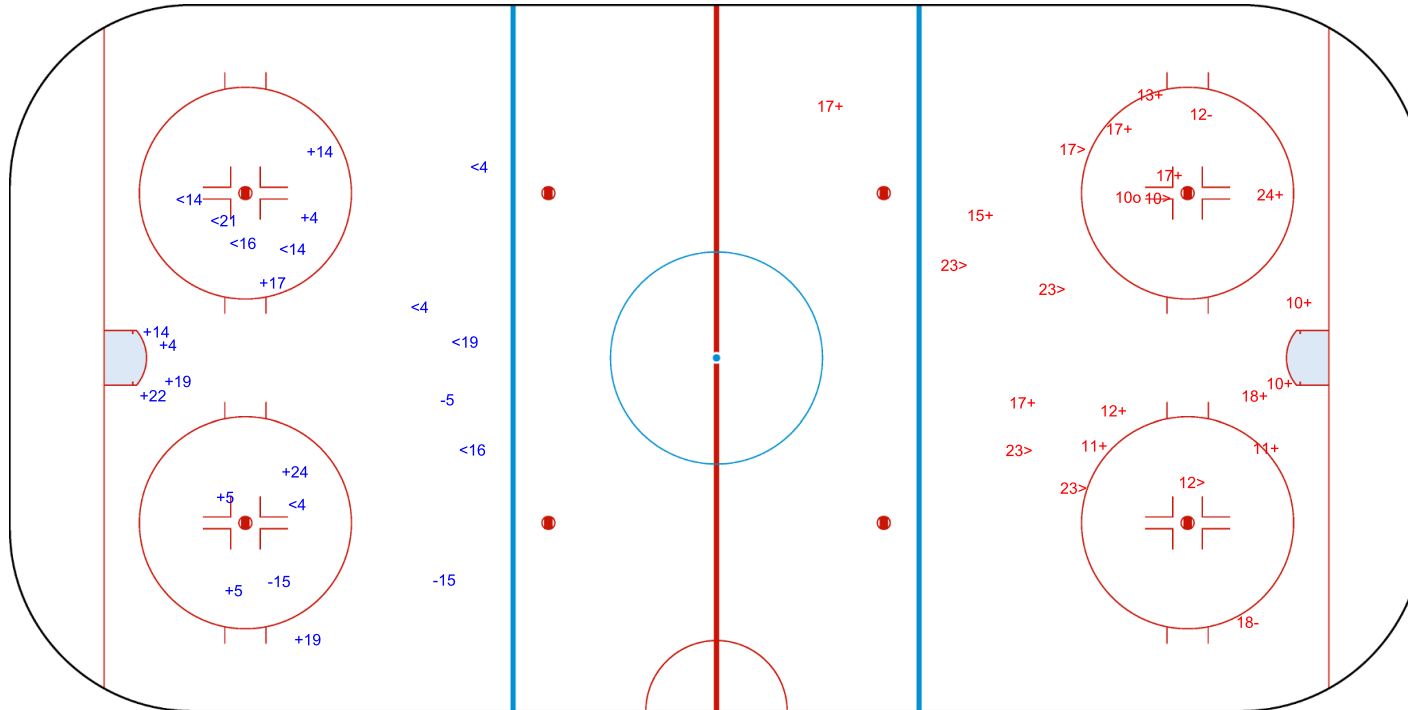

SSP (>): 1

SPG (-): 0

GK 20 of DEN

GK 25 of AUT

ICE HOCKEY
WOMEN'S WORLD
CHAMPIONSHIP
CHINA
Shenzhen
Division I - Group A

MON 21 AUG 2023

START TIME 13:00

ROUND ROBIN, GAME 4

INTERNATIONAL
ICE HOCKEY
FEDERATION

Shots by DEN

Goals (o): 0 SSG (+): 11

SSP (-): 9 SPG (-): 3

GK 25 of AUT

2nd Period

Shots by AUT

Goals (o): 1 SSG (+): 13

SSP (>): 7 SPG (-): 2

GK 20 of DEN

ICE HOCKEY
WOMEN'S WORLD
CHAMPIONSHIP
CHINA
Shenzhen
Division I - Group A

MON 21 AUG 2023

START TIME 13:00

ROUND ROBIN, GAME 4

INTERNATIONAL
ICE HOCKEY
FEDERATION

Shots by AUT