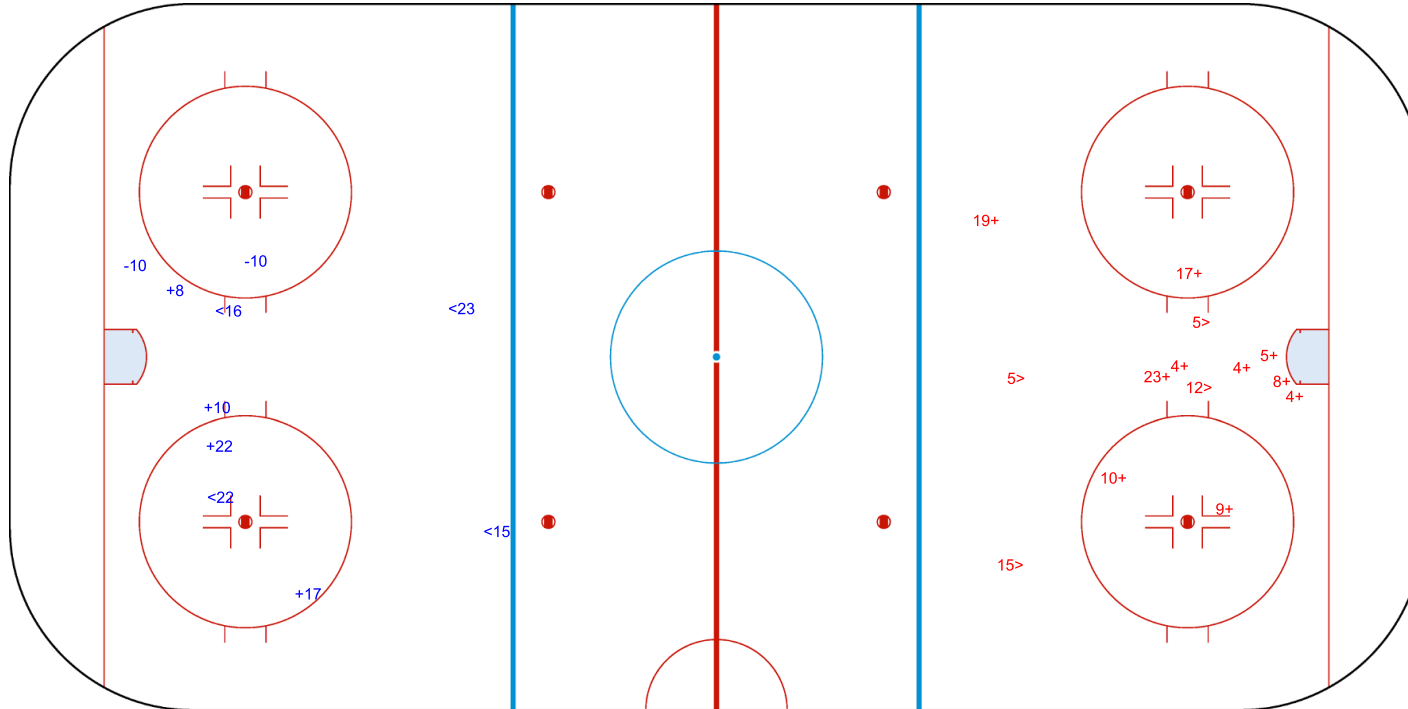

SSP (>): 7 SPG (-): 2

GK 20 of DEN

ICE HOCKEY
WOMEN'S WORLD
CHAMPIONSHIP
CHINA
Shenzhen
Division I - Group A

MON 21 AUG 2023

START TIME 13:00

ROUND ROBIN, GAME 4

INTERNATIONAL
ICE HOCKEY
FEDERATION

Shots by AUT

Goals (o): 0

SSG (+): 4

SSP (-): 4

SPG (-): 2

3rd Period

Shots by DEN

Goals (o): 0

SSG (+): 10

SSP (>): 4

SPG (-): 0

GK 20 of DEN

GK 25 of AUT

Legend:	GK Goalkeeper	SPG Shots past goal	SSG Shots saved by goalkeeper	SSP Shots saved by player
----------------	----------------------	----------------------------	--------------------------------------	----------------------------------