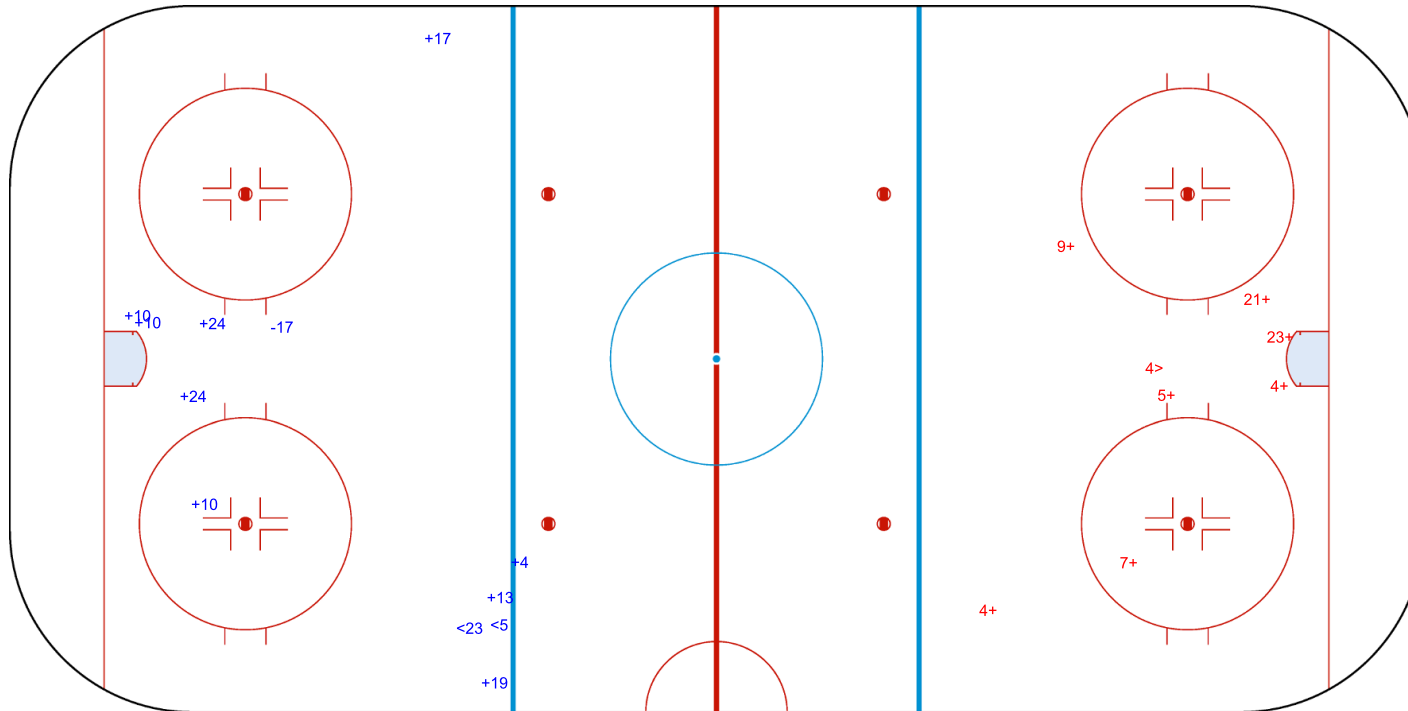

ICE HOCKEY
WOMEN'S WORLD
CHAMPIONSHIP
CHINA
Shenzhen
Division I - Group A

MON 21 AUG 2023

START TIME 13:00

ROUND ROBIN, GAME 4

INTERNATIONAL
ICE HOCKEY
FEDERATION

SHOT CHART

DEN - AUT

1st Period

Shots by AUT

Goals (o): 0

SSG (+): 9

SSP (<): 2

SPG (-): 1

Shots by DEN

Goals (o): 0

SSG (+): 7

SSP (>): 1

SPG (-): 0

GK 20 of DEN

GK 25 of AUT

ICE HOCKEY
WOMEN'S WORLD
CHAMPIONSHIP
CHINA
Shenzhen
Division I - Group A

MON 21 AUG 2023

START TIME 13:00

ROUND ROBIN, GAME 4