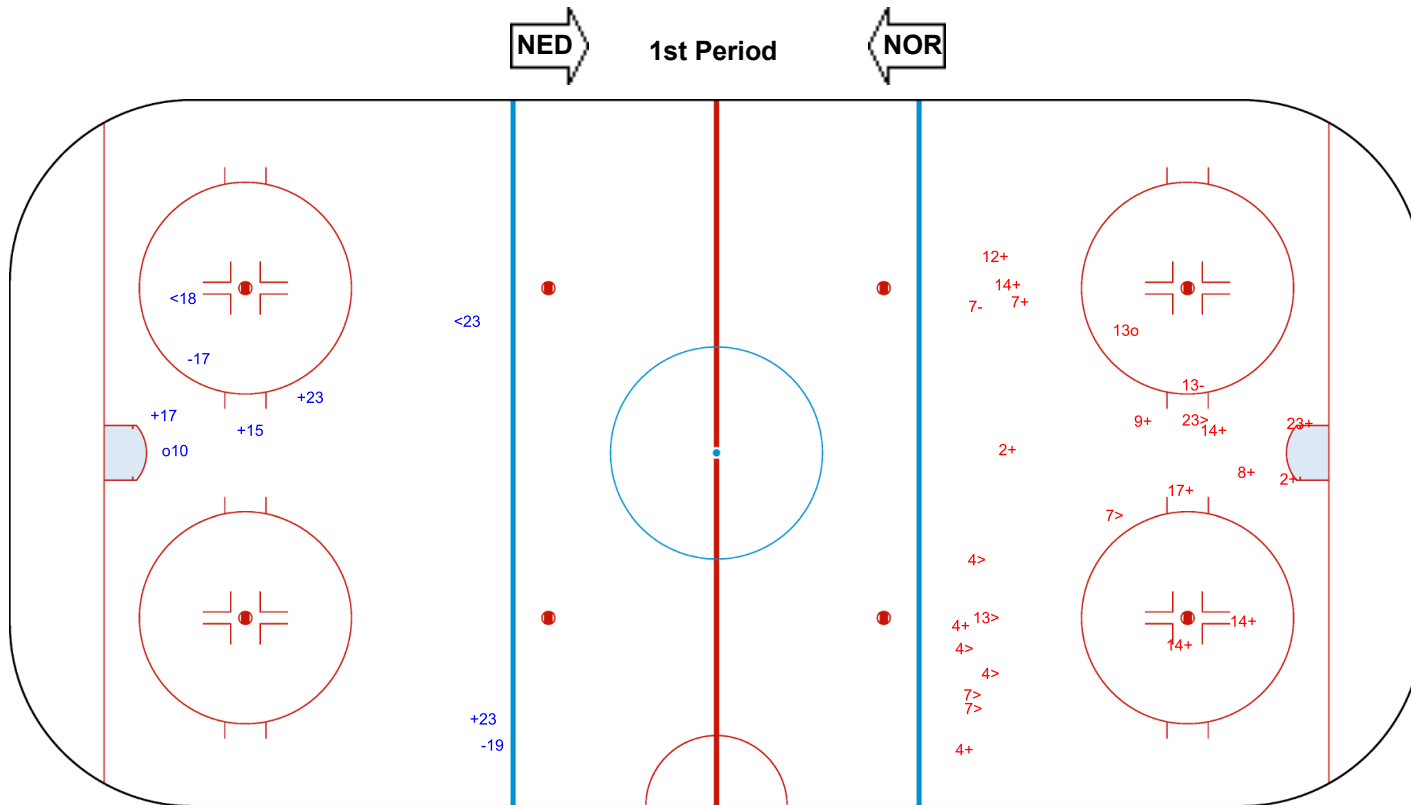

ICE HOCKEY  
WOMEN'S WORLD  
CHAMPIONSHIP  
CHINA  
Shenzhen  
Division I - Group A

THU 24 AUG 2023  
START TIME 13:00

ROUND ROBIN, GAME 10

INTERNATIONAL  
ICE HOCKEY  
FEDERATION

### SHOT CHART NOR - NED

Shots by NOR  
Goals (o): 1    SSG (+): 4  
SSP (<): 2    SPG (-): 2

Shots by NED  
Goals (o): 1    SSG (+): 14  
SSP (>): 8    SPG (-): 2

GK 1 of NED

GK 25 of NOR

ICE HOCKEY  
WOMEN'S WORLD  
CHAMPIONSHIP  
CHINA  
Shenzhen  
Division I - Group A

THU 24 AUG 2023

START TIME 13:00

ROUND ROBIN, GAME 10

INTERNATIONAL  
ICE HOCKEY  
FEDERATION

Shots by NOR

Goals (o): 0    SSG (+): 13

SSP (<): 14    SPG (-): 1

GK 1 of NED