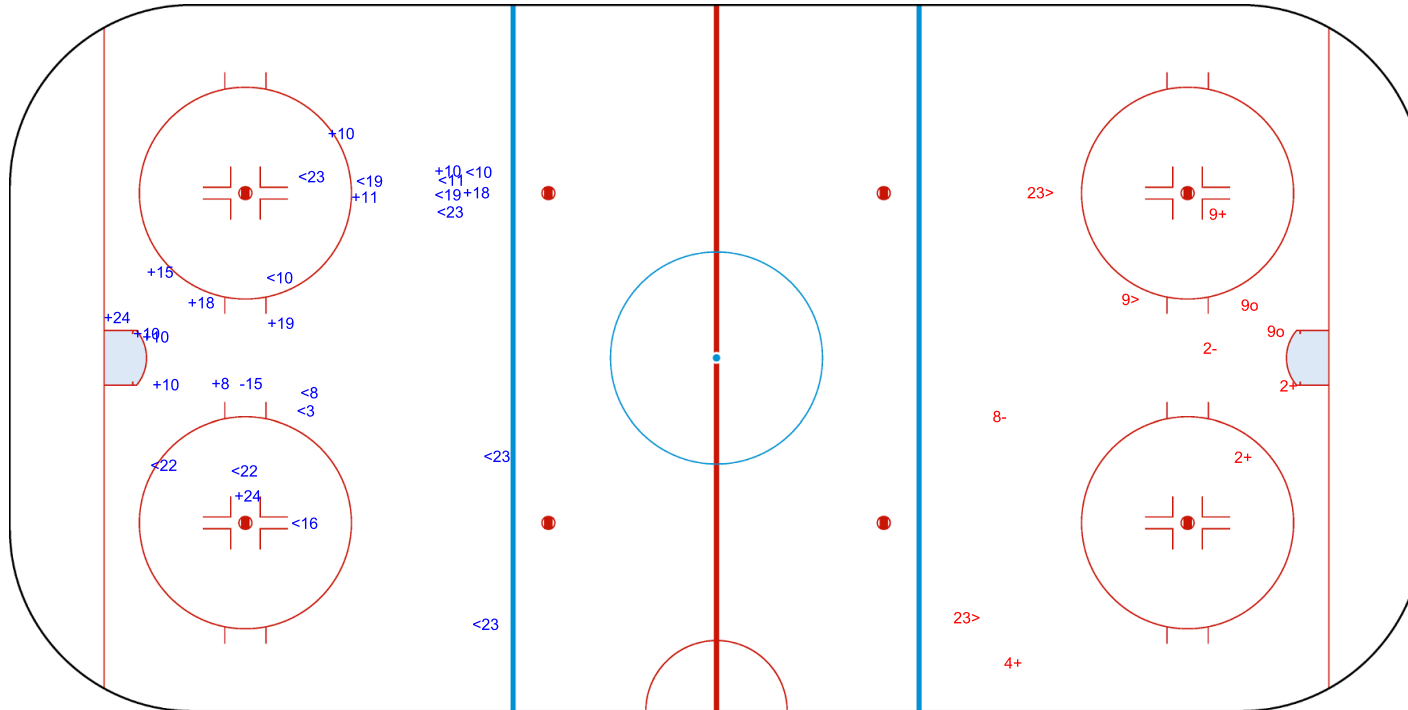

### SHOT CHART NOR - NED

Shots by NOR  
Goals (o): 1    SSG (+): 4  
SSP (<): 2    SPG (-): 2

Shots by NED  
Goals (o): 1    SSG (+): 14  
SSP (>): 8    SPG (-): 2

GK 1 of NED

GK 25 of NOR

ICE HOCKEY  
WOMEN'S WORLD  
CHAMPIONSHIP  
CHINA  
Shenzhen  
Division I - Group A

THU 24 AUG 2023

START TIME 13:00

ROUND ROBIN, GAME 10

INTERNATIONAL  
ICE HOCKEY  
FEDERATION

Shots by NOR

Goals (o): 0    SSG (+): 13

SSP (<): 14    SPG (-): 1

GK 1 of NED

3rd Period

Shots by NED

Goals (o): 2    SSG (+): 4

SSP (>): 3    SPG (-): 2

GK 20 of NOR

ENG

<b>Legend:</b>	<b>ENG</b> Empty net goal	<b>GK</b> Goalkeeper	<b>SPG</b> Shots past goal	<b>SSG</b> Shots saved by goalkeeper	<b>SSP</b> Shots saved by player
----------------	---------------------------	----------------------	----------------------------	--------------------------------------	----------------------------------