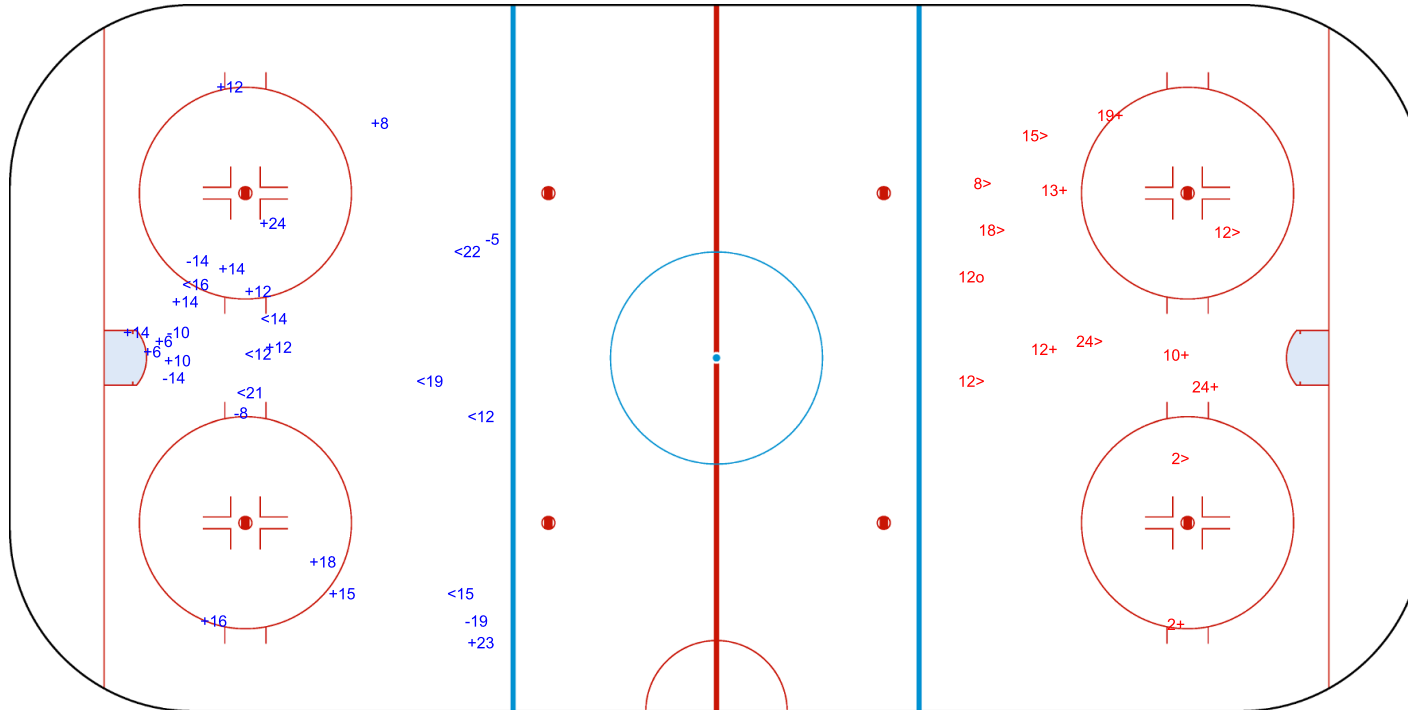

ROUND ROBIN, GAME 13

INTERNATIONAL
ICE HOCKEY
FEDERATION

Shots by SVK

Goals (o): 0 SSG (+): 15

SSP (<): 8 SPG (-): 6

GK 25 of AUT

2nd Period

Shots by AUT

Goals (o): 1 SSG (+): 6

SSP (>): 7 SPG (-): 0

GK 1 of SVK

ICE HOCKEY
WOMEN'S WORLD
CHAMPIONSHIP
CHINA
Shenzhen
Division I - Group A

SAT 26 AUG 2023

START TIME 13:00

ROUND ROBIN, GAME 13

INTERNATIONAL
ICE HOCKEY
FEDERATION