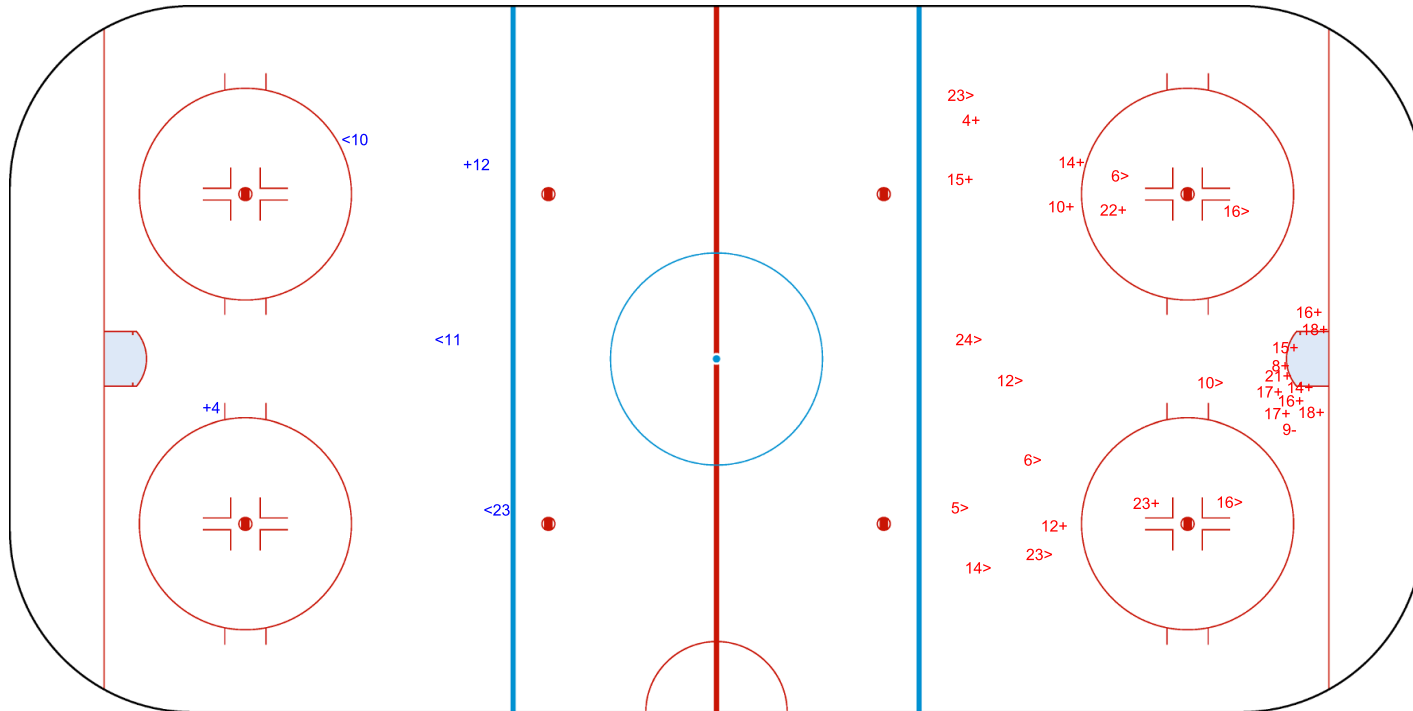

ICE HOCKEY
WOMEN'S WORLD
CHAMPIONSHIP
CHINA
Shenzhen
Division I - Group A

SAT 26 AUG 2023
START TIME 13:00

ROUND ROBIN, GAME 13

INTERNATIONAL
ICE HOCKEY
FEDERATION

SHOT CHART SVK - AUT

Shots by AUT

Goals (o): 0 SSG (+): 2
SSP (-): 3 SPG (-): 0

GK 1 of SVK

1st Period

Shots by SVK

Goals (o): 0 SSG (+): 17
SSP (>): 11 SPG (-): 1

GK 25 of AUT

ICE HOCKEY
WOMEN'S WORLD
CHAMPIONSHIP
CHINA
Shenzhen
Division I - Group A

SAT 26 AUG 2023

START TIME 13:00

ROUND ROBIN, GAME 13

INTERNATIONAL
ICE HOCKEY
FEDERATION

Shots by SVK

Goals (o): 0 SSG (+): 15

SSP (<): 8 SPG (-): 6

GK 25 of AUT

2nd Period

Shots by AUT

Goals (o): 1 SSG (+): 6

SSP (>): 7 SPG (-): 0

GK 1 of SVK

ICE HOCKEY
WOMEN'S WORLD
CHAMPIONSHIP
CHINA
Shenzhen
Division I - Group A

SAT 26 AUG 2023

START TIME 13:00

ROUND ROBIN, GAME 13

INTERNATIONAL
ICE HOCKEY
FEDERATION