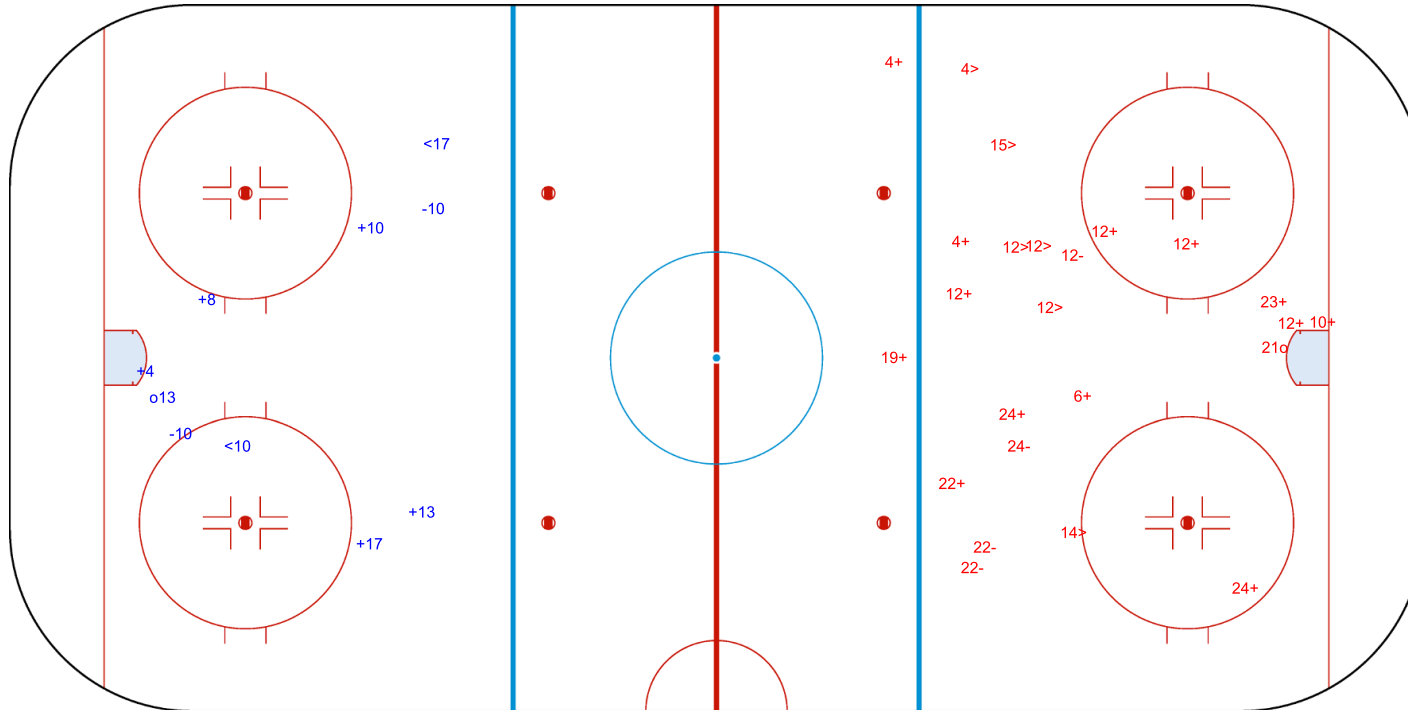

Goals (o): 1 SSG (+): 6

SSP (>): 7 SPG (-): 0

GK 1 of SVK

ICE HOCKEY
WOMEN'S WORLD
CHAMPIONSHIP
CHINA
Shenzhen
Division I - Group A

SAT 26 AUG 2023

START TIME 13:00

ROUND ROBIN, GAME 13

INTERNATIONAL
ICE HOCKEY
FEDERATION

Shots by AUT

Goals (o): 1 SSG (+): 5

SSP (-): 2 SPG (-): 2

3rd Period

Shots by SVK

Goals (o): 1 SSG (+): 13

SSP (>): 6 SPG (-): 4

GK 1 of SVK