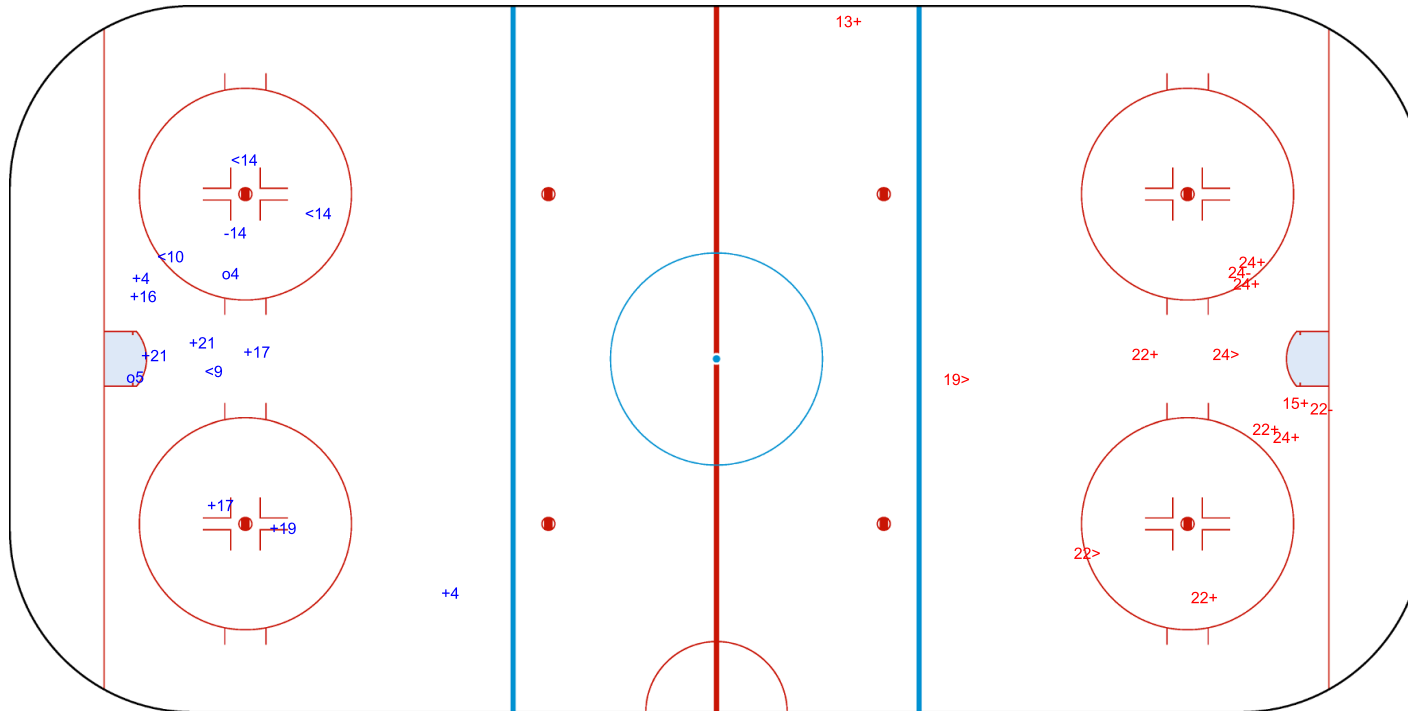

ICE HOCKEY
WOMEN'S WORLD
CHAMPIONSHIP
CHINA
Shenzhen
Division I - Group A

SAT 26 AUG 2023
START TIME 16:30

ROUND ROBIN, GAME 14

INTERNATIONAL
ICE HOCKEY
FEDERATION

SHOT CHART DEN - NOR

Shots by DEN
Goals (o): 2 SSG (+): 8
SSP (<): 4 SPG (-): 1

Shots by NOR
Goals (o): 0 SSG (+): 8
SSP (>): 3 SPG (-): 2

ICE HOCKEY
WOMEN'S WORLD
CHAMPIONSHIP
CHINA
Shenzhen
Division I - Group A

SAT 26 AUG 2023

START TIME 16:30

ROUND ROBIN, GAME 14

INTERNATIONAL
ICE HOCKEY
FEDERATION