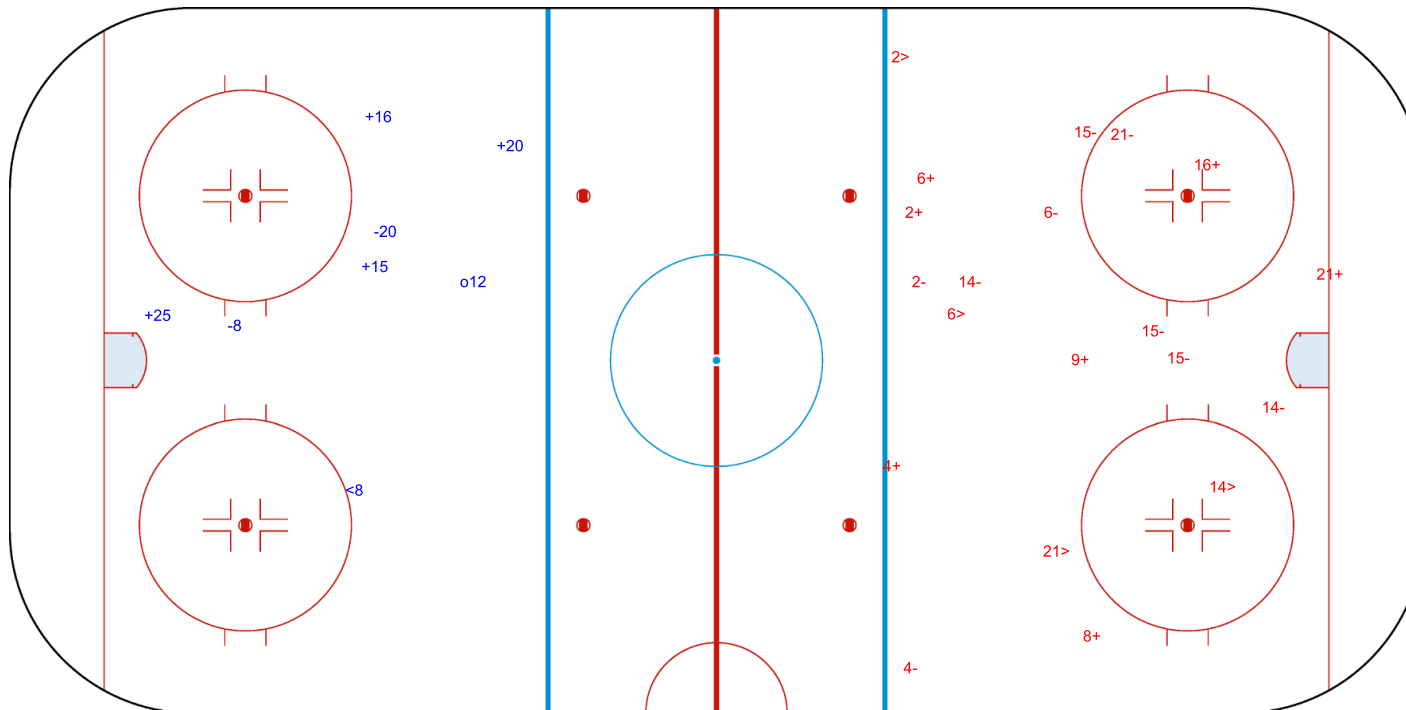

SHOT CHART
 JPN - GER

Shots by GER
 Goals (o): 1 SSG (+): 4
 SSP (-): 1 SPG (-): 2

GK 1 of JPN

Period: 1

Shots by JPN
 Goals (o): 0 SSG (+): 7
 SSP (>): 4 SPG (-): 9

GK 30 of GER

Legend:	
GK	Goalkeeper
SPG	Shots past goal
SSG	Shots saved by goalkeeper
SSP	Shots saved by player