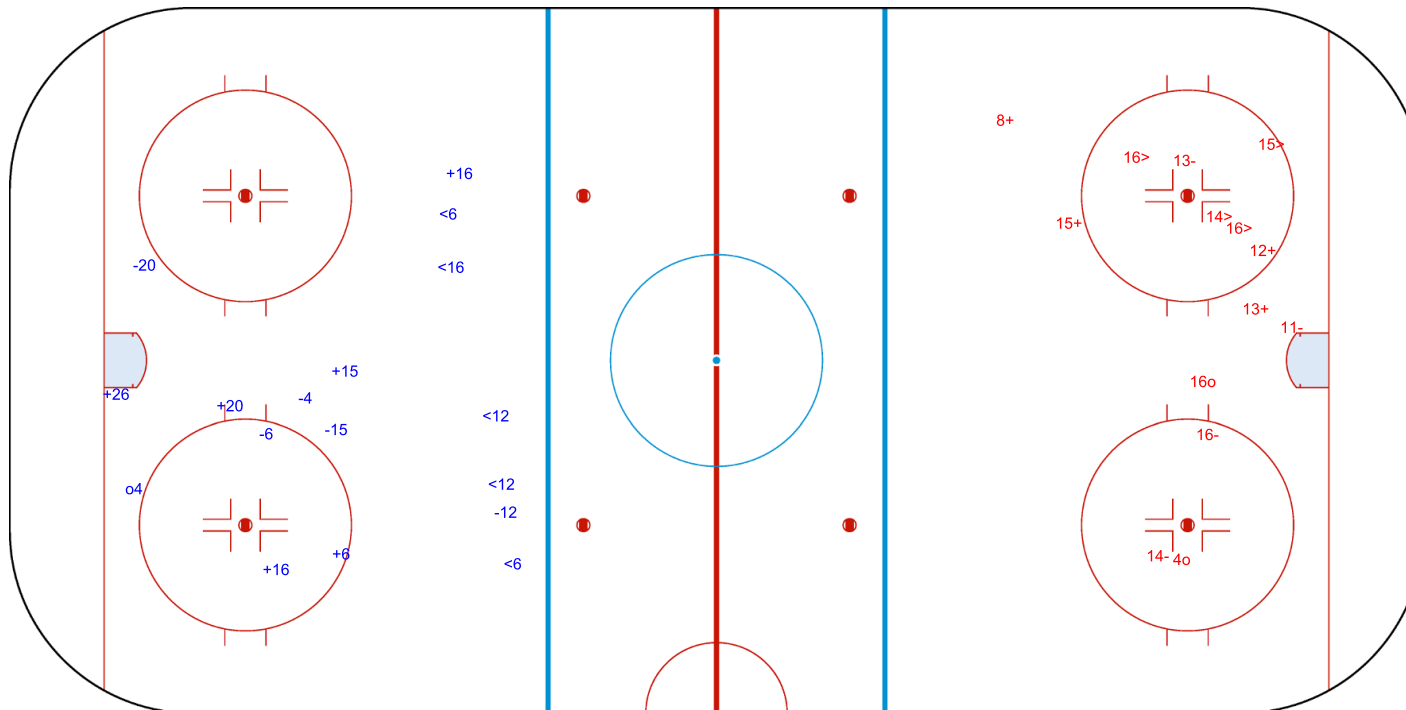

SHOT CHART
 SWE - JPN

Shots by SWE
 Goals (o): 1 SSG (+): 6
 SSP (-): 5 SPG (-): 5

GK 1 of JPN

JPN → Period: 3 ← SWE

Shots by JPN
 Goals (o): 2 SSG (+): 4
 SSP (>): 4 SPG (-): 4

GK 1 of SWE

| Legend: | |
|------------|---------------------------|
| GK | Goalkeeper |
| SPG | Shots past goal |
| SSG | Shots saved by goalkeeper |
| SSP | Shots saved by player |