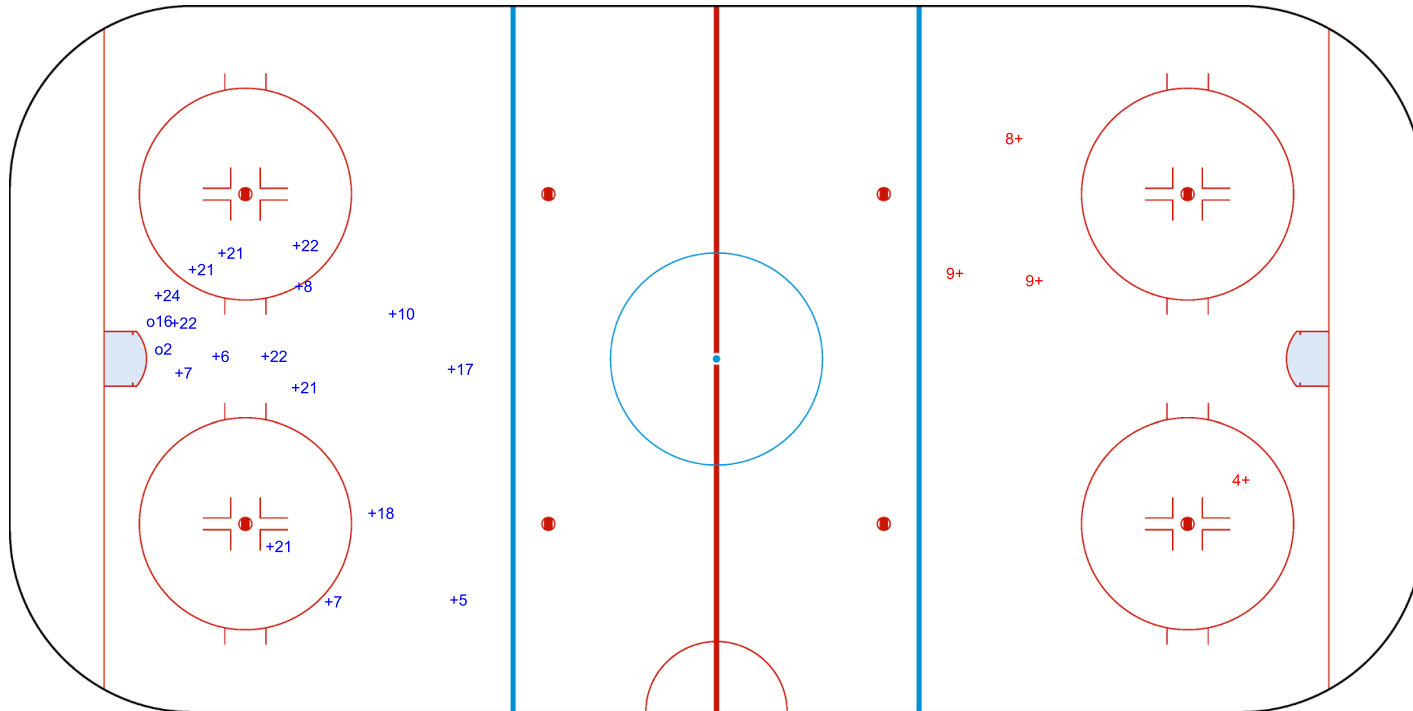

SHOT CHART
NZL - RSA

Shots by NZL
Goals (o): 2 SSG (+): 16
SSP (<): 0 SPG (-): 0

GK 1 of RSA

1st Period

Shots by RSA
Goals (o): 0 SSG (+): 4
SSP (>): 0 SPG (-): 0

GK 25 of NZL

Shots by RSA

Goals (o): 0 SSG (+): 7
SSP (<): 0 SPG (-): 0