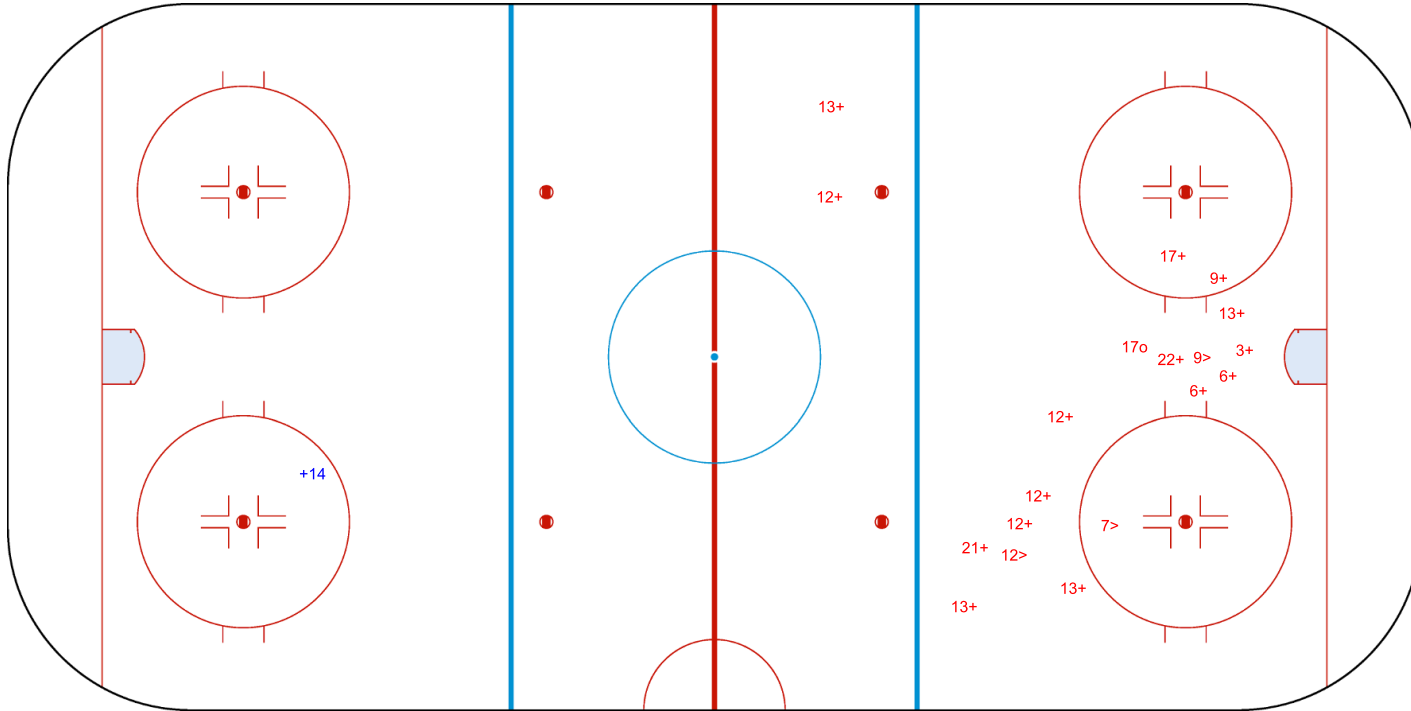

Shots by RSA

Goals (o): 0 SSG (+): 1
SSP (<): 0 SPG (-): 0

GK 20 of BEL

3rd Period

Shots by BEL

Goals (o): 1 SSG (+): 15
SSP (>): 3 SPG (-): 0

GK 20 of RSA

Legend:					
GK	Goalkeeper	SPG	Shots past goal	SSG	Shots saved by goalkeeper
				SSP	Shots saved by player