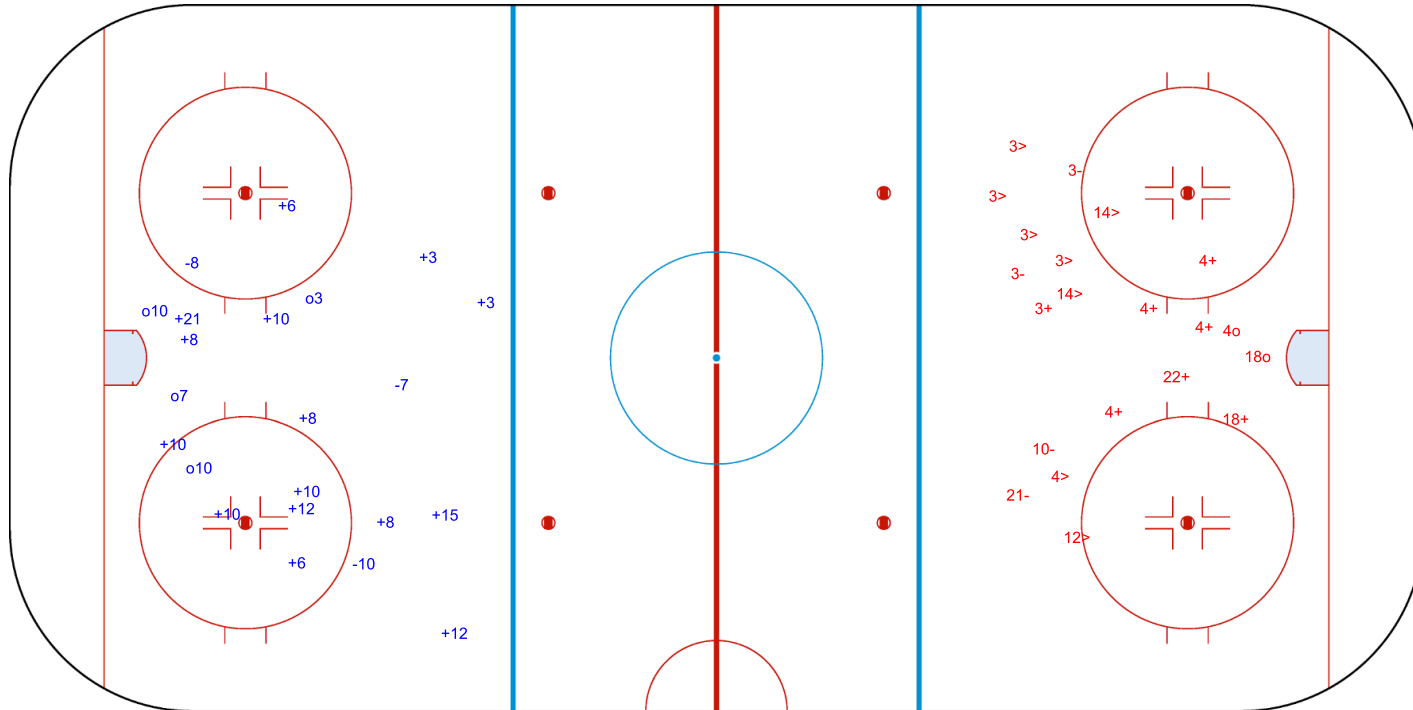

SHOT CHART

LTU - BUL

1st Period

Shots by BUL

Goals (o): 0 SSG (+): 5
SSP (<): 5 SPG (-): 4

GK 25 of LTU

Shots by LTU

Goals (o): 1 SSG (+): 13
SSP (>): 5 SPG (-): 9

GK 25 of BUL

Shots by LTU
Goals (o): 4
SSP (<): 0
SSG (+): 15
SPG (-): 3

o10
o3
o10
o7

GK 25 of BUL

BUL → 2nd Period ← LTU

Shots by BUL
Goals (o): 2
SSP (>): 8
SSG (+): 7
SPG (-): 4

o4
o18

GK 25 of LTU