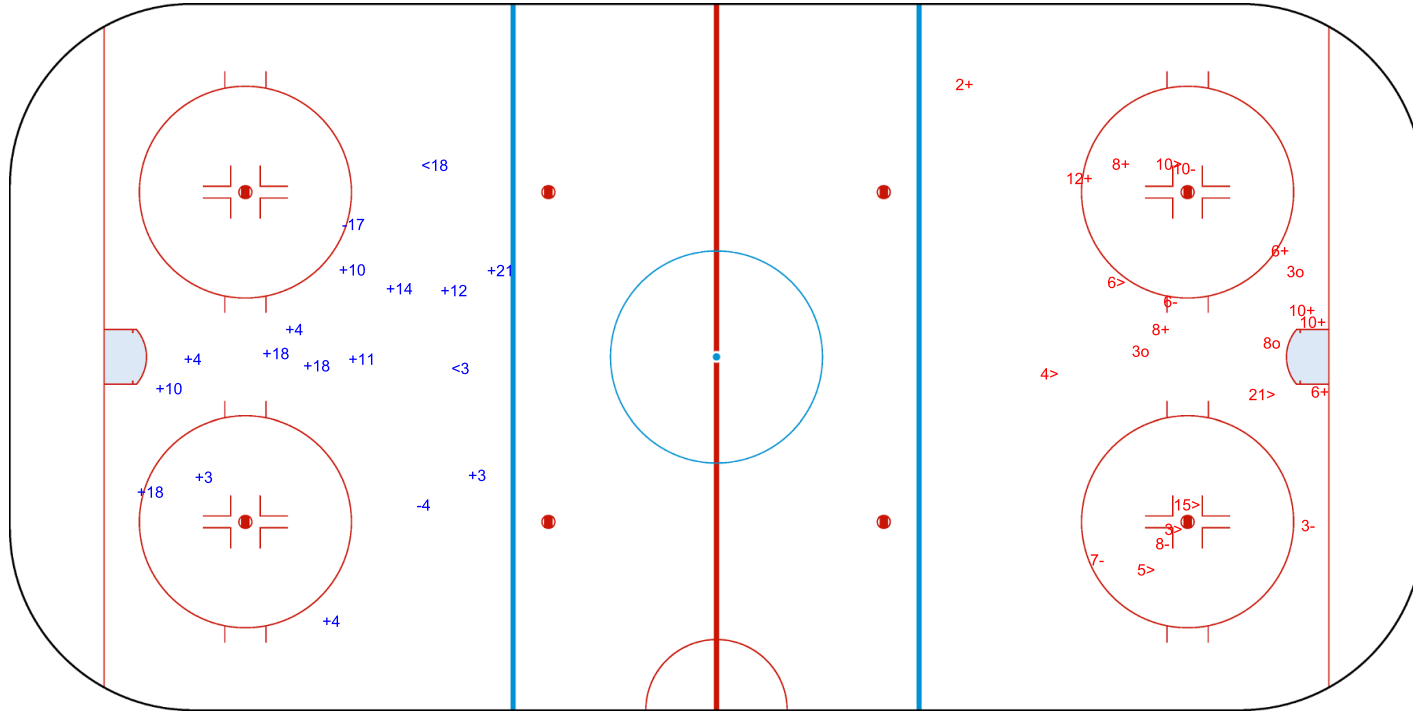

Shots by BUL
Goals (o): 0
SSP (<): 2
SSG (+): 14
SPG (-): 2

GK 1 of LTU

GK 25 of LTU

LTU → 3rd Period ← BUL

Shots by LTU
Goals (o): 3
SSP (>): 7
SSG (+): 8
SPG (-): 5

GK 20 of BUL

GK 25 of BUL

Legend:
GK Goalkeeper **SPG** Shots past goal **SSG** Shots saved by goalkeeper **SSP** Shots saved by player