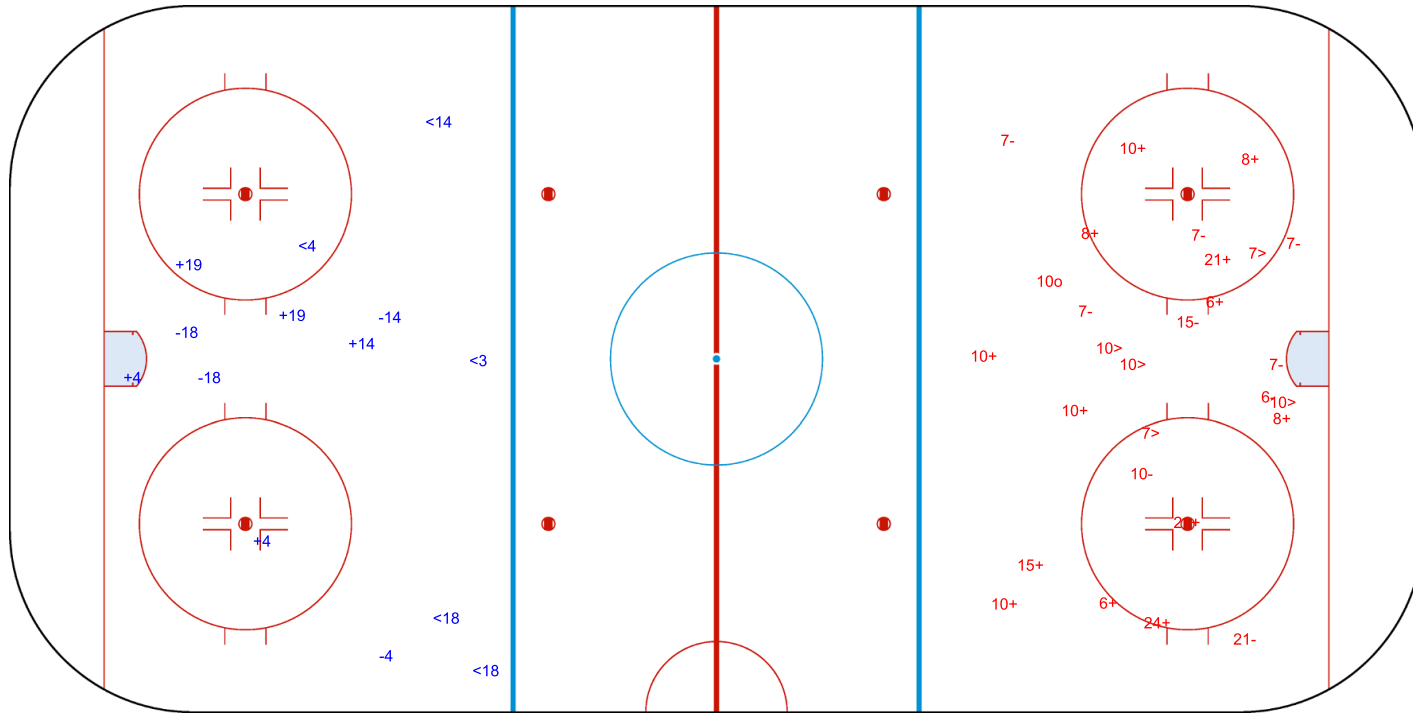

SHOT CHART

LTU - BUL

1st Period

Shots by BUL

Goals (o): 0 SSG (+): 5
SSP (<): 5 SPG (-): 4

GK 25 of LTU

Shots by LTU

Goals (o): 1 SSG (+): 13
SSP (>): 5 SPG (-): 9

GK 25 of BUL

Shots by LTU
Goals (o): 4
SSP (<): 0
SSG (+): 15
SPG (-): 3

o10
o3
o10
o7

GK 25 of BUL

BUL → 2nd Period ← LTU

Shots by BUL
Goals (o): 2
SSP (>): 8
SSG (+): 7
SPG (-): 4

o4
o18

GK 25 of LTU