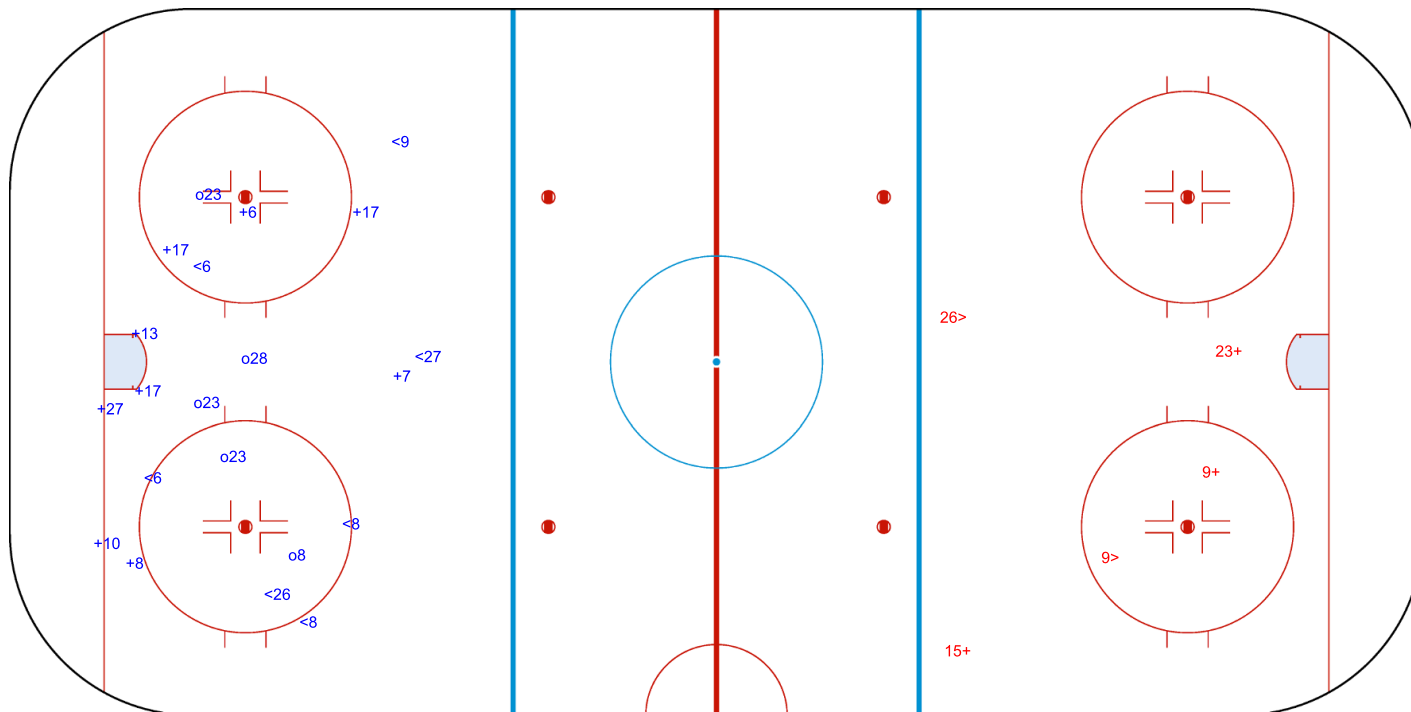

SHOT CHART
CAN - SWE

Shots by CAN
 Goals (o): 5 SSG (+): 9
 SSP (<): 7 SPG (-): 0

GK 1 of SWE

GK 30 of SWE

1st Period

Shots by SWE
 Goals (o): 0 SSG (+): 3
 SSP (>): 2 SPG (-): 0

GK 30 of CAN

Shots by SWE