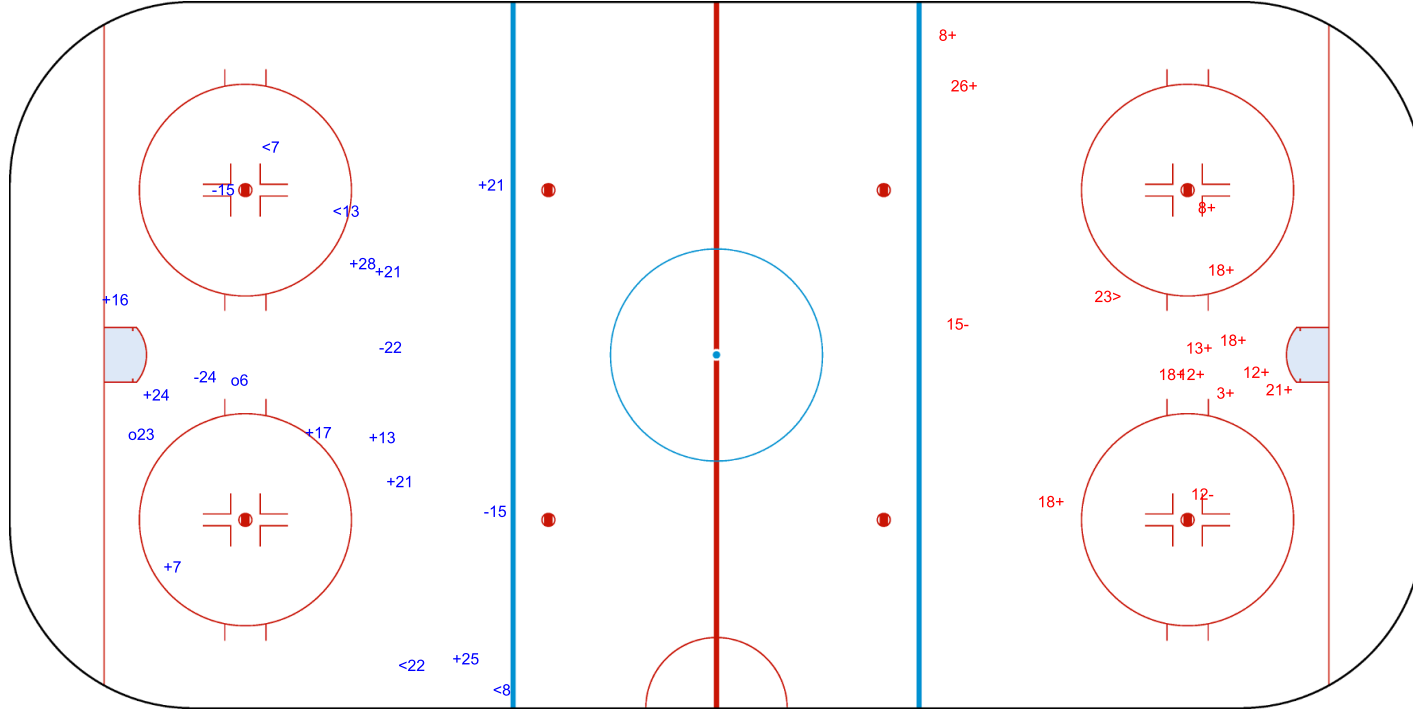

Shots by CAN

Goals (o): 2 SSG (+): 10
SSP (-): 4 SPG (-): 4

GK 1 of SWE

SWE → 3rd Period ← CAN

Shots by SWE

Goals (o): 0 SSG (+): 12
SSP (>): 1 SPG (-): 2

GK 30 of CAN

Legend:	GK Goalkeeper	SPG Shots past goal	SSG Shots saved by goalkeeper	SSP Shots saved by player
----------------	----------------------	----------------------------	--------------------------------------	----------------------------------