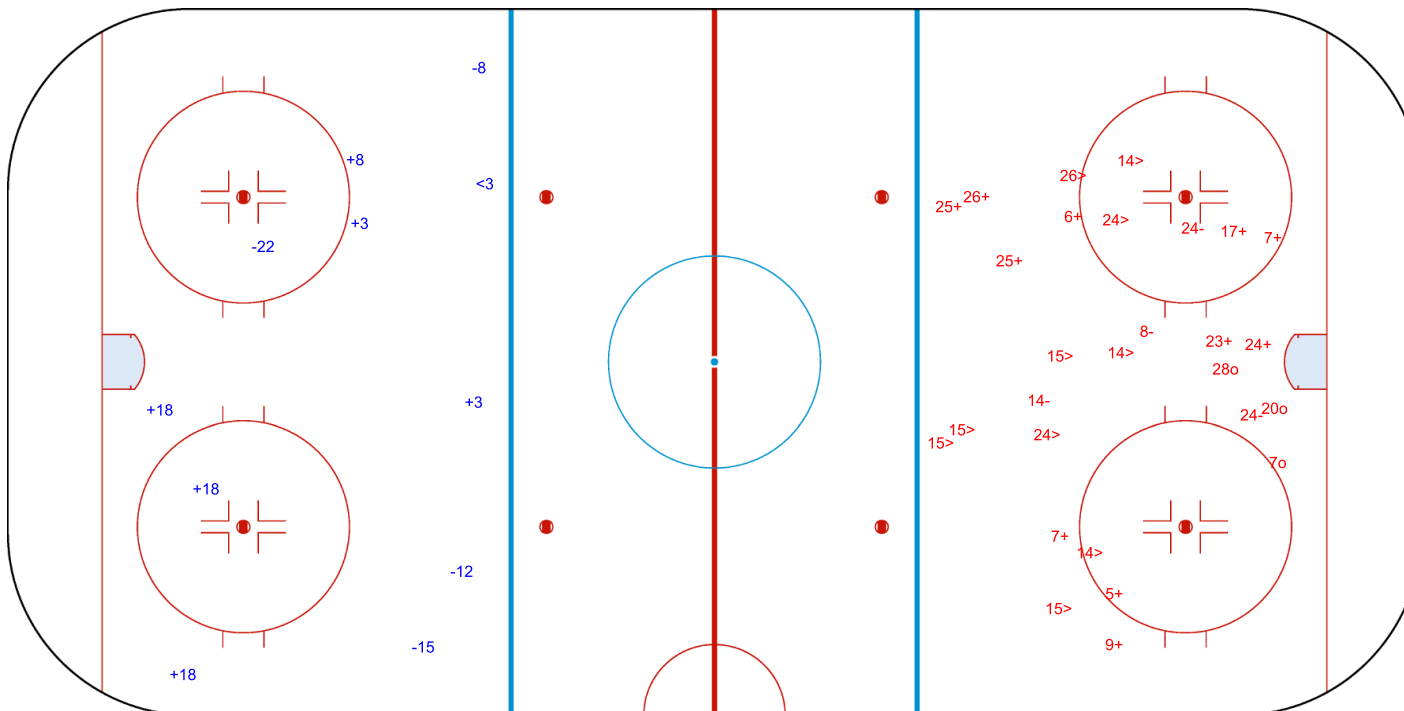

SHOT CHART
CAN - SWE

Shots by CAN
 Goals (o): 5 SSG (+): 9
 SSP (<): 7 SPG (-): 0

GK 1 of SWE

GK 30 of SWE

1st Period

Shots by SWE
 Goals (o): 0 SSG (+): 3
 SSP (>): 2 SPG (-): 0

GK 30 of CAN

Shots by SWE

Goals (o): 0 SSG (+): 6

SSP (<): 1 SPG (-): 4

GK 30 of CAN

2nd Period

Shots by CAN

Goals (o): 3 SSG (+): 11

SSP (>): 10 SPG (-): 4

GK 1 of SWE