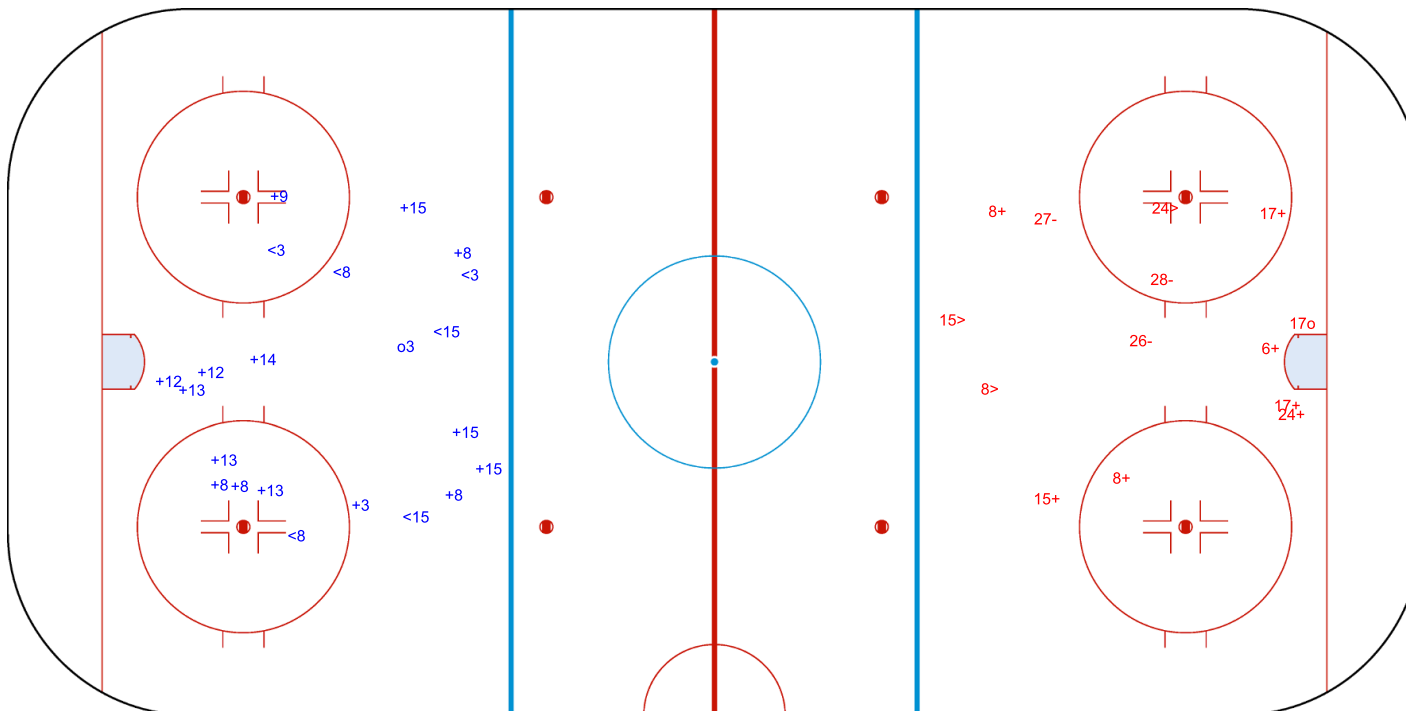

SHOT CHART
SWE - CAN

Shots by CAN
Goals (o): 1
SSP (<): 6
SSG (+): 10
SPG (-): 4

GK 30 of SWE

SWE → 1st Period ← CAN

Shots by SWE
Goals (o): 1
SSP (>): 6
SSG (+): 12
SPG (-): 0

GK 30 of CAN

Shots by SWE

Goals (o): 1 SSG (+): 15
SSP (<): 6 SPG (-): 0

GK 30 of CAN

2nd Period

Shots by CAN

Goals (o): 1 SSG (+): 7
SSP (>): 3 SPG (-): 3

GK 30 of SWE

Shots by CAN

Goals (o): 2 SSG (+): 10
SSP (<): 4 SPG (-): 2

GK 30 of SWE