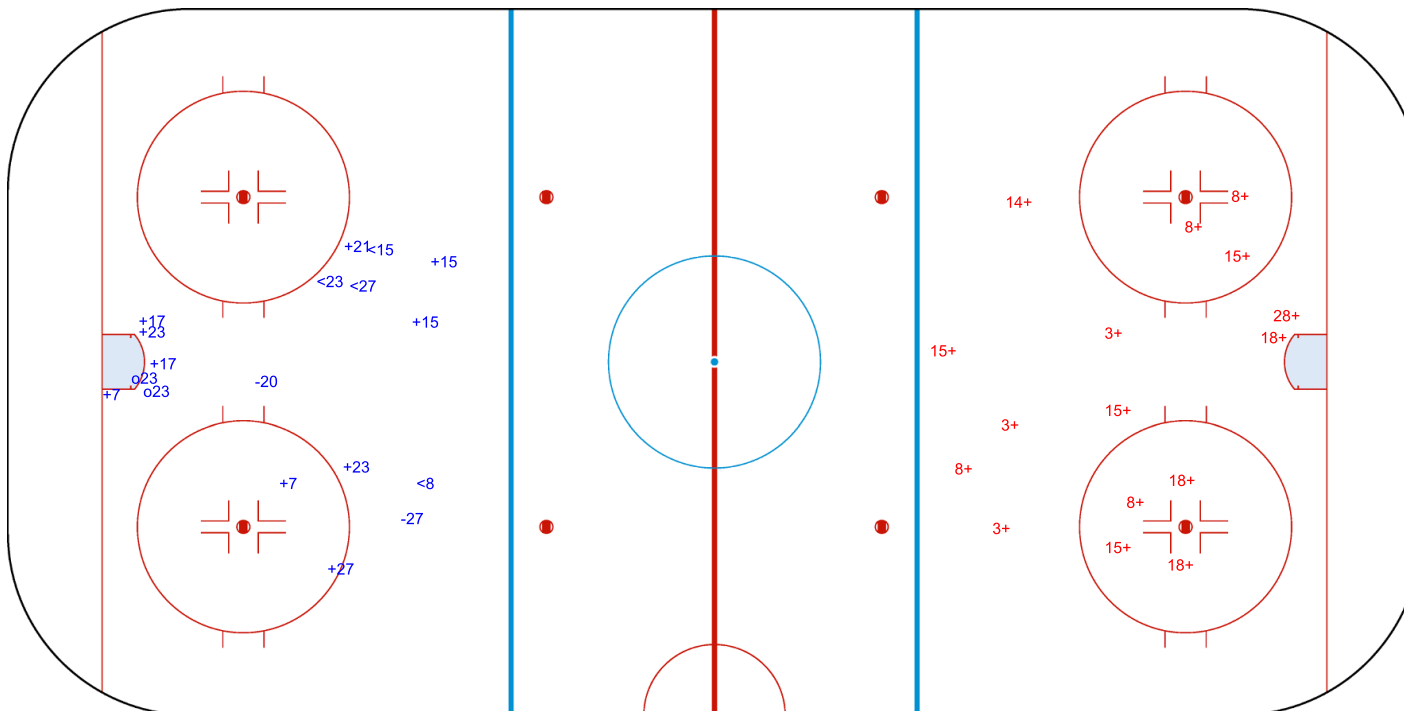

SHOT CHART
SWE - CAN

Shots by CAN
Goals (o): 1
SSP (<): 6
SSG (+): 10
SPG (-): 4

GK 30 of SWE

SWE → 1st Period ← CAN

Shots by SWE
Goals (o): 1
SSP (>): 6
SSG (+): 12
SPG (-): 0

GK 30 of CAN

Shots by SWE

Goals (o): 1 SSG (+): 15
SSP (<): 6 SPG (-): 0

ENG

3rd Period

Shots by SWE

Goals (o): 0 SSG (+): 16
SSP (>): 0 SPG (-): 0

GK 30 of CAN

Legend:	
ENG	Empty net goal
GK	Goalkeeper
SPG	Shots past goal
SSG	Shots saved by goalkeeper
SSP	Shots saved by player