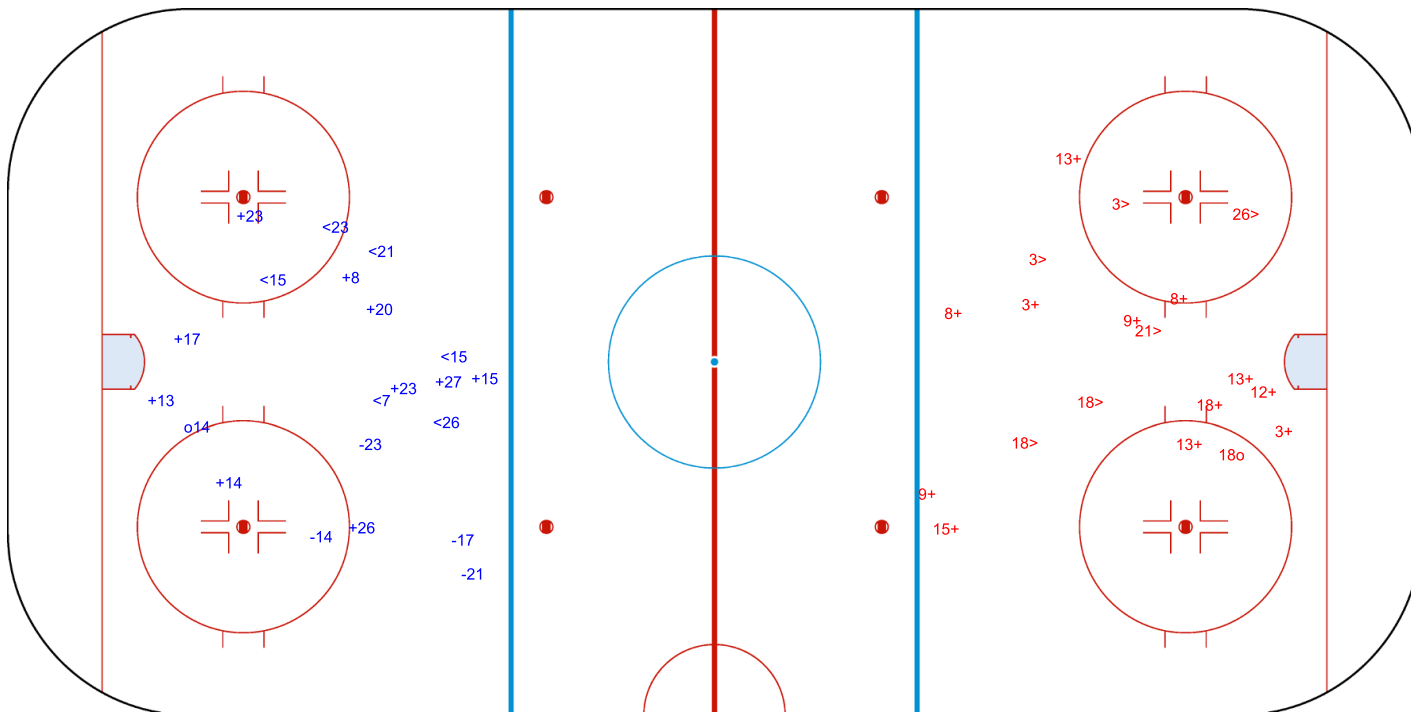

SHOT CHART
SWE - CAN

Shots by CAN
Goals (o): 1
SSP (<): 6
SSG (+): 10
SPG (-): 4

GK 30 of SWE

SWE → 1st Period ← CAN

Shots by SWE
Goals (o): 1
SSP (>): 6
SSG (+): 12
SPG (-): 0

GK 30 of CAN

Shots by SWE

Goals (o): 1 SSG (+): 15
SSP (<): 6 SPG (-): 0

GK 30 of CAN

2nd Period

Shots by CAN

Goals (o): 1 SSG (+): 7
SSP (>): 3 SPG (-): 3

GK 30 of SWE

Shots by CAN

Goals (o): 2 SSG (+): 10
SSP (<): 4 SPG (-): 2

GK 30 of SWE