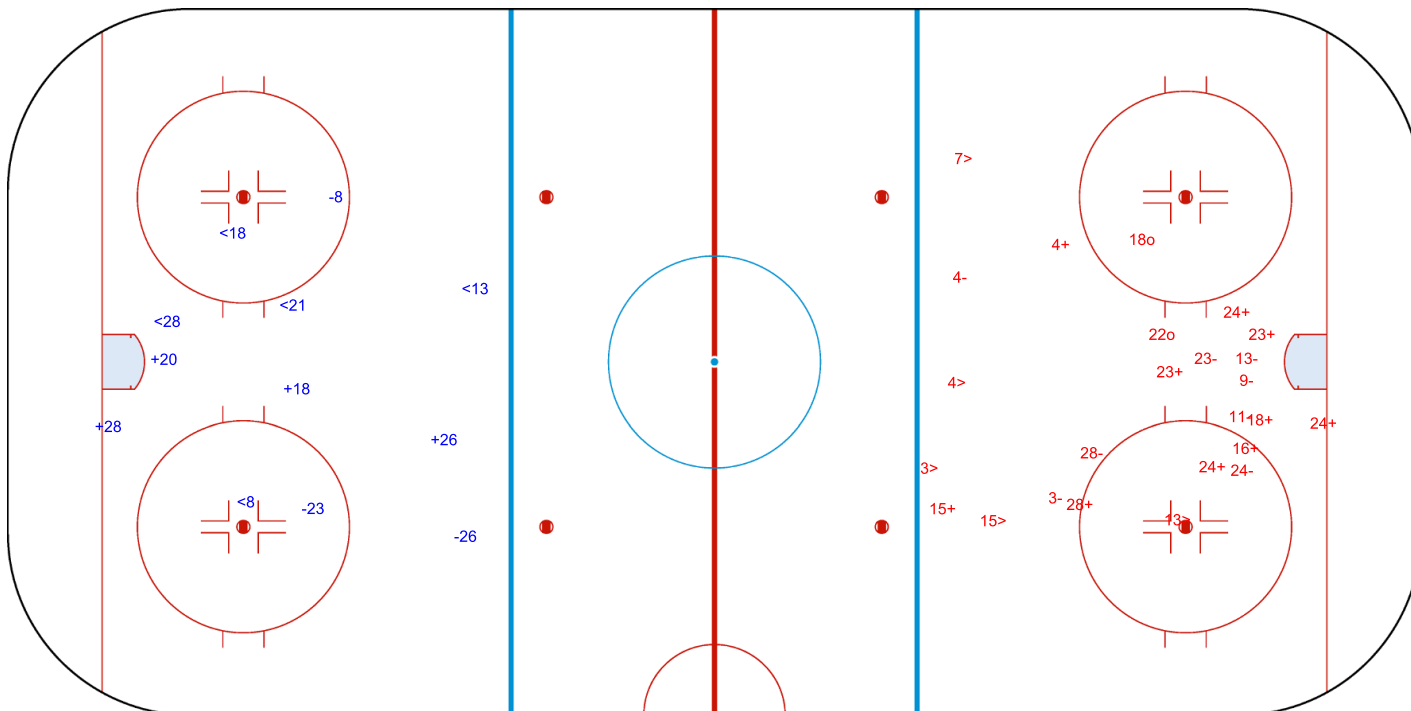

SSG (+): 4

SSP (-): 5

SPG (-): 3

GK 30 of SWE

3rd Period

Shots by SWE

Goals (o): 2

SSG (+): 10

SSP (>): 5

SPG (-): 8

GK 1 of FIN

GK 31 of FIN

Legend:

GK Goalkeeper

SPG Shots past goal

SSG Shots saved by goalkeeper