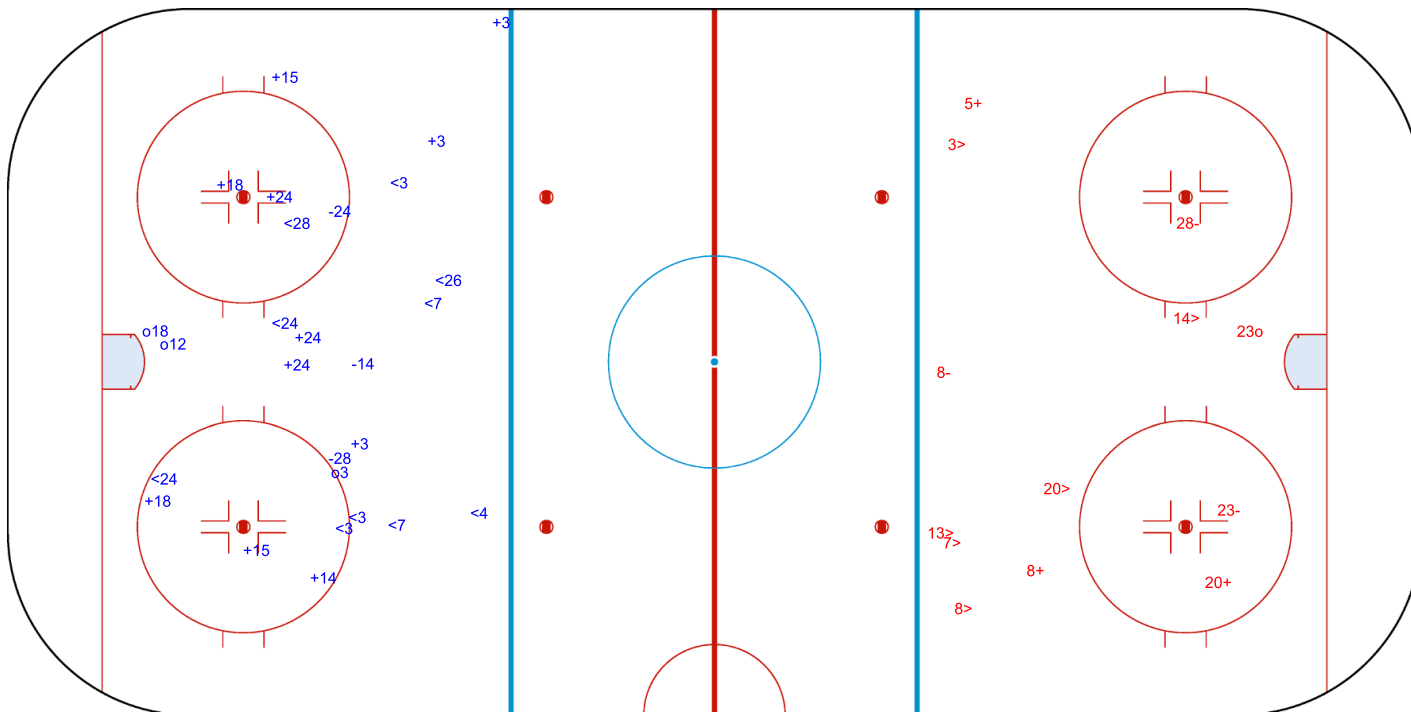

SHOT CHART

FIN - SWE

1st Period

Shots by FIN
Goals (o): 0 SSG (+): 8
SSP (<): 3 SPG (-): 4

GK 30 of SWE

Shots by SWE
Goals (o): 1 SSG (+): 12
SSP (>): 6 SPG (-): 4

GK 31 of FIN

Shots by SWE

Goals (o): 3 SSG (+): 11
 SSP (-): 10 SPG (-): 3

GK 31 of FIN

FIN → **2nd Period** ← **SWE**

Shots by FIN

Goals (o): 1 SSG (+): 3
 SSP (>): 6 SPG (-): 3

GK 30 of SWE

Shots by FIN

Goals (o): 0