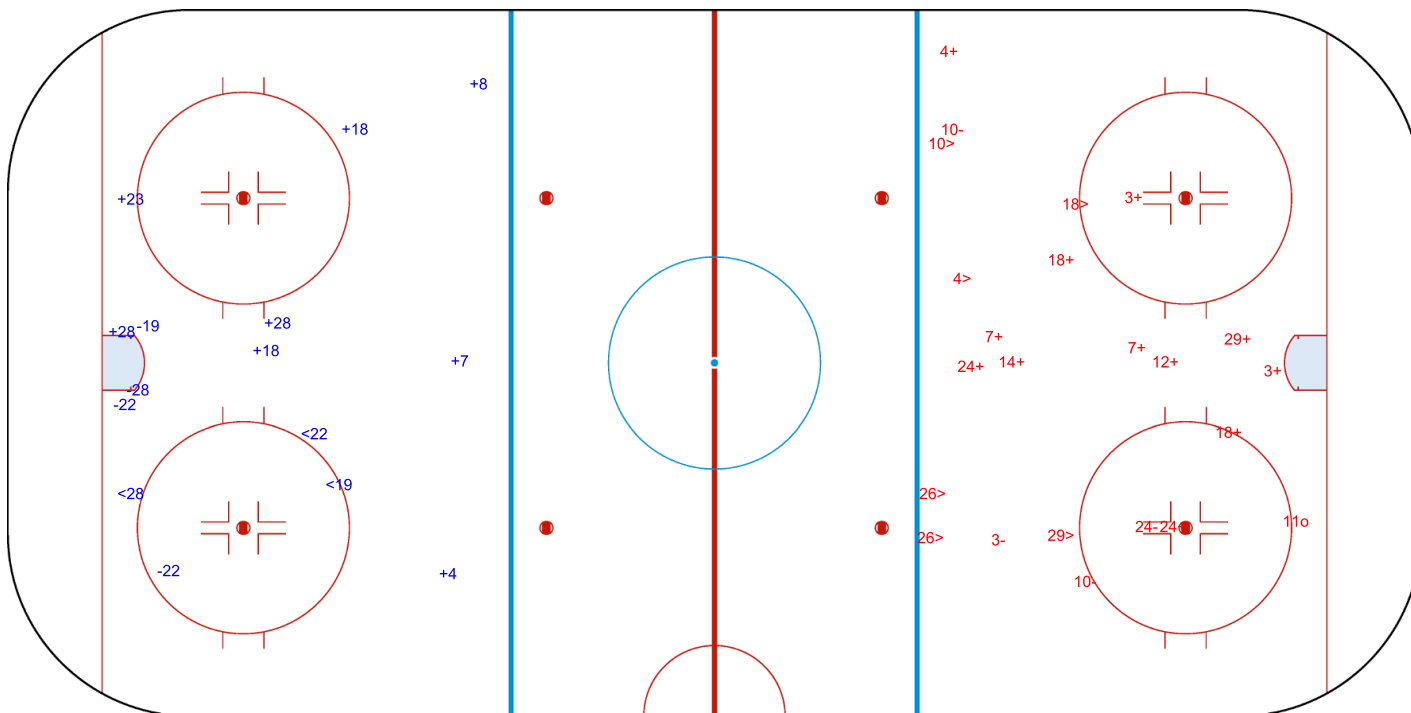

SHOT CHART

FIN - SWE

1st Period

Shots by FIN
Goals (o): 0 SSG (+): 8
SSP (<): 3 SPG (-): 4

GK 30 of SWE

Shots by SWE
Goals (o): 1 SSG (+): 12
SSP (>): 6 SPG (-): 4

GK 31 of FIN

Shots by SWE

Goals (o): 3 SSG (+): 11
 SSP (-): 10 SPG (-): 3

GK 31 of FIN

FIN → **2nd Period** ← **SWE**

Shots by FIN

Goals (o): 1 SSG (+): 3
 SSP (>): 6 SPG (-): 3

GK 30 of SWE

Shots by FIN

Goals (o): 0