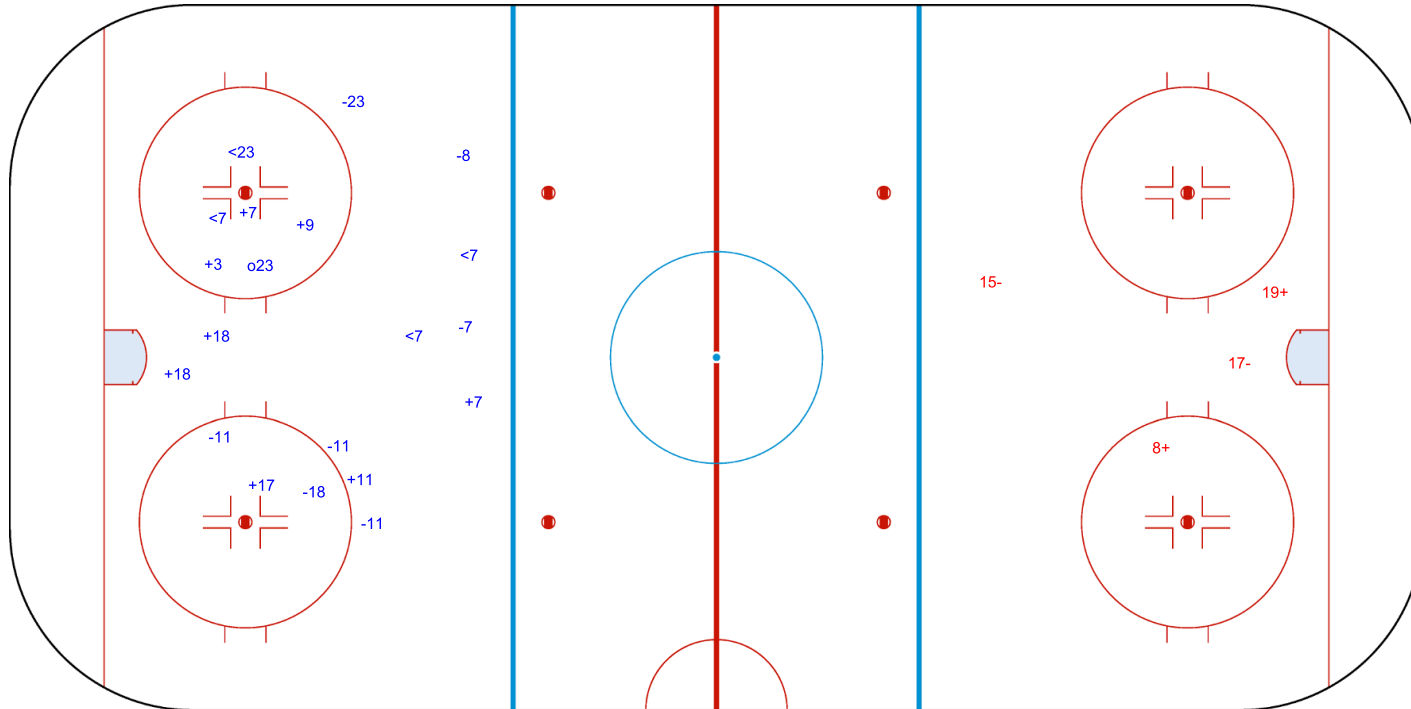

SHOT CHART

ESP - AUS

1st Period

Shots by ESP

Goals (o): 1 SSG (+): 8
SSP (<): 4 SPG (-): 7

GK 20 of AUS

Shots by AUS

Goals (o): 0 SSG (+): 2
SSP (>): 0 SPG (-): 2

GK 1 of ESP

Shots by AUS

Goals (o): 1 SSG (+): 4
SSP (<): 1 SPG (-): 2

GK 1 of ESP

ESP

2nd Period

AUS

Shots by ESP