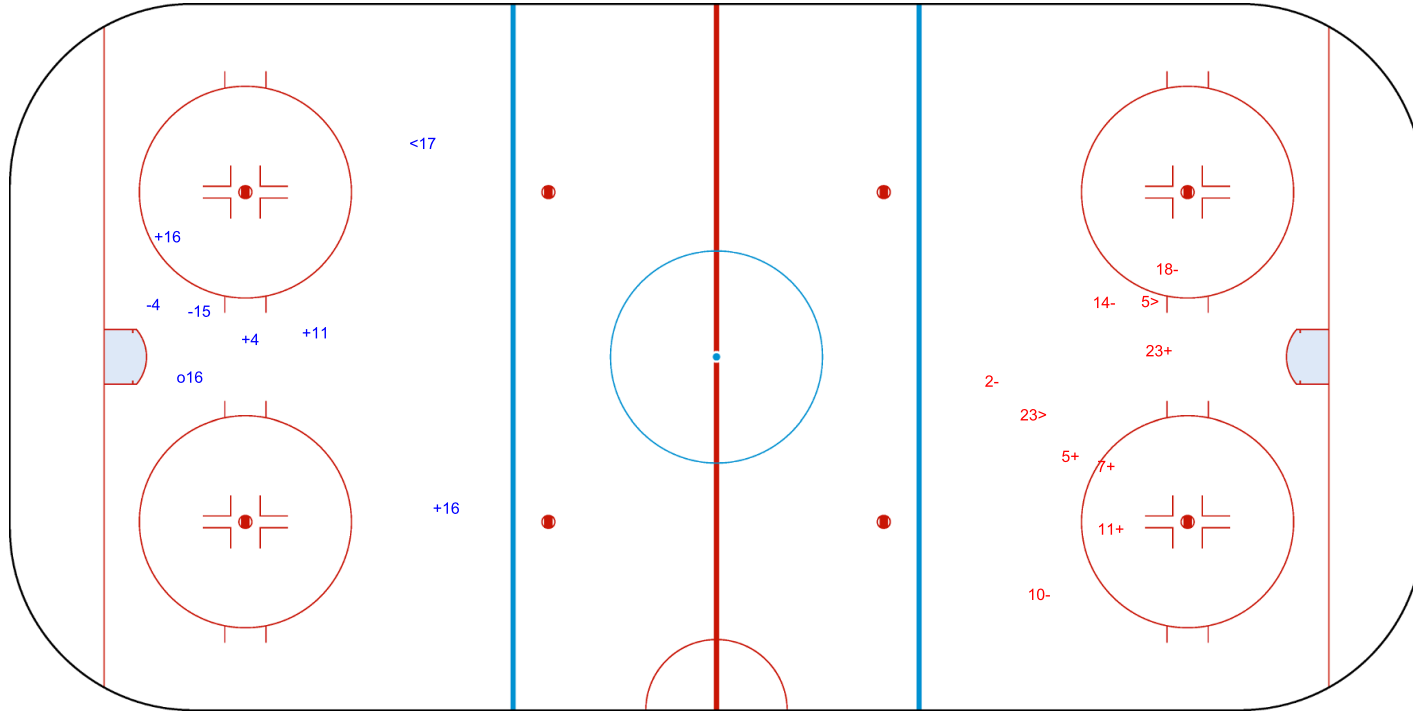

Shots by AUS

Goals (o): 1   SSG (+): 4
SSP (<): 1   SPG (-): 2

GK 1 of ESP

ESP

2nd Period

AUS

Shots by ESP

Goals (o): 0   SSG (+): 4
SSP (>): 2   SPG (-): 4

GK 20 of AUS