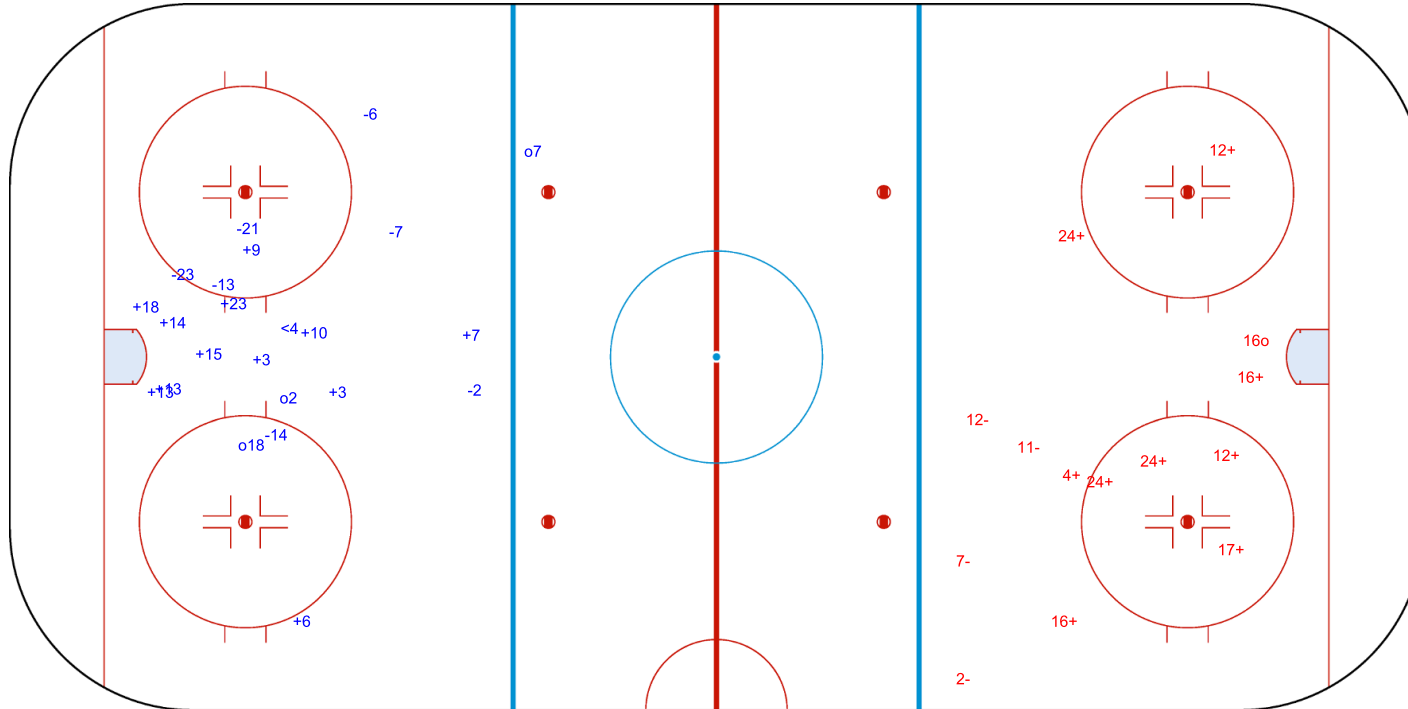

Goals (o): 0 SSG (+): 4
SSP (>): 2 SPG (-): 4

GK 20 of AUS

Shots by ESP

Goals (o): 3 SSG (+): 12
SSP (<): 1 SPG (-): 7

GK 20 of AUS

ENG

3rd Period

Shots by AUS