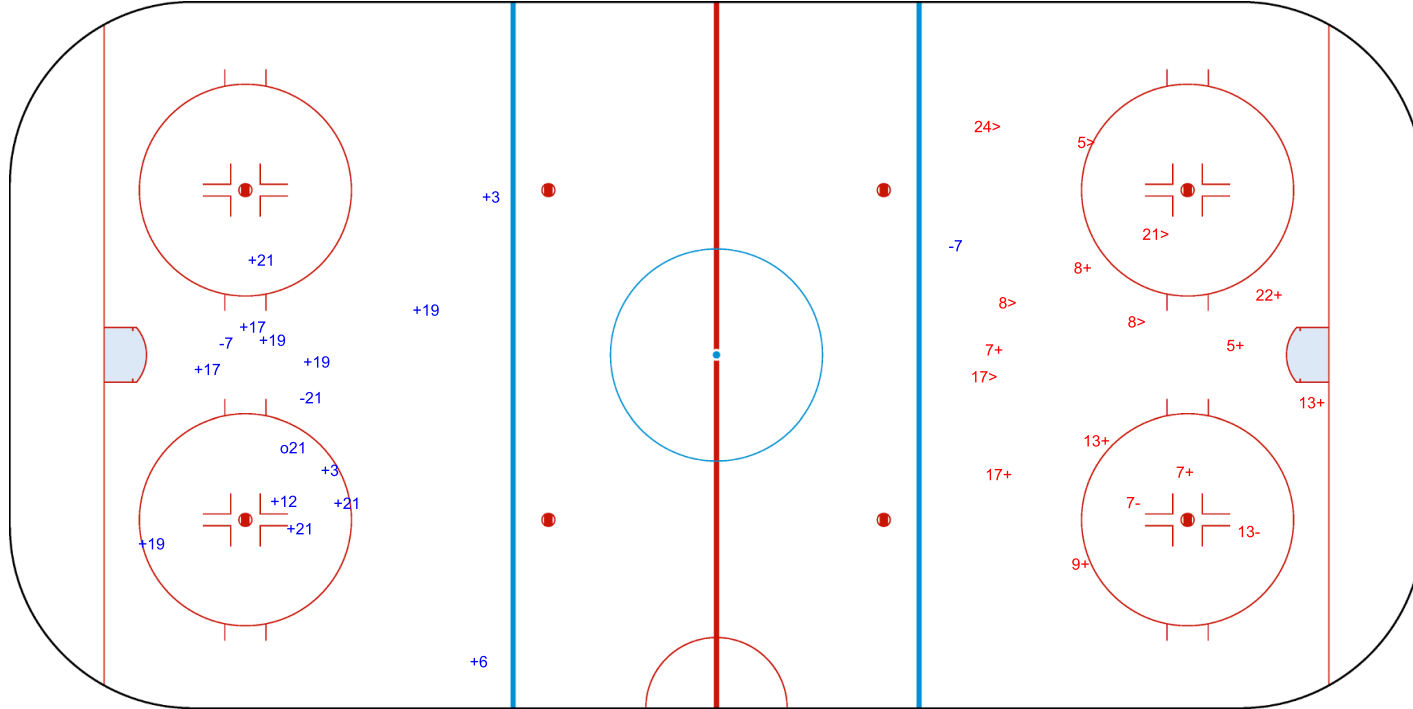

Shots by ISR
Goals (o): 1
SSP (<): 0
SSG (+): 13
SPG (-): 3

GK 1 of ISL

ISL → 3rd Period ← ISR

Shots by ISL
Goals (o): 0
SSP (>): 6
SSG (+): 9
SPG (-): 2

Legend:	
GK	Goalkeeper
SPG	Shots past goal
SSG	Shots saved by goalkeeper
SSP	Shots saved by player