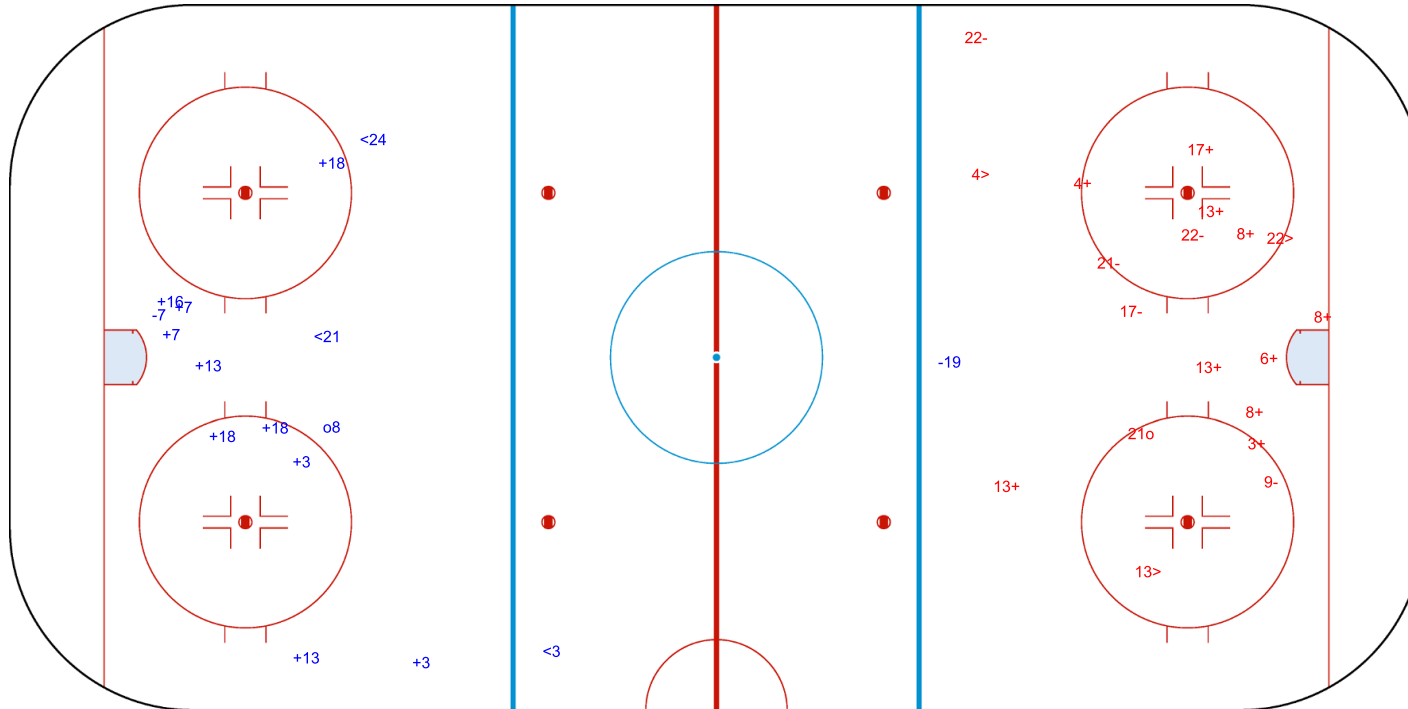

SHOT CHART

ISL - ISR

1st Period

Shots by ISR
Goals (o): 1
SSP (<): 3
SSG (+): 10
SPG (-): 2

Shots by ISL
Goals (o): 1
SSP (>): 3
SSG (+): 10
SPG (-): 5

GK 1 of ISL

GK 1 of ISR

Shots by ISL

Goals (o): 1

SSP (<): 3

SSG (+): 6

SPG (-): 4

o22

GK 1 of ISR

2nd Period

Shots by ISR