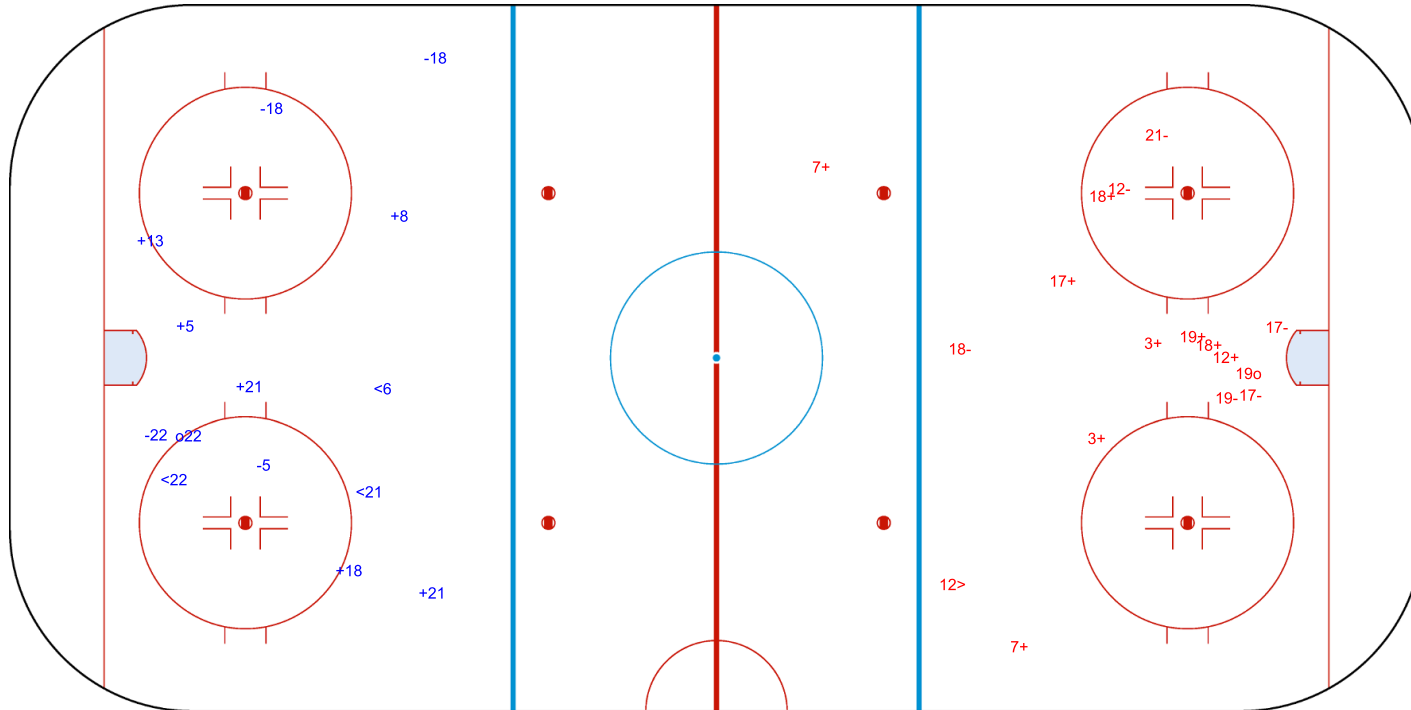

Goals (o): 1

SSP (>): 1

SSG (+): 9

SPG (-): 6

o19

GK 1 of ISL

Shots by ISR
Goals (o): 1
SSP (<): 0
SSG (+): 13
SPG (-): 3

GK 1 of ISL