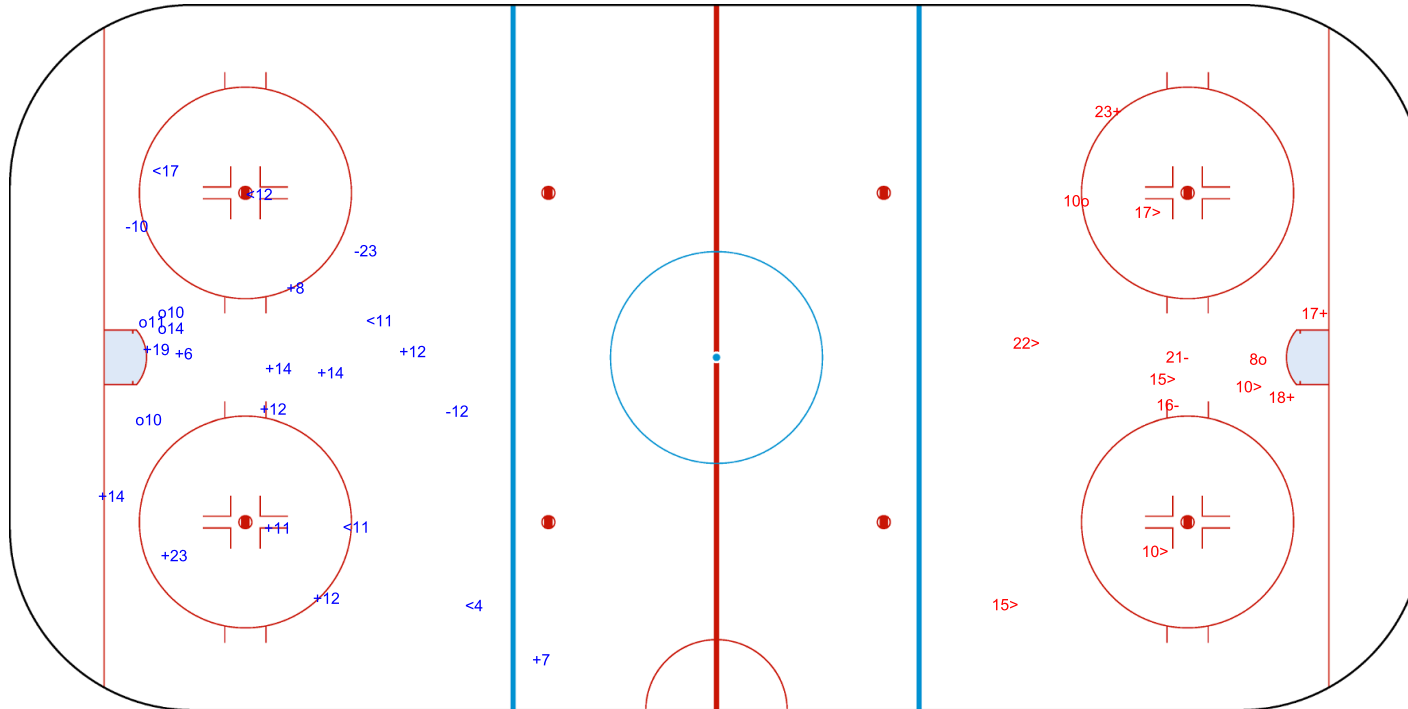

SHOT CHART

TPE - TUR

1st Period

Shots by TPE

Goals (o): 4

SSP (<): 5

SSG (+): 12

SPG (-): 3

GK 20 of TUR

Shots by TUR

Goals (o): 2

SSP (>): 6

SSG (+): 3

SPG (-): 2

GK 20 of TPE

Shots by TUR