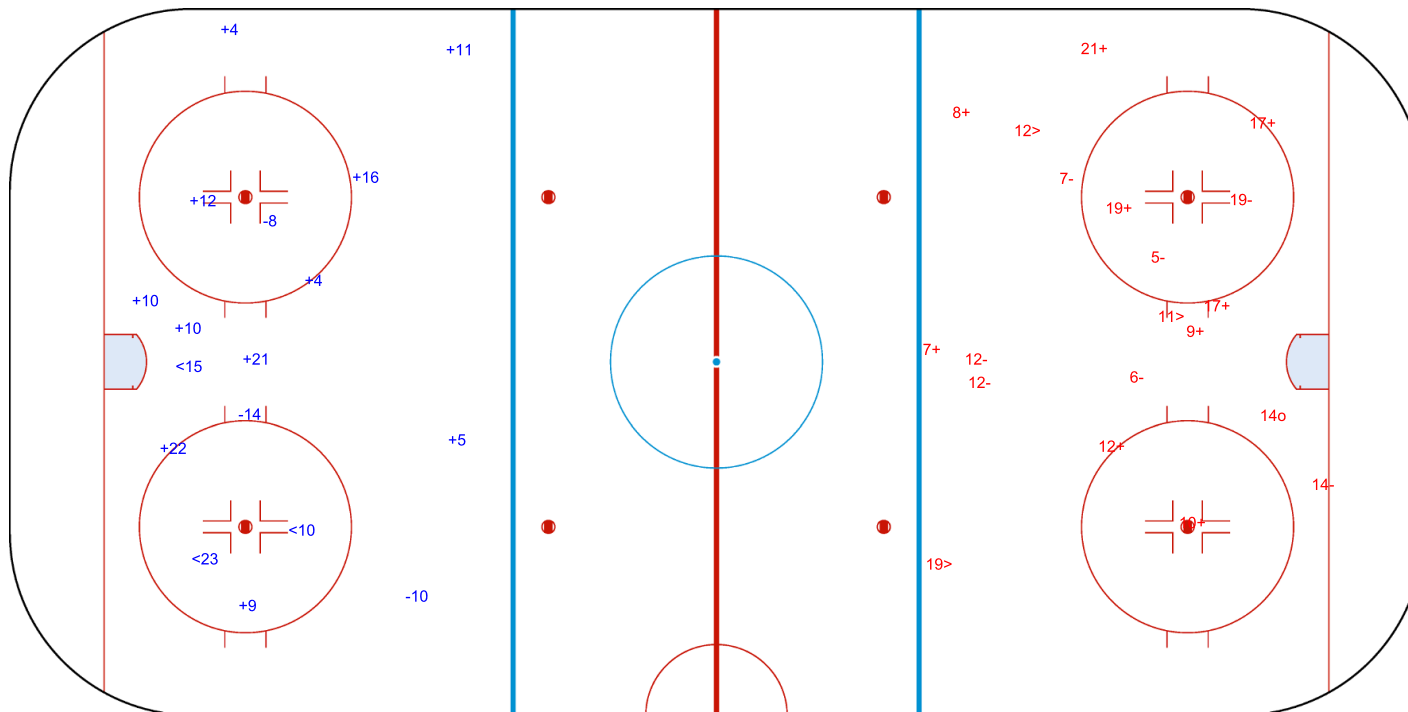

Shots by TUR

Goals (o): 0   SSG (+): 11
SSP (<): 3   SPG (-): 3

GK 20 of TPE

2nd Period

Shots by TPE

Goals (o): 1   SSG (+): 9
SSP (>): 3   SPG (-): 7

GK 20 of TUR