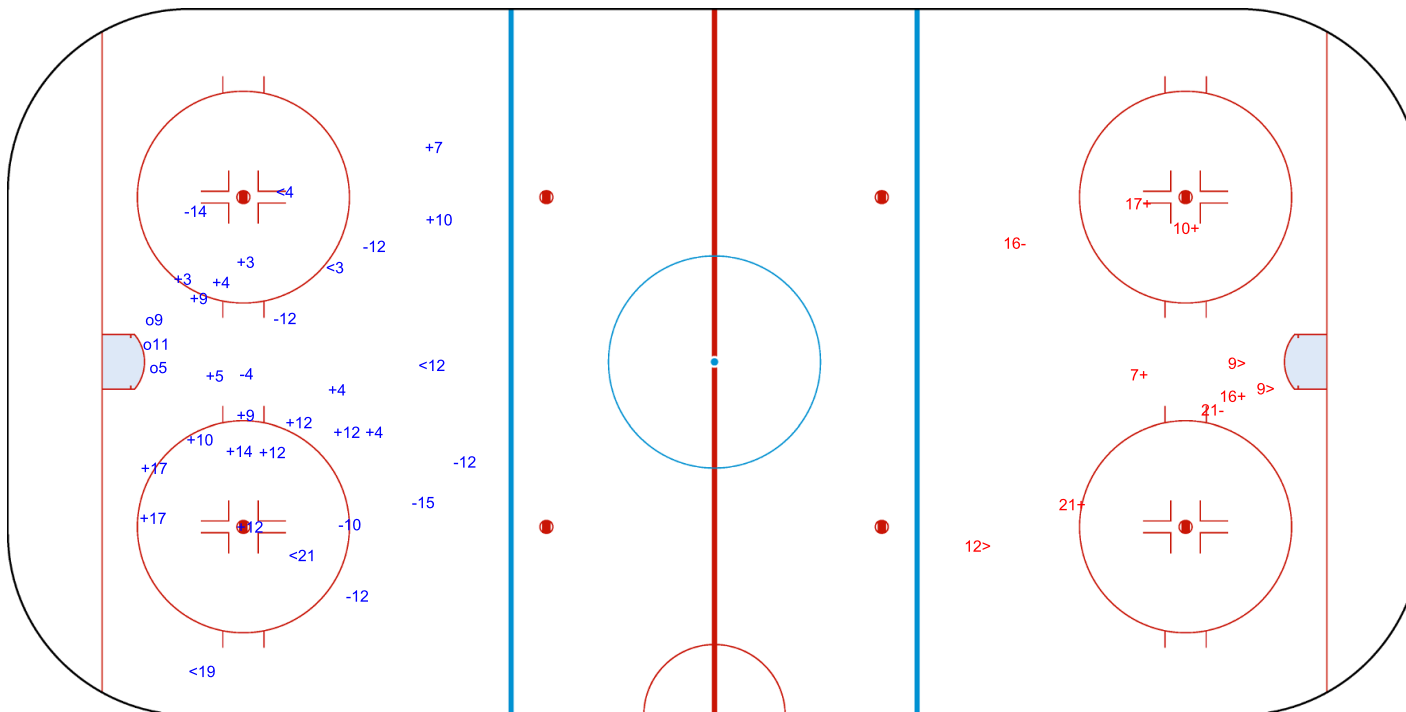

Shots by TPE
Goals (o): 3   SSG (+): 18
SSP (<): 5   SPG (-): 8

GK 20 of TUR

TUR → 3rd Period ← TPE

Shots by TUR
Goals (o): 0   SSG (+): 5
SSP (>): 3   SPG (-): 2

GK 20 of TPE

GK 25 of TPE

Legend:					
GK	Goalkeeper	SPG	Shots past goal	SSG	Shots saved by goalkeeper
				SSP	Shots saved by player