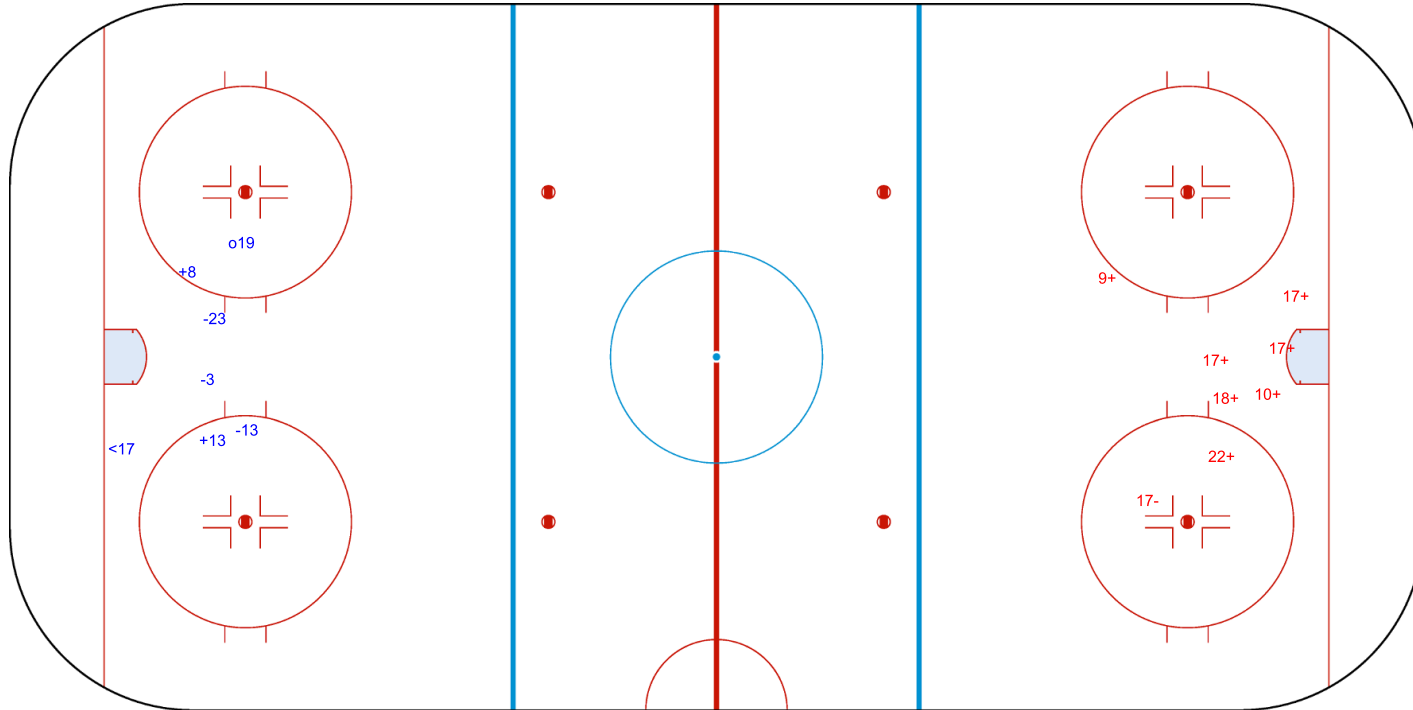

SHOT CHART

ISL - NZL

1st Period

Shots by ISL
Goals (o): 1 SSG (+): 2
SSP (<): 1 SPG (-): 3

Shots by NZL
Goals (o): 0 SSG (+): 7
SSP (>): 0 SPG (-): 1

GK 20 of NZL

GK 1 of ISL

Shots by NZL
Goals (o): 0 SSG (+): 10
SSP (<): 0 SPG (-): 0

GK 1 of ISL

ISL → 2nd Period ← NZL

Shots by ISL
Goals (o): 1 SSG (+): 2
SSP (>): 0 SPG (-): 9

GK 20 of NZL

Shots by ISL

Goals (o): 0 SSG (+): 3
SSP (<): 0 SPG (-): 3

GK 20 of NZL

3rd Period