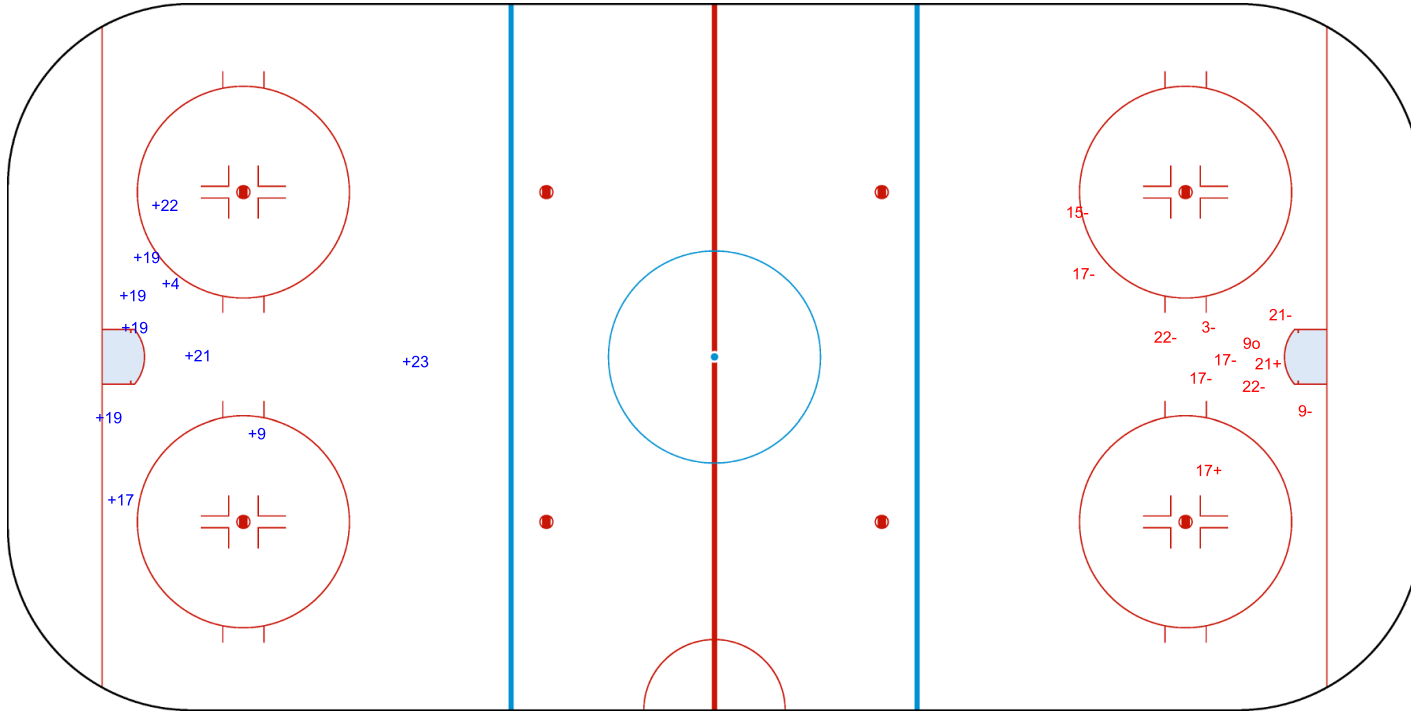

SHOT CHART

ISL - NZL

1st Period

Shots by ISL
Goals (o): 1 SSG (+): 2
SSP (<): 1 SPG (-): 3

Shots by NZL
Goals (o): 0 SSG (+): 7
SSP (>): 0 SPG (-): 1

GK 20 of NZL

GK 1 of ISL

Shots by NZL
Goals (o): 0 SSG (+): 10
SSP (<): 0 SPG (-): 0

GK 1 of ISL

ISL → 2nd Period ← NZL

Shots by ISL
Goals (o): 1 SSG (+): 2
SSP (>): 0 SPG (-): 9

GK 20 of NZL

Shots by ISL

Goals (o): 0 SSG (+): 3
SSP (<): 0 SPG (-): 3

GK 20 of NZL

3rd Period