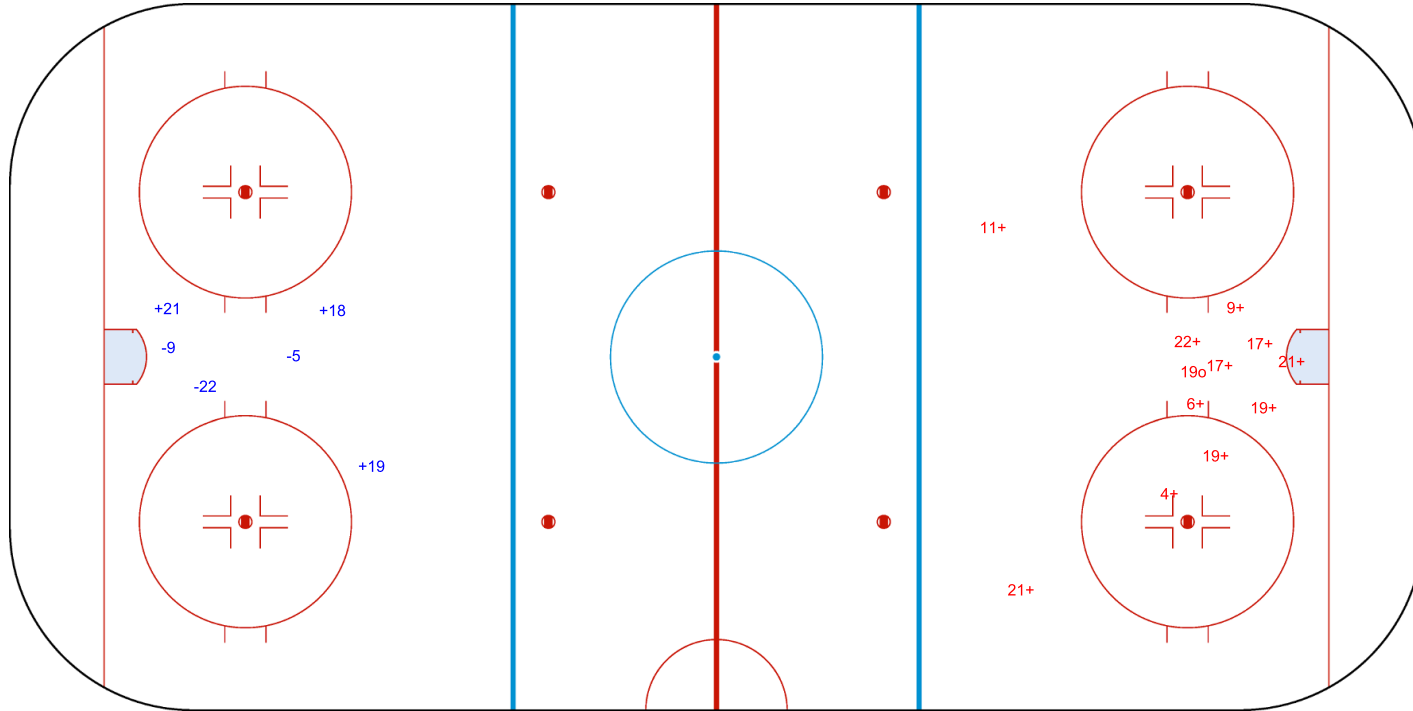

Shots by ISL

Goals (o): 0   SSG (+): 3
SSP (<): 0   SPG (-): 3

GK 20 of NZL

3rd Period

Shots by NZL

Goals (o): 1   SSG (+): 11
SSP (>): 0   SPG (-): 0

GK 1 of ISL

Legend:	GK Goalkeeper	SPG Shots past goal	SSG Shots saved by goalkeeper	SSP Shots saved by player