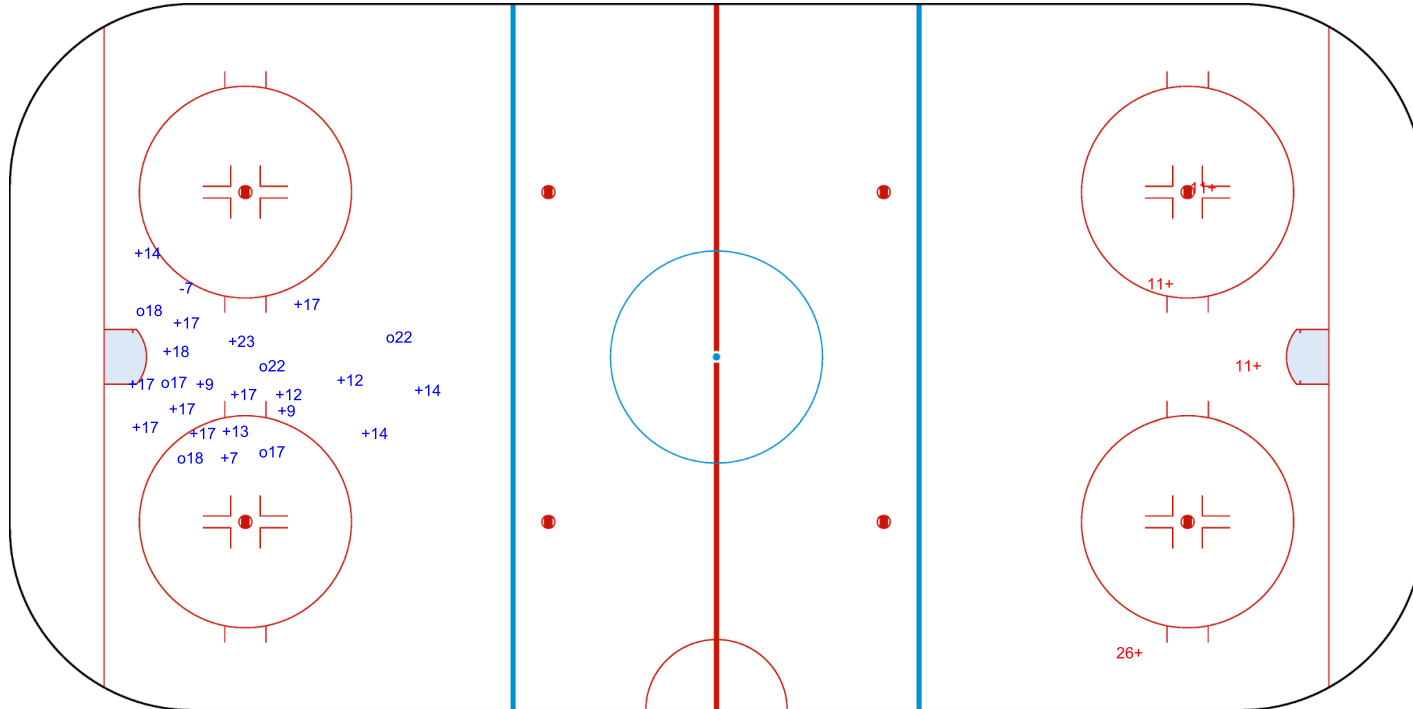

Shots by BEL
Goals (o): 6   SSG (+): 18
SSP (<): 0   SPG (-): 1

o17	o28
o18	o22

GK 30 of EST

EST → 2nd Period ← BEL

Shots by EST
Goals (o): 0   SSG (+): 4
SSP (>): 0   SPG (-): 0

GK 20 of BEL

GK 25 of BEL