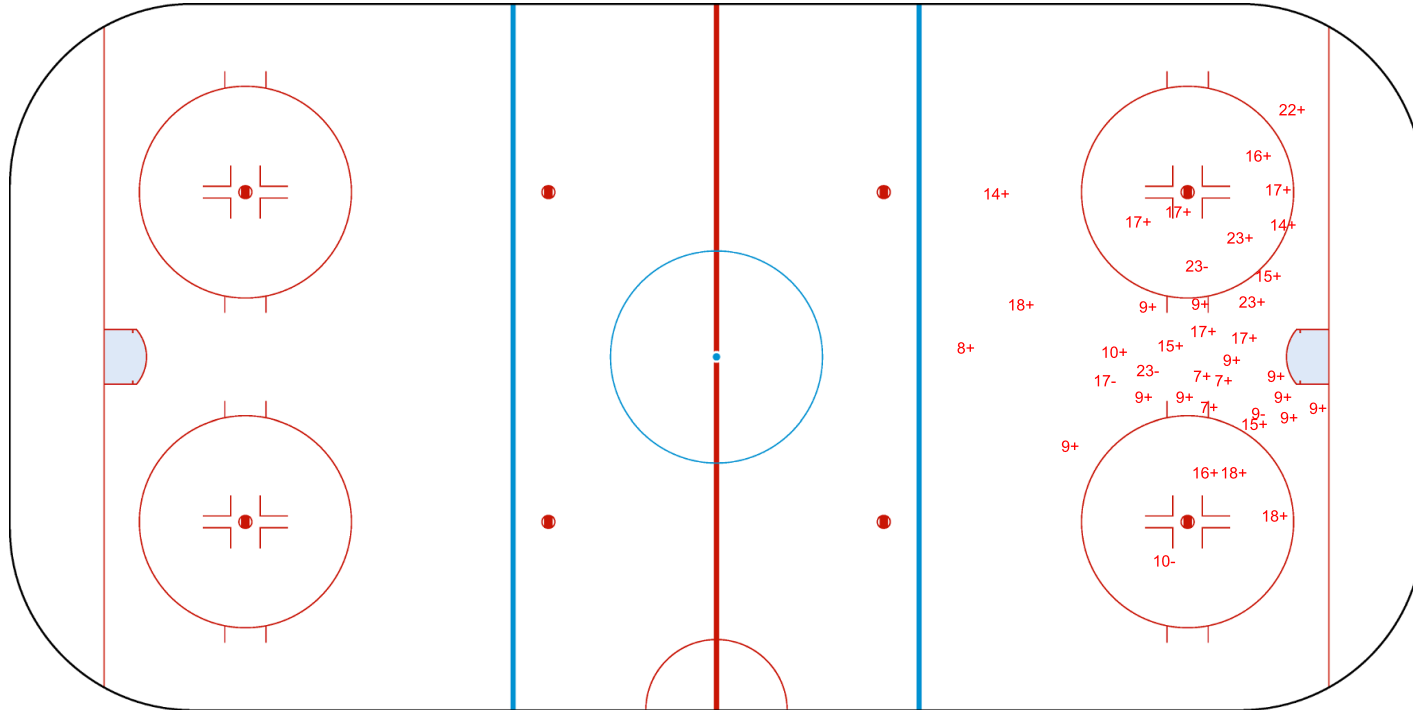

ICE HOCKEY
U18 WOMEN'S WORLD
CHAMPIONSHIP
BULGARIA
Sofia
Division II - Group B

WINTER SPORTS PALACE

FRI 27 JAN 2023
START TIME 16:30

ICE HOCKEY

IIHF ICE HOCKEY U18 WOMEN'S WORLD CHAMPIONSHIP

ROUND ROBIN, GAME 4

INTERNATIONAL
ICE HOCKEY
FEDERATION

SHOT CHART

BEL - EST

Shots by EST
Goals (o): 0
SSP (<): 0

SSG (+): 0
SPG (-): 0

Shots by BEL
Goals (o): 0
SSP (>): 0

SSG (+): 33
SPG (-): 5

GK 25 of BEL