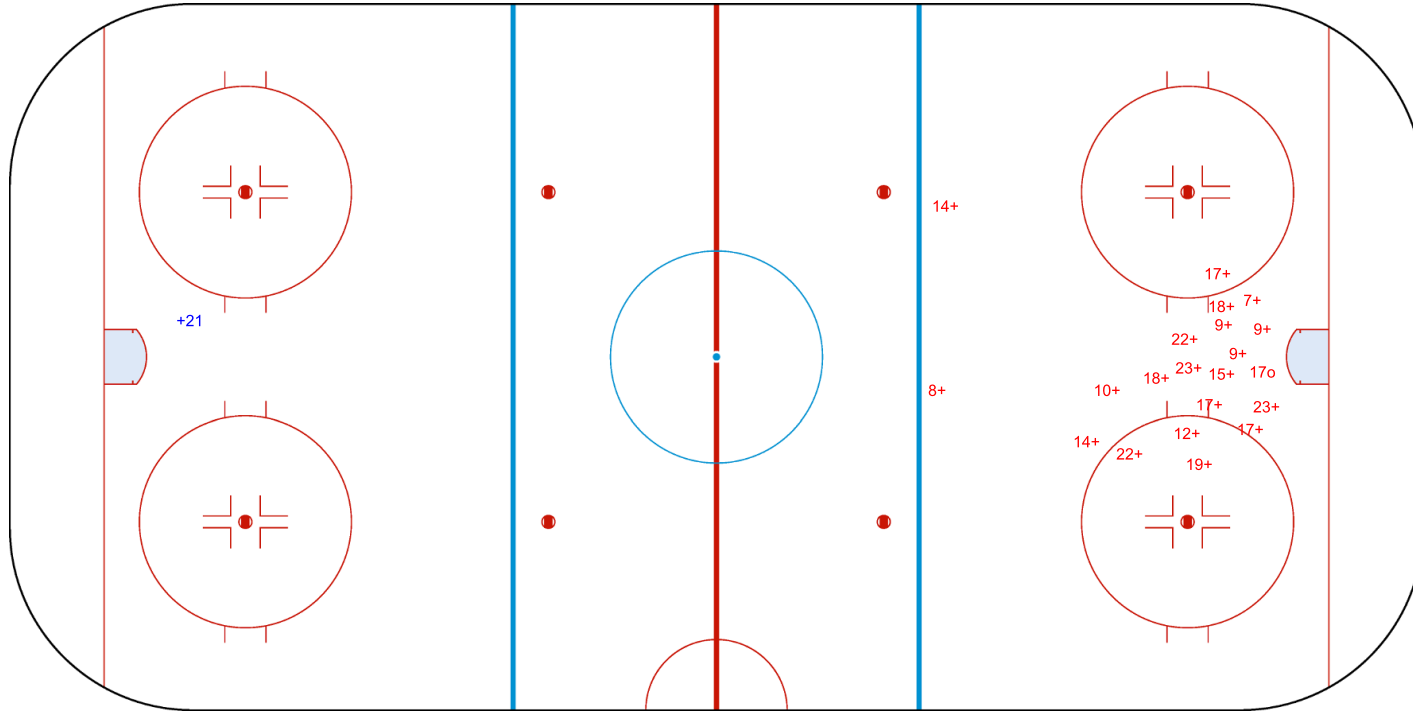

--	--

GK 25 of BEL

Shots by EST

Goals (o): 0 SSG (+): 1
SSP (-): 0 SPG (-): 0

GK 20 of BEL

BEL → 3rd Period ← EST

Shots by BEL

Goals (o): 1 SSG (+): 20
SSP (>): 0 SPG (-): 0