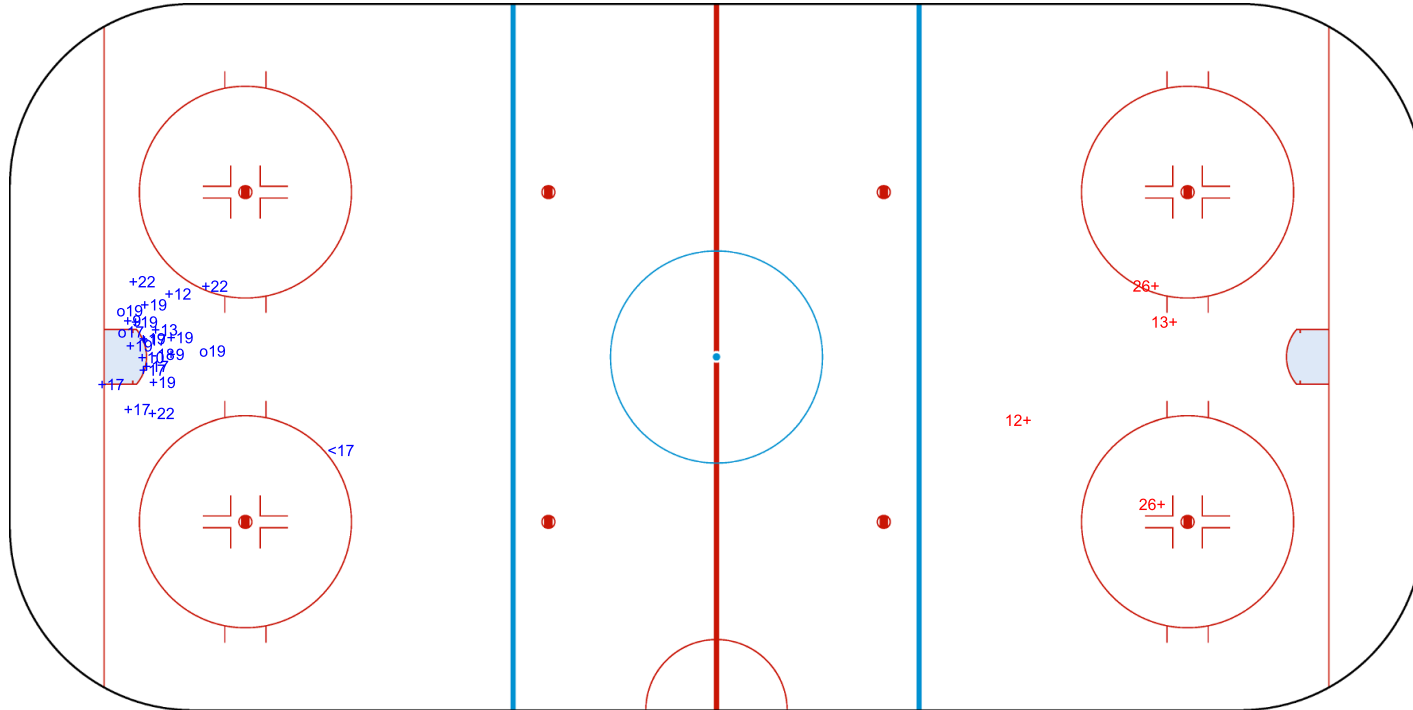

SHOT CHART
 NZL - EST

Shots by NZL
 Goals (o): 3 SSG (+): 19
 SSP (-): 1 SPG (-): 1

EST → 1st Period ← NZL

Shots by EST
 Goals (o): 0 SSG (+): 4
 SSP (>): 0 SPG (-): 0

Shots by EST

Goals (o): 0 SSG (+): 4

SSP (<): 0 SPG (-): 0