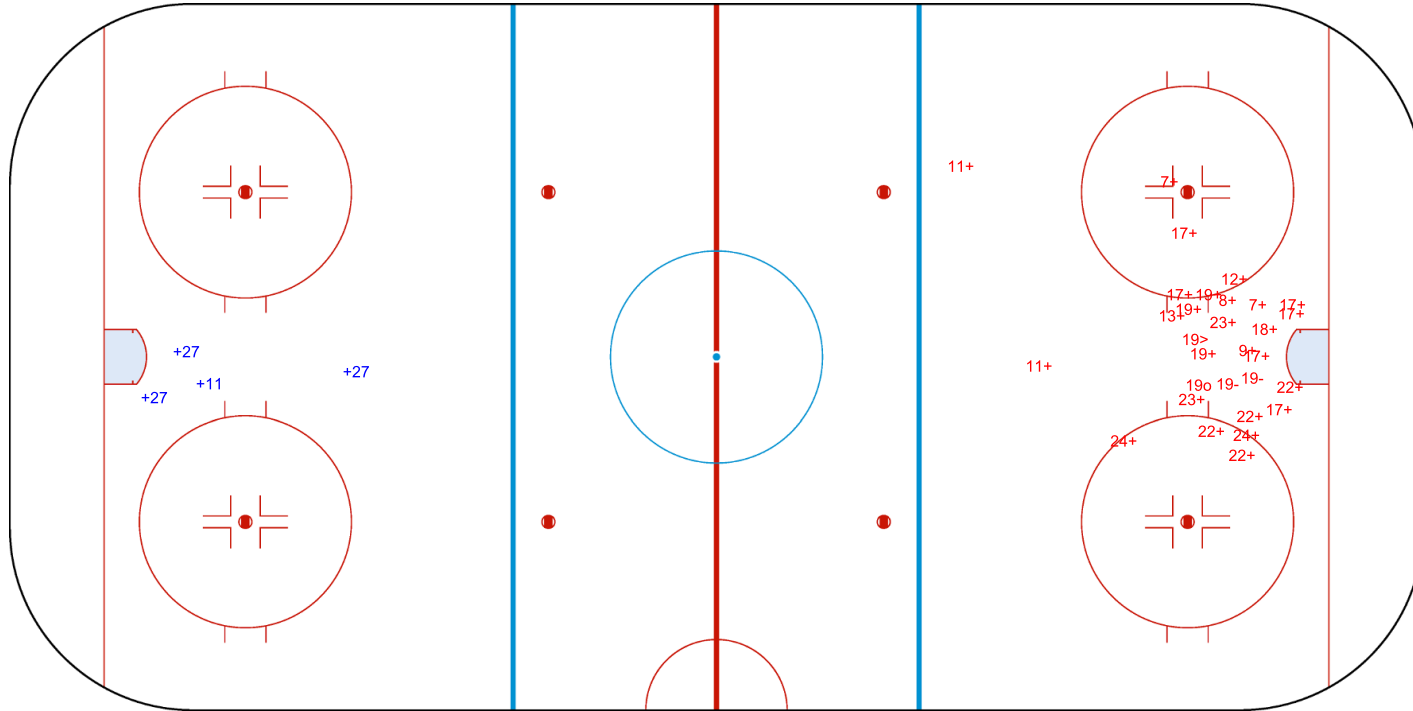

GK 20 of NZL

2nd Period

Shots by NZL

Goals (o): 1 SSG (+): 26

SSP (>): 1 SPG (-): 2

GK 30 of EST

Shots by NZL
Goals (o): 7 SSG (+): 19
SSP (-): 2 SPG (-): 2

o19