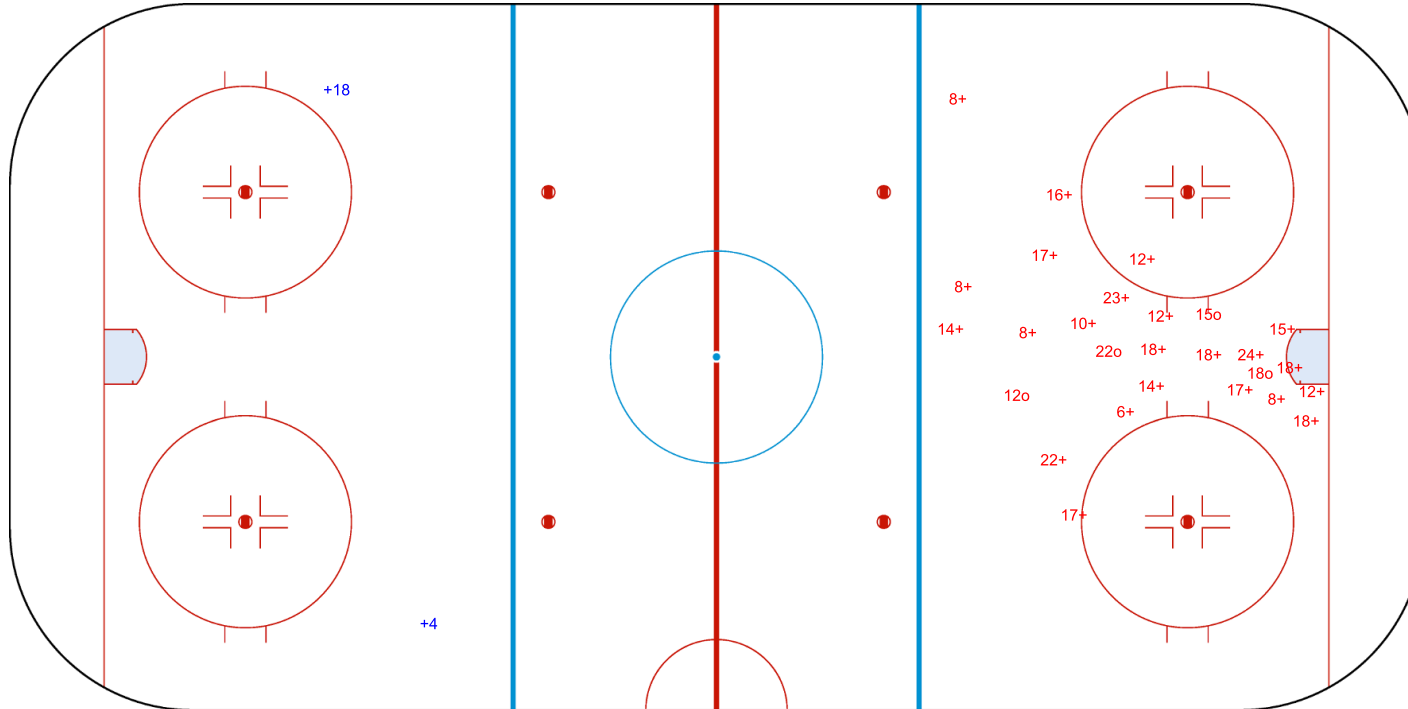

3rd Period

RSA

Shots by BEL

Goals (o): 4 SSG (+): 23
SSP (>): 0 SPG (-): 0

GK 20 of RSA

Legend:	
GK Goalkeeper	SSP Shots saved by player
SPG Shots past goal	SSG Shots saved by goalkeeper