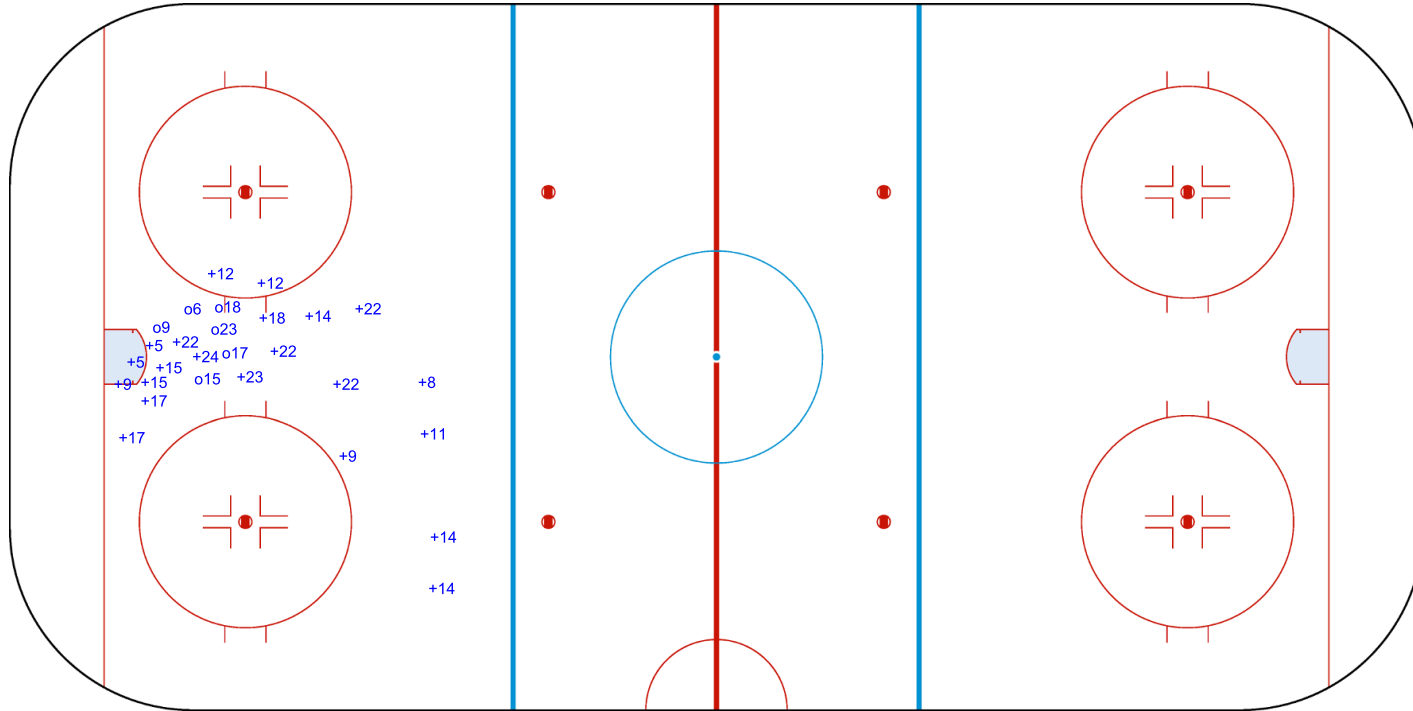

SHOT CHART
BEL - RSA

Shots by RSA
Goals (o): 0
SSP (<): 0
SSG (+): 4
SPG (-): 0

GK 20 of BEL

1st Period

Shots by BEL
Goals (o): 3
SSP (>): 0
SSG (+): 21
SPG (-): 0

GK 20 of RSA

Shots by BEL
Goals (o): 6 SSG (+): 22
SSP (<): 0 SPG (-): 0

GK 20 of RSA

RSA → 2nd Period ← BEL

Shots by RSA
Goals (o): 0 SSG (+): 0
SSP (>): 0 SPG (-): 0

GK 20 of BEL

Shots by RSA

Goals (o): 0 SSG (+): 2
SSP (<): 0 SPG (-): 0

GK 20 of BEL

BEL