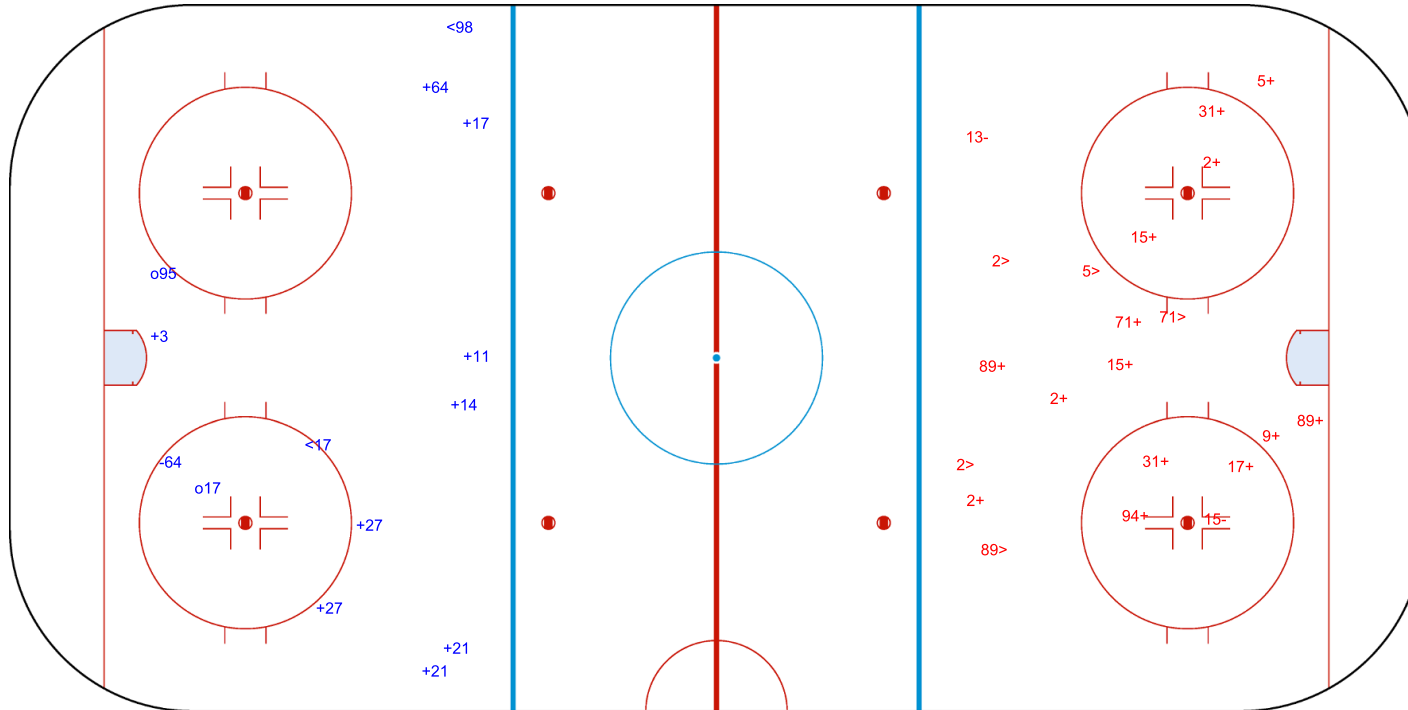

SHOT CHART

HPU - LBU

1st Period

Shots by HPU

Goals (o): 0 SSG (+): 8
 SSP (<): 2 SPG (-): 0

GK 31 of LBU

Shots by LBU

Goals (o): 1 SSG (+): 6
 SSP (>): 6 SPG (-): 2

GK 90 of HPU

Shots by LBU

Goals (o): 2

SSG (+): 9

SSP (<): 2

SPG (-): 1

GK 90 of HPU

2nd Period

Shots by HPU

Goals (o): 0

SSG (+): 14

SSP (>): 5

SPG (-): 2

GK 31 of LBU

Shots by HPU

Goals (o): 0 SSG (+): 9