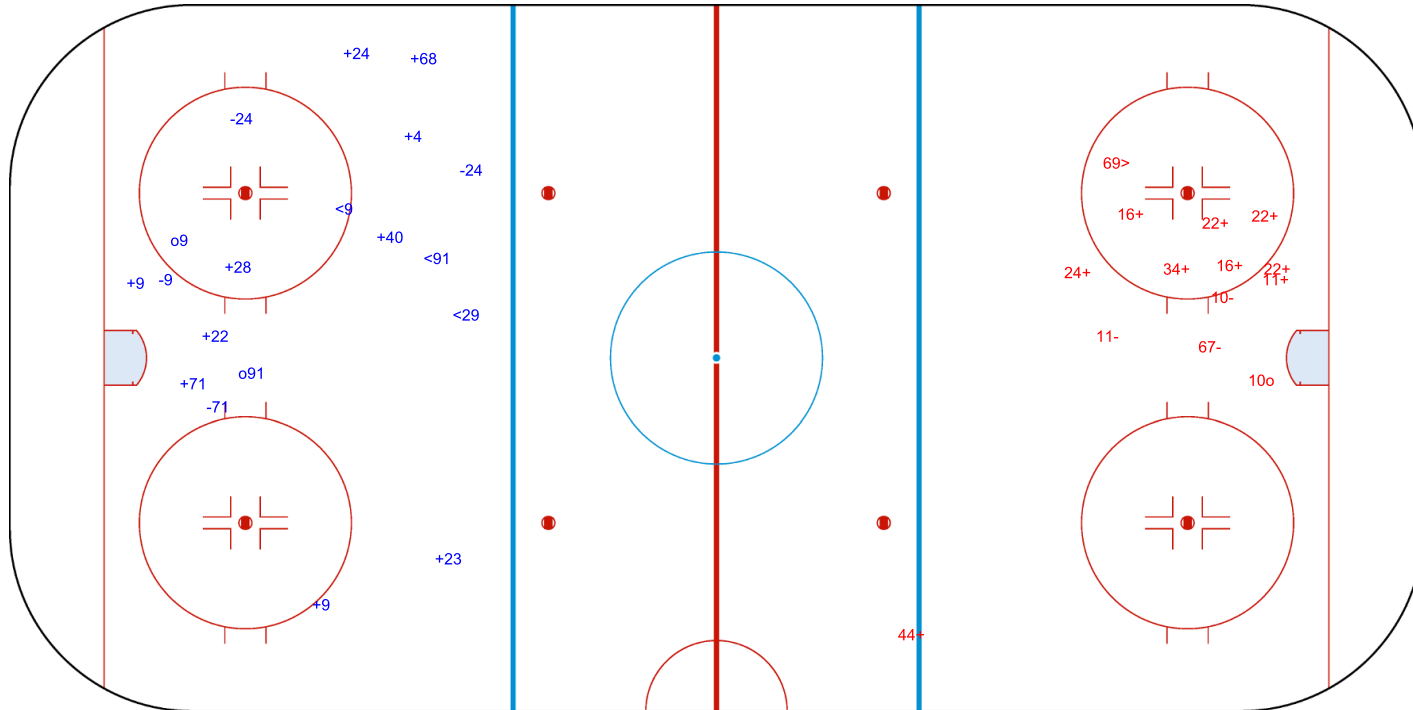

### SHOT CHART

#### NIT - ASI

1st Period

Shots by NIT  
Goals (o): 3  
SSP (<): 9  
SSG (+): 14  
SPG (-): 4

Shots by ASI  
Goals (o): 0  
SSP (>): 3  
SSG (+): 6  
SPG (-): 5

GK 35 of ASI

GK 29 of NIT

Shots by ASI  
Goals (o): 2  
SSP (<): 3

SSG (+): 10  
SPG (-): 4

NIT → 2nd Period ← ASI

Shots by NIT  
Goals (o): 1  
SSP (>): 1

SSG (+): 9  
SPG (-): 3

Shots by NIT  
Goals (o): 1    SSG (+): 10  
SSP (<): 4    SPG (-): 3

GK 35 of ASI

ASI → 3rd Period ← NIT