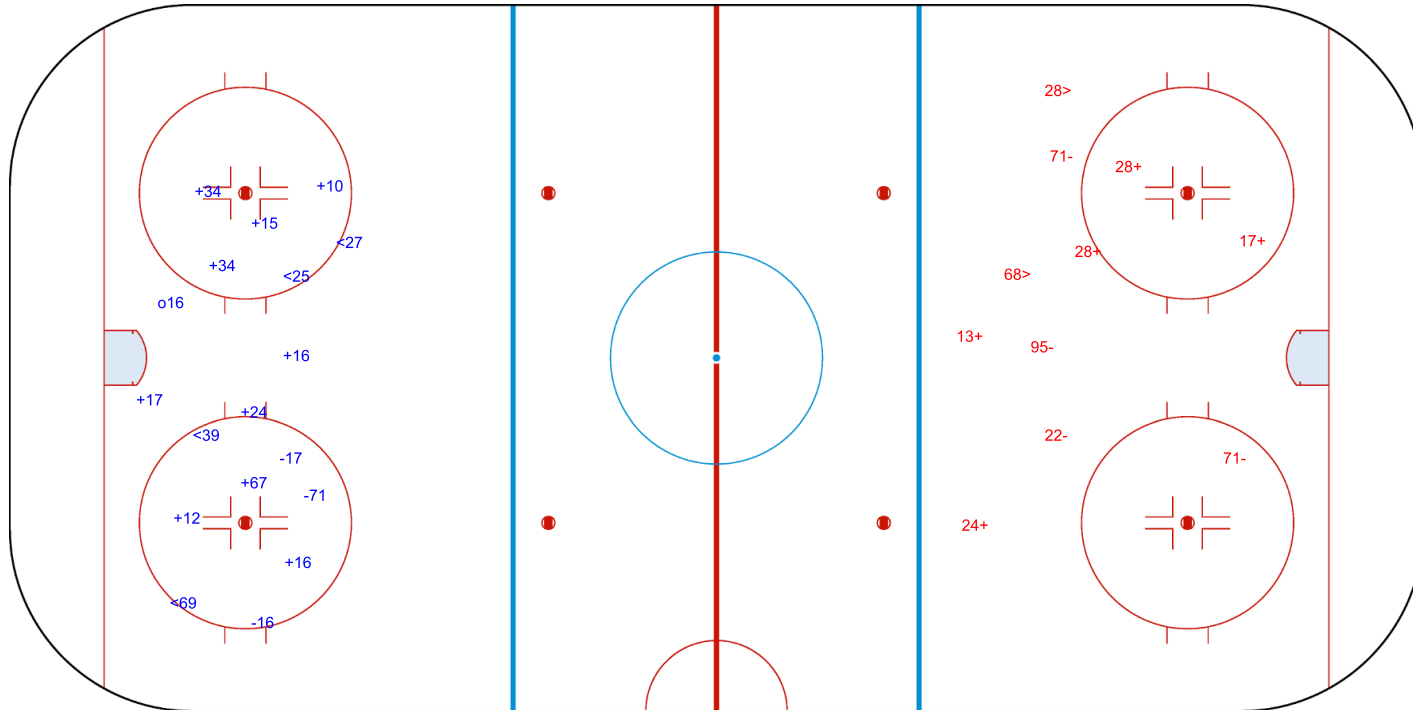

Shots by NIT
Goals (o): 1   SSG (+): 10
SSP (<): 4   SPG (-): 3

GK 35 of ASI

ASI → 3rd Period ← NIT

Shots by ASI
Goals (o): 0   SSG (+): 5
SSP (>): 2   SPG (-): 4

GK 29 of NIT

Legend:					
GK	Goalkeeper	SPG	Shots past goal	SSG	Shots saved by goalkeeper
				SSP	Shots saved by player