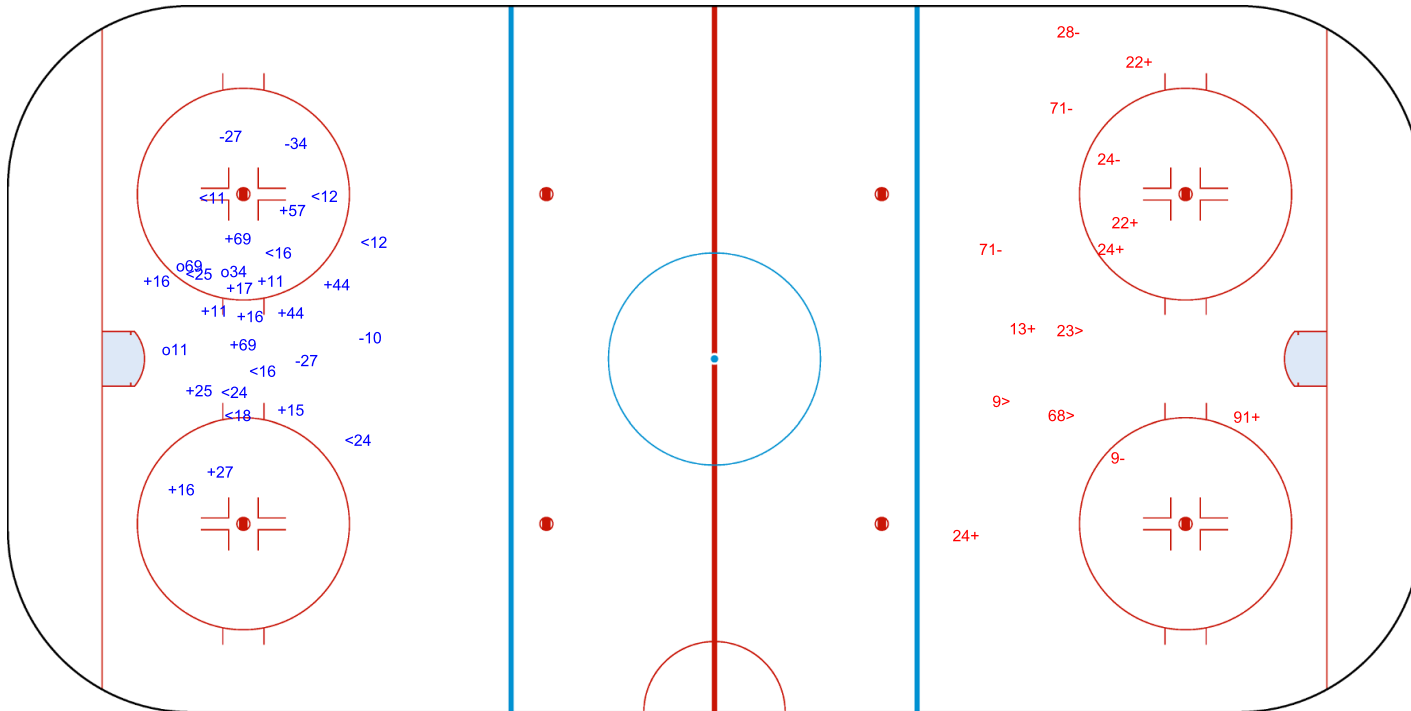

### SHOT CHART

#### NIT - ASI

1st Period

Shots by NIT  
Goals (o): 3  
SSP (<): 9  
SSG (+): 14  
SPG (-): 4

Shots by ASI  
Goals (o): 0  
SSP (>): 3  
SSG (+): 6  
SPG (-): 5

GK 35 of ASI

GK 29 of NIT

Shots by ASI  
Goals (o): 2  
SSP (<): 3

SSG (+): 10  
SPG (-): 4

NIT → 2nd Period ← ASI

Shots by NIT  
Goals (o): 1  
SSP (>): 1

SSG (+): 9  
SPG (-): 3

Shots by NIT  
Goals (o): 1    SSG (+): 10  
SSP (<): 4    SPG (-): 3

GK 35 of ASI

ASI → 3rd Period ← NIT