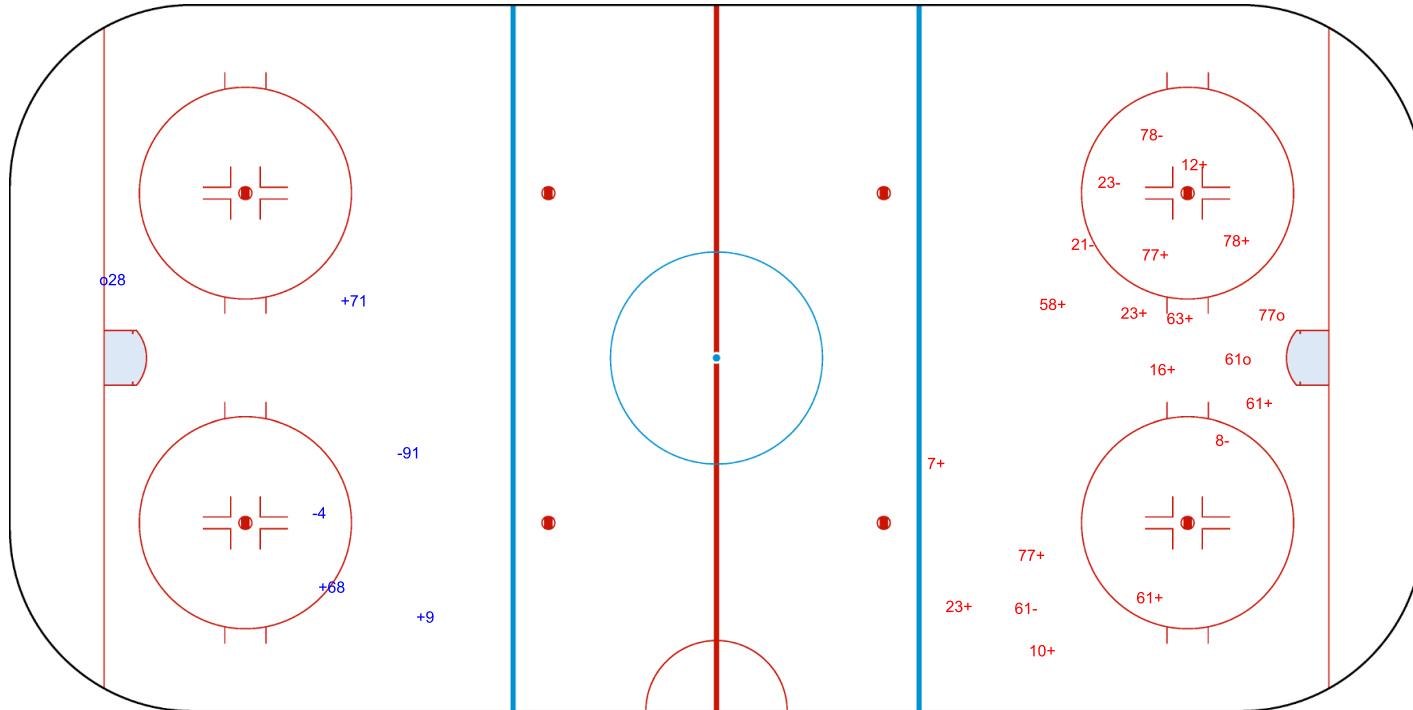

Shots by ASI
Goals (o): 1   SSG (+): 3
SSP (<): 0   SPG (-): 2

GK 47 of OSW

OSW → 3rd Period ← ASI

Shots by OSW
Goals (o): 2   SSG (+): 13
SSP (>): 0   SPG (-): 5

GK 37 of ASI

Legend:	
GK	Goalkeeper
SPG	Shots past goal
SSG	Shots saved by goalkeeper
SSP	Shots saved by player