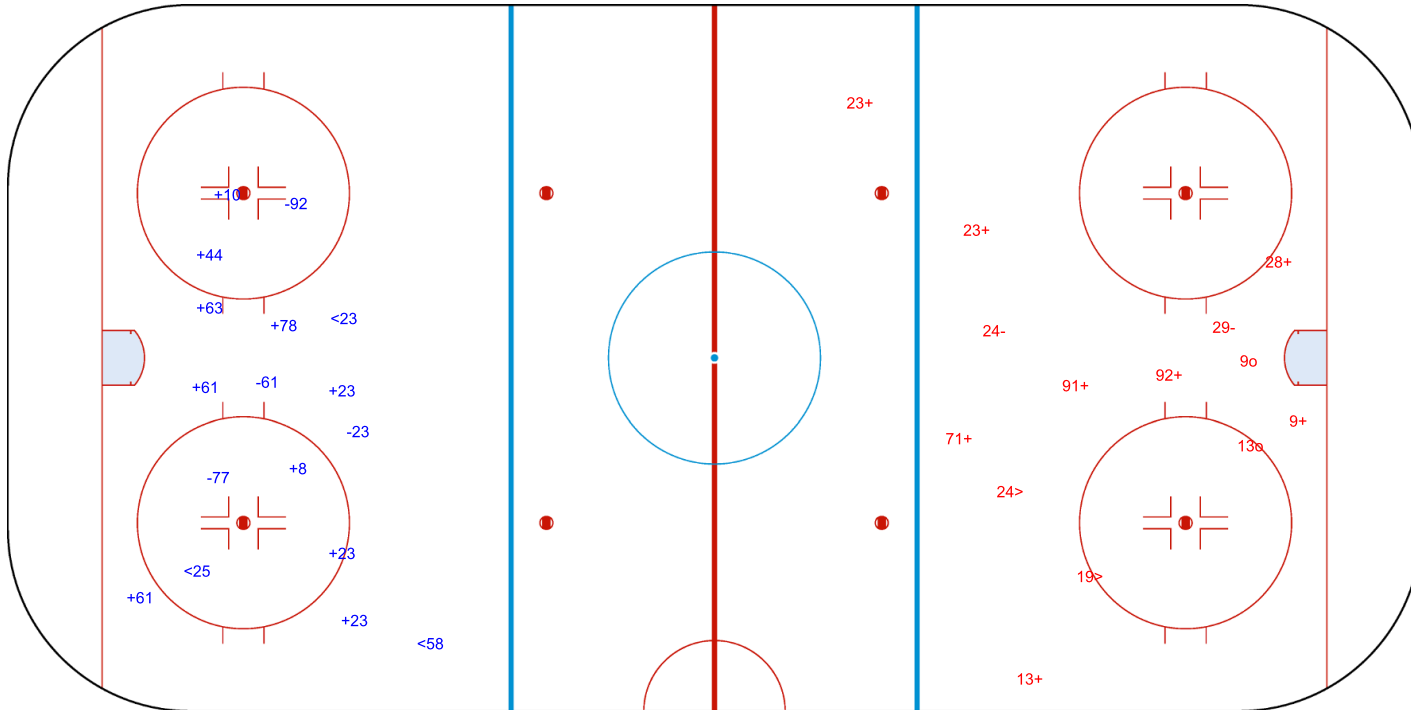

SHOT CHART

ASI - OSW

1st Period

Shots by ASI

Goals (o): 1

SSP (<): 0

SSG (+): 2

SPG (-): 1

GK 47 of OSW

Shots by OSW

Goals (o): 1

SSP (>): 1

SSG (+): 6

SPG (-): 5

GK 37 of ASI

Shots by OSW
Goals (o): 0
SSP (<): 3
SSG (+): 10
SPG (-): 4

GK 37 of ASI

ASI → 2nd Period ← OSW

Shots by ASI
Goals (o): 2
SSP (>): 2
SSG (+): 8
SPG (-): 2

GK 47 of OSW

Shots by ASI
Goals (o): 1 SSG (+): 3
SSP (<): 0 SPG (-): 2

GK 47 of OSW

OSW → 3rd Period ← ASI

Shots by OSW
Goals (o): 2 SSG (+): 13
SSP (>): 0 SPG (-): 5