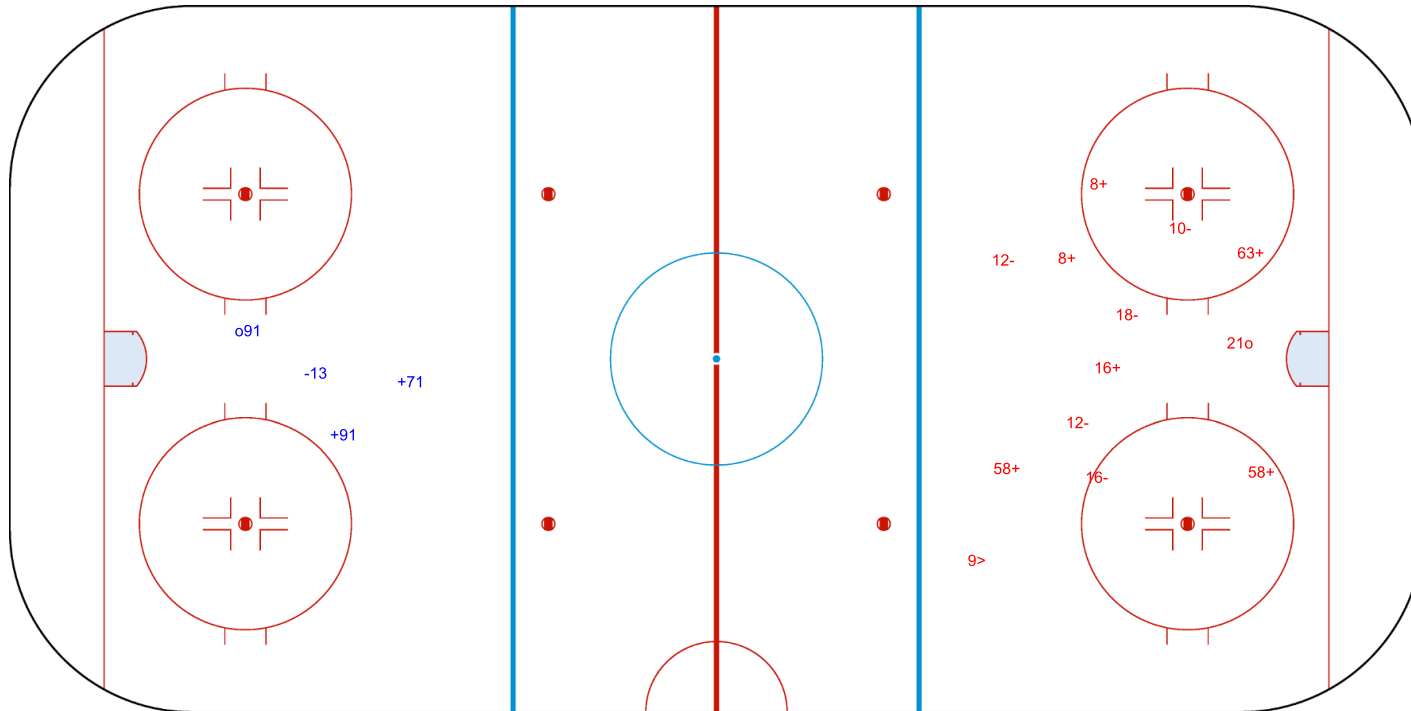

GK 47 of OSW

Shots by OSW

Goals (o): 1

SSP (>): 1

SSG (+): 6

SPG (-): 5

GK 37 of ASI

Shots by OSW
Goals (o): 0
SSP (<): 3
SSG (+): 10
SPG (-): 4

GK 37 of ASI

ASI → 2nd Period ← OSW

Shots by ASI
Goals (o): 2
SSP (>): 2
SSG (+): 8
SPG (-): 2

GK 47 of OSW

Shots by ASI
Goals (o): 1 SSG (+): 3
SSP (<): 0 SPG (-): 2

GK 47 of OSW

OSW → 3rd Period ← ASI

Shots by OSW
Goals (o): 2 SSG (+): 13
SSP (>): 0 SPG (-): 5