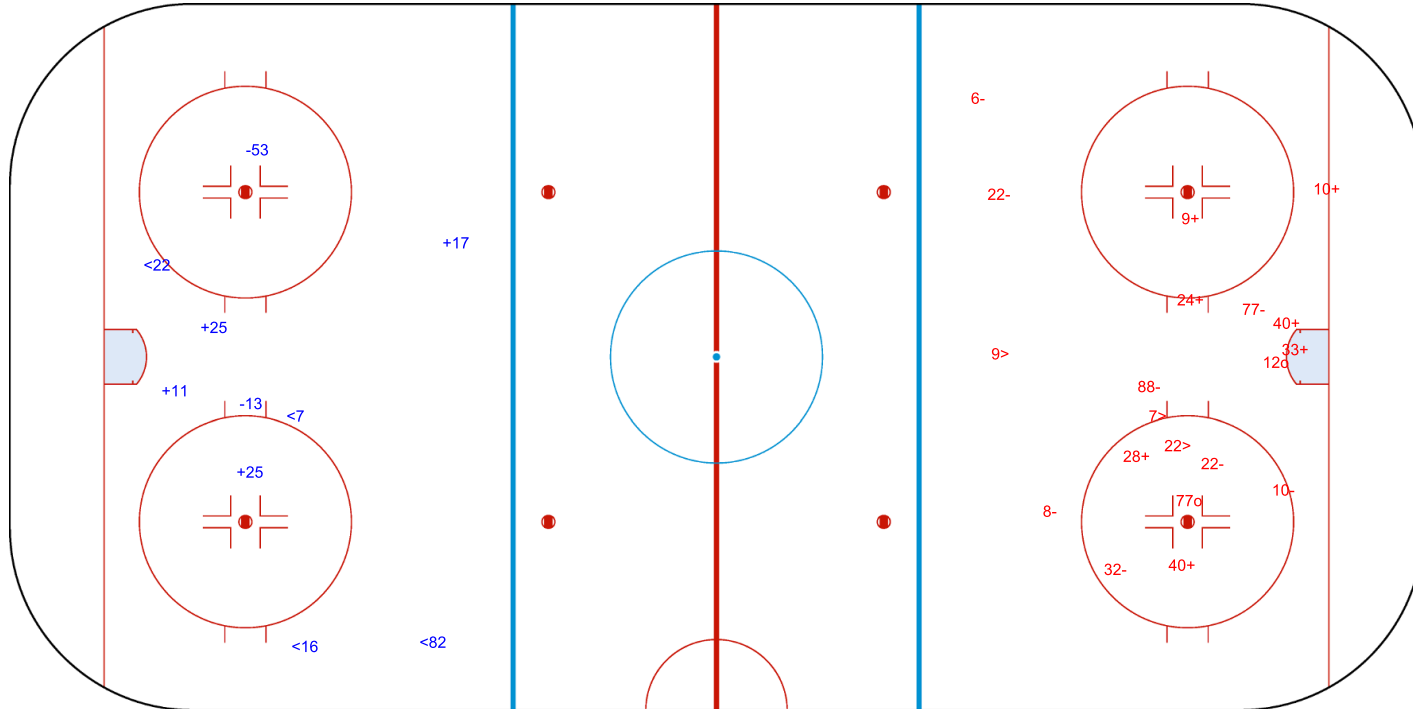

SHOT CHART

SUI - FIN

1st Period

Shots by FIN
 Goals (o): 2
 SSP (<): 5
 SSG (+): 15
 SPG (-): 6

Shots by SUI
 Goals (o): 1
 SSP (>): 2
 SSG (+): 4
 SPG (-): 3

GK 20 of SUI

GK 1 of FIN

Shots by SUI
 Goals (o): 0 SSG (+): 4
 SSP (<): 4 SPG (-): 2

GK 1 of FIN

FIN → 2nd Period ← SUI

Shots by FIN
 Goals (o): 2 SSG (+): 7
 SSP (>): 3 SPG (-): 8

GK 20 of SUI

Shots by FIN
 Goals (o): 1 SSG (+): 6
 SSP (-): 2 SPG (-): 4

GK 20 of SUI

ENG

SUI → 3rd Period ← FIN