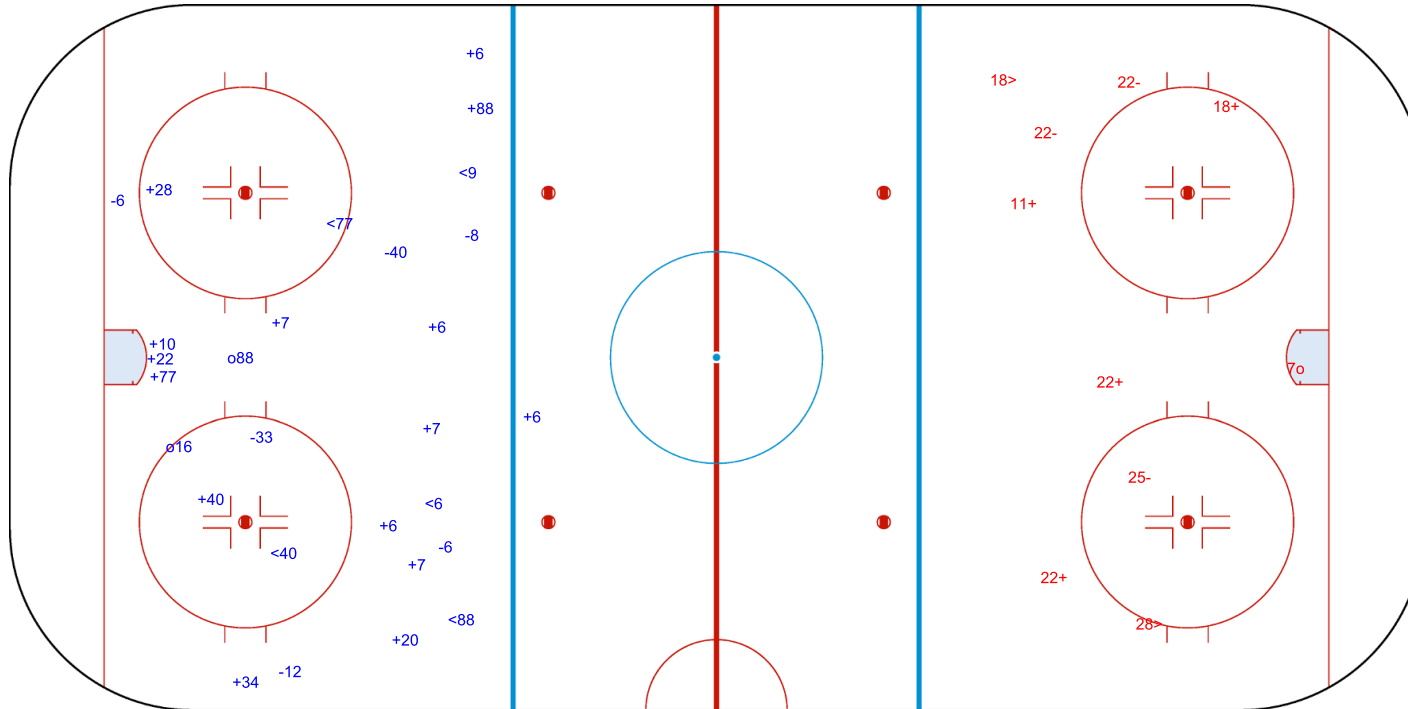

SHOT CHART

SUI - FIN

1st Period

Shots by FIN
 Goals (o): 2
 SSP (<): 5
 SSG (+): 15
 SPG (-): 6

Shots by SUI
 Goals (o): 1
 SSP (>): 2
 SSG (+): 4
 SPG (-): 3

GK 20 of SUI

GK 1 of FIN

Shots by SUI
 Goals (o): 0 SSG (+): 4
 SSP (<): 4 SPG (-): 2

GK 1 of FIN

FIN → 2nd Period ← SUI

Shots by FIN
 Goals (o): 2 SSG (+): 7
 SSP (>): 3 SPG (-): 8

GK 20 of SUI

Shots by FIN
 Goals (o): 1 SSG (+): 6
 SSP (-): 2 SPG (-): 4

GK 20 of SUI

ENG

SUI → 3rd Period ← FIN