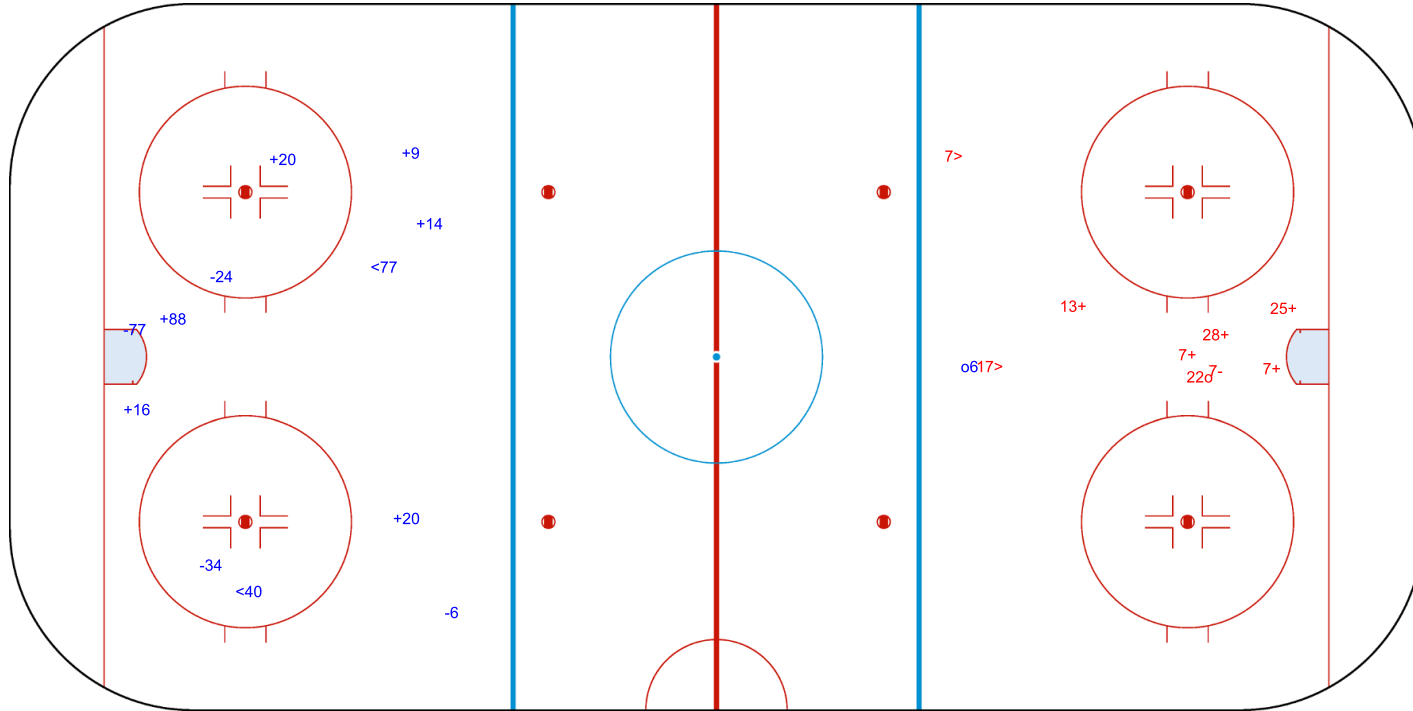

GK 1 of FIN

FIN → 2nd Period ← SUI

Shots by FIN
 Goals (o): 2 SSG (+): 7
 SSP (>): 3 SPG (-): 8

GK 20 of SUI

Shots by FIN
 Goals (o): 1 SSG (+): 6
 SSP (-): 2 SPG (-): 4

GK 20 of SUI

ENG

SUI → 3rd Period ← FIN