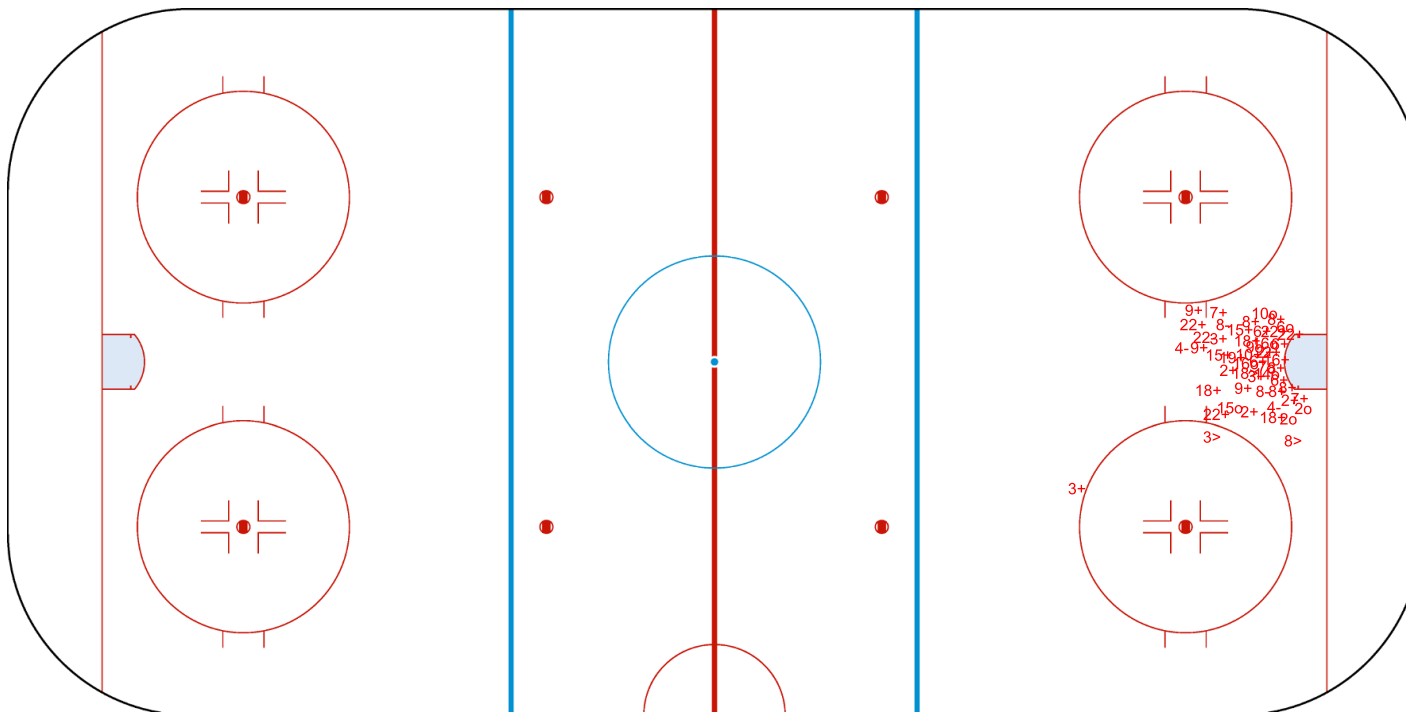

Shots by RSA

Goals (o): 0   SSG (+): 0
SSP (<): 0   SPG (-): 0

GK 1 of ROU

3rd Period

Shots by ROU

Goals (o): 10   SSG (+): 34
SSP (>): 3   SPG (-): 5

GK 25 of RSA

Legend:	
GK Goalkeeper	SSP Shots saved by player
SPG Shots past goal	SSG Shots saved by goalkeeper