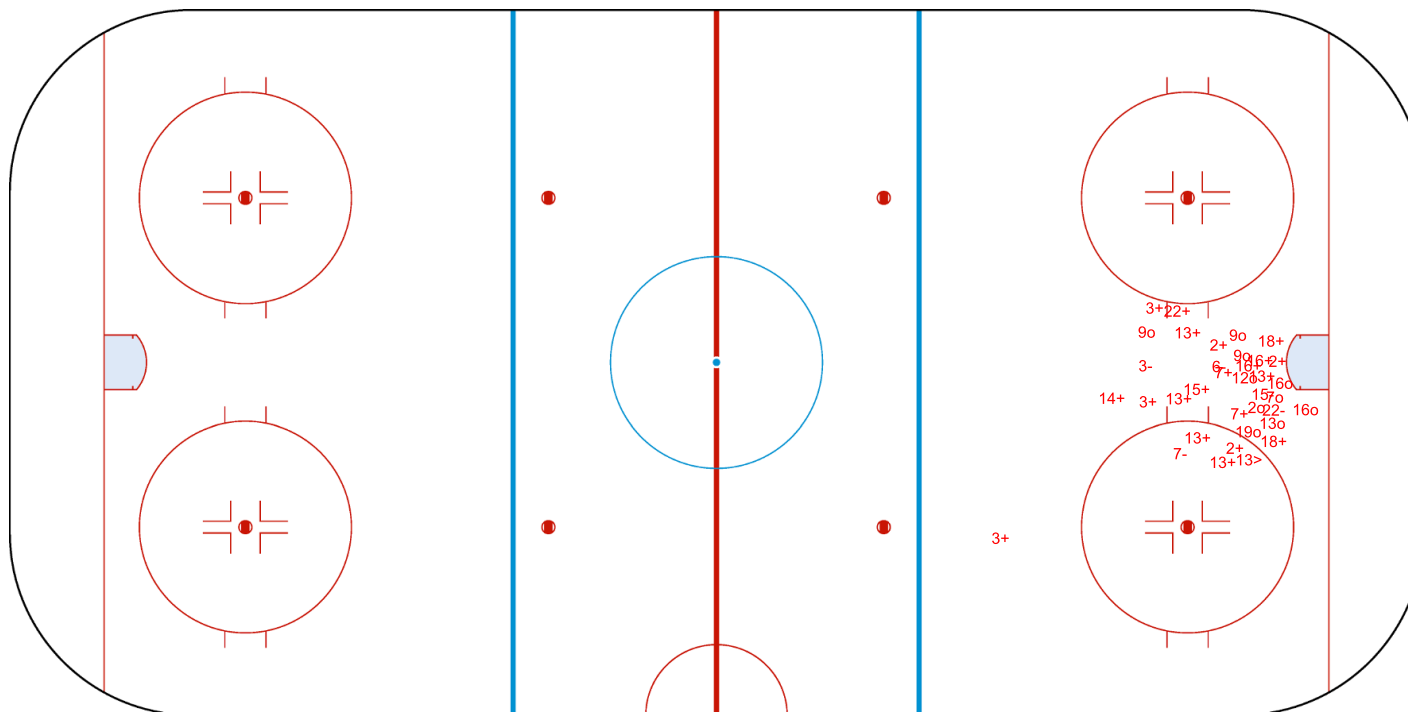

SHOT CHART

RSA - ROU

Shots by RSA  
Goals (o): 0  
SSP (<): 0

SSG (+): 0  
SPG (-): 0

GK 1 of ROU

1st Period

Shots by ROU

Goals (o): 10  
SSP (>): 1  
SSG (+): 20  
SPG (-): 5

GK 20 of RSA

Shots by ROU  
Goals (o): 10    SSG (+): 18  
SSP (<): 3    SPG (-): 3

GK 20 of RSA

GK 25 of RSA

Shots by RSA  
Goals (o): 0    SSG (+): 1  
SSP (>): 0    SPG (-): 0

GK 1 of ROU

Shots by RSA

Goals (o): 0    SSG (+): 0  
SSP (<): 0    SPG (-): 0