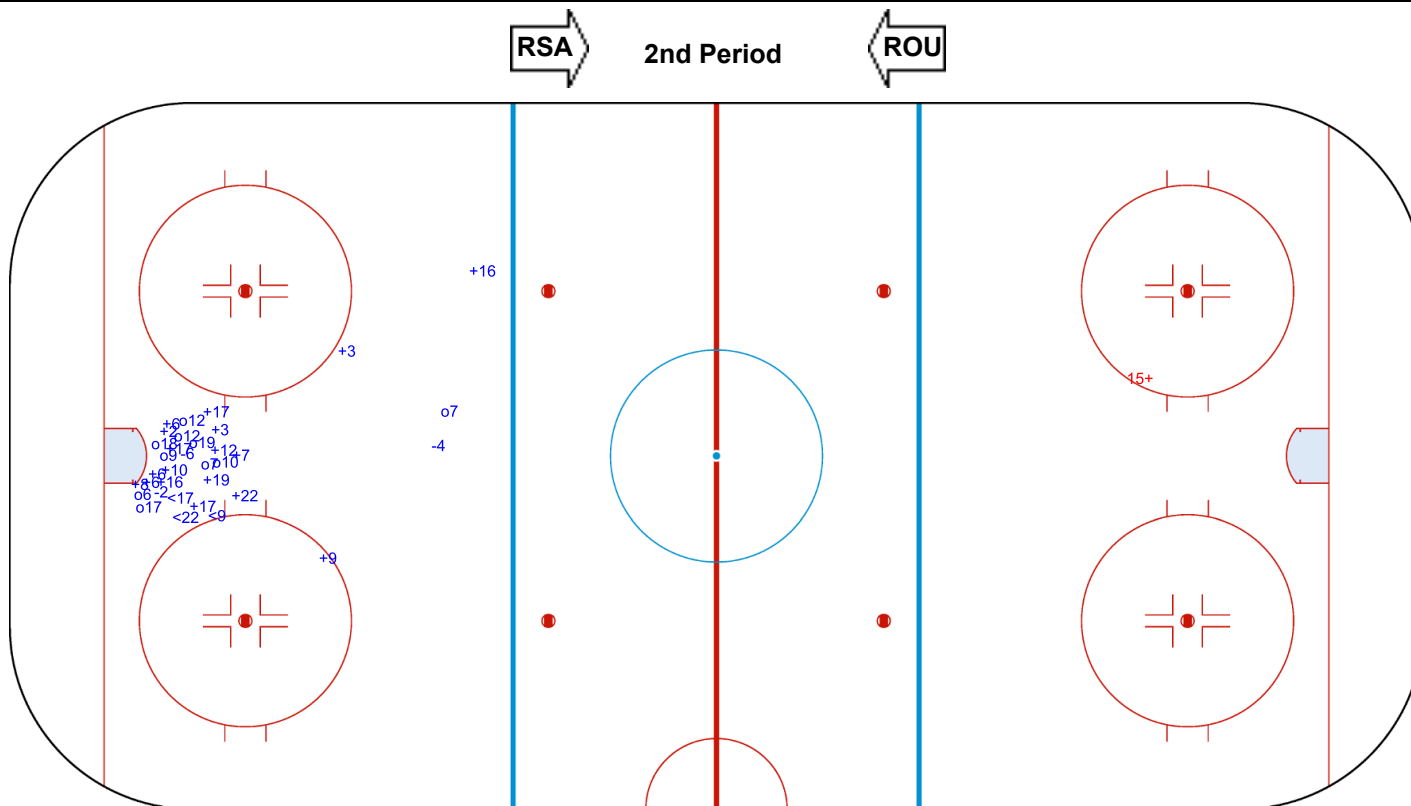

GK 20 of RSA

Shots by ROU  
Goals (o): 10    SSG (+): 18  
SSP (<): 3    SPG (-): 3

GK 20 of RSA

GK 25 of RSA

Shots by RSA  
Goals (o): 0    SSG (+): 1  
SSP (>): 0    SPG (-): 0

GK 1 of ROU

Shots by RSA

Goals (o): 0    SSG (+): 0  
SSP (<): 0    SPG (-): 0