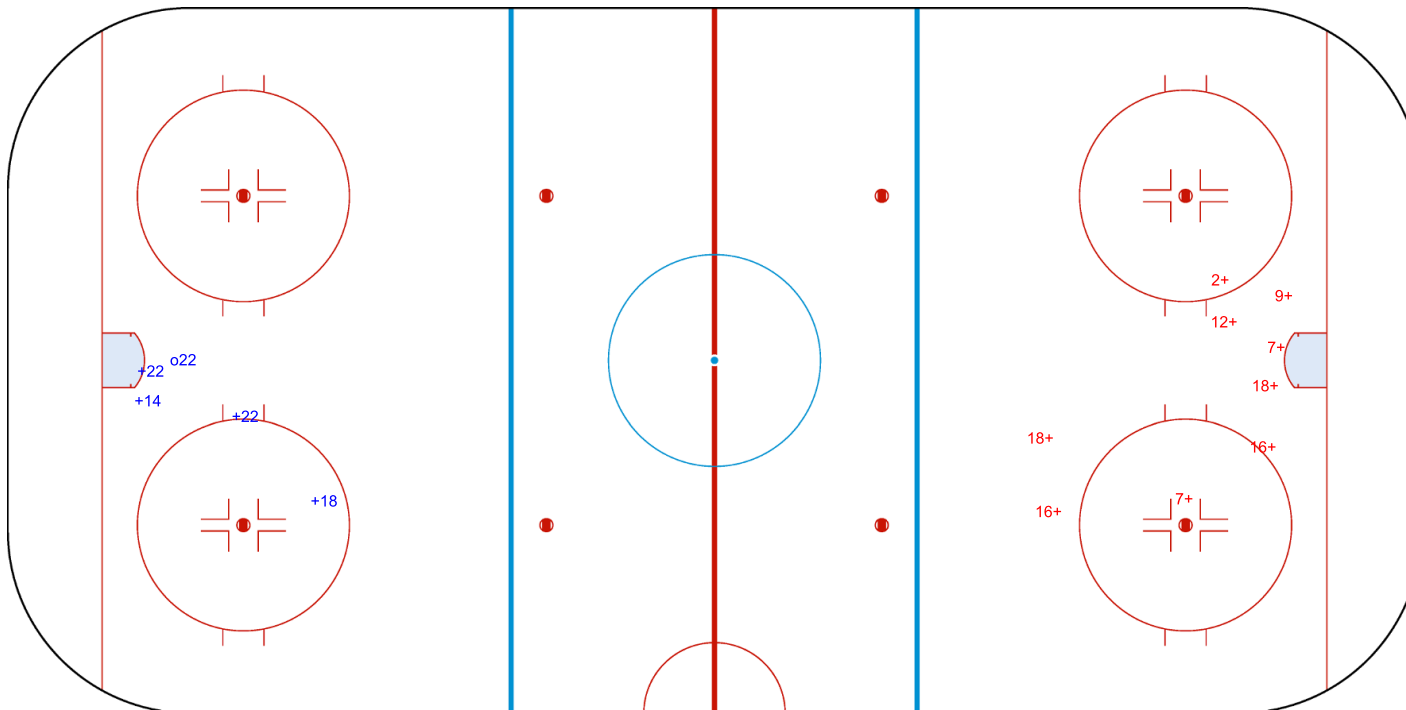

SHOT CHART

ISL - ROU

Shots by ISL

Goals (o): 1

SSP (<): 0

SSG (+): 4

SPG (-): 0

o22

GK 1 of ROU

1st Period

Shots by ROU

Goals (o): 0

SSP (>): 0

SSG (+): 9

SPG (-): 0

GK 1 of ISL