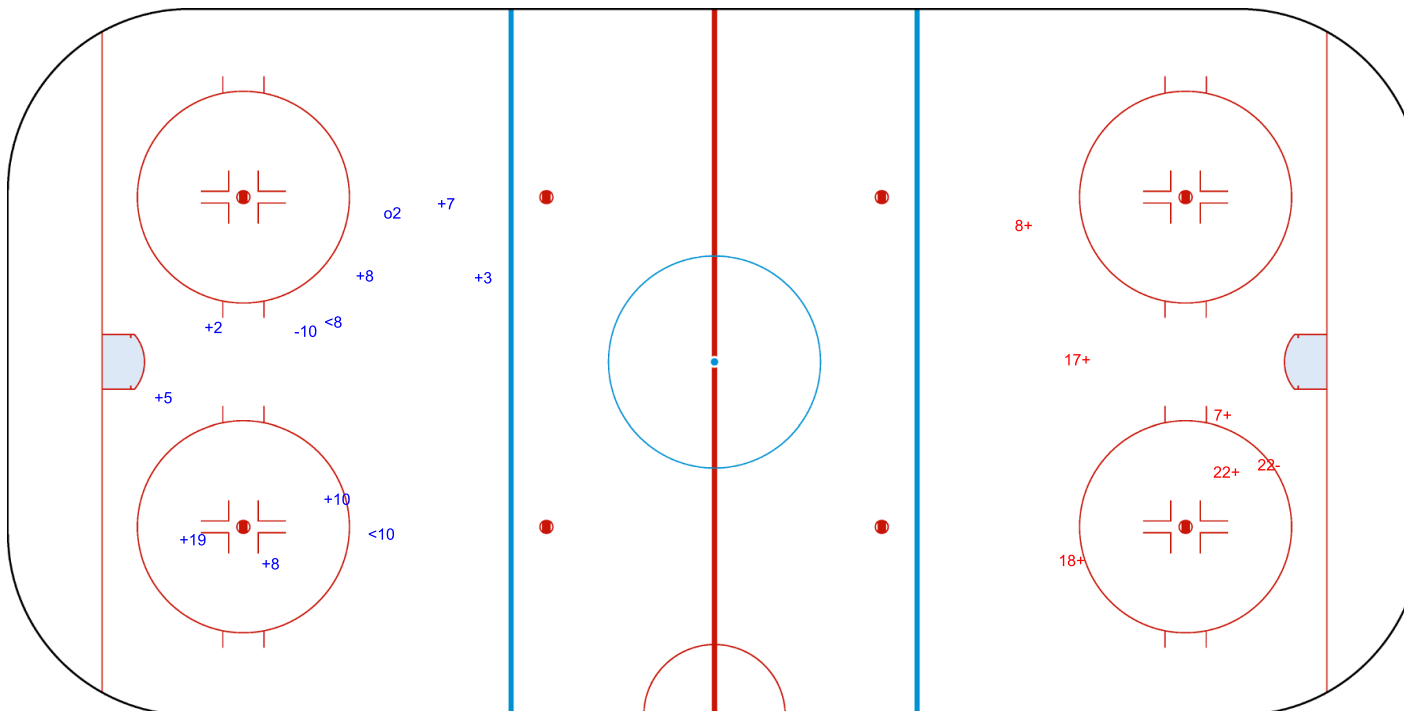

Shots by ROU

Goals (o): 1 SSG (+): 8
SSP (<): 2 SPG (-): 1

GK 1 of ISL

2nd Period

Shots by ISL

Goals (o): 0 SSG (+): 5
SSP (>): 0 SPG (-): 1

GK 1 of ROU

Shots by ISL