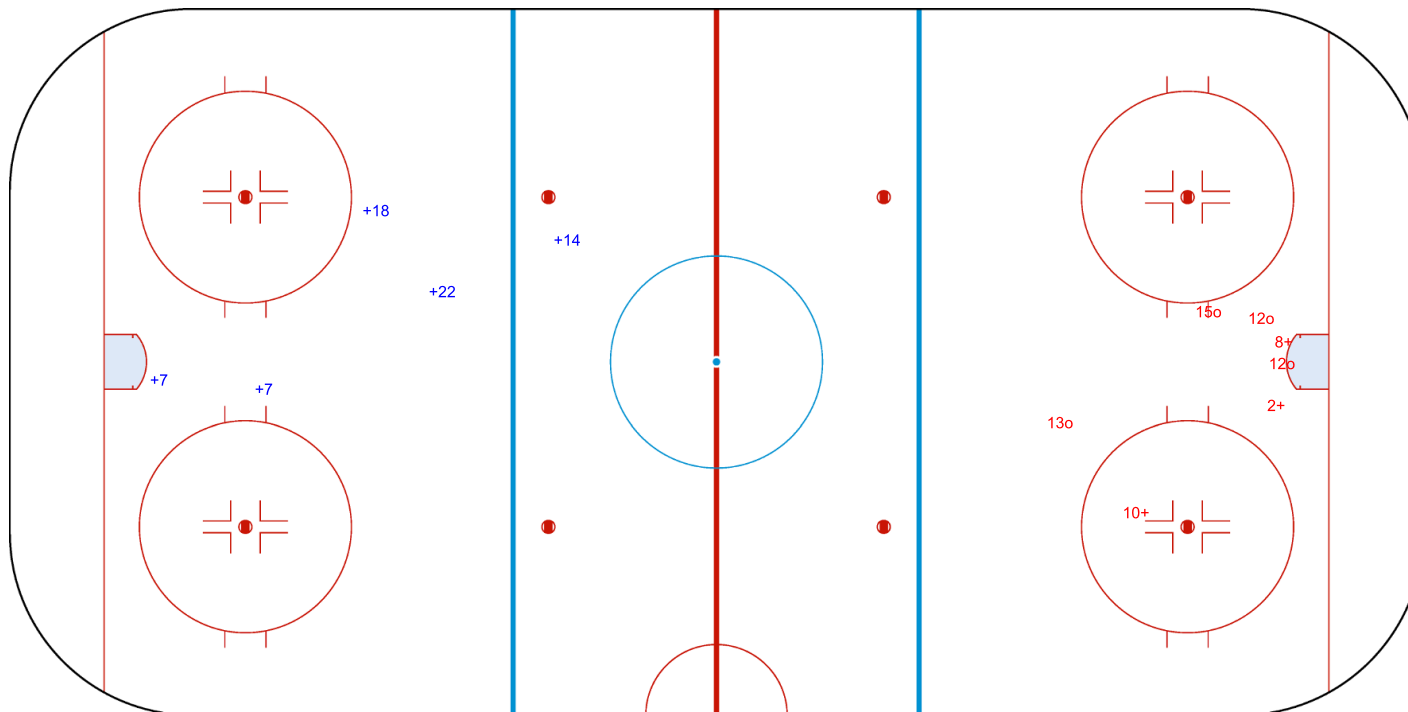

Goals (o): 0 SSG (+): 5
SSP (<): 0 SPG (-): 0

GK 1 of ROU

ROU

3rd Period

ISL

Shots by ROU

Goals (o): 4 SSG (+): 3
SSP (>): 0 SPG (-): 0

GK 1 of ISL